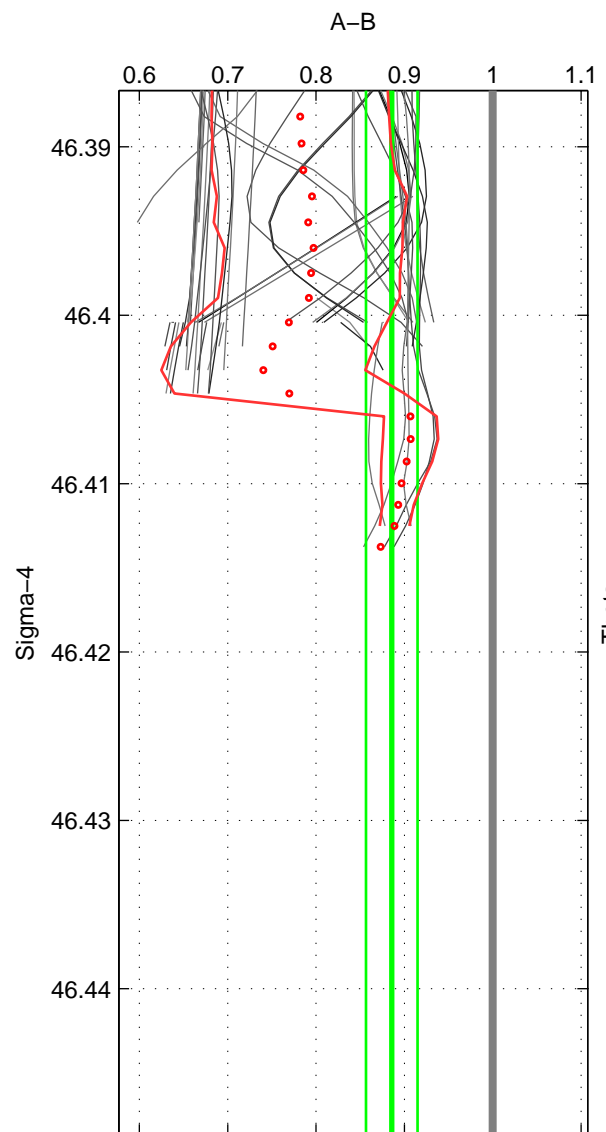

Cruise A (red). Date: Mar 1997 Cruisename: 75-58AA19970225

Cruise B (blue). Date: Aug 1993 Cruisename: 87-58JH19930730

*** "Favourite" values are those of space 2.

	Offset	O.StDev	Ratio	R.Stdev	Rating
SIGMA:	-1.190	0.339	0.886	0.029	3
THETA:	-1.207	0.430	0.887	0.039	4
DEPTH:	-1.366	0.202	0.870	0.017	3
FAV. :	-1.207	0.430	0.887	0.039	4

Profiles of A: 25
 Profiles of B: 7
 Diff profs : 50
 WMoffset (A-B): -1.1903
 WMoffset stdev: 0.33918
 WMratio (A/B): 0.8857
 WMratio stdev: 0.029215

Quality (1-5): 3

Profiles of A: 25
 Profiles of B: 7
 Diff profs : 40
 WMoffset (A-B): -1.2074
 WMoffset stdev: 0.43028
 WMratio (A/B): 0.88707
 WMratio stdev: 0.038774

Quality (1-5): 4

Profiles of A: 24
 Profiles of B: 7
 Diff profs : 50
 WMoffset (A-B): -1.3657
 WMoffset stdev: 0.20172
 WMratio (A/B): 0.87045
 WMratio stdev: 0.016919

Quality (1-5): 3