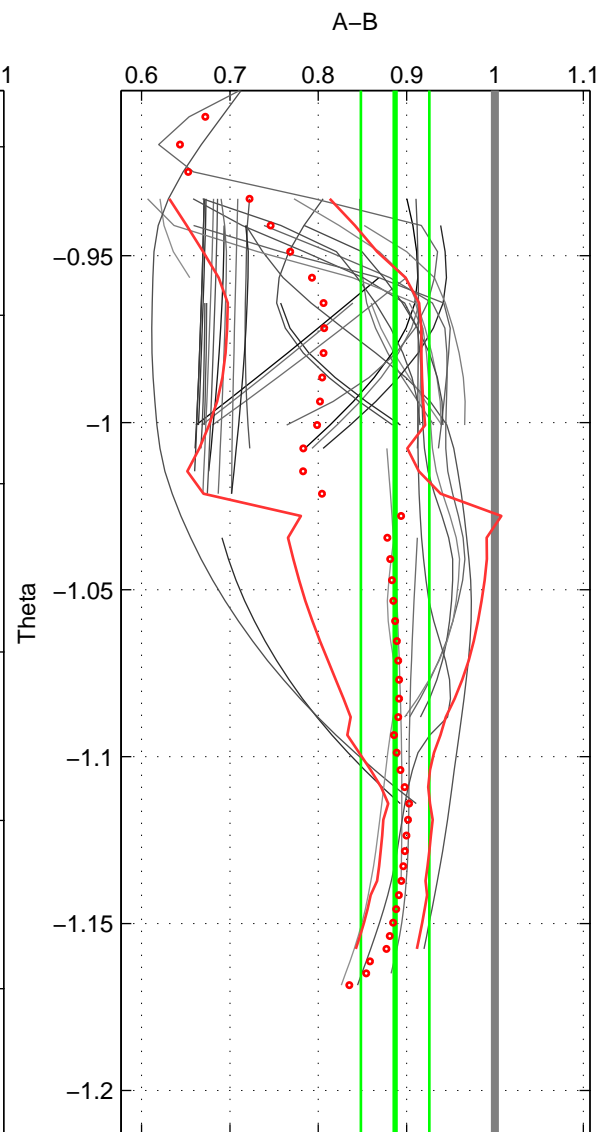

Cruise A (red). Date: Mar 1997 Cruisename: 75-58AA19970225

Cruise B (blue). Date: Aug 1993 Cruisename: 87-58JH19930730

*** "Favourite" values are those of space 2.

	Offset	O.StDev	Ratio	R.Stdev	Rating
SIGMA:	-1.190	0.339	0.886	0.029	3
THETA:	-1.207	0.430	0.887	0.039	4
DEPTH:	-1.366	0.202	0.870	0.017	3
FAV. :	-1.207	0.430	0.887	0.039	4

Profiles of A: 25
 Profiles of B: 7
 Diff profs : 50
 WMoffset (A-B): -1.1903
 WMoffset stdev: 0.33918
 WMratio (A/B): 0.8857
 WMratio stdev: 0.029215

Quality (1-5): 3

Profiles of A: 25
 Profiles of B: 7
 Diff profs : 40
 WMoffset (A-B): -1.2074
 WMoffset stdev: 0.43028
 WMratio (A/B): 0.88707
 WMratio stdev: 0.038774

Quality (1-5): 4

Profiles of A: 24
 Profiles of B: 7
 Diff profs : 50
 WMoffset (A-B): -1.3657
 WMoffset stdev: 0.20172
 WMratio (A/B): 0.87045
 WMratio stdev: 0.016919

Quality (1-5): 3