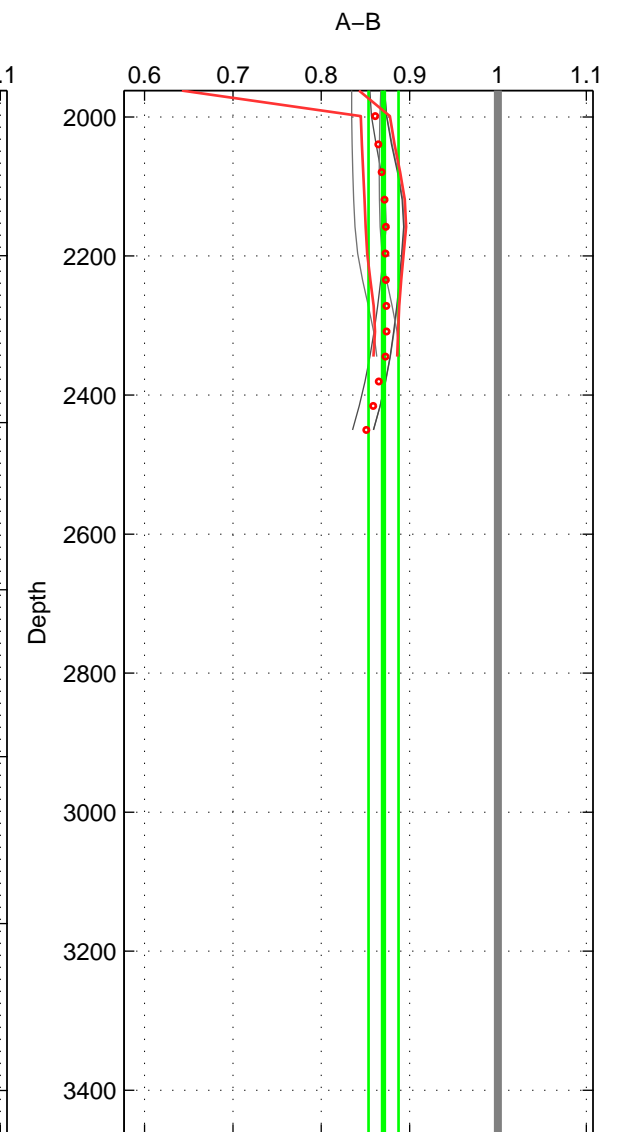

Cruise A (red). Date: Mar 1997 Cruisename: 75-58AA19970225

Cruise B (blue). Date: Aug 1993 Cruisename: 87-58JH19930730

*** "Favourite" values are those of space 2.

	Offset	O.StDev	Ratio	R.Stdev	Rating
SIGMA:	-1.190	0.339	0.886	0.029	3
THETA:	-1.207	0.430	0.887	0.039	4
DEPTH:	-1.366	0.202	0.870	0.017	3
FAV. :	-1.207	0.430	0.887	0.039	4

Profiles of A: 25
 Profiles of B: 7
 Diff profs : 50
 WMoffset (A-B): -1.1903
 WMoffset stdev: 0.33918
 WMratio (A/B): 0.8857
 WMratio stdev: 0.029215

Quality (1-5): 3

Profiles of A: 25
 Profiles of B: 7
 Diff profs : 40
 WMoffset (A-B): -1.2074
 WMoffset stdev: 0.43028
 WMratio (A/B): 0.88707
 WMratio stdev: 0.038774

Quality (1-5): 4

Profiles of A: 24
 Profiles of B: 7
 Diff profs : 50
 WMoffset (A-B): -1.3657
 WMoffset stdev: 0.20172
 WMratio (A/B): 0.87045
 WMratio stdev: 0.016919

Quality (1-5): 3