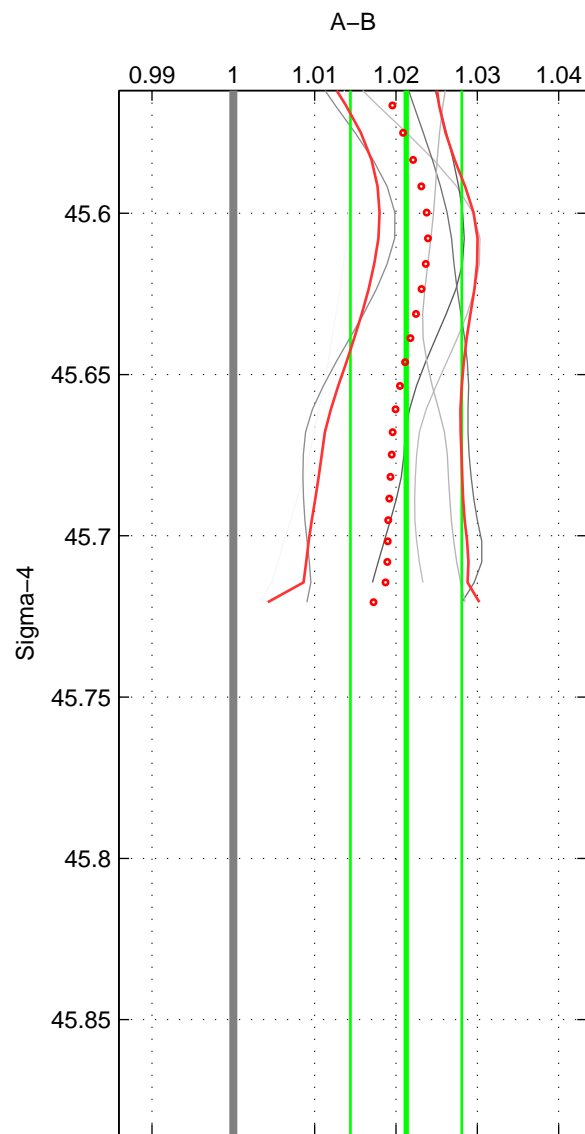

Cruise A (red). Date: Oct 2008 Cruisename: 615-49NZ20081011  
 Cruise B (blue). Date: Jun 1998 Cruisename: 684-49UP19980609

\*\*\* "Favourite" values are means of spaces 1 2.

	Offset	O.StDev	Ratio	R.Stdev	Rating
SIGMA:	3.402	1.072	1.021	0.007	4
THETA:	3.213	0.934	1.020	0.006	4
DEPTH:	2.840	0.260	1.018	0.002	3
FAV. :	3.307	1.003	1.021	0.006	4

Profiles of A: 8  
 Profiles of B: 3  
 Diff profs : 6  
 WMoffset (A-B): 3.4017  
 WMoffset stdev: 1.0717  
 WMratio (A/B): 1.0212  
 WMratio stdev: 0.0068481

Quality (1-5): 4

Profiles of A: 8  
 Profiles of B: 3  
 Diff profs : 6  
 WMoffset (A-B): 3.2129  
 WMoffset stdev: 0.93438  
 WMratio (A/B): 1.02  
 WMratio stdev: 0.0059019

Quality (1-5): 4

Profiles of A: 8  
 Profiles of B: 3  
 Diff profs : 6  
 WMoffset (A-B): 2.8399  
 WMoffset stdev: 0.25969  
 WMratio (A/B): 1.0177  
 WMratio stdev: 0.00154

Quality (1-5): 3

Please note that statistics are bad.