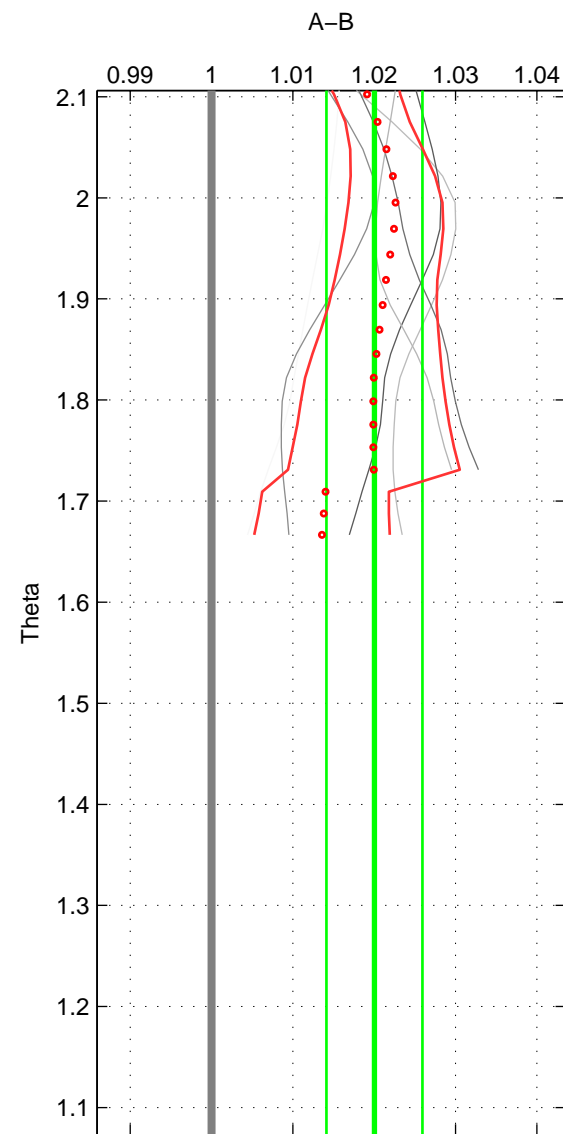

Cruise A (red). Date: Oct 2008 Cruisename: 615-49NZ20081011  
 Cruise B (blue). Date: Jun 1998 Cruisename: 684-49UP19980609

\*\*\* "Favourite" values are means of spaces 1 2.

	Offset	O.StDev	Ratio	R.Stdev	Rating
SIGMA:	3.402	1.072	1.021	0.007	4
THETA:	3.213	0.934	1.020	0.006	4
DEPTH:	2.840	0.260	1.018	0.002	3
FAV. :	3.307	1.003	1.021	0.006	4

Profiles of A: 8  
 Profiles of B: 3  
 Diff profs : 6  
 WMoffset (A-B): 3.4017  
 WMoffset stdev: 1.0717  
 WMratio (A/B): 1.0212  
 WMratio stdev: 0.0068481

Quality (1-5): 4

Profiles of A: 8  
 Profiles of B: 3  
 Diff profs : 6  
 WMoffset (A-B): 3.2129  
 WMoffset stdev: 0.93438  
 WMratio (A/B): 1.02  
 WMratio stdev: 0.0059019

Quality (1-5): 4

Profiles of A: 8  
 Profiles of B: 3  
 Diff profs : 6  
 WMoffset (A-B): 2.8399  
 WMoffset stdev: 0.25969  
 WMratio (A/B): 1.0177  
 WMratio stdev: 0.00154

Quality (1-5): 3

Please note that statistics are bad.