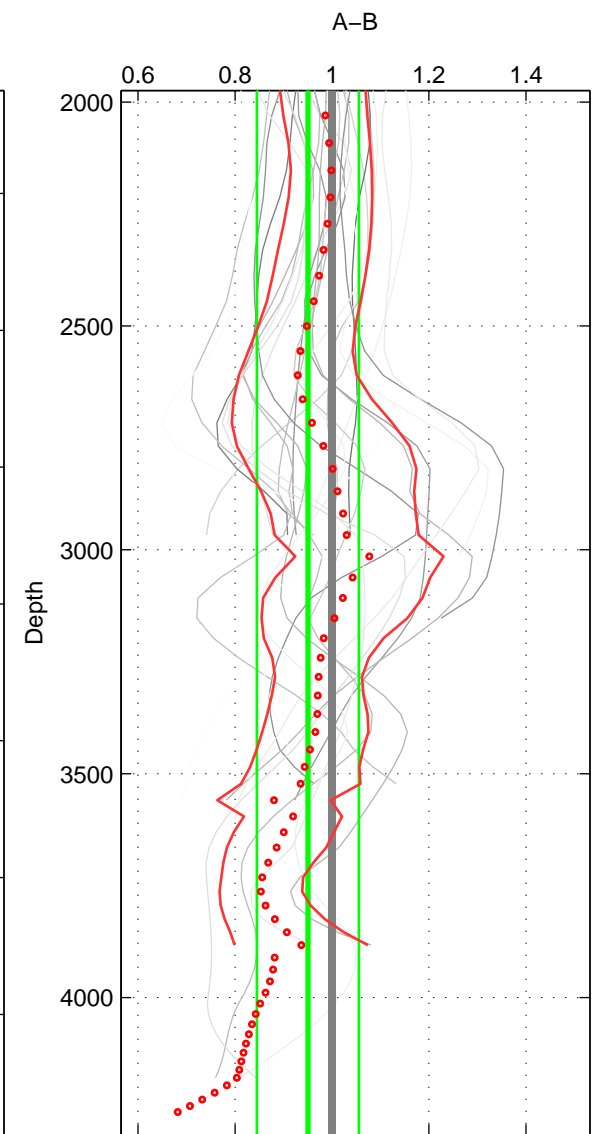

Cruise A (red). Date: Jun 1992 Cruisename: 179-18HU19920527

Cruise B (blue). Date: Oct 1994 Cruisename: 184-18HU19941012

\*\*\* "Favourite" values are means of spaces 1 2 3.

	Offset	O.StDev	Ratio	R.Stdev	Rating
SIGMA:	-0.671	1.087	0.949	0.083	5
THETA:	-0.617	1.562	0.960	0.107	5
DEPTH:	-0.666	1.545	0.950	0.105	5
FAV. :	-0.651	1.398	0.953	0.098	5

Profiles of A: 4  
 Profiles of B: 8  
 Diff profs : 23  
 WMoffset (A-B): -0.67056  
 WMoffset stdev: 1.0871  
 WMratio (A/B): 0.94857  
 WMratio stdev: 0.083306

Quality (1-5): 5

Profiles of A: 4  
 Profiles of B: 8  
 Diff profs : 23  
 WMoffset (A-B): -0.6166  
 WMoffset stdev: 1.5619  
 WMratio (A/B): 0.96024  
 WMratio stdev: 0.10707

Quality (1-5): 5

Profiles of A: 4  
 Profiles of B: 8  
 Diff profs : 23  
 WMoffset (A-B): -0.66601  
 WMoffset stdev: 1.545  
 WMratio (A/B): 0.95021  
 WMratio stdev: 0.10499

Quality (1-5): 5