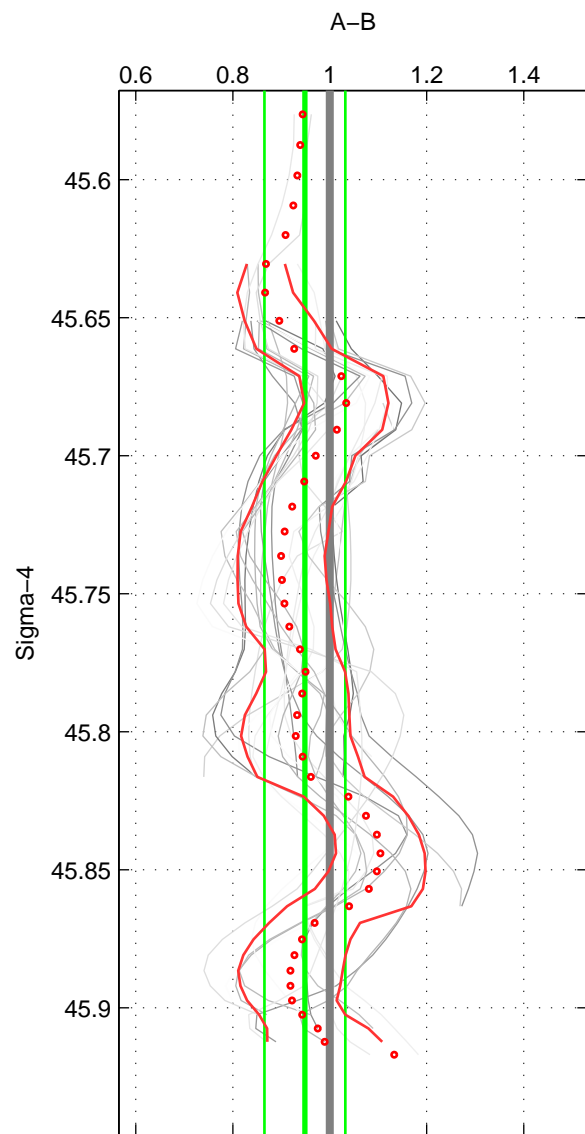

Cruise A (red). Date: Jun 1992 Cruisename: 179-18HU19920527

Cruise B (blue). Date: Oct 1994 Cruisename: 184-18HU19941012

\*\*\* "Favourite" values are means of spaces 1 2 3.

	Offset	O.StDev	Ratio	R.Stdev	Rating
SIGMA:	-0.671	1.087	0.949	0.083	5
THETA:	-0.617	1.562	0.960	0.107	5
DEPTH:	-0.666	1.545	0.950	0.105	5
FAV. :	-0.651	1.398	0.953	0.098	5

Profiles of A: 4  
 Profiles of B: 8  
 Diff profs : 23  
 WMoffset (A-B): -0.67056  
 WMoffset stdev: 1.0871  
 WMratio (A/B): 0.94857  
 WMratio stdev: 0.083306

Quality (1-5): 5

Profiles of A: 4  
 Profiles of B: 8  
 Diff profs : 23  
 WMoffset (A-B): -0.6166  
 WMoffset stdev: 1.5619  
 WMratio (A/B): 0.96024  
 WMratio stdev: 0.10707

Quality (1-5): 5

Profiles of A: 4  
 Profiles of B: 8  
 Diff profs : 23  
 WMoffset (A-B): -0.66601  
 WMoffset stdev: 1.545  
 WMratio (A/B): 0.95021  
 WMratio stdev: 0.10499

Quality (1-5): 5