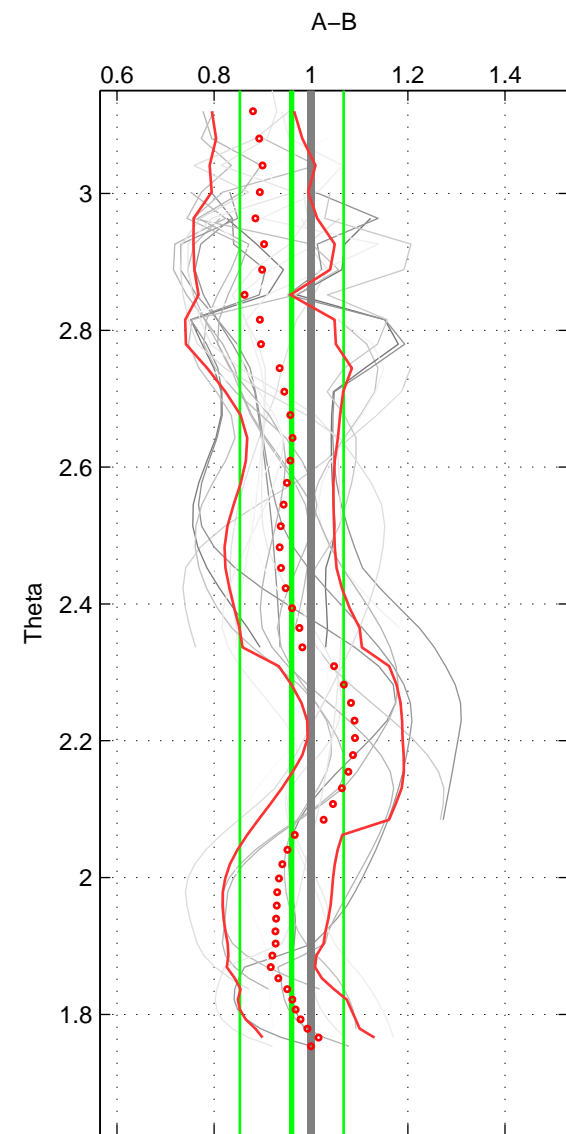

Cruise A (red). Date: Jun 1992 Cruisename: 179-18HU19920527

Cruise B (blue). Date: Oct 1994 Cruisename: 184-18HU19941012

\*\*\* "Favourite" values are means of spaces 1 2 3.

	Offset	O.StDev	Ratio	R.Stdev	Rating
SIGMA:	-0.671	1.087	0.949	0.083	5
THETA:	-0.617	1.562	0.960	0.107	5
DEPTH:	-0.666	1.545	0.950	0.105	5
FAV. :	-0.651	1.398	0.953	0.098	5

Profiles of A: 4  
 Profiles of B: 8  
 Diff profs : 23  
 WMoffset (A-B): -0.67056  
 WMoffset stdev: 1.0871  
 WMratio (A/B): 0.94857  
 WMratio stdev: 0.083306

Quality (1-5): 5

Profiles of A: 4  
 Profiles of B: 8  
 Diff profs : 23  
 WMoffset (A-B): -0.6166  
 WMoffset stdev: 1.5619  
 WMratio (A/B): 0.96024  
 WMratio stdev: 0.10707

Quality (1-5): 5

Profiles of A: 4  
 Profiles of B: 8  
 Diff profs : 23  
 WMoffset (A-B): -0.66601  
 WMoffset stdev: 1.545  
 WMratio (A/B): 0.95021  
 WMratio stdev: 0.10499

Quality (1-5): 5