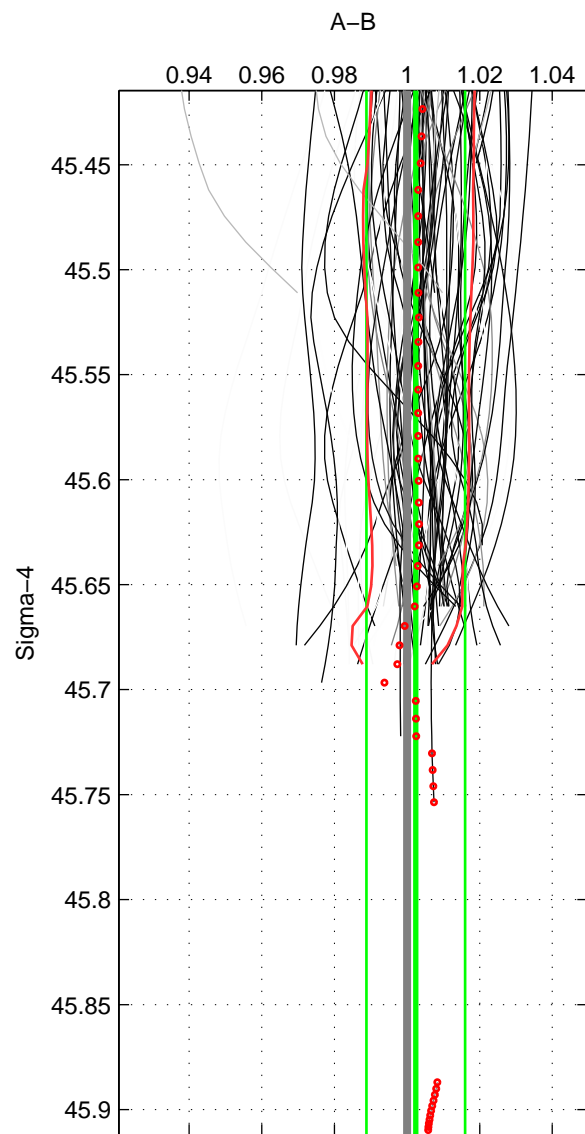

Cruise A (red). Date: Jul 2005 Cruisename: 669-49UF20050615
 Cruise B (blue). Date: Jul 2006 Cruisename: 672-49UF20060614

*** "Favourite" values are means of spaces 1 2.

	Offset	O.StDev	Ratio	R.Stdev	Rating
SIGMA:	0.301	1.989	1.002	0.014	5
THETA:	0.351	1.692	1.003	0.012	5
DEPTH:	0.720	0.415	1.005	0.003	3
FAV. :	0.326	1.840	1.003	0.013	5

Profiles of A: 56
 Profiles of B: 56
 Diff profs : 86
 WMoffset (A-B): 0.3013
 WMoffset stdev: 1.9889
 WMratio (A/B): 1.0024
 WMratio stdev: 0.013562

Quality (1-5): 5

Profiles of A: 56
 Profiles of B: 56
 Diff profs : 86
 WMoffset (A-B): 0.35133
 WMoffset stdev: 1.6918
 WMratio (A/B): 1.0026
 WMratio stdev: 0.011975

Quality (1-5): 5

Profiles of A: 56
 Profiles of B: 56
 Diff profs : 86
 WMoffset (A-B): 0.71972
 WMoffset stdev: 0.41537
 WMratio (A/B): 1.0054
 WMratio stdev: 0.0029234

Quality (1-5): 3

Please note that statistics are bad.