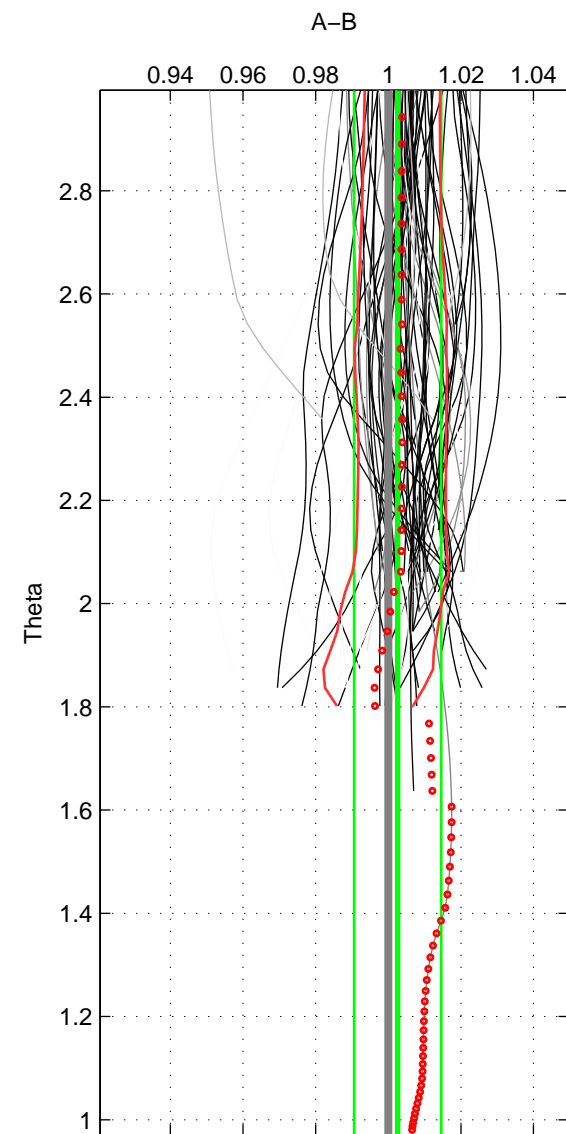

Cruise A (red). Date: Jul 2005 Cruisename: 669-49UF20050615
 Cruise B (blue). Date: Jul 2006 Cruisename: 672-49UF20060614

*** "Favourite" values are means of spaces 1 2.

	Offset	O.StDev	Ratio	R.Stdev	Rating
SIGMA:	0.301	1.989	1.002	0.014	5
THETA:	0.351	1.692	1.003	0.012	5
DEPTH:	0.720	0.415	1.005	0.003	3
FAV. :	0.326	1.840	1.003	0.013	5

Profiles of A: 56
 Profiles of B: 56
 Diff profs : 86
 WMoffset (A-B): 0.3013
 WMoffset stdev: 1.9889
 WMratio (A/B): 1.0024
 WMratio stdev: 0.013562

Quality (1-5): 5

Profiles of A: 56
 Profiles of B: 56
 Diff profs : 86
 WMoffset (A-B): 0.35133
 WMoffset stdev: 1.6918
 WMratio (A/B): 1.0026
 WMratio stdev: 0.011975

Quality (1-5): 5

Profiles of A: 56
 Profiles of B: 56
 Diff profs : 86
 WMoffset (A-B): 0.71972
 WMoffset stdev: 0.41537
 WMratio (A/B): 1.0054
 WMratio stdev: 0.0029234

Quality (1-5): 3

Please note that statistics are bad.