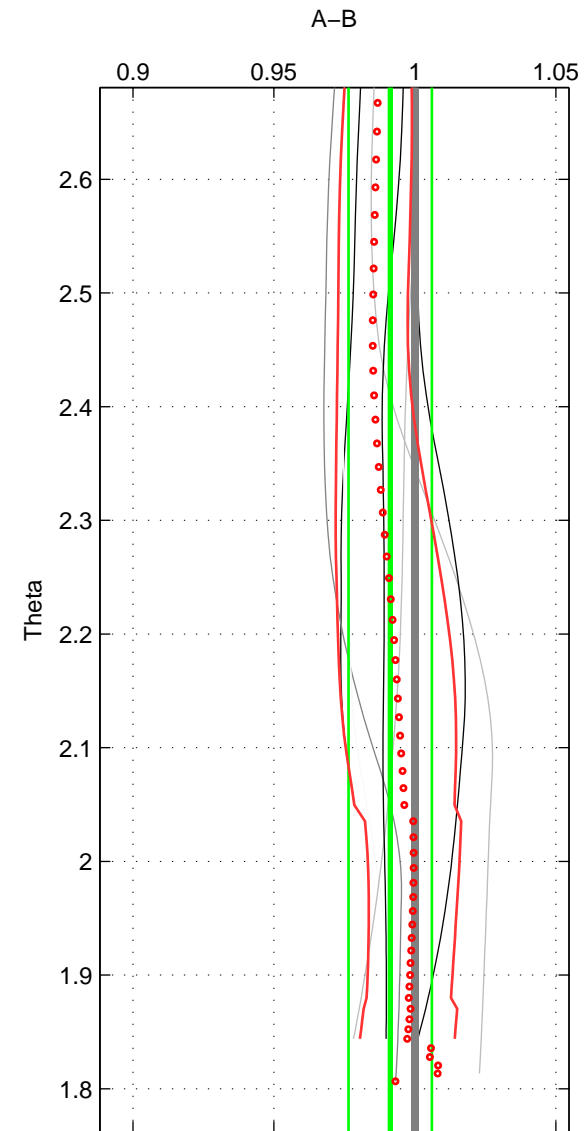

Cruise A (red). Date: Jul 2002 Cruisename: 697-49UP20020620

Cruise B (blue). Date: Feb 2004 Cruisename: 702-49UP20040114

*** "Favourite" values are means of spaces 1 2.

	Offset	O.StDev	Ratio	R.Stdev	Rating
SIGMA:	-1.138	2.686	0.993	0.018	4
THETA:	-1.319	2.195	0.991	0.015	4
DEPTH:	-0.935	2.788	0.994	0.018	3
FAV. :	-1.229	2.441	0.992	0.016	4

Profiles of A: 9
 Profiles of B: 3
 Diff profs : 7
 WMoffset (A-B): -1.1377
 WMoffset stdev: 2.6861
 WMratio (A/B): 0.99257
 WMratio stdev: 0.017797

Quality (1-5): 4

Profiles of A: 9
 Profiles of B: 3
 Diff profs : 7
 WMoffset (A-B): -1.3193
 WMoffset stdev: 2.195
 WMratio (A/B): 0.99126
 WMratio stdev: 0.014765

Quality (1-5): 4

Profiles of A: 9
 Profiles of B: 3
 Diff profs : 7
 WMoffset (A-B): -0.93504
 WMoffset stdev: 2.7879
 WMratio (A/B): 0.9939
 WMratio stdev: 0.018349

Quality (1-5): 3