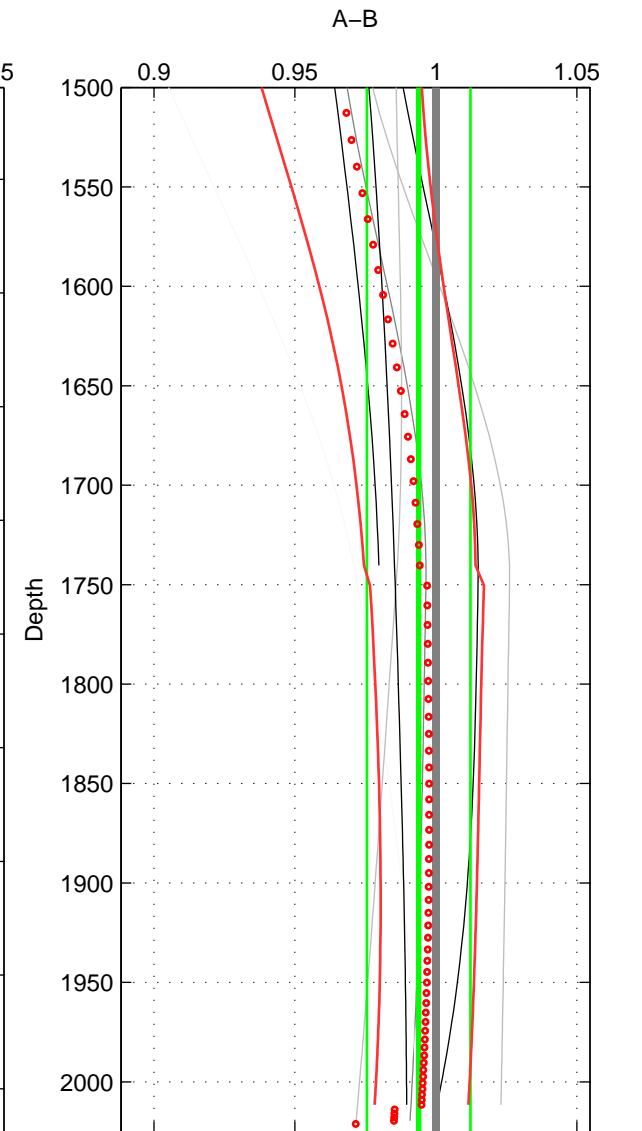

Cruise A (red). Date: Jul 2002 Cruisename: 697-49UP20020620

Cruise B (blue). Date: Feb 2004 Cruisename: 702-49UP20040114

*** "Favourite" values are means of spaces 1 2.

	Offset	O.StDev	Ratio	R.Stdev	Rating
SIGMA:	-1.138	2.686	0.993	0.018	4
THETA:	-1.319	2.195	0.991	0.015	4
DEPTH:	-0.935	2.788	0.994	0.018	3
FAV. :	-1.229	2.441	0.992	0.016	4

Profiles of A: 9
 Profiles of B: 3
 Diff profs : 7
 WMoffset (A-B): -1.1377
 WMoffset stdev: 2.6861
 WMratio (A/B): 0.99257
 WMratio stdev: 0.017797

Quality (1-5): 4

Profiles of A: 9
 Profiles of B: 3
 Diff profs : 7
 WMoffset (A-B): -1.3193
 WMoffset stdev: 2.195
 WMratio (A/B): 0.99126
 WMratio stdev: 0.014765

Quality (1-5): 4

Profiles of A: 9
 Profiles of B: 3
 Diff profs : 7
 WMoffset (A-B): -0.93504
 WMoffset stdev: 2.7879
 WMratio (A/B): 0.9939
 WMratio stdev: 0.018349

Quality (1-5): 3