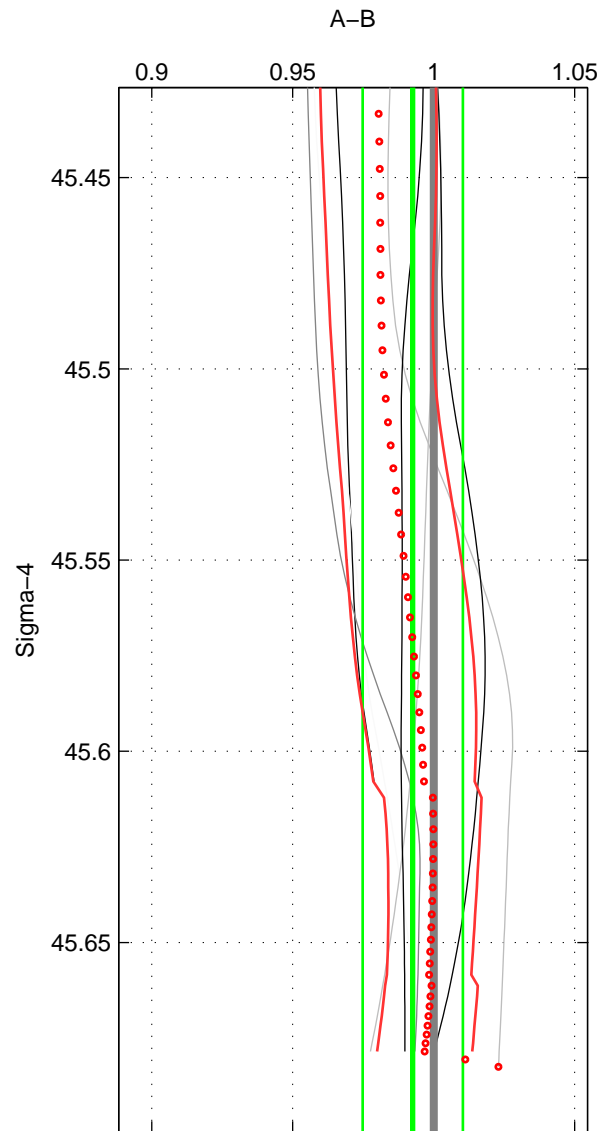

Cruise A (red). Date: Jul 2002 Cruisename: 697-49UP20020620

Cruise B (blue). Date: Feb 2004 Cruisename: 702-49UP20040114

*** "Favourite" values are means of spaces 1 2.

	Offset	O.StDev	Ratio	R.Stdev	Rating
SIGMA:	-1.138	2.686	0.993	0.018	4
THETA:	-1.319	2.195	0.991	0.015	4
DEPTH:	-0.935	2.788	0.994	0.018	3
FAV. :	-1.229	2.441	0.992	0.016	4

Profiles of A: 9
 Profiles of B: 3
 Diff profs : 7
 WMoffset (A-B): -1.1377
 WMoffset stdev: 2.6861
 WMratio (A/B): 0.99257
 WMratio stdev: 0.017797

Quality (1-5): 4

Profiles of A: 9
 Profiles of B: 3
 Diff profs : 7
 WMoffset (A-B): -1.3193
 WMoffset stdev: 2.195
 WMratio (A/B): 0.99126
 WMratio stdev: 0.014765

Quality (1-5): 4

Profiles of A: 9
 Profiles of B: 3
 Diff profs : 7
 WMoffset (A-B): -0.93504
 WMoffset stdev: 2.7879
 WMratio (A/B): 0.9939
 WMratio stdev: 0.018349

Quality (1-5): 3