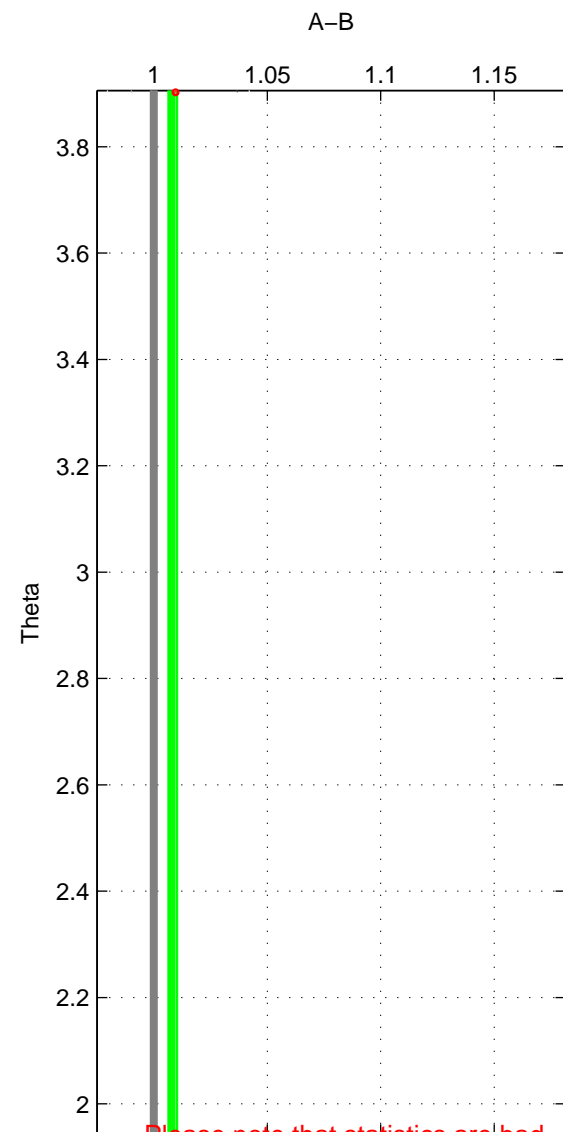

Cruise A (red). Date: Aug 1988 Cruisename: 241-32OC19880723

Cruise B (blue). Date: Aug 1994 Cruisename: 328-OMEX1NA

*** "Favourite" values are those of space 1.

	Offset	O.StDev	Ratio	R.Stdev	Rating
SIGMA:	1.625	0.741	1.076	0.035	3
THETA:	0.182	0.040	1.008	0.002	2
DEPTH:	0.125	0.000	1.006	0.000	2
FAV.:	1.625	0.741	1.076	0.035	3

Profiles of A: 12
 Profiles of B: 1
 Diff profs : 5
 WMoffset (A-B): 1.6254
 WMoffset stdev: 0.74074
 WMratio (A/B): 1.0761
 WMratio stdev: 0.034556

Quality (1-5): 3

Profiles of A: 12
 Profiles of B: 1
 Diff profs : 5
 WMoffset (A-B): 0.18213
 WMoffset stdev: 0.039536
 WMratio (A/B): 1.0083
 WMratio stdev: 0.0017846

Quality (1-5): 2

Profiles of A: 12
 Profiles of B: 1
 Diff profs : 5
 WMoffset (A-B): 0.12466
 WMoffset stdev: 0
 WMratio (A/B): 1.0057
 WMratio stdev: 0

Quality (1-5): 2