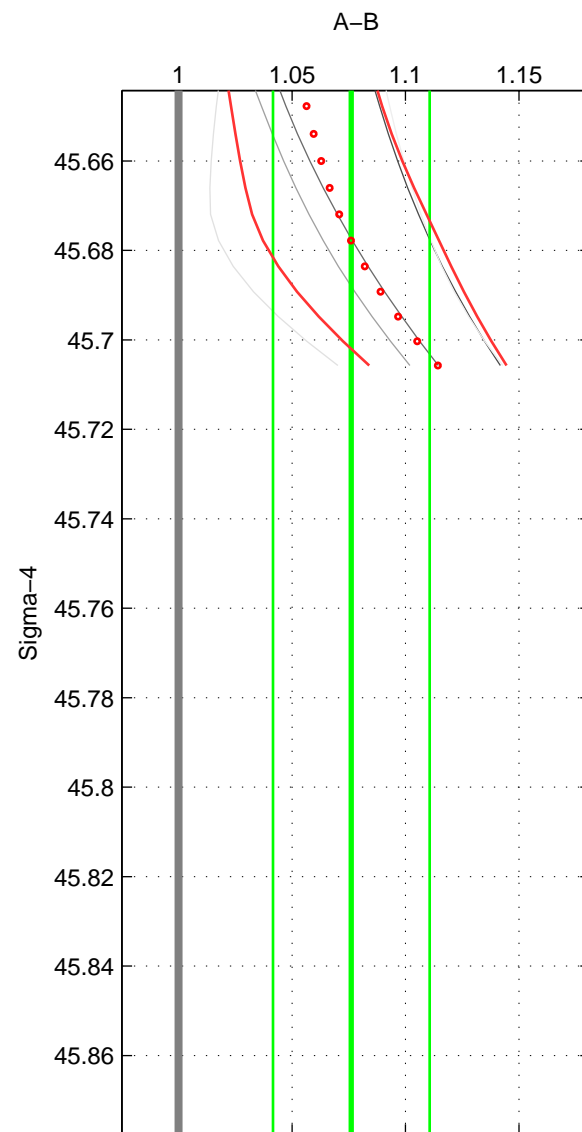

Cruise A (red). Date: Aug 1988 Cruisename: 241-32OC19880723

Cruise B (blue). Date: Aug 1994 Cruisename: 328-OMEX1NA

*** "Favourite" values are those of space 1.

	Offset	O.StDev	Ratio	R.Stdev	Rating
SIGMA:	1.625	0.741	1.076	0.035	3
THETA:	0.182	0.040	1.008	0.002	2
DEPTH:	0.125	0.000	1.006	0.000	2
FAV.:	1.625	0.741	1.076	0.035	3

Profiles of A: 12
 Profiles of B: 1
 Diff profs : 5
 WMoffset (A-B): 1.6254
 WMoffset stdev: 0.74074
 WMratio (A/B): 1.0761
 WMratio stdev: 0.034556

Quality (1-5): 3

Profiles of A: 12
 Profiles of B: 1
 Diff profs : 5
 WMoffset (A-B): 0.18213
 WMoffset stdev: 0.039536
 WMratio (A/B): 1.0083
 WMratio stdev: 0.0017846

Quality (1-5): 2

Profiles of A: 12
 Profiles of B: 1
 Diff profs : 5
 WMoffset (A-B): 0.12466
 WMoffset stdev: 0
 WMratio (A/B): 1.0057
 WMratio stdev: 0

Quality (1-5): 2