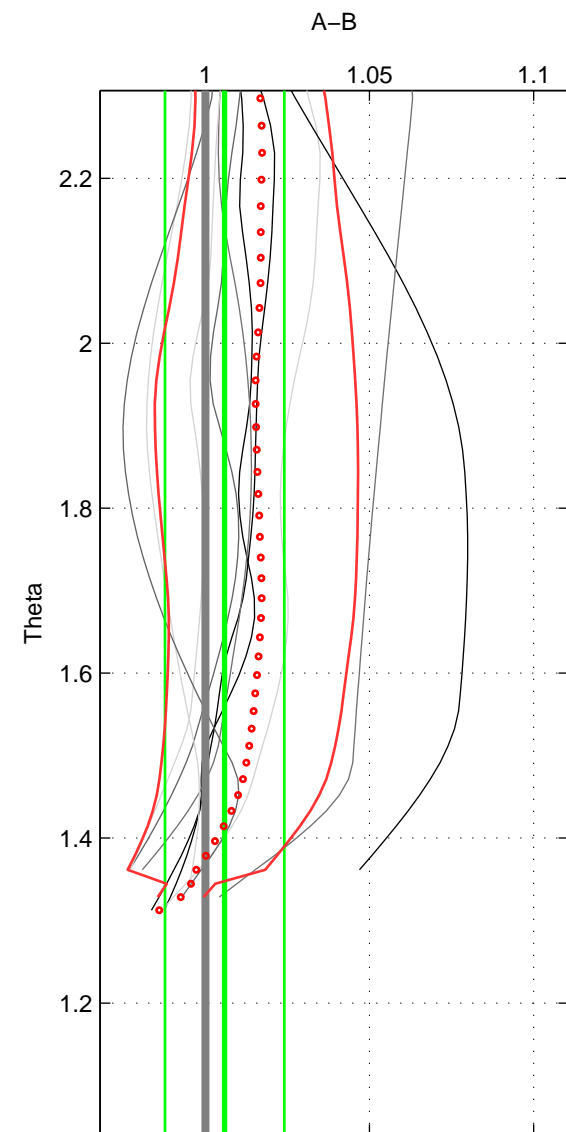

Cruise A (red). Date: Jun 2000 Cruisename: 572-49HO20000621

Cruise B (blue). Date: Jun 2001 Cruisename: 591-49NZ20010604

*** "Favourite" values are those of space 2.

	Offset	O.StDev	Ratio	R.Stdev	Rating
SIGMA:	0.430	1.067	1.003	0.007	3
THETA:	0.908	2.759	1.006	0.018	4
DEPTH:	0.247	0.868	1.002	0.005	3
FAV.:	0.908	2.759	1.006	0.018	4

Profiles of A: 5
 Profiles of B: 6
 Diff profs : 8
 WMoffset (A-B): 0.43014
 WMoffset stdev: 1.0665
 WMratio (A/B): 1.0027
 WMratio stdev: 0.0066789

Quality (1-5): 3

Profiles of A: 5
 Profiles of B: 7
 Diff profs : 10
 WMoffset (A-B): 0.90799
 WMoffset stdev: 2.7585
 WMratio (A/B): 1.0059
 WMratio stdev: 0.01817

Quality (1-5): 4

Profiles of A: 5
 Profiles of B: 6
 Diff profs : 8
 WMoffset (A-B): 0.24689
 WMoffset stdev: 0.86775
 WMratio (A/B): 1.0016
 WMratio stdev: 0.0054508

Quality (1-5): 3