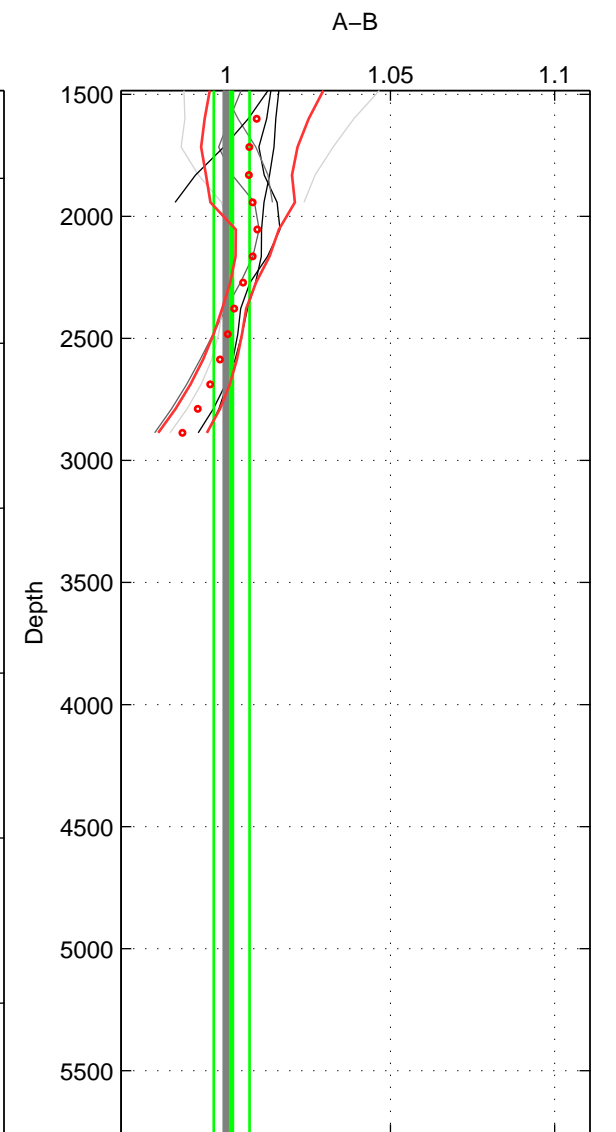

Cruise A (red). Date: Jun 2000 Cruisename: 572-49HO20000621

Cruise B (blue). Date: Jun 2001 Cruisename: 591-49NZ20010604

*** "Favourite" values are those of space 2.

	Offset	O.StDev	Ratio	R.Stdev	Rating
SIGMA:	0.430	1.067	1.003	0.007	3
THETA:	0.908	2.759	1.006	0.018	4
DEPTH:	0.247	0.868	1.002	0.005	3
FAV.:	0.908	2.759	1.006	0.018	4

Profiles of A: 5
 Profiles of B: 6
 Diff profs : 8
 WMoffset (A-B): 0.43014
 WMoffset stdev: 1.0665
 WMratio (A/B): 1.0027
 WMratio stdev: 0.0066789

Quality (1-5): 3

Profiles of A: 5
 Profiles of B: 7
 Diff profs : 10
 WMoffset (A-B): 0.90799
 WMoffset stdev: 2.7585
 WMratio (A/B): 1.0059
 WMratio stdev: 0.01817

Quality (1-5): 4

Profiles of A: 5
 Profiles of B: 6
 Diff profs : 8
 WMoffset (A-B): 0.24689
 WMoffset stdev: 0.86775
 WMratio (A/B): 1.0016
 WMratio stdev: 0.0054508

Quality (1-5): 3