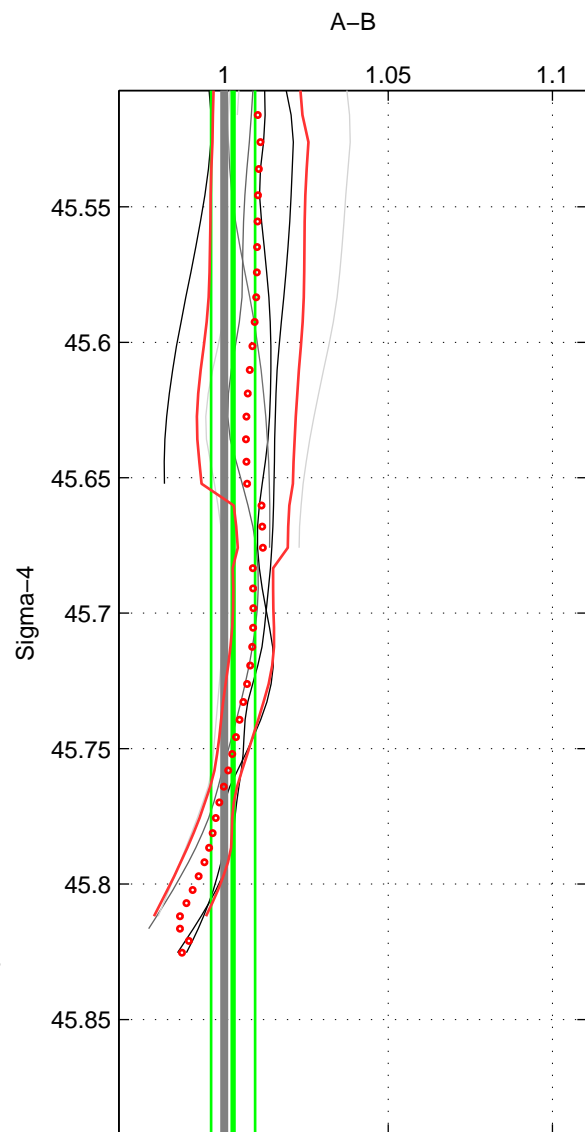

Cruise A (red). Date: Jun 2000 Cruisename: 572-49HO20000621

Cruise B (blue). Date: Jun 2001 Cruisename: 591-49NZ20010604

*** "Favourite" values are those of space 2.

	Offset	O.StDev	Ratio	R.Stdev	Rating
SIGMA:	0.430	1.067	1.003	0.007	3
THETA:	0.908	2.759	1.006	0.018	4
DEPTH:	0.247	0.868	1.002	0.005	3
FAV.:	0.908	2.759	1.006	0.018	4

Profiles of A: 5
 Profiles of B: 6
 Diff profs : 8
 WMoffset (A-B): 0.43014
 WMoffset stdev: 1.0665
 WMratio (A/B): 1.0027
 WMratio stdev: 0.0066789

Quality (1-5): 3

Profiles of A: 5
 Profiles of B: 7
 Diff profs : 10
 WMoffset (A-B): 0.90799
 WMoffset stdev: 2.7585
 WMratio (A/B): 1.0059
 WMratio stdev: 0.01817

Quality (1-5): 4

Profiles of A: 5
 Profiles of B: 6
 Diff profs : 8
 WMoffset (A-B): 0.24689
 WMoffset stdev: 0.86775
 WMratio (A/B): 1.0016
 WMratio stdev: 0.0054508

Quality (1-5): 3