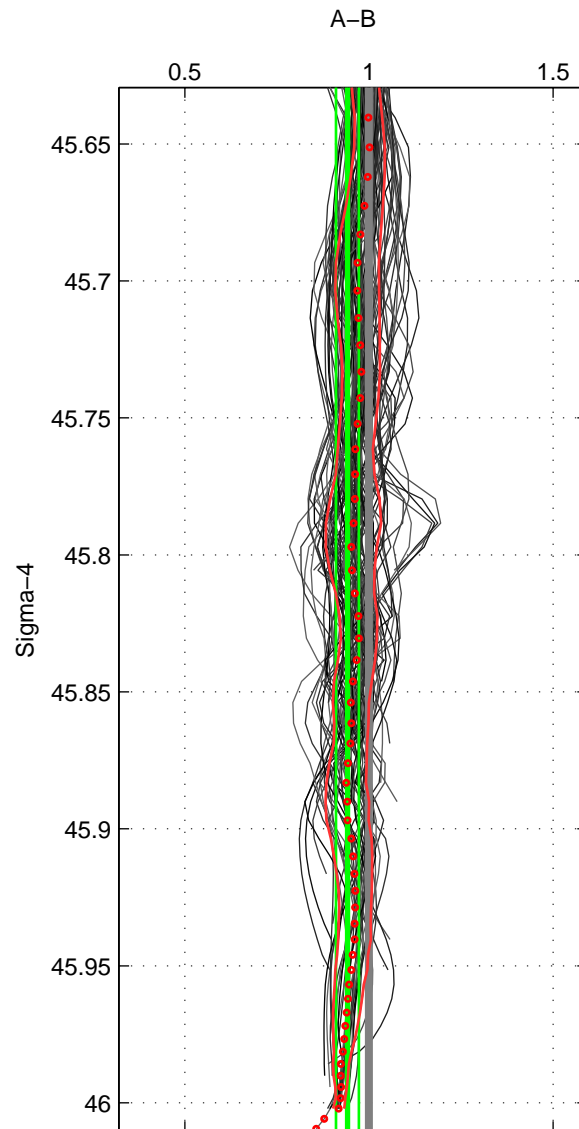

Cruise A (red). Date: Dec 2000 Cruisename: 131-06BE20001128

Cruise B (blue). Date: Sep 1995 Cruisename: 269-35LU19950909

\*\*\* "Favourite" values are means of spaces 1 2 3.

	Offset	O.StDev	Ratio	R.Stdev	Rating
SIGMA:	-1.475	1.346	0.942	0.031	5
THETA:	-1.677	1.381	0.942	0.031	5
DEPTH:	-2.021	1.748	0.903	0.011	5
FAV. :	-1.724	1.492	0.929	0.024	5

Profiles of A: 39  
 Profiles of B: 30  
 Diff profs : 96  
 WMoffset (A-B): -1.4748  
 WMoffset stdev: 1.3463  
 WMratio (A/B): 0.94156  
 WMratio stdev: 0.031241

Quality (1-5): 5

Profiles of A: 39  
 Profiles of B: 30  
 Diff profs : 96  
 WMoffset (A-B): -1.6772  
 WMoffset stdev: 1.3813  
 WMratio (A/B): 0.94203  
 WMratio stdev: 0.031051

Quality (1-5): 5

Profiles of A: 39  
 Profiles of B: 30  
 Diff profs : 96  
 WMoffset (A-B): -2.0215  
 WMoffset stdev: 1.7482  
 WMratio (A/B): 0.90276  
 WMratio stdev: 0.010952

Quality (1-5): 5