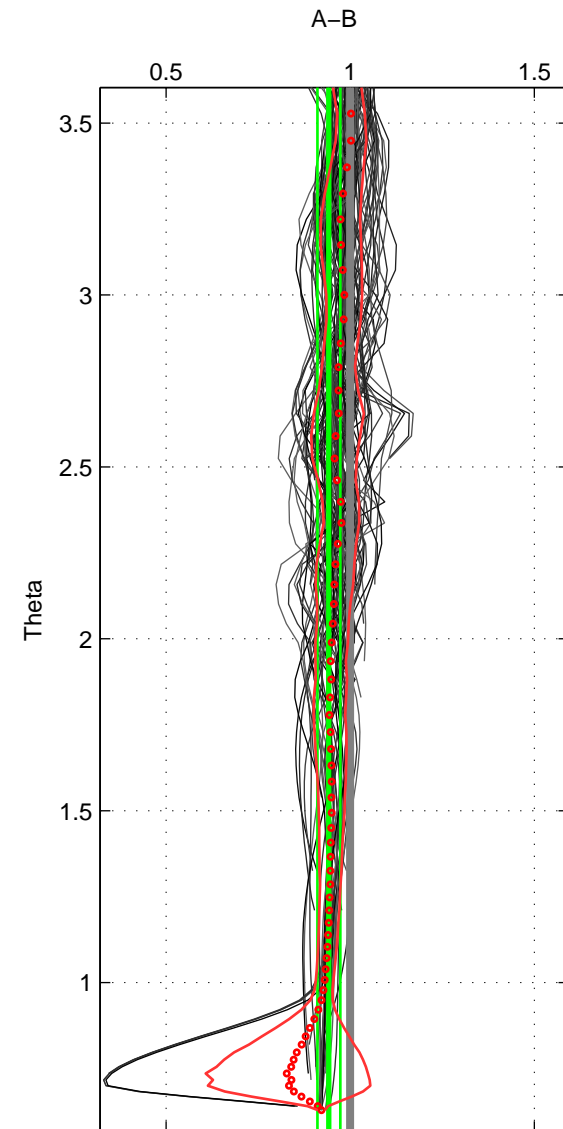

Cruise A (red). Date: Dec 2000 Cruisename: 131-06BE20001128

Cruise B (blue). Date: Sep 1995 Cruisename: 269-35LU19950909

\*\*\* "Favourite" values are means of spaces 1 2 3.

	Offset	O.StDev	Ratio	R.Stdev	Rating
SIGMA:	-1.475	1.346	0.942	0.031	5
THETA:	-1.677	1.381	0.942	0.031	5
DEPTH:	-2.021	1.748	0.903	0.011	5
FAV. :	-1.724	1.492	0.929	0.024	5

Profiles of A: 39  
 Profiles of B: 30  
 Diff profs : 96  
 WMoffset (A-B): -1.4748  
 WMoffset stdev: 1.3463  
 WMratio (A/B): 0.94156  
 WMratio stdev: 0.031241

Quality (1-5): 5

Profiles of A: 39  
 Profiles of B: 30  
 Diff profs : 96  
 WMoffset (A-B): -1.6772  
 WMoffset stdev: 1.3813  
 WMratio (A/B): 0.94203  
 WMratio stdev: 0.031051

Quality (1-5): 5

Profiles of A: 39  
 Profiles of B: 30  
 Diff profs : 96  
 WMoffset (A-B): -2.0215  
 WMoffset stdev: 1.7482  
 WMratio (A/B): 0.90276  
 WMratio stdev: 0.010952

Quality (1-5): 5