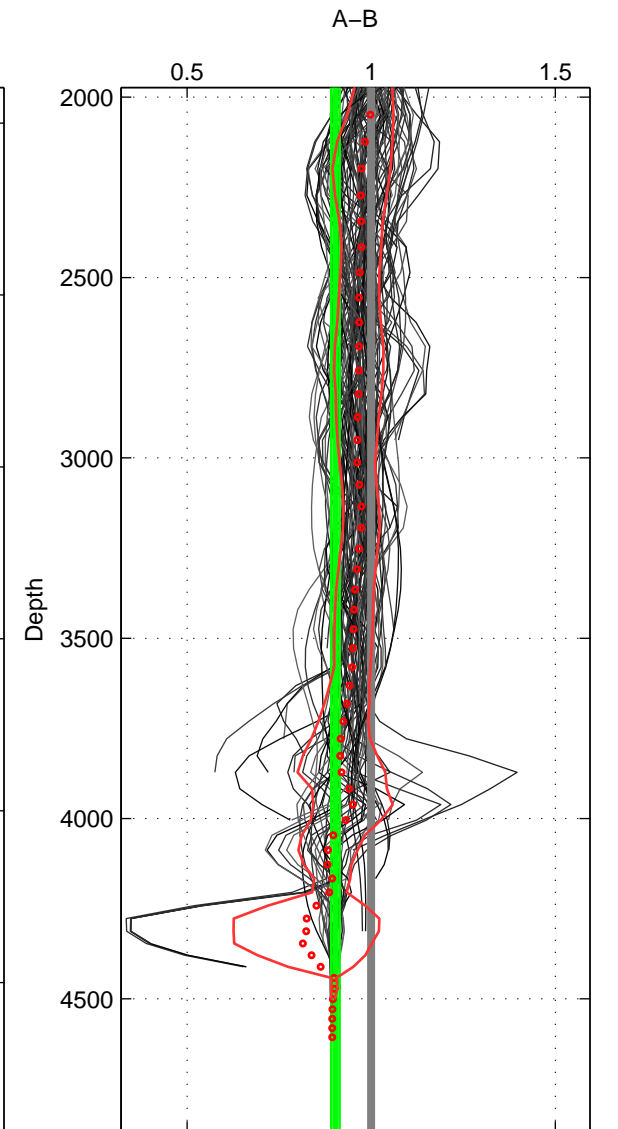

Cruise A (red). Date: Dec 2000 Cruisename: 131-06BE20001128

Cruise B (blue). Date: Sep 1995 Cruisename: 269-35LU19950909

\*\*\* "Favourite" values are means of spaces 1 2 3.

	Offset	O.StDev	Ratio	R.Stdev	Rating
SIGMA:	-1.475	1.346	0.942	0.031	5
THETA:	-1.677	1.381	0.942	0.031	5
DEPTH:	-2.021	1.748	0.903	0.011	5
FAV. :	-1.724	1.492	0.929	0.024	5

Profiles of A: 39  
 Profiles of B: 30  
 Diff profs : 96  
 WMoffset (A-B): -1.4748  
 WMoffset stdev: 1.3463  
 WMratio (A/B): 0.94156  
 WMratio stdev: 0.031241

Quality (1-5): 5

Profiles of A: 39  
 Profiles of B: 30  
 Diff profs : 96  
 WMoffset (A-B): -1.6772  
 WMoffset stdev: 1.3813  
 WMratio (A/B): 0.94203  
 WMratio stdev: 0.031051

Quality (1-5): 5

Profiles of A: 39  
 Profiles of B: 30  
 Diff profs : 96  
 WMoffset (A-B): -2.0215  
 WMoffset stdev: 1.7482  
 WMratio (A/B): 0.90276  
 WMratio stdev: 0.010952

Quality (1-5): 5