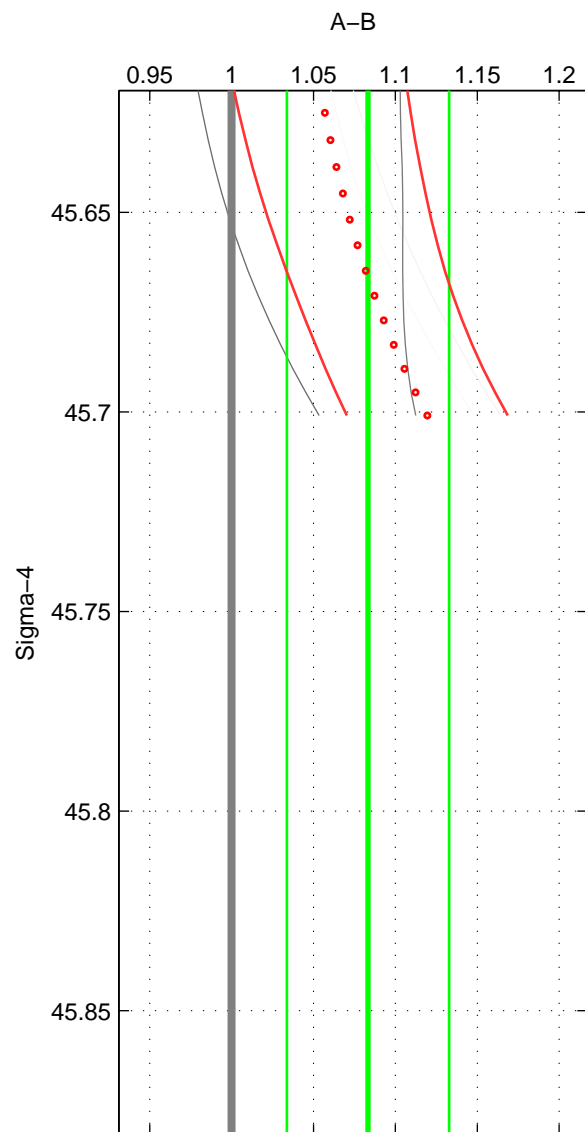

Cruise A (red). Date: Aug 1993 Cruisename: 251-33MW19930704.1

Cruise B (blue). Date: Aug 1994 Cruisename: 328-OMEX1NA

\*\*\* "Favourite" values are those of space 1.

	Offset	O.StDev	Ratio	R.Stdev	Rating
SIGMA:	1.769	1.057	1.083	0.050	3
THETA:	0.309	0.130	1.014	0.006	2
DEPTH:	0.410	0.000	1.019	0.000	2
FAV.:	1.769	1.057	1.083	0.050	3

Profiles of A: 8  
 Profiles of B: 1  
 Diff profs: 4  
 WMoffset (A-B): 1.7693  
 WMoffset stdev: 1.0571  
 WMratio (A/B): 1.0833  
 WMratio stdev: 0.049554

Quality (1-5): 3

Profiles of A: 8  
 Profiles of B: 1  
 Diff profs: 4  
 WMoffset (A-B): 0.30854  
 WMoffset stdev: 0.13049  
 WMratio (A/B): 1.0142  
 WMratio stdev: 0.0059045

Quality (1-5): 2

Profiles of A: 8  
 Profiles of B: 1  
 Diff profs: 4  
 WMoffset (A-B): 0.40991  
 WMoffset stdev: 0  
 WMratio (A/B): 1.0187  
 WMratio stdev: 0

Quality (1-5): 2