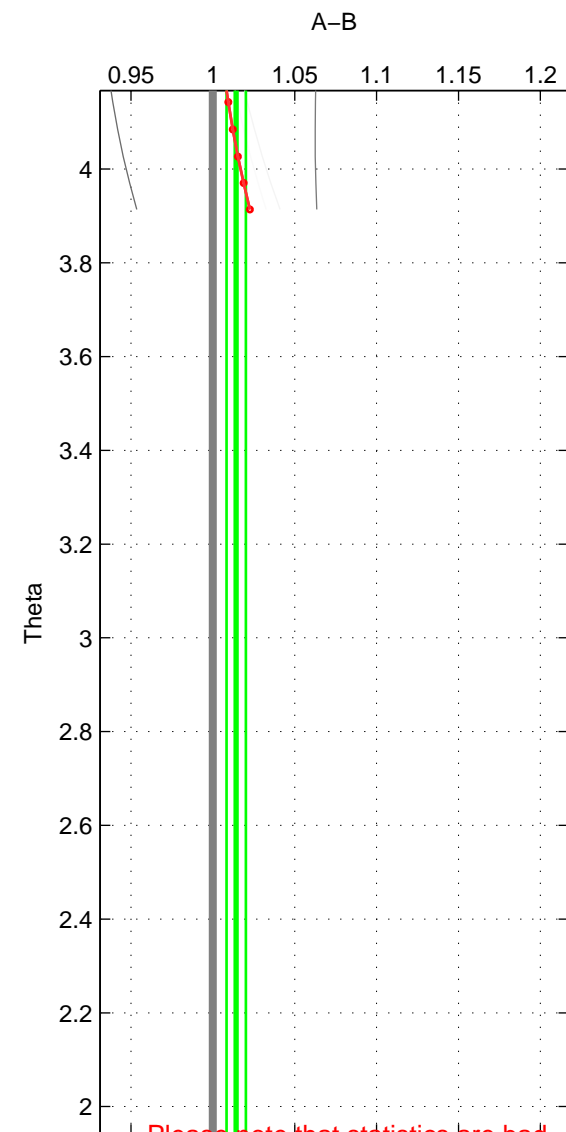

Cruise A (red). Date: Aug 1993 Cruisename: 251-33MW19930704.1

Cruise B (blue). Date: Aug 1994 Cruisename: 328-OMEX1NA

\*\*\* "Favourite" values are those of space 1.

	Offset	O.StDev	Ratio	R.Stdev	Rating
SIGMA:	1.769	1.057	1.083	0.050	3
THETA:	0.309	0.130	1.014	0.006	2
DEPTH:	0.410	0.000	1.019	0.000	2
FAV.:	1.769	1.057	1.083	0.050	3

Profiles of A: 8  
 Profiles of B: 1  
 Diff profs: 4  
 WMoffset (A-B): 1.7693  
 WMoffset stdev: 1.0571  
 WMratio (A/B): 1.0833  
 WMratio stdev: 0.049554

Quality (1-5): 3

Profiles of A: 8  
 Profiles of B: 1  
 Diff profs: 4  
 WMoffset (A-B): 0.30854  
 WMoffset stdev: 0.13049  
 WMratio (A/B): 1.0142  
 WMratio stdev: 0.0059045

Quality (1-5): 2

Profiles of A: 8  
 Profiles of B: 1  
 Diff profs: 4  
 WMoffset (A-B): 0.40991  
 WMoffset stdev: 0  
 WMratio (A/B): 1.0187  
 WMratio stdev: 0

Quality (1-5): 2