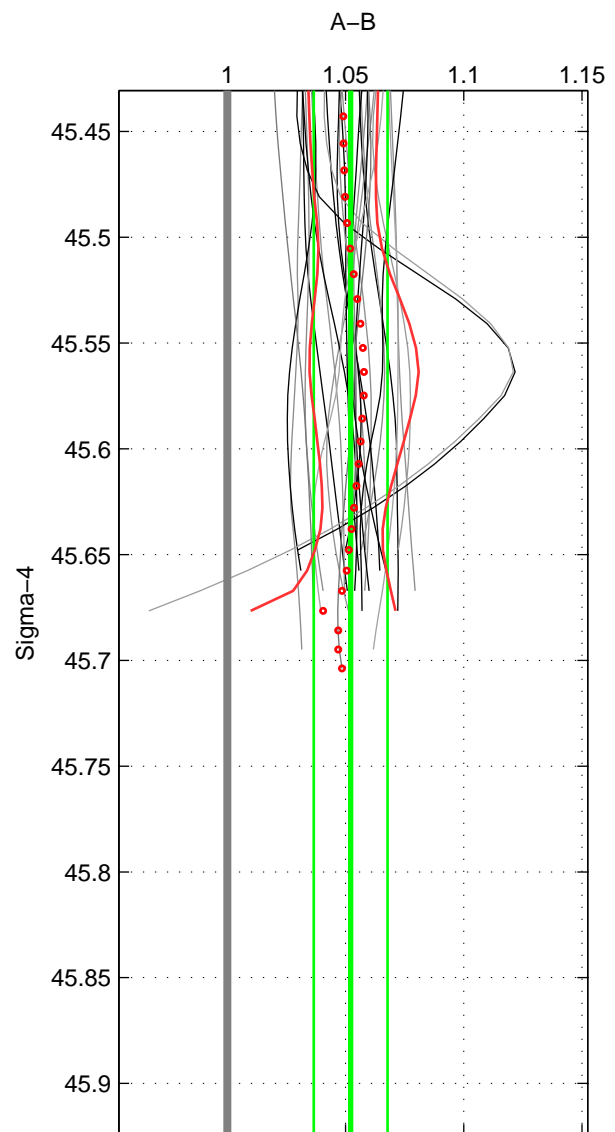

Cruise A (red). Date: Oct 1998 Cruisename: 686-49UP19980916

Cruise B (blue). Date: Oct 2000 Cruisename: 691-49UP20000920

\*\*\* "Favourite" values are those of space 2.

	Offset	O.StDev	Ratio	R.Stdev	Rating
SIGMA:	6.692	2.168	1.052	0.016	4
THETA:	6.409	1.811	1.051	0.014	5
DEPTH:	6.258	0.508	1.049	0.003	3
FAV.:	6.409	1.811	1.051	0.014	5

Profiles of A: 22  
 Profiles of B: 16  
 Diff profs : 26  
 WMoffset (A-B): 6.6922  
 WMoffset stdev: 2.1683  
 WMratio (A/B): 1.0522  
 WMratio stdev: 0.015625

Quality (1-5): 4

Profiles of A: 22  
 Profiles of B: 16  
 Diff profs : 26  
 WMoffset (A-B): 6.4091  
 WMoffset stdev: 1.8115  
 WMratio (A/B): 1.0505  
 WMratio stdev: 0.013692

Quality (1-5): 5

Profiles of A: 22  
 Profiles of B: 16  
 Diff profs : 26  
 WMoffset (A-B): 6.2582  
 WMoffset stdev: 0.5082  
 WMratio (A/B): 1.0486  
 WMratio stdev: 0.0030954

Quality (1-5): 3

Please note that statistics are bad.