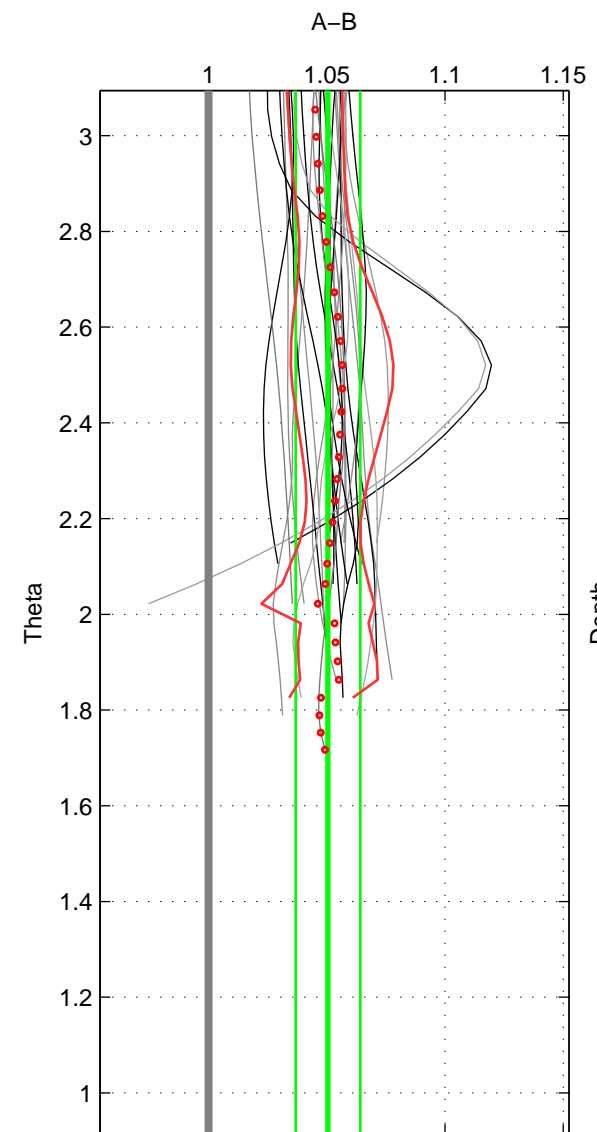

Cruise A (red). Date: Oct 1998 Cruisename: 686-49UP19980916

Cruise B (blue). Date: Oct 2000 Cruisename: 691-49UP20000920

\*\*\* "Favourite" values are those of space 2.

	Offset	O.StDev	Ratio	R.Stdev	Rating
SIGMA:	6.692	2.168	1.052	0.016	4
THETA:	6.409	1.811	1.051	0.014	5
DEPTH:	6.258	0.508	1.049	0.003	3
FAV.:	6.409	1.811	1.051	0.014	5

Profiles of A: 22  
 Profiles of B: 16  
 Diff profs : 26  
 WMoffset (A-B): 6.6922  
 WMoffset stdev: 2.1683  
 WMratio (A/B): 1.0522  
 WMratio stdev: 0.015625

Quality (1-5): 4

Profiles of A: 22  
 Profiles of B: 16  
 Diff profs : 26  
 WMoffset (A-B): 6.4091  
 WMoffset stdev: 1.8115  
 WMratio (A/B): 1.0505  
 WMratio stdev: 0.013692

Quality (1-5): 5

Profiles of A: 22  
 Profiles of B: 16  
 Diff profs : 26  
 WMoffset (A-B): 6.2582  
 WMoffset stdev: 0.5082  
 WMratio (A/B): 1.0486  
 WMratio stdev: 0.0030954

Quality (1-5): 3

Please note that statistics are bad.