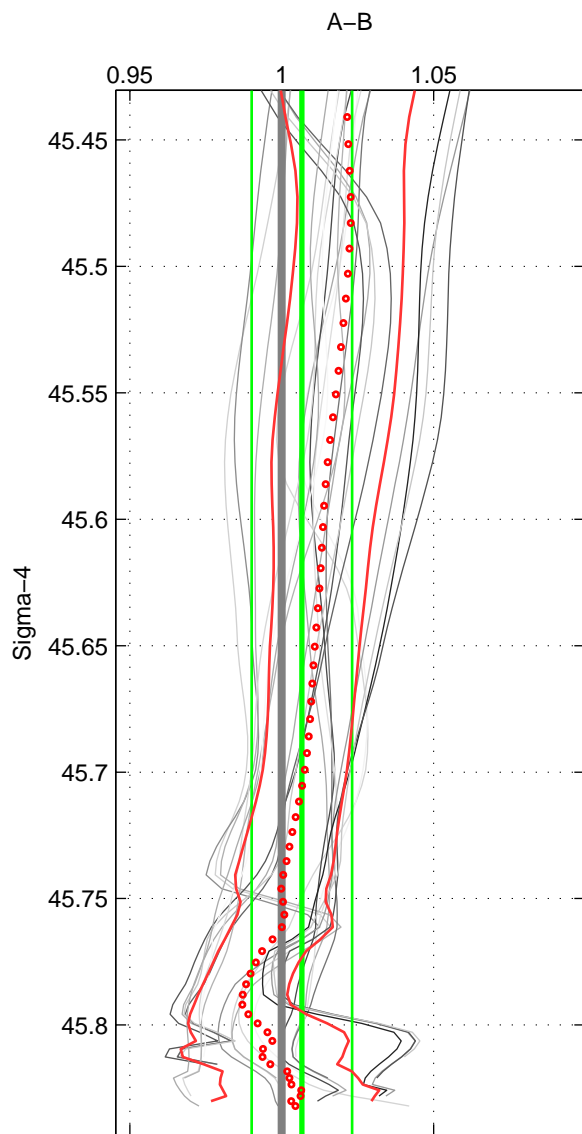

Cruise A (red). Date: Mar 1994 Cruisename: 481-31DS19940126  
 Cruise B (blue). Date: Mar 1989 Cruisename: 507-32MW19890206

\*\*\* "Favourite" values are means of spaces 1 2 3.

	Offset	O.StDev	Ratio	R.Stdev	Rating
SIGMA	1.056	2.419	1.007	0.017	5
THETA	1.013	2.428	1.006	0.017	5
DEPTH	0.764	2.671	1.005	0.018	5
FAV.	0.944	2.506	1.006	0.017	5

Profiles of A: 6  
 Profiles of B: 4  
 Diff profs : 21  
 WMoffset (A-B): 1.0556  
 WMoffset stdev: 2.4187  
 WMratio (A/B): 1.0066  
 WMratio stdev: 0.016556

Quality (1-5): 5

Profiles of A: 6  
 Profiles of B: 4  
 Diff profs : 21  
 WMoffset (A-B): 1.0127  
 WMoffset stdev: 2.4283  
 WMratio (A/B): 1.0063  
 WMratio stdev: 0.016645

Quality (1-5): 5

Profiles of A: 6  
 Profiles of B: 4  
 Diff profs : 21  
 WMoffset (A-B): 0.76447  
 WMoffset stdev: 2.6712  
 WMratio (A/B): 1.0045  
 WMratio stdev: 0.017871

Quality (1-5): 5