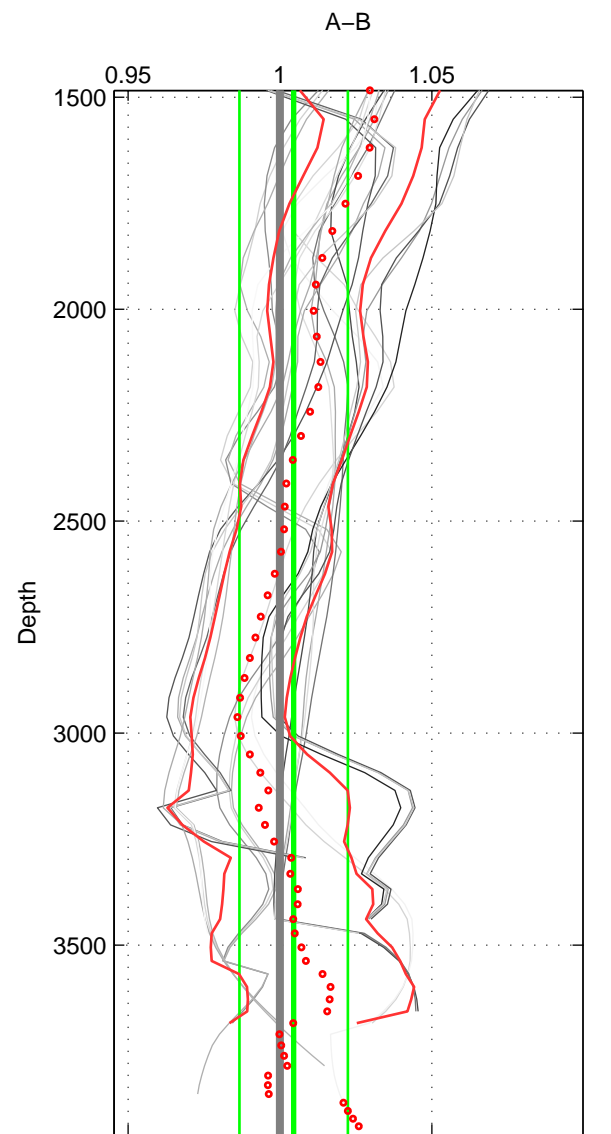

Cruise A (red). Date: Mar 1994 Cruisename: 481-31DS19940126  
 Cruise B (blue). Date: Mar 1989 Cruisename: 507-32MW19890206

\*\*\* "Favourite" values are means of spaces 1 2 3.

	Offset	O.StDev	Ratio	R.Stdev	Rating
SIGMA	1.056	2.419	1.007	0.017	5
THETA	1.013	2.428	1.006	0.017	5
DEPTH	0.764	2.671	1.005	0.018	5
FAV.	0.944	2.506	1.006	0.017	5

Profiles of A: 6  
 Profiles of B: 4  
 Diff profs : 21  
 WMoffset (A-B): 1.0556  
 WMoffset stdev: 2.4187  
 WMratio (A/B): 1.0066  
 WMratio stdev: 0.016556

Quality (1-5): 5

Profiles of A: 6  
 Profiles of B: 4  
 Diff profs : 21  
 WMoffset (A-B): 1.0127  
 WMoffset stdev: 2.4283  
 WMratio (A/B): 1.0063  
 WMratio stdev: 0.016645

Quality (1-5): 5

Profiles of A: 6  
 Profiles of B: 4  
 Diff profs : 21  
 WMoffset (A-B): 0.76447  
 WMoffset stdev: 2.6712  
 WMratio (A/B): 1.0045  
 WMratio stdev: 0.017871

Quality (1-5): 5