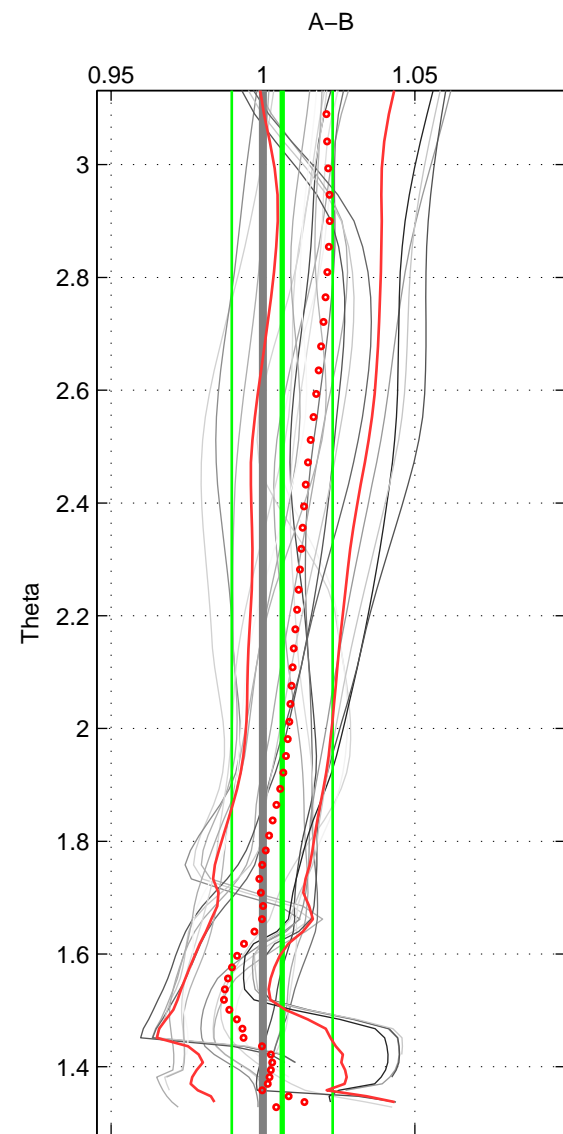

Cruise A (red). Date: Mar 1994 Cruisename: 481-31DS19940126  
 Cruise B (blue). Date: Mar 1989 Cruisename: 507-32MW19890206

\*\*\* "Favourite" values are means of spaces 1 2 3.

	Offset	O.StDev	Ratio	R.Stdev	Rating
SIGMA	1.056	2.419	1.007	0.017	5
THETA	1.013	2.428	1.006	0.017	5
DEPTH	0.764	2.671	1.005	0.018	5
FAV.	0.944	2.506	1.006	0.017	5

Profiles of A: 6  
 Profiles of B: 4  
 Diff profs : 21  
 WMoffset (A-B): 1.0556  
 WMoffset stdev: 2.4187  
 WMratio (A/B): 1.0066  
 WMratio stdev: 0.016556

Quality (1-5): 5

Profiles of A: 6  
 Profiles of B: 4  
 Diff profs : 21  
 WMoffset (A-B): 1.0127  
 WMoffset stdev: 2.4283  
 WMratio (A/B): 1.0063  
 WMratio stdev: 0.016645

Quality (1-5): 5

Profiles of A: 6  
 Profiles of B: 4  
 Diff profs : 21  
 WMoffset (A-B): 0.76447  
 WMoffset stdev: 2.6712  
 WMratio (A/B): 1.0045  
 WMratio stdev: 0.017871

Quality (1-5): 5