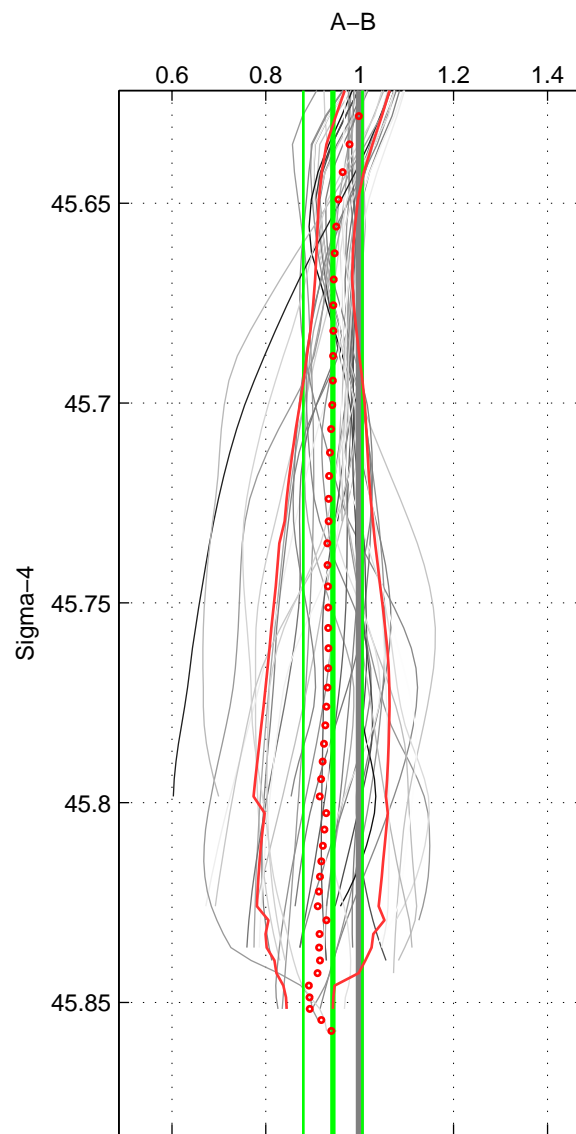

Cruise A (red). Date: Jul 2001 Cruisename: 161-06MT20010717

Cruise B (blue). Date: Aug 1993 Cruisename: 251-33MW19930704.1

\*\*\* "Favourite" values are means of spaces 1 2.

	Offset	O.StDev	Ratio	R.Stdev	Rating
SIGMA:	-0.613	0.781	0.943	0.063	5
THETA:	-2.244	0.790	0.899	0.024	5
DEPTH:	-1.218	0.952	0.921	0.040	4
FAV.:	-1.428	0.785	0.921	0.043	5

Profiles of A: 14  
 Profiles of B: 6  
 Diff profs : 41  
 WMoffset (A-B): -0.61306  
 WMoffset stdev: 0.78063  
 WMratio (A/B): 0.94284  
 WMratio stdev: 0.062914

Quality (1-5): 5

Profiles of A: 14  
 Profiles of B: 6  
 Diff profs : 41  
 WMoffset (A-B): -2.2437  
 WMoffset stdev: 0.78974  
 WMratio (A/B): 0.89944  
 WMratio stdev: 0.02395

Quality (1-5): 5

Profiles of A: 14  
 Profiles of B: 6  
 Diff profs : 41  
 WMoffset (A-B): -1.2175  
 WMoffset stdev: 0.95237  
 WMratio (A/B): 0.92108  
 WMratio stdev: 0.039948

Quality (1-5): 4