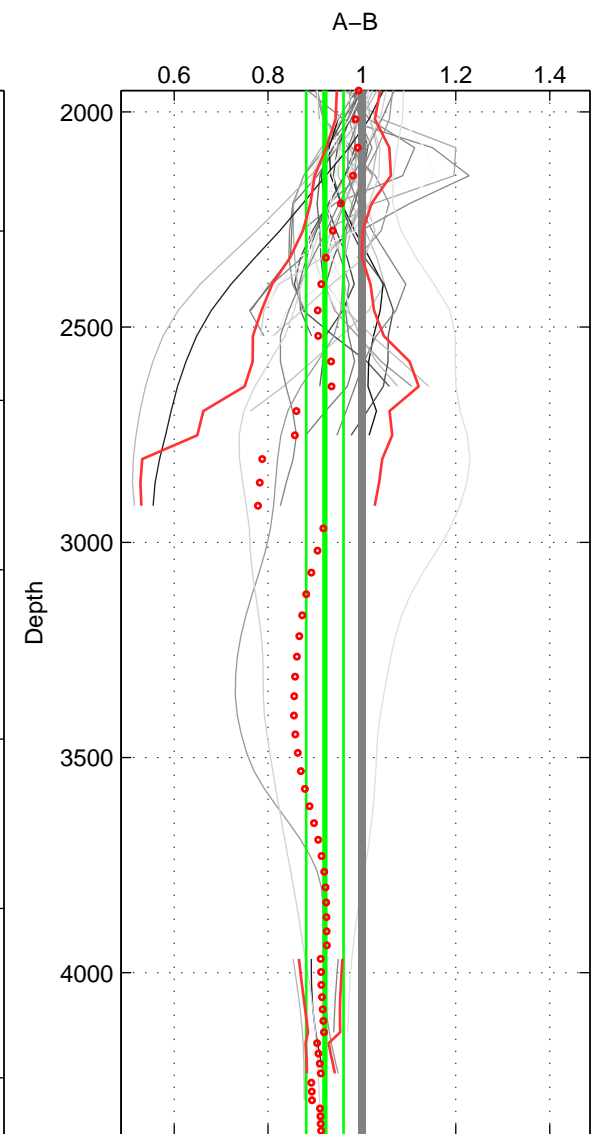

Cruise A (red). Date: Jul 2001 Cruisename: 161-06MT20010717

Cruise B (blue). Date: Aug 1993 Cruisename: 251-33MW19930704.1

\*\*\* "Favourite" values are means of spaces 1 2.

	Offset	O.StDev	Ratio	R.Stdev	Rating
SIGMA:	-0.613	0.781	0.943	0.063	5
THETA:	-2.244	0.790	0.899	0.024	5
DEPTH:	-1.218	0.952	0.921	0.040	4
FAV.:	-1.428	0.785	0.921	0.043	5

Profiles of A: 14  
 Profiles of B: 6  
 Diff profs : 41  
 WMoffset (A-B): -0.61306  
 WMoffset stdev: 0.78063  
 WMratio (A/B): 0.94284  
 WMratio stdev: 0.062914

Quality (1-5): 5

Profiles of A: 14  
 Profiles of B: 6  
 Diff profs : 41  
 WMoffset (A-B): -2.2437  
 WMoffset stdev: 0.78974  
 WMratio (A/B): 0.89944  
 WMratio stdev: 0.02395

Quality (1-5): 5

Profiles of A: 14  
 Profiles of B: 6  
 Diff profs : 41  
 WMoffset (A-B): -1.2175  
 WMoffset stdev: 0.95237  
 WMratio (A/B): 0.92108  
 WMratio stdev: 0.039948

Quality (1-5): 4