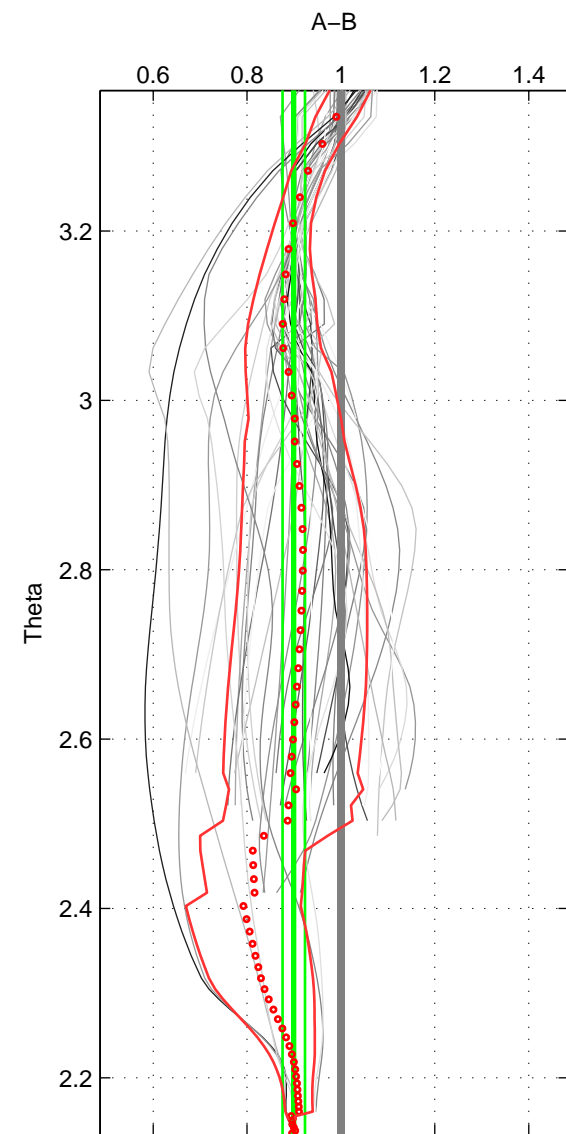

Cruise A (red). Date: Jul 2001 Cruisename: 161-06MT20010717

Cruise B (blue). Date: Aug 1993 Cruisename: 251-33MW19930704.1

\*\*\* "Favourite" values are means of spaces 1 2.

	Offset	O.StDev	Ratio	R.Stdev	Rating
SIGMA:	-0.613	0.781	0.943	0.063	5
THETA:	-2.244	0.790	0.899	0.024	5
DEPTH:	-1.218	0.952	0.921	0.040	4
FAV.:	-1.428	0.785	0.921	0.043	5

Profiles of A: 14  
 Profiles of B: 6  
 Diff profs : 41  
 WMoffset (A-B): -0.61306  
 WMoffset stdev: 0.78063  
 WMratio (A/B): 0.94284  
 WMratio stdev: 0.062914

Quality (1-5): 5

Profiles of A: 14  
 Profiles of B: 6  
 Diff profs : 41  
 WMoffset (A-B): -2.2437  
 WMoffset stdev: 0.78974  
 WMratio (A/B): 0.89944  
 WMratio stdev: 0.02395

Quality (1-5): 5

Profiles of A: 14  
 Profiles of B: 6  
 Diff profs : 41  
 WMoffset (A-B): -1.2175  
 WMoffset stdev: 0.95237  
 WMratio (A/B): 0.92108  
 WMratio stdev: 0.039948

Quality (1-5): 4