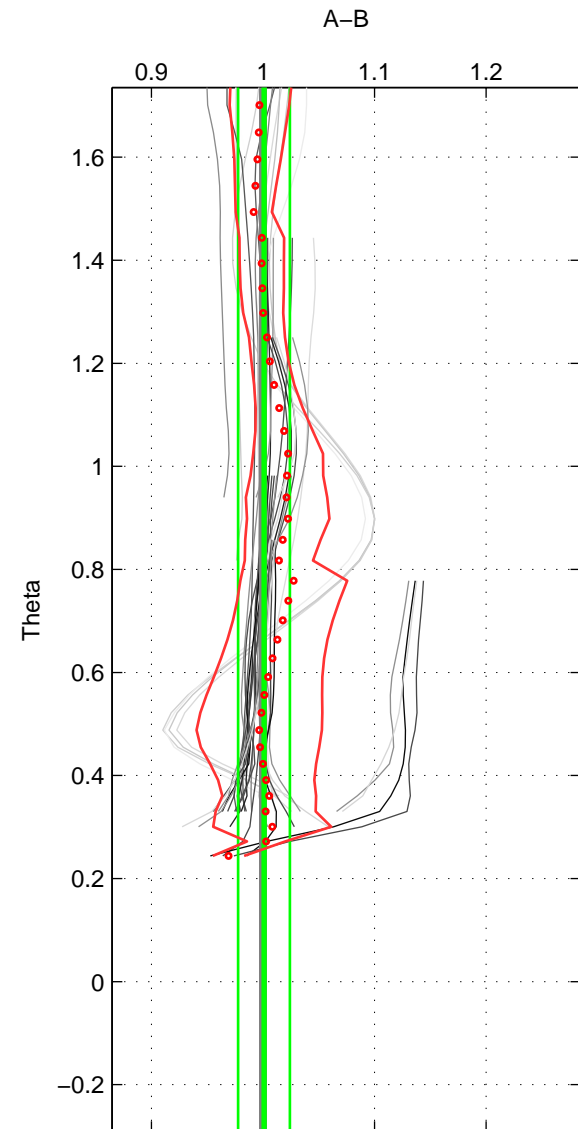

Cruise A (red). Date: Dec 2002 Cruisename: 125-06AQ20021124

Cruise B (blue). Date: Mar 2010 Cruisename: 256-33RO20100308

*** "Favourite" values are means of spaces 1 2 3.

	Offset	O.StDev	Ratio	R.Stdev	Rating
SIGMA:	0.393	3.065	1.004	0.030	5
THETA:	0.106	2.322	1.001	0.023	5
DEPTH:	-2.552	2.361	0.978	0.018	5
FAV.:	-0.684	2.583	0.994	0.024	5

Profiles of A: 7
 Profiles of B: 13
 Diff profs : 40
 WMoffset (A-B): 0.39263
 WMoffset stdev: 3.0654
 WMratio (A/B): 1.004
 WMratio stdev: 0.029673

Quality (1-5): 5

Profiles of A: 7
 Profiles of B: 13
 Diff profs : 40
 WMoffset (A-B): 0.1064
 WMoffset stdev: 2.3223
 WMratio (A/B): 1.0009
 WMratio stdev: 0.023237

Quality (1-5): 5

Profiles of A: 7
 Profiles of B: 13
 Diff profs : 40
 WMoffset (A-B): -2.5524
 WMoffset stdev: 2.3612
 WMratio (A/B): 0.97823
 WMratio stdev: 0.018366

Quality (1-5): 5