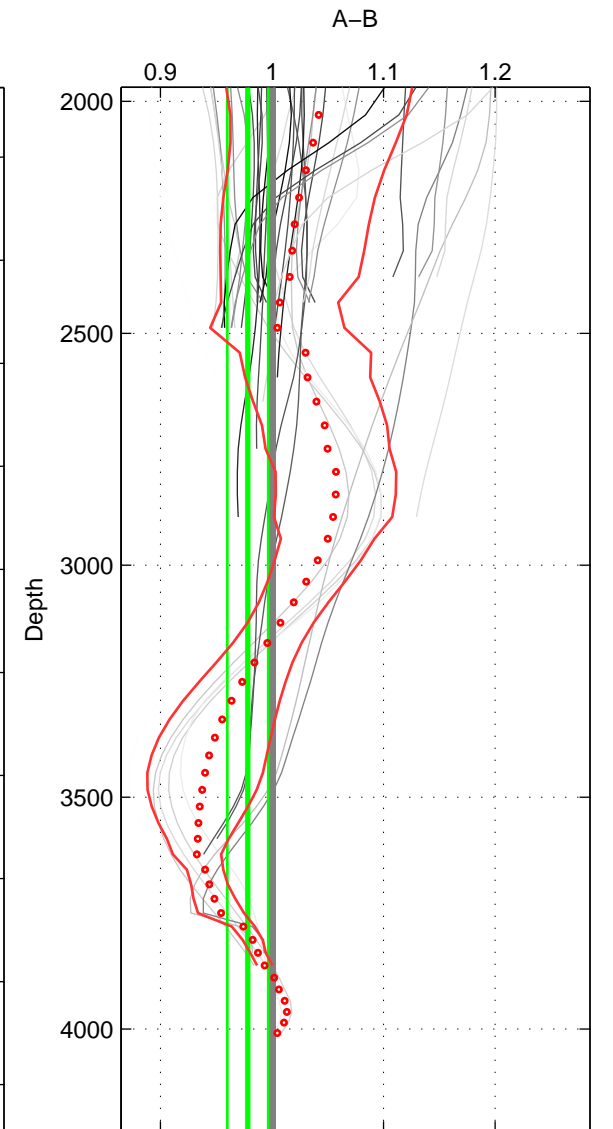

Cruise A (red). Date: Dec 2002 Cruisename: 125-06AQ20021124

Cruise B (blue). Date: Mar 2010 Cruisename: 256-33RO20100308

*** "Favourite" values are means of spaces 1 2 3.

	Offset	O.StDev	Ratio	R.Stdev	Rating
SIGMA:	0.393	3.065	1.004	0.030	5
THETA:	0.106	2.322	1.001	0.023	5
DEPTH:	-2.552	2.361	0.978	0.018	5
FAV.:	-0.684	2.583	0.994	0.024	5

Profiles of A: 7
 Profiles of B: 13
 Diff profs : 40
 WMoffset (A-B): 0.39263
 WMoffset stdev: 3.0654
 WMratio (A/B): 1.004
 WMratio stdev: 0.029673

Quality (1-5): 5

Profiles of A: 7
 Profiles of B: 13
 Diff profs : 40
 WMoffset (A-B): 0.1064
 WMoffset stdev: 2.3223
 WMratio (A/B): 1.0009
 WMratio stdev: 0.023237

Quality (1-5): 5

Profiles of A: 7
 Profiles of B: 13
 Diff profs : 40
 WMoffset (A-B): -2.5524
 WMoffset stdev: 2.3612
 WMratio (A/B): 0.97823
 WMratio stdev: 0.018366

Quality (1-5): 5