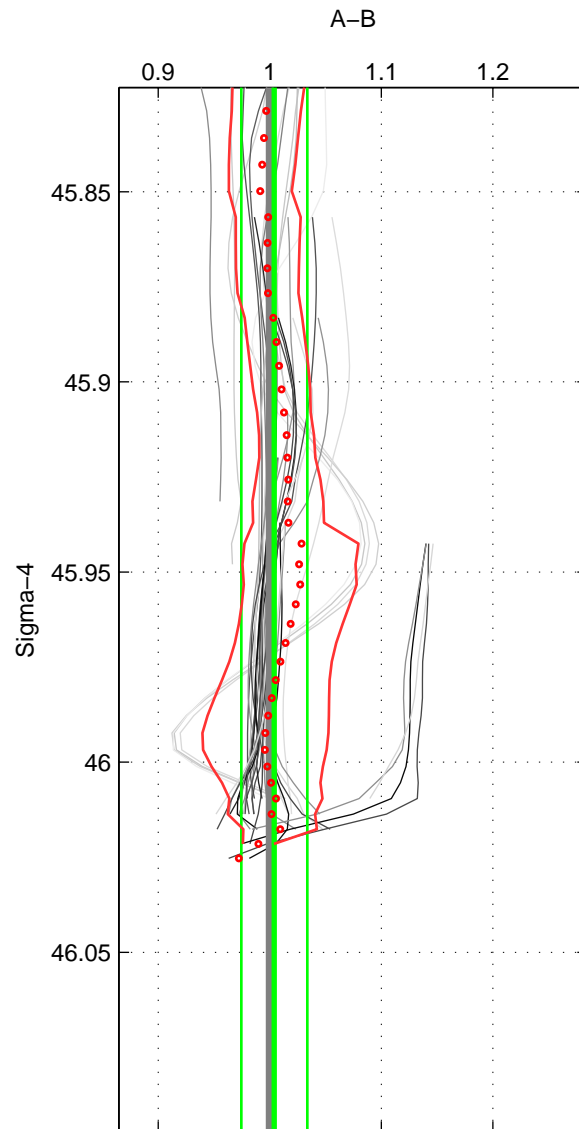

Cruise A (red). Date: Dec 2002 Cruisename: 125-06AQ20021124

Cruise B (blue). Date: Mar 2010 Cruisename: 256-33RO20100308

*** "Favourite" values are means of spaces 1 2 3.

	Offset	O.StDev	Ratio	R.Stdev	Rating
SIGMA:	0.393	3.065	1.004	0.030	5
THETA:	0.106	2.322	1.001	0.023	5
DEPTH:	-2.552	2.361	0.978	0.018	5
FAV.:	-0.684	2.583	0.994	0.024	5

Profiles of A: 7
 Profiles of B: 13
 Diff profs : 40
 WMoffset (A-B): 0.39263
 WMoffset stdev: 3.0654
 WMratio (A/B): 1.004
 WMratio stdev: 0.029673

Quality (1-5): 5

Profiles of A: 7
 Profiles of B: 13
 Diff profs : 40
 WMoffset (A-B): 0.1064
 WMoffset stdev: 2.3223
 WMratio (A/B): 1.0009
 WMratio stdev: 0.023237

Quality (1-5): 5

Profiles of A: 7
 Profiles of B: 13
 Diff profs : 40
 WMoffset (A-B): -2.5524
 WMoffset stdev: 2.3612
 WMratio (A/B): 0.97823
 WMratio stdev: 0.018366

Quality (1-5): 5