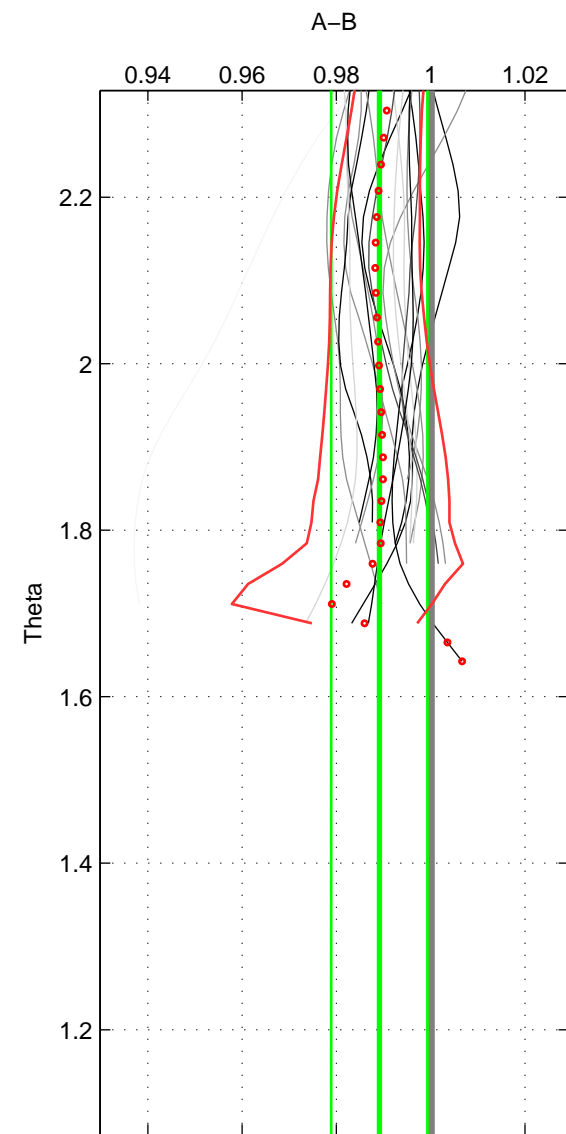

Cruise A (red). Date: Jun 2001 Cruisename: 591-49NZ20010604  
 Cruise B (blue). Date: Jun 2005 Cruisename: 707-49UP20050615

\*\*\* "Favourite" values are means of spaces 1 2.

	Offset	O.StDev	Ratio	R.Stdev	Rating
SIGMA:	-1.301	1.029	0.992	0.006	4
THETA:	-1.757	1.653	0.989	0.010	4
DEPTH:	-1.999	0.671	0.988	0.004	3
FAV. :	-1.529	1.341	0.991	0.008	4

Profiles of A: 9  
 Profiles of B: 12  
 Diff profs : 17  
 WMoffset (A-B): -1.3011  
 WMoffset stdev: 1.0288  
 WMratio (A/B): 0.99203  
 WMratio stdev: 0.00628

Quality (1-5): 4

Profiles of A: 9  
 Profiles of B: 12  
 Diff profs : 18  
 WMoffset (A-B): -1.7566  
 WMoffset stdev: 1.6526  
 WMratio (A/B): 0.98911  
 WMratio stdev: 0.010196

Quality (1-5): 4

Profiles of A: 9  
 Profiles of B: 12  
 Diff profs : 17  
 WMoffset (A-B): -1.999  
 WMoffset stdev: 0.67092  
 WMratio (A/B): 0.98773  
 WMratio stdev: 0.0041935

Quality (1-5): 3

Please note that statistics are bad.