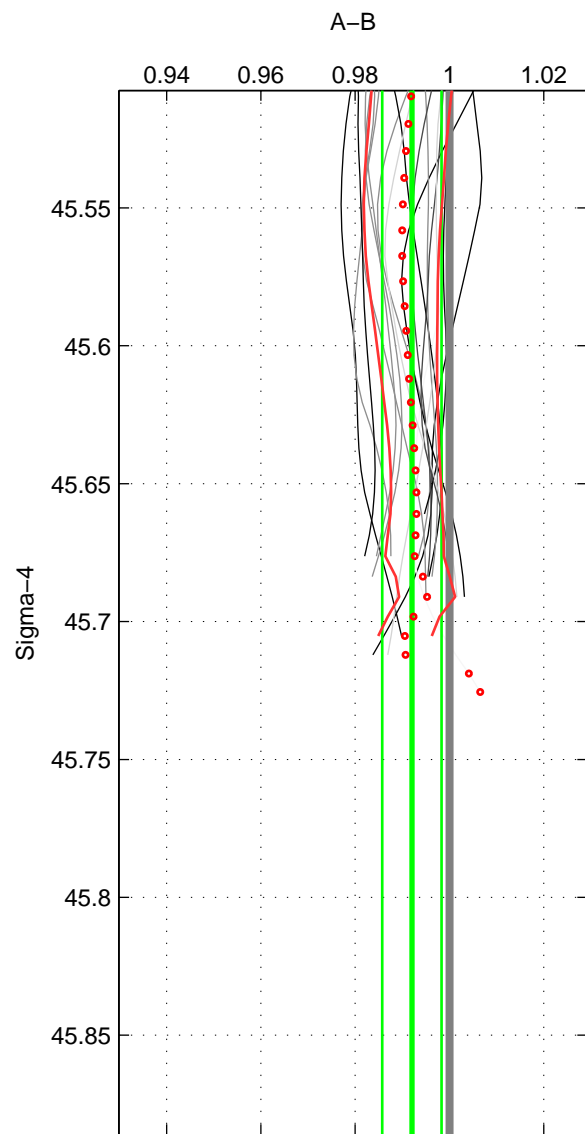

Cruise A (red). Date: Jun 2001 Cruisename: 591-49NZ20010604  
 Cruise B (blue). Date: Jun 2005 Cruisename: 707-49UP20050615

\*\*\* "Favourite" values are means of spaces 1 2.

	Offset	O.StDev	Ratio	R.Stdev	Rating
SIGMA:	-1.301	1.029	0.992	0.006	4
THETA:	-1.757	1.653	0.989	0.010	4
DEPTH:	-1.999	0.671	0.988	0.004	3
FAV. :	-1.529	1.341	0.991	0.008	4

Profiles of A: 9  
 Profiles of B: 12  
 Diff profs : 17  
 WMoffset (A-B): -1.3011  
 WMoffset stdev: 1.0288  
 WMratio (A/B): 0.99203  
 WMratio stdev: 0.00628

Quality (1-5): 4

Profiles of A: 9  
 Profiles of B: 12  
 Diff profs : 18  
 WMoffset (A-B): -1.7566  
 WMoffset stdev: 1.6526  
 WMratio (A/B): 0.98911  
 WMratio stdev: 0.010196

Quality (1-5): 4

Profiles of A: 9  
 Profiles of B: 12  
 Diff profs : 17  
 WMoffset (A-B): -1.999  
 WMoffset stdev: 0.67092  
 WMratio (A/B): 0.98773  
 WMratio stdev: 0.0041935

Quality (1-5): 3

Please note that statistics are bad.