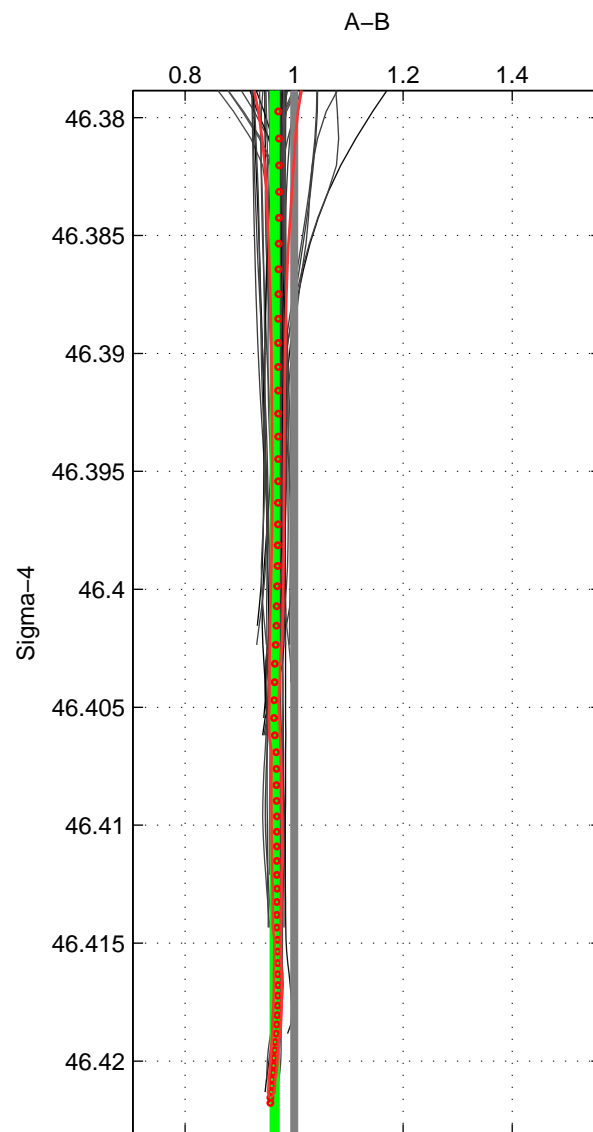

Cruise A (red). Date: Nov 1996 Cruisename: 95-58JH19961030

Cruise B (blue). Date: May 1997 Cruisename: 96-58JH19970414

*** "Favourite" values are means of spaces 1 2 3.

	Offset	O.StDev	Ratio	R.Stdev	Rating
SIGMA:	-0.415	0.083	0.964	0.007	4
THETA:	-0.334	0.082	0.971	0.007	4
DEPTH:	-0.300	0.129	0.975	0.011	4
FAV. :	-0.350	0.098	0.970	0.008	4

Profiles of A: 23
 Profiles of B: 31
 Diff profs : 76
 WMoffset (A-B): -0.41546
 WMoffset stdev: 0.082598
 WMratio (A/B): 0.96436
 WMratio stdev: 0.0068531

Quality (1-5): 4

Profiles of A: 23
 Profiles of B: 31
 Diff profs : 76
 WMoffset (A-B): -0.33354
 WMoffset stdev: 0.081912
 WMratio (A/B): 0.97135
 WMratio stdev: 0.0068247

Quality (1-5): 4

Profiles of A: 23
 Profiles of B: 31
 Diff profs : 76
 WMoffset (A-B): -0.30001
 WMoffset stdev: 0.12916
 WMratio (A/B): 0.97497
 WMratio stdev: 0.010655

Quality (1-5): 4