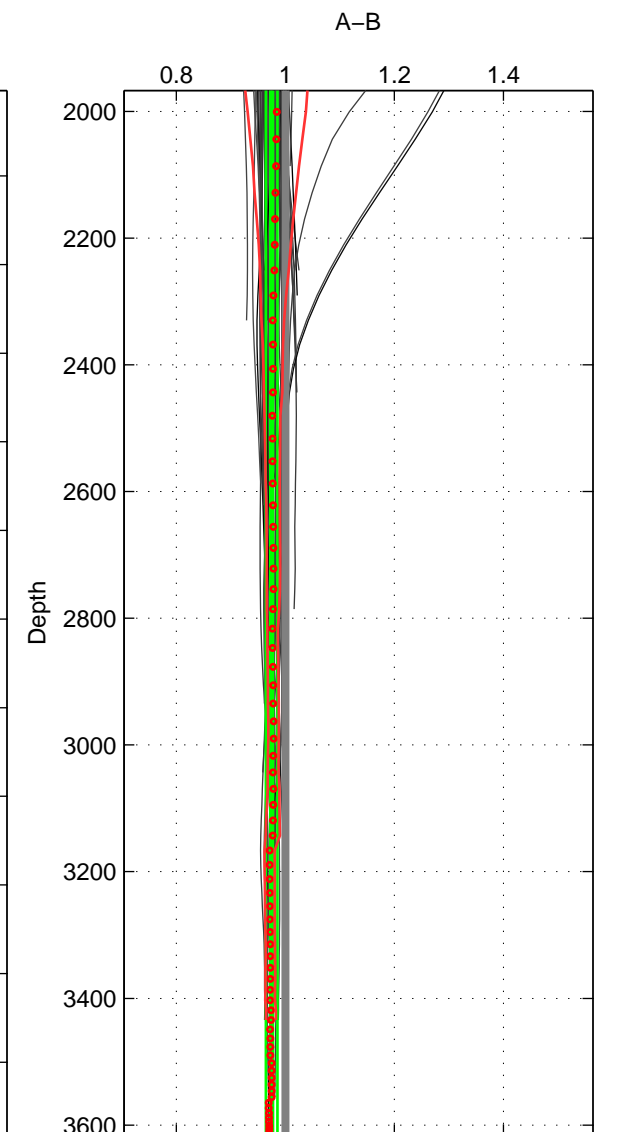

Cruise A (red). Date: Nov 1996 Cruisename: 95-58JH19961030

Cruise B (blue). Date: May 1997 Cruisename: 96-58JH19970414

*** "Favourite" values are means of spaces 1 2 3.

	Offset	O.StDev	Ratio	R.Stdev	Rating
SIGMA:	-0.415	0.083	0.964	0.007	4
THETA:	-0.334	0.082	0.971	0.007	4
DEPTH:	-0.300	0.129	0.975	0.011	4
FAV. :	-0.350	0.098	0.970	0.008	4

Profiles of A: 23
 Profiles of B: 31
 Diff profs : 76
 WMoffset (A-B): -0.41546
 WMoffset stdev: 0.082598
 WMratio (A/B): 0.96436
 WMratio stdev: 0.0068531

Quality (1-5): 4

Profiles of A: 23
 Profiles of B: 31
 Diff profs : 76
 WMoffset (A-B): -0.33354
 WMoffset stdev: 0.081912
 WMratio (A/B): 0.97135
 WMratio stdev: 0.0068247

Quality (1-5): 4

Profiles of A: 23
 Profiles of B: 31
 Diff profs : 76
 WMoffset (A-B): -0.30001
 WMoffset stdev: 0.12916
 WMratio (A/B): 0.97497
 WMratio stdev: 0.010655

Quality (1-5): 4