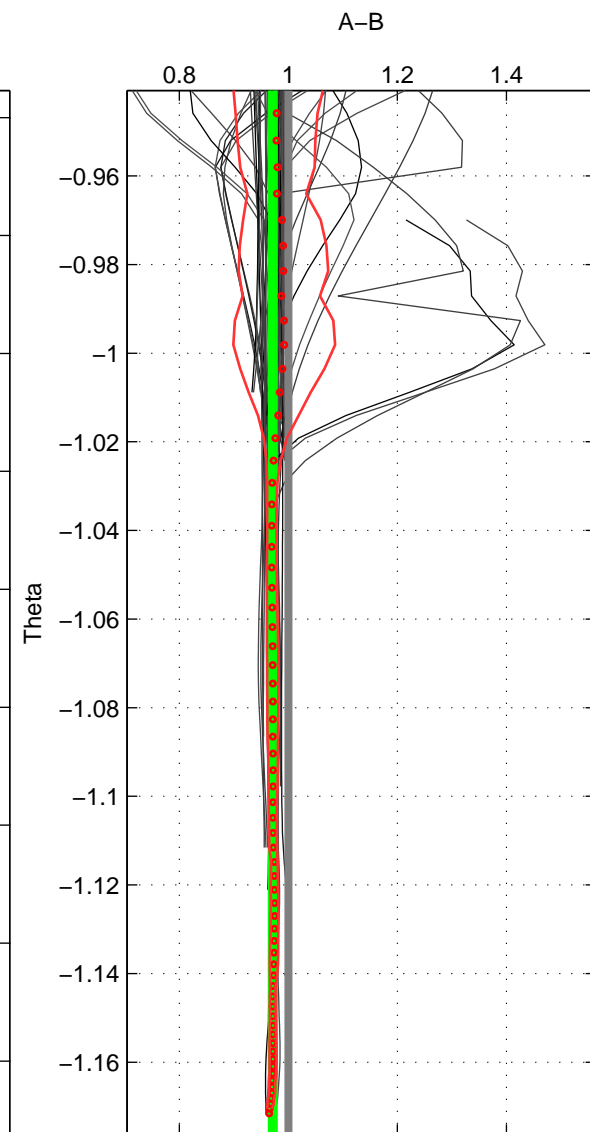

Cruise A (red). Date: Nov 1996 Cruisename: 95-58JH19961030

Cruise B (blue). Date: May 1997 Cruisename: 96-58JH19970414

*** "Favourite" values are means of spaces 1 2 3.

	Offset	O.StDev	Ratio	R.Stdev	Rating
SIGMA:	-0.415	0.083	0.964	0.007	4
THETA:	-0.334	0.082	0.971	0.007	4
DEPTH:	-0.300	0.129	0.975	0.011	4
FAV. :	-0.350	0.098	0.970	0.008	4

Profiles of A: 23
 Profiles of B: 31
 Diff profs : 76
 WMoffset (A-B): -0.41546
 WMoffset stdev: 0.082598
 WMratio (A/B): 0.96436
 WMratio stdev: 0.0068531

Quality (1-5): 4

Profiles of A: 23
 Profiles of B: 31
 Diff profs : 76
 WMoffset (A-B): -0.33354
 WMoffset stdev: 0.081912
 WMratio (A/B): 0.97135
 WMratio stdev: 0.0068247

Quality (1-5): 4

Profiles of A: 23
 Profiles of B: 31
 Diff profs : 76
 WMoffset (A-B): -0.30001
 WMoffset stdev: 0.12916
 WMratio (A/B): 0.97497
 WMratio stdev: 0.010655

Quality (1-5): 4