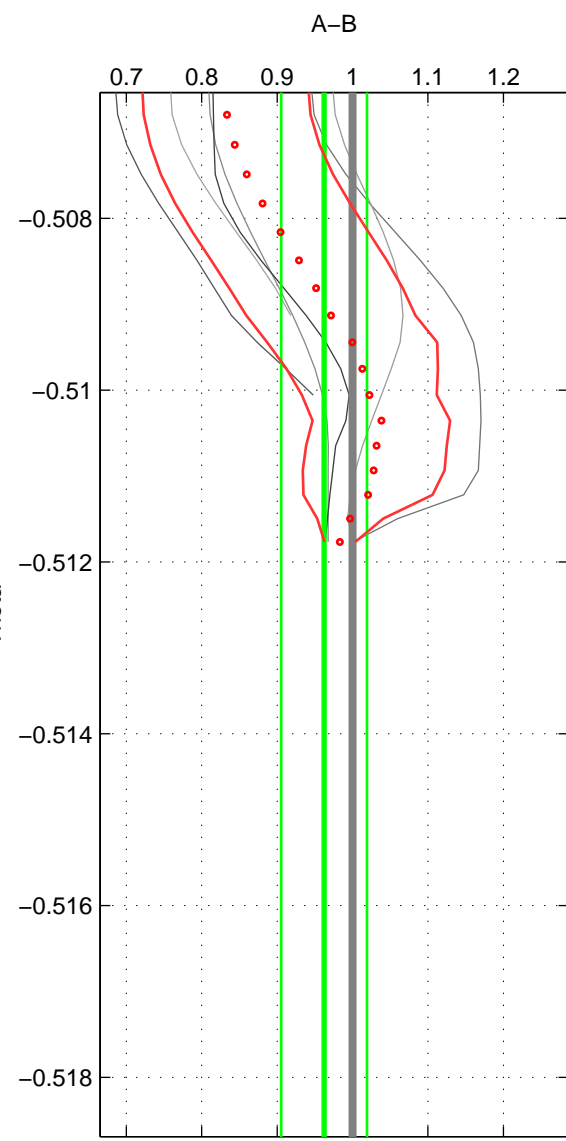

Cruise A (red). Date: Aug 2008 Cruisename: 46-18SN20080717

Cruise B (blue). Date: Aug 2004 Cruisename: 56-32H120040718

*** "Favourite" values are those of space 2.

	Offset	O.StDev	Ratio	R.Stdev	Rating
SIGMA:	-2.711	0.205	0.807	0.006	2
THETA:	-0.443	0.760	0.962	0.057	3
DEPTH:	-2.064	0.394	0.843	0.028	2
FAV. :	-0.443	0.760	0.962	0.057	3

Please note that statistics are bad.

Profiles of A: 3
 Profiles of B: 2
 Diff profs : 2
 WMoffset (A-B): -2.7112
 WMoffset stdev: 0.20529
 WMratio (A/B): 0.80683
 WMratio stdev: 0.0059649

Quality (1-5): 2

Profiles of A: 3
 Profiles of B: 5
 Diff profs : 6
 WMoffset (A-B): -0.44263
 WMoffset stdev: 0.76037
 WMratio (A/B): 0.96224
 WMratio stdev: 0.056948

Quality (1-5): 3

Please note that statistics are bad.

Profiles of A: 3
 Profiles of B: 4
 Diff profs : 4
 WMoffset (A-B): -2.0644
 WMoffset stdev: 0.39361
 WMratio (A/B): 0.84287
 WMratio stdev: 0.027953

Quality (1-5): 2