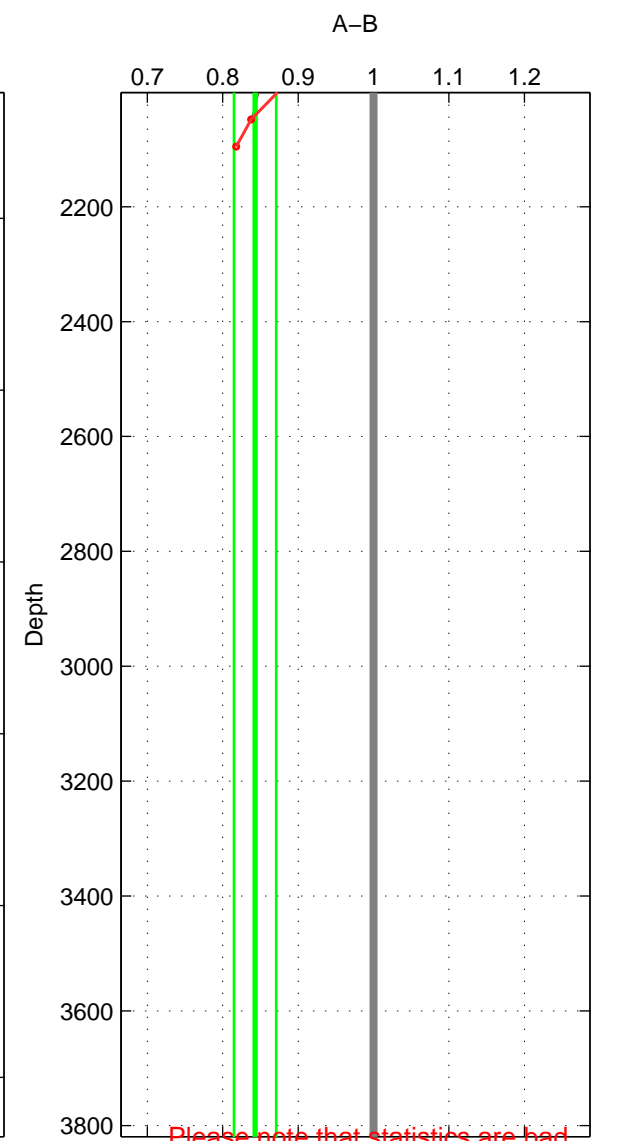

Cruise A (red). Date: Aug 2008 Cruisename: 46-18SN20080717

Cruise B (blue). Date: Aug 2004 Cruisename: 56-32H120040718

*** "Favourite" values are those of space 2.

	Offset	O.StDev	Ratio	R.Stdev	Rating
SIGMA:	-2.711	0.205	0.807	0.006	2
THETA:	-0.443	0.760	0.962	0.057	3
DEPTH:	-2.064	0.394	0.843	0.028	2
FAV. :	-0.443	0.760	0.962	0.057	3

Please note that statistics are bad.

Profiles of A: 3
 Profiles of B: 2
 Diff profs : 2
 WMoffset (A-B): -2.7112
 WMoffset stdev: 0.20529
 WMratio (A/B): 0.80683
 WMratio stdev: 0.0059649

Quality (1-5): 2

Profiles of A: 3
 Profiles of B: 5
 Diff profs : 6
 WMoffset (A-B): -0.44263
 WMoffset stdev: 0.76037
 WMratio (A/B): 0.96224
 WMratio stdev: 0.056948

Quality (1-5): 3

Please note that statistics are bad.

Profiles of A: 3
 Profiles of B: 4
 Diff profs : 4
 WMoffset (A-B): -2.0644
 WMoffset stdev: 0.39361
 WMratio (A/B): 0.84287
 WMratio stdev: 0.027953

Quality (1-5): 2