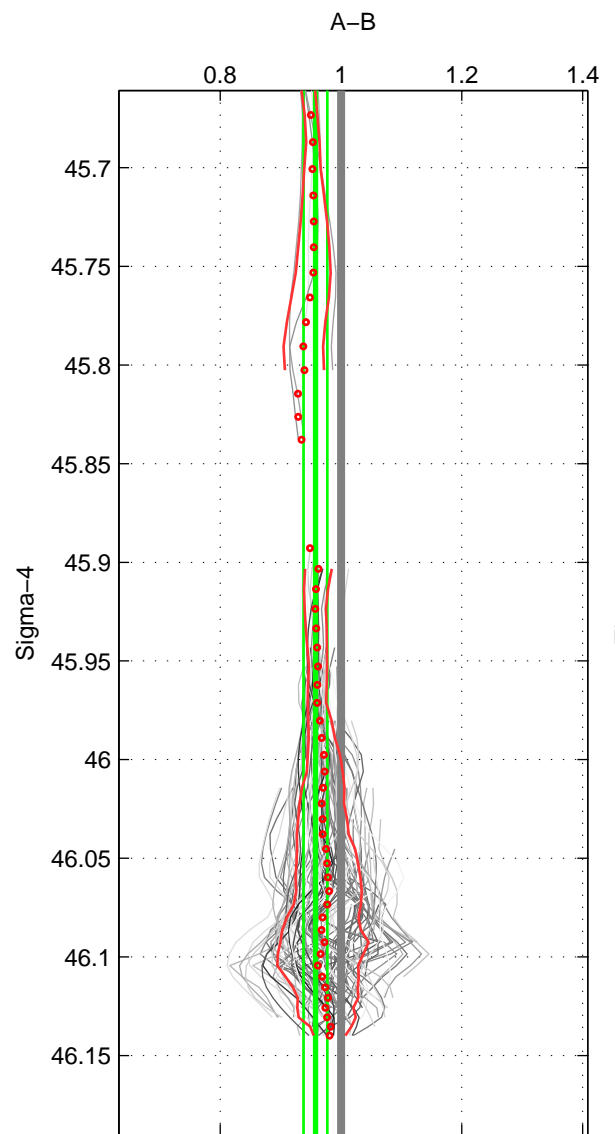

Cruise A (red). Date: Sep 1996 Cruisename: 332-09AR19960822
 Cruise B (blue). Date: Jan 2008 Cruisename: 338-09AR20071216

*** "Favourite" values are means of spaces 1 2 3.

	Offset	O.StDev	Ratio	R.Stdev	Rating
SIGMA:	-4.245	1.855	0.958	0.020	5
THETA:	-4.409	2.301	0.958	0.023	5
DEPTH:	-7.605	10.572	0.939	0.088	5
FAV.:	-5.420	4.909	0.951	0.044	5

Profiles of A: 20
 Profiles of B: 18
 Diff profs : 94
 WMoffset (A-B): -4.245
 WMoffset stdev: 1.8549
 WMratio (A/B): 0.95762
 WMratio stdev: 0.019681

Quality (1-5): 5

Profiles of A: 20
 Profiles of B: 18
 Diff profs : 94
 WMoffset (A-B): -4.4086
 WMoffset stdev: 2.3005
 WMratio (A/B): 0.95766
 WMratio stdev: 0.023471

Quality (1-5): 5

Profiles of A: 20
 Profiles of B: 18
 Diff profs : 94
 WMoffset (A-B): -7.605
 WMoffset stdev: 10.5716
 WMratio (A/B): 0.93873
 WMratio stdev: 0.087889

Quality (1-5): 5