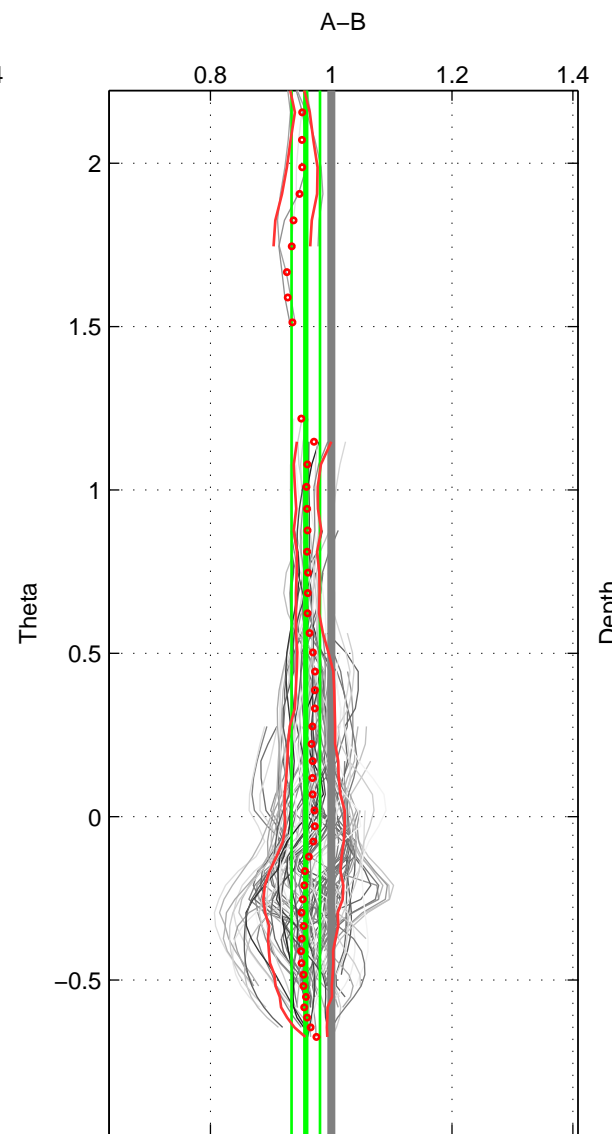

Cruise A (red). Date: Sep 1996 Cruisename: 332-09AR19960822
 Cruise B (blue). Date: Jan 2008 Cruisename: 338-09AR20071216

*** "Favourite" values are means of spaces 1 2 3.

	Offset	O.StDev	Ratio	R.Stdev	Rating
SIGMA:	-4.245	1.855	0.958	0.020	5
THETA:	-4.409	2.301	0.958	0.023	5
DEPTH:	-7.605	10.572	0.939	0.088	5
FAV.:	-5.420	4.909	0.951	0.044	5

Profiles of A: 20
 Profiles of B: 18
 Diff profs : 94
 WMoffset (A-B): -4.245
 WMoffset stdev: 1.8549
 WMratio (A/B): 0.95762
 WMratio stdev: 0.019681

Quality (1-5): 5

Profiles of A: 20
 Profiles of B: 18
 Diff profs : 94
 WMoffset (A-B): -4.4086
 WMoffset stdev: 2.3005
 WMratio (A/B): 0.95766
 WMratio stdev: 0.023471

Quality (1-5): 5

Profiles of A: 20
 Profiles of B: 18
 Diff profs : 94
 WMoffset (A-B): -7.605
 WMoffset stdev: 10.5716
 WMratio (A/B): 0.93873
 WMratio stdev: 0.087889

Quality (1-5): 5