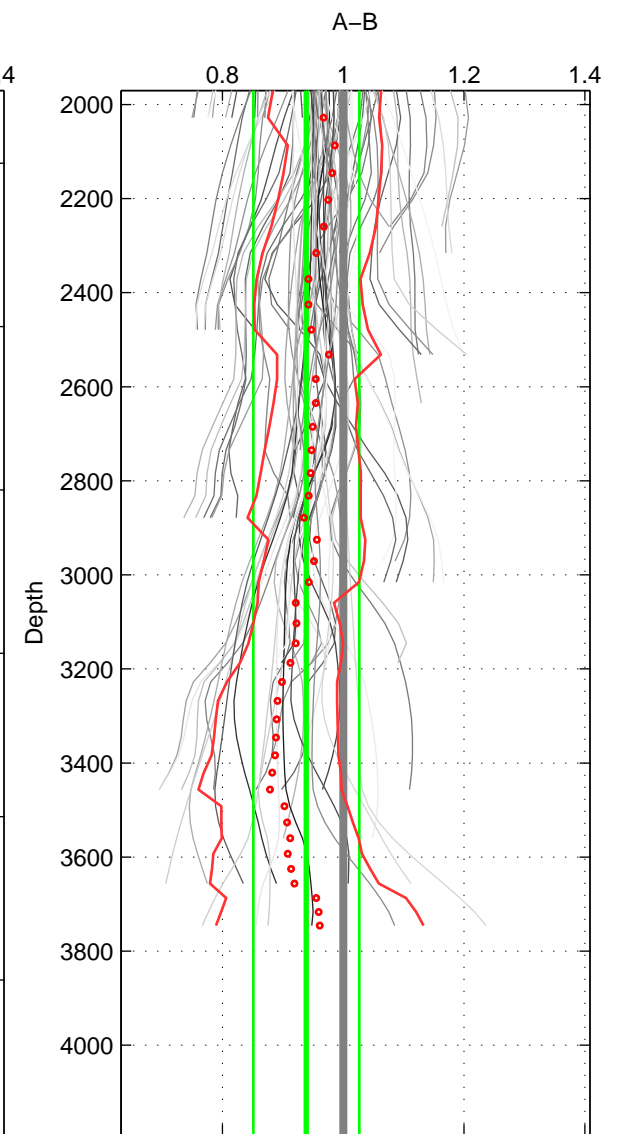

Cruise A (red). Date: Sep 1996 Cruisename: 332-09AR19960822
 Cruise B (blue). Date: Jan 2008 Cruisename: 338-09AR20071216

*** "Favourite" values are means of spaces 1 2 3.

	Offset	O.StDev	Ratio	R.Stdev	Rating
SIGMA:	-4.245	1.855	0.958	0.020	5
THETA:	-4.409	2.301	0.958	0.023	5
DEPTH:	-7.605	10.572	0.939	0.088	5
FAV.:	-5.420	4.909	0.951	0.044	5

Profiles of A: 20
 Profiles of B: 18
 Diff profs : 94
 WMoffset (A-B): -4.245
 WMoffset stdev: 1.8549
 WMratio (A/B): 0.95762
 WMratio stdev: 0.019681

Quality (1-5): 5

Profiles of A: 20
 Profiles of B: 18
 Diff profs : 94
 WMoffset (A-B): -4.4086
 WMoffset stdev: 2.3005
 WMratio (A/B): 0.95766
 WMratio stdev: 0.023471

Quality (1-5): 5

Profiles of A: 20
 Profiles of B: 18
 Diff profs : 94
 WMoffset (A-B): -7.605
 WMoffset stdev: 10.5716
 WMratio (A/B): 0.93873
 WMratio stdev: 0.087889

Quality (1-5): 5