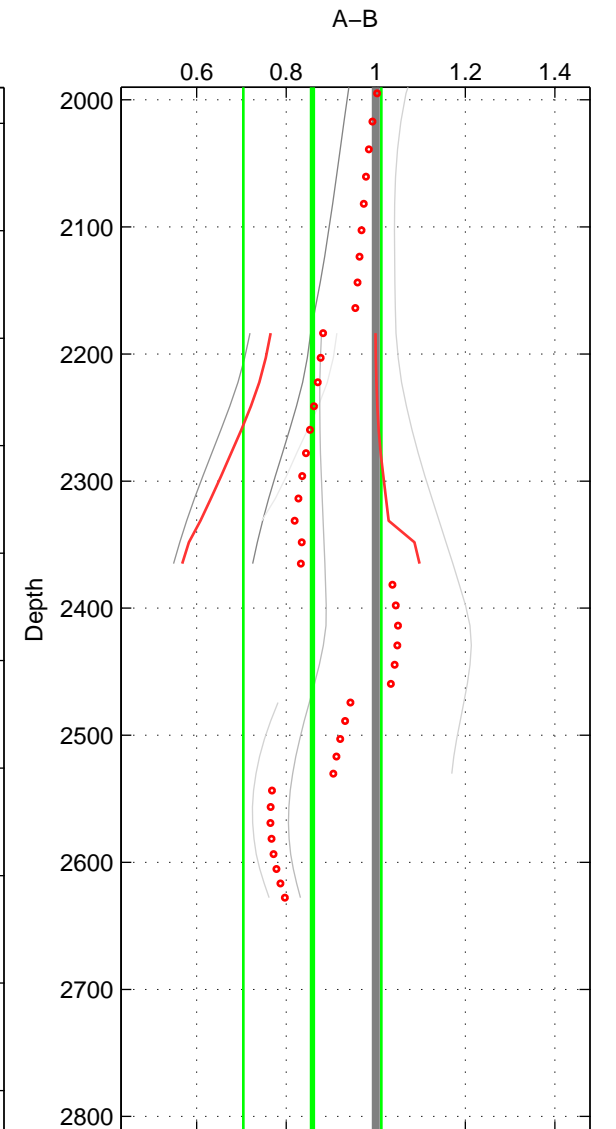

Cruise A (red). Date: Jan 2011 Cruisename: 280-45CE20110103

Cruise B (blue). Date: Oct 2000 Cruisename: 285-64PE20000926

\*\*\* "Favourite" values are means of spaces 1 2 3.

	Offset	O.StDev	Ratio	R.Stdev	Rating
SIGMA:	-0.582	0.672	0.970	0.040	2
THETA:	-1.190	0.914	0.927	0.050	2
DEPTH:	-2.800	3.069	0.858	0.154	2
FAV.:	-1.524	1.552	0.919	0.081	2

Profiles of A: 3  
 Profiles of B: 3  
 Diff profs : 8  
 WMoffset (A-B): -0.58195  
 WMoffset stdev: 0.67236  
 WMratio (A/B): 0.97017  
 WMratio stdev: 0.039576

Quality (1-5): 2

Profiles of A: 3  
 Profiles of B: 3  
 Diff profs : 8  
 WMoffset (A-B): -1.1902  
 WMoffset stdev: 0.9143  
 WMratio (A/B): 0.92735  
 WMratio stdev: 0.04971

Quality (1-5): 2

Profiles of A: 3  
 Profiles of B: 3  
 Diff profs : 6  
 WMoffset (A-B): -2.8001  
 WMoffset stdev: 3.0693  
 WMratio (A/B): 0.85837  
 WMratio stdev: 0.15408

Quality (1-5): 2