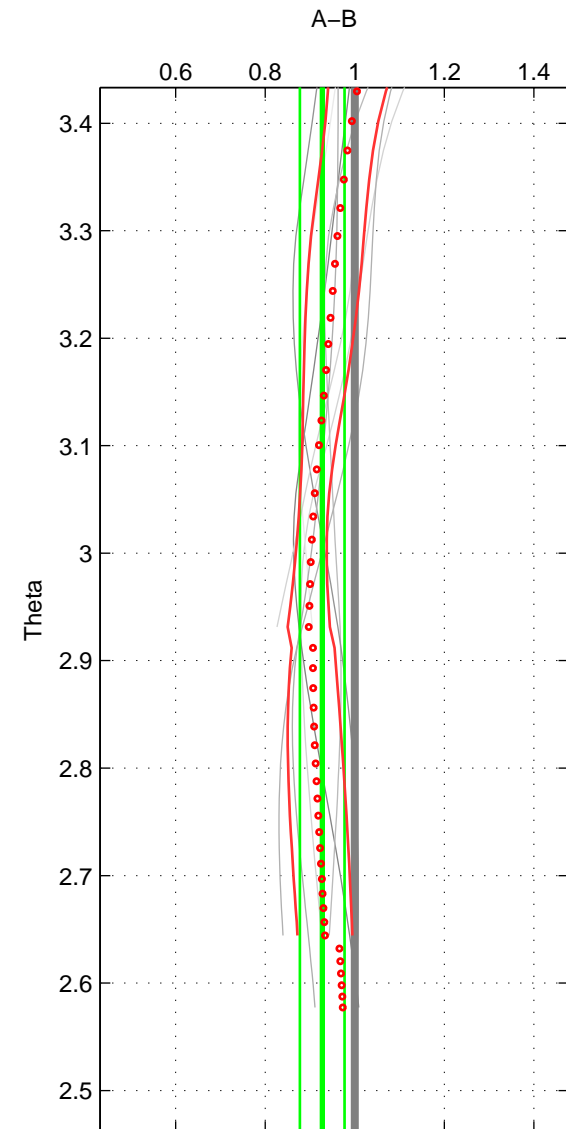

Cruise A (red). Date: Jan 2011 Cruisename: 280-45CE20110103

Cruise B (blue). Date: Oct 2000 Cruisename: 285-64PE20000926

\*\*\* "Favourite" values are means of spaces 1 2 3.

	Offset	O.StDev	Ratio	R.Stdev	Rating
SIGMA:	-0.582	0.672	0.970	0.040	2
THETA:	-1.190	0.914	0.927	0.050	2
DEPTH:	-2.800	3.069	0.858	0.154	2
FAV.:	-1.524	1.552	0.919	0.081	2

Profiles of A: 3  
 Profiles of B: 3  
 Diff profs : 8  
 WMoffset (A-B): -0.58195  
 WMoffset stdev: 0.67236  
 WMratio (A/B): 0.97017  
 WMratio stdev: 0.039576

Quality (1-5): 2

Profiles of A: 3  
 Profiles of B: 3  
 Diff profs : 8  
 WMoffset (A-B): -1.1902  
 WMoffset stdev: 0.9143  
 WMratio (A/B): 0.92735  
 WMratio stdev: 0.04971

Quality (1-5): 2

Profiles of A: 3  
 Profiles of B: 3  
 Diff profs : 6  
 WMoffset (A-B): -2.8001  
 WMoffset stdev: 3.0693  
 WMratio (A/B): 0.85837  
 WMratio stdev: 0.15408

Quality (1-5): 2