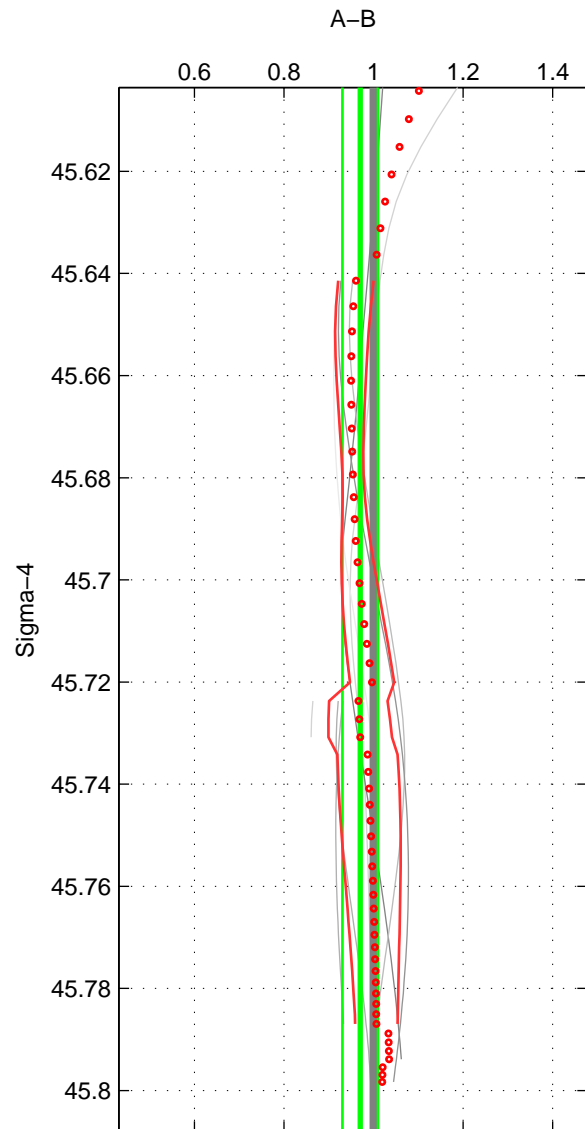

Cruise A (red). Date: Jan 2011 Cruisename: 280-45CE20110103

Cruise B (blue). Date: Oct 2000 Cruisename: 285-64PE20000926

\*\*\* "Favourite" values are means of spaces 1 2 3.

	Offset	O.StDev	Ratio	R.Stdev	Rating
SIGMA:	-0.582	0.672	0.970	0.040	2
THETA:	-1.190	0.914	0.927	0.050	2
DEPTH:	-2.800	3.069	0.858	0.154	2
FAV.:	-1.524	1.552	0.919	0.081	2

Profiles of A: 3  
 Profiles of B: 3  
 Diff profs : 8  
 WMoffset (A-B): -0.58195  
 WMoffset stdev: 0.67236  
 WMratio (A/B): 0.97017  
 WMratio stdev: 0.039576

Quality (1-5): 2

Profiles of A: 3  
 Profiles of B: 3  
 Diff profs : 8  
 WMoffset (A-B): -1.1902  
 WMoffset stdev: 0.9143  
 WMratio (A/B): 0.92735  
 WMratio stdev: 0.04971

Quality (1-5): 2

Profiles of A: 3  
 Profiles of B: 3  
 Diff profs : 6  
 WMoffset (A-B): -2.8001  
 WMoffset stdev: 3.0693  
 WMratio (A/B): 0.85837  
 WMratio stdev: 0.15408

Quality (1-5): 2