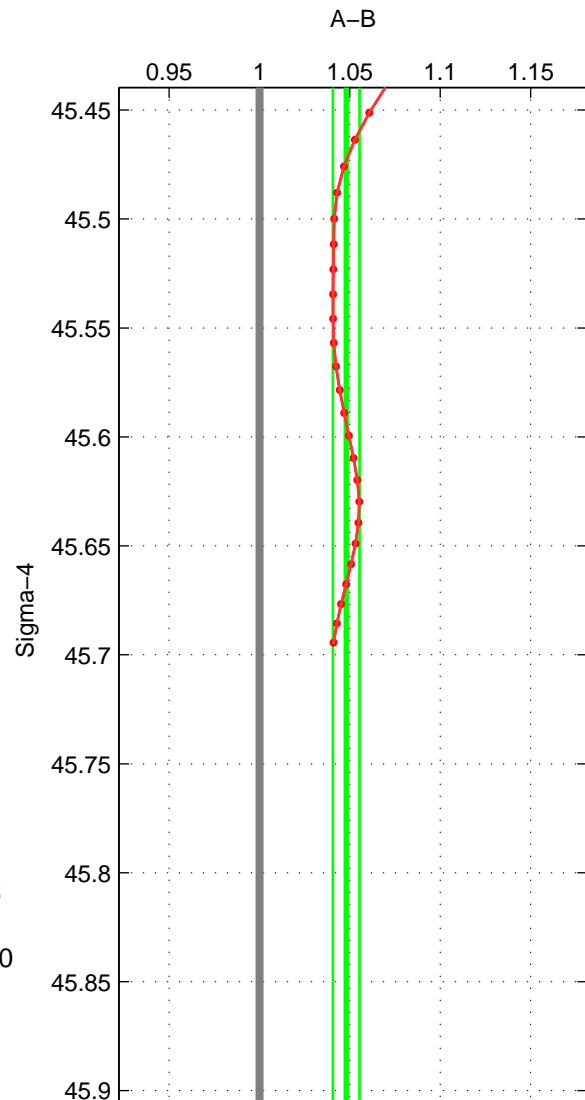

Cruise A (red). Date: Sep 1992 Cruisename: 494-322019920816

Cruise B (blue). Date: Nov 2001 Cruisename: 695-49UP20011010

*** "Favourite" values are means of spaces 2 3.

	Offset	O.StDev	Ratio	R.Stdev	Rating
SIGMA:	7.256	1.037	1.048	0.007	2
THETA:	5.304	0.571	1.037	0.004	5
DEPTH:	5.875	0.462	1.040	0.003	5
FAV. :	5.590	0.516	1.038	0.004	5

Please note that statistics are bad.

Profiles of A: 33
 Profiles of B: 1
 Diff profs : 1
 WMoffset (A-B): 7.2557
 WMoffset stdev: 1.0369
 WMratio (A/B): 1.048
 WMratio stdev: 0.0074299

Quality (1-5): 2

Profiles of A: 33
 Profiles of B: 14
 Diff profs : 42
 WMoffset (A-B): 5.3039
 WMoffset stdev: 0.57052
 WMratio (A/B): 1.0368
 WMratio stdev: 0.0039359

Quality (1-5): 5

Profiles of A: 33
 Profiles of B: 14
 Diff profs : 42
 WMoffset (A-B): 5.8752
 WMoffset stdev: 0.46234
 WMratio (A/B): 1.0398
 WMratio stdev: 0.003146

Quality (1-5): 5