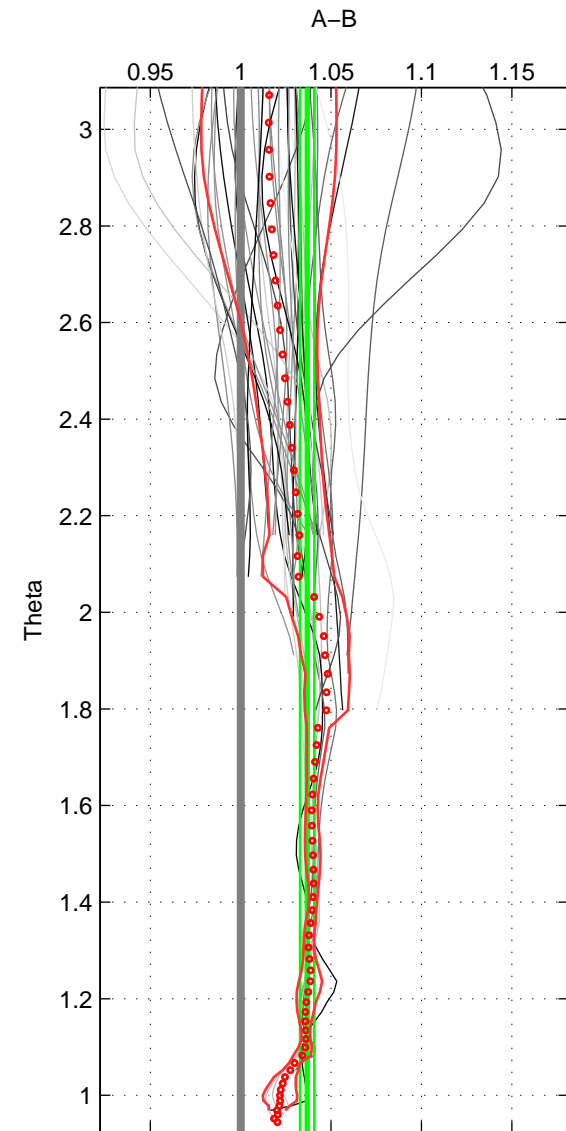

Cruise A (red). Date: Sep 1992 Cruisename: 494-322019920816

Cruise B (blue). Date: Nov 2001 Cruisename: 695-49UP20011010

*** "Favourite" values are means of spaces 2 3.

	Offset	O.StDev	Ratio	R.Stdev	Rating
SIGMA:	7.256	1.037	1.048	0.007	2
THETA:	5.304	0.571	1.037	0.004	5
DEPTH:	5.875	0.462	1.040	0.003	5
FAV. :	5.590	0.516	1.038	0.004	5

Please note that statistics are bad.

Profiles of A: 33
 Profiles of B: 1
 Diff profs : 1
 WMoffset (A-B): 7.2557
 WMoffset stdev: 1.0369
 WMratio (A/B): 1.048
 WMratio stdev: 0.0074299

Quality (1-5): 2

Profiles of A: 33
 Profiles of B: 14
 Diff profs : 42
 WMoffset (A-B): 5.3039
 WMoffset stdev: 0.57052
 WMratio (A/B): 1.0368
 WMratio stdev: 0.0039359

Quality (1-5): 5

Profiles of A: 33
 Profiles of B: 14
 Diff profs : 42
 WMoffset (A-B): 5.8752
 WMoffset stdev: 0.46234
 WMratio (A/B): 1.0398
 WMratio stdev: 0.003146

Quality (1-5): 5