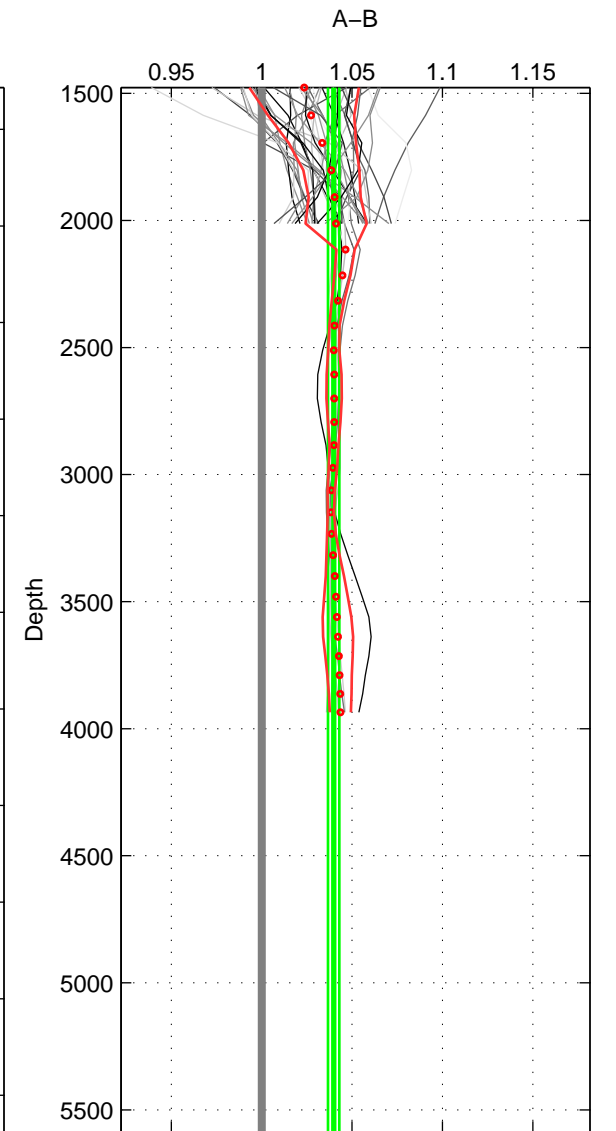

Cruise A (red). Date: Sep 1992 Cruisename: 494-322019920816

Cruise B (blue). Date: Nov 2001 Cruisename: 695-49UP20011010

*** "Favourite" values are means of spaces 2 3.

	Offset	O.StDev	Ratio	R.Stdev	Rating
SIGMA:	7.256	1.037	1.048	0.007	2
THETA:	5.304	0.571	1.037	0.004	5
DEPTH:	5.875	0.462	1.040	0.003	5
FAV. :	5.590	0.516	1.038	0.004	5

Please note that statistics are bad.

Profiles of A: 33
 Profiles of B: 1
 Diff profs : 1
 WMoffset (A-B): 7.2557
 WMoffset stdev: 1.0369
 WMratio (A/B): 1.048
 WMratio stdev: 0.0074299

Quality (1-5): 2

Profiles of A: 33
 Profiles of B: 14
 Diff profs : 42
 WMoffset (A-B): 5.3039
 WMoffset stdev: 0.57052
 WMratio (A/B): 1.0368
 WMratio stdev: 0.0039359

Quality (1-5): 5

Profiles of A: 33
 Profiles of B: 14
 Diff profs : 42
 WMoffset (A-B): 5.8752
 WMoffset stdev: 0.46234
 WMratio (A/B): 1.0398
 WMratio stdev: 0.003146

Quality (1-5): 5