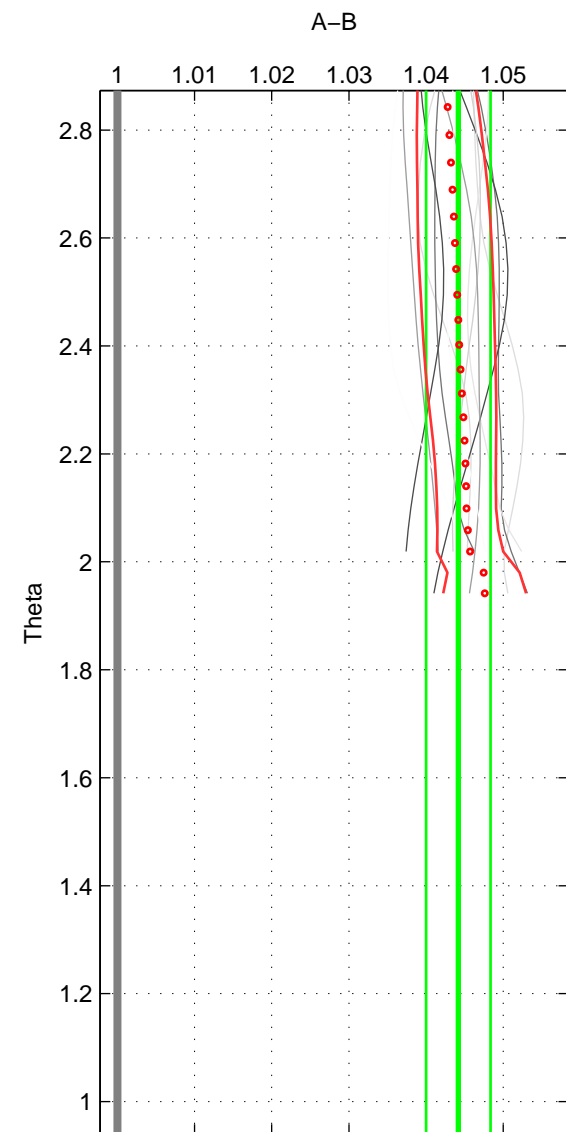

Cruise A (red). Date: Mar 1989 Cruisename: 507-32MW19890206

Cruise B (blue). Date: Oct 1999 Cruisename: 688-49UP19990917

*** "Favourite" values are means of spaces 1 2.

	Offset	O.StDev	Ratio	R.Stdev	Rating
SIGMA:	5.286	0.438	1.041	0.003	3
THETA:	5.670	0.523	1.044	0.004	3
DEPTH:	3.229	1.072	1.024	0.007	2
FAV. :	5.478	0.480	1.042	0.004	3

Profiles of A: 5
 Profiles of B: 1
 Diff profs : 5
 WMoffset (A-B): 5.2864
 WMoffset stdev: 0.43776
 WMratio (A/B): 1.0407
 WMratio stdev: 0.0033619

Quality (1-5): 3

Profiles of A: 5
 Profiles of B: 3
 Diff profs : 12
 WMoffset (A-B): 5.6701
 WMoffset stdev: 0.52271
 WMratio (A/B): 1.0442
 WMratio stdev: 0.0041744

Quality (1-5): 3

Profiles of A: 5
 Profiles of B: 3
 Diff profs : 12
 WMoffset (A-B): 3.2292
 WMoffset stdev: 1.0725
 WMratio (A/B): 1.0245
 WMratio stdev: 0.0073336

Quality (1-5): 2

Please note that statistics are bad.