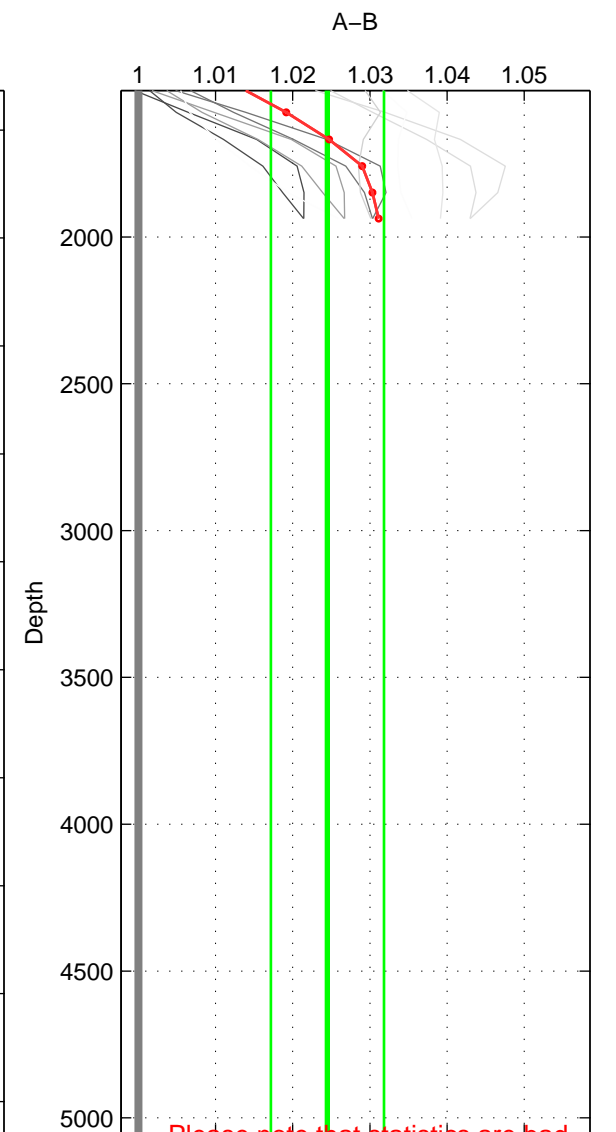

Cruise A (red). Date: Mar 1989 Cruisename: 507-32MW19890206

Cruise B (blue). Date: Oct 1999 Cruisename: 688-49UP19990917

*** "Favourite" values are means of spaces 1 2.

	Offset	O.StDev	Ratio	R.Stdev	Rating
SIGMA:	5.286	0.438	1.041	0.003	3
THETA:	5.670	0.523	1.044	0.004	3
DEPTH:	3.229	1.072	1.024	0.007	2
FAV. :	5.478	0.480	1.042	0.004	3

Profiles of A: 5
 Profiles of B: 1
 Diff profs : 5
 WMoffset (A-B): 5.2864
 WMoffset stdev: 0.43776
 WMratio (A/B): 1.0407
 WMratio stdev: 0.0033619

Quality (1-5): 3

Profiles of A: 5
 Profiles of B: 3
 Diff profs : 12
 WMoffset (A-B): 5.6701
 WMoffset stdev: 0.52271
 WMratio (A/B): 1.0442
 WMratio stdev: 0.0041744

Quality (1-5): 3

Profiles of A: 5
 Profiles of B: 3
 Diff profs : 12
 WMoffset (A-B): 3.2292
 WMoffset stdev: 1.0725
 WMratio (A/B): 1.0245
 WMratio stdev: 0.0073336

Quality (1-5): 2

Please note that statistics are bad.