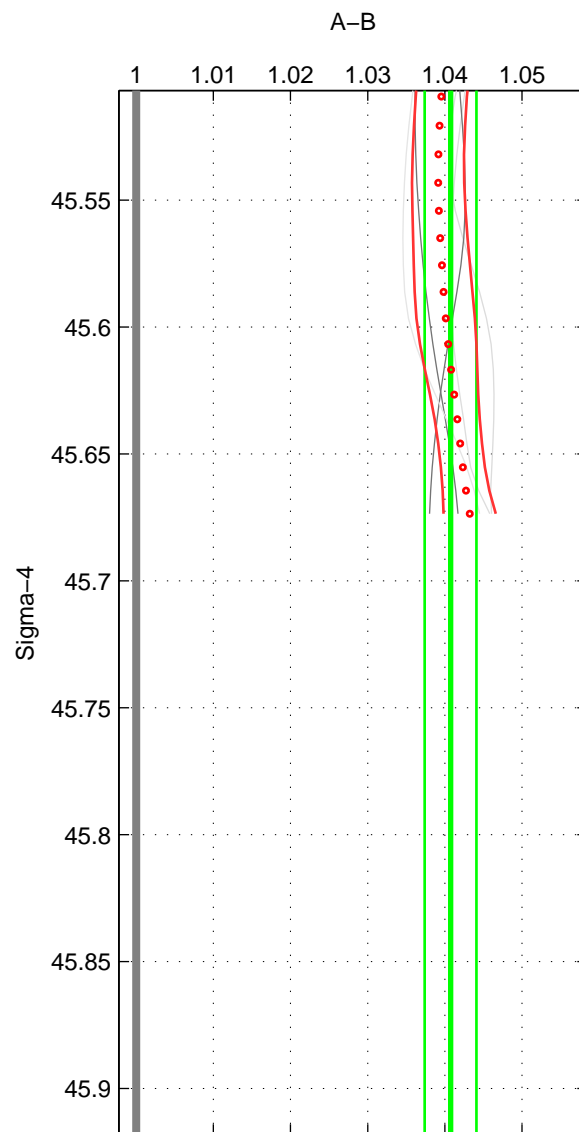

Cruise A (red). Date: Mar 1989 Cruisename: 507-32MW19890206

Cruise B (blue). Date: Oct 1999 Cruisename: 688-49UP19990917

*** "Favourite" values are means of spaces 1 2.

	Offset	O.StDev	Ratio	R.Stdev	Rating
SIGMA:	5.286	0.438	1.041	0.003	3
THETA:	5.670	0.523	1.044	0.004	3
DEPTH:	3.229	1.072	1.024	0.007	2
FAV. :	5.478	0.480	1.042	0.004	3

Profiles of A: 5
 Profiles of B: 1
 Diff profs : 5
 WMoffset (A-B): 5.2864
 WMoffset stdev: 0.43776
 WMratio (A/B): 1.0407
 WMratio stdev: 0.0033619

Quality (1-5): 3

Profiles of A: 5
 Profiles of B: 3
 Diff profs : 12
 WMoffset (A-B): 5.6701
 WMoffset stdev: 0.52271
 WMratio (A/B): 1.0442
 WMratio stdev: 0.0041744

Quality (1-5): 3

Profiles of A: 5
 Profiles of B: 3
 Diff profs : 12
 WMoffset (A-B): 3.2292
 WMoffset stdev: 1.0725
 WMratio (A/B): 1.0245
 WMratio stdev: 0.0073336

Quality (1-5): 2

Please note that statistics are bad.