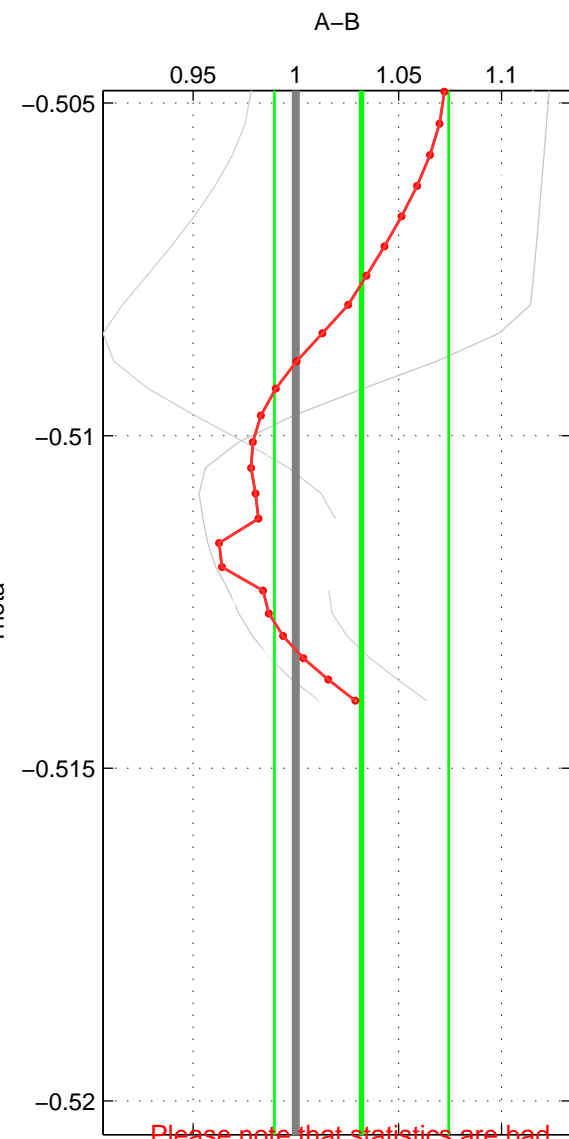

Cruise A (red). Date: Aug 2003 Cruisename: 40-18SN20030806

Cruise B (blue). Date: May 2002 Cruisename: 51-32H120020505

*** "Favourite" values are means of spaces 1 2 3.

	Offset	O.StDev	Ratio	R.Stdev	Rating
SIGMA:	-0.287	0.082	0.976	0.006	2
THETA:	0.337	0.480	1.032	0.042	2
DEPTH:	-0.114	0.187	0.991	0.014	2
FAV. :	-0.021	0.250	1.000	0.021	2

Please note that statistics are bad.

Profiles of A: 2
 Profiles of B: 3
 Diff profs : 1
 WMoffset (A-B): -0.28697
 WMoffset stdev: 0.082455
 WMratio (A/B): 0.97604
 WMratio stdev: 0.0061858

Quality (1-5): 2

Please note that statistics are bad.

Profiles of A: 2
 Profiles of B: 3
 Diff profs : 3
 WMoffset (A-B): 0.3373
 WMoffset stdev: 0.48022
 WMratio (A/B): 1.032
 WMratio stdev: 0.042335

Quality (1-5): 2

Please note that statistics are bad.

Profiles of A: 2
 Profiles of B: 3
 Diff profs : 3
 WMoffset (A-B): -0.11377
 WMoffset stdev: 0.18733
 WMratio (A/B): 0.99141
 WMratio stdev: 0.014239

Quality (1-5): 2