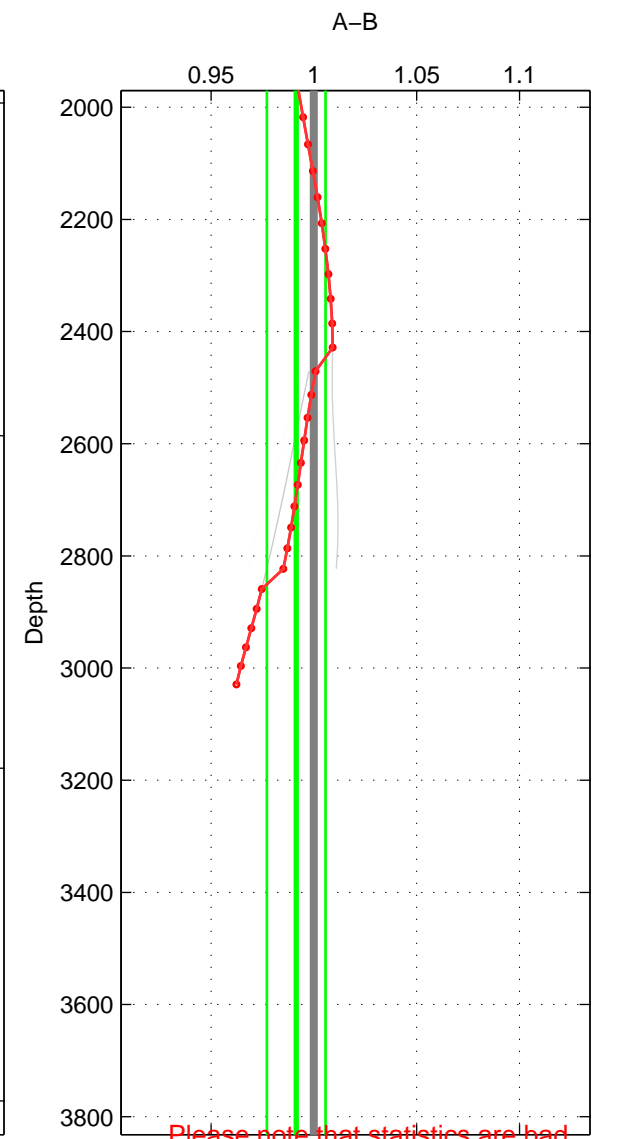

Cruise A (red). Date: Aug 2003 Cruisename: 40-18SN20030806

Cruise B (blue). Date: May 2002 Cruisename: 51-32H120020505

*** "Favourite" values are means of spaces 1 2 3.

	Offset	O.StDev	Ratio	R.Stdev	Rating
SIGMA:	-0.287	0.082	0.976	0.006	2
THETA:	0.337	0.480	1.032	0.042	2
DEPTH:	-0.114	0.187	0.991	0.014	2
FAV. :	-0.021	0.250	1.000	0.021	2

Please note that statistics are bad.

Profiles of A: 2
 Profiles of B: 3
 Diff profs : 1
 WMoffset (A-B): -0.28697
 WMoffset stdev: 0.082455
 WMratio (A/B): 0.97604
 WMratio stdev: 0.0061858

Quality (1-5): 2

Please note that statistics are bad.

Profiles of A: 2
 Profiles of B: 3
 Diff profs : 3
 WMoffset (A-B): 0.3373
 WMoffset stdev: 0.48022
 WMratio (A/B): 1.032
 WMratio stdev: 0.042335

Quality (1-5): 2

Please note that statistics are bad.

Profiles of A: 2
 Profiles of B: 3
 Diff profs : 3
 WMoffset (A-B): -0.11377
 WMoffset stdev: 0.18733
 WMratio (A/B): 0.99141
 WMratio stdev: 0.014239

Quality (1-5): 2