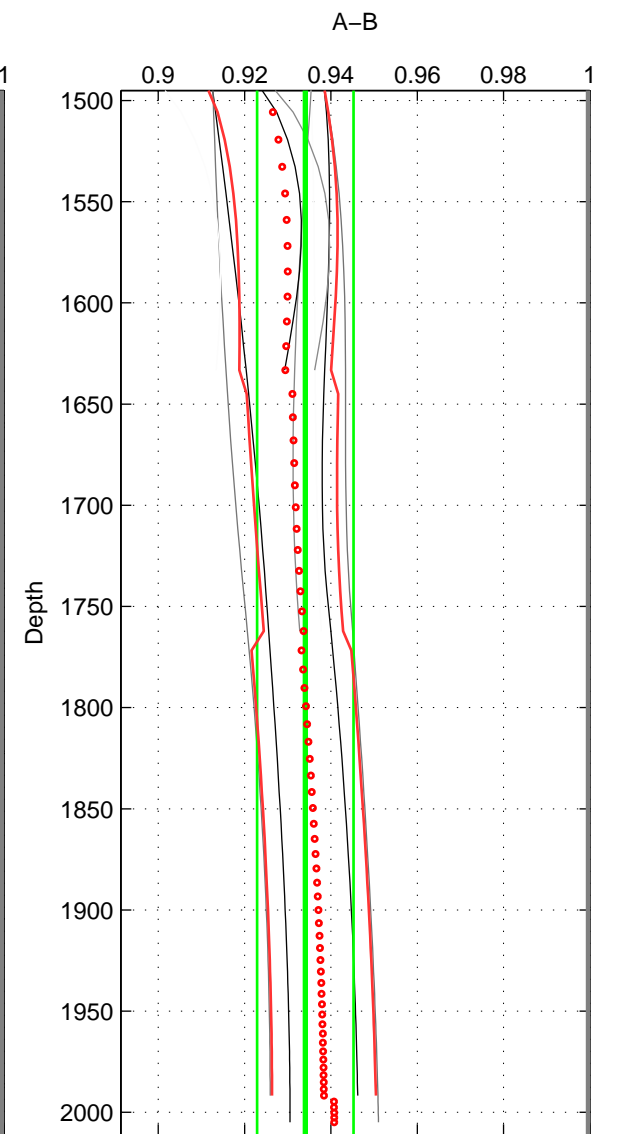

Cruise A (red). Date: May 2001 Cruisename: 693-49UP20010424
 Cruise B (blue). Date: Nov 2001 Cruisename: 695-49UP20011010

*** "Favourite" values are means of spaces 1 2 3.

	Offset	O.StDev	Ratio	R.Stdev	Rating
SIGMA:	-11.435	2.129	0.926	0.013	2
THETA:	-10.348	2.191	0.933	0.013	2
DEPTH:	-10.183	1.839	0.934	0.011	2
FAV. :	-10.655	2.053	0.931	0.013	2

Profiles of A: 3
 Profiles of B: 2
 Diff profs : 6
 WMoffset (A-B): -11.4354
 WMoffset stdev: 2.1293
 WMratio (A/B): 0.92585
 WMratio stdev: 0.013074

Quality (1-5): 2

Profiles of A: 3
 Profiles of B: 3
 Diff profs : 9
 WMoffset (A-B): -10.3479
 WMoffset stdev: 2.1913
 WMratio (A/B): 0.93268
 WMratio stdev: 0.013444

Quality (1-5): 2

Profiles of A: 3
 Profiles of B: 3
 Diff profs : 9
 WMoffset (A-B): -10.1829
 WMoffset stdev: 1.8394
 WMratio (A/B): 0.93408
 WMratio stdev: 0.011157

Quality (1-5): 2