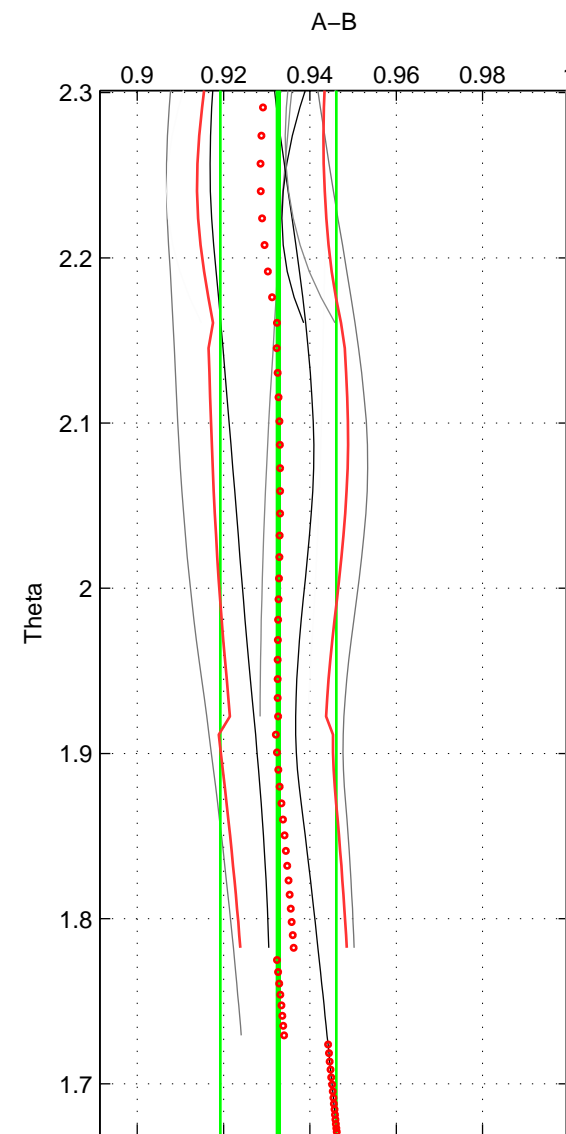

Cruise A (red). Date: May 2001 Cruisename: 693-49UP20010424
 Cruise B (blue). Date: Nov 2001 Cruisename: 695-49UP20011010

*** "Favourite" values are means of spaces 1 2 3.

	Offset	O.StDev	Ratio	R.Stdev	Rating
SIGMA:	-11.435	2.129	0.926	0.013	2
THETA:	-10.348	2.191	0.933	0.013	2
DEPTH:	-10.183	1.839	0.934	0.011	2
FAV. :	-10.655	2.053	0.931	0.013	2

Profiles of A: 3
 Profiles of B: 2
 Diff profs : 6
 WMoffset (A-B): -11.4354
 WMoffset stdev: 2.1293
 WMratio (A/B): 0.92585
 WMratio stdev: 0.013074

Quality (1-5): 2

Profiles of A: 3
 Profiles of B: 3
 Diff profs : 9
 WMoffset (A-B): -10.3479
 WMoffset stdev: 2.1913
 WMratio (A/B): 0.93268
 WMratio stdev: 0.013444

Quality (1-5): 2

Profiles of A: 3
 Profiles of B: 3
 Diff profs : 9
 WMoffset (A-B): -10.1829
 WMoffset stdev: 1.8394
 WMratio (A/B): 0.93408
 WMratio stdev: 0.011157

Quality (1-5): 2