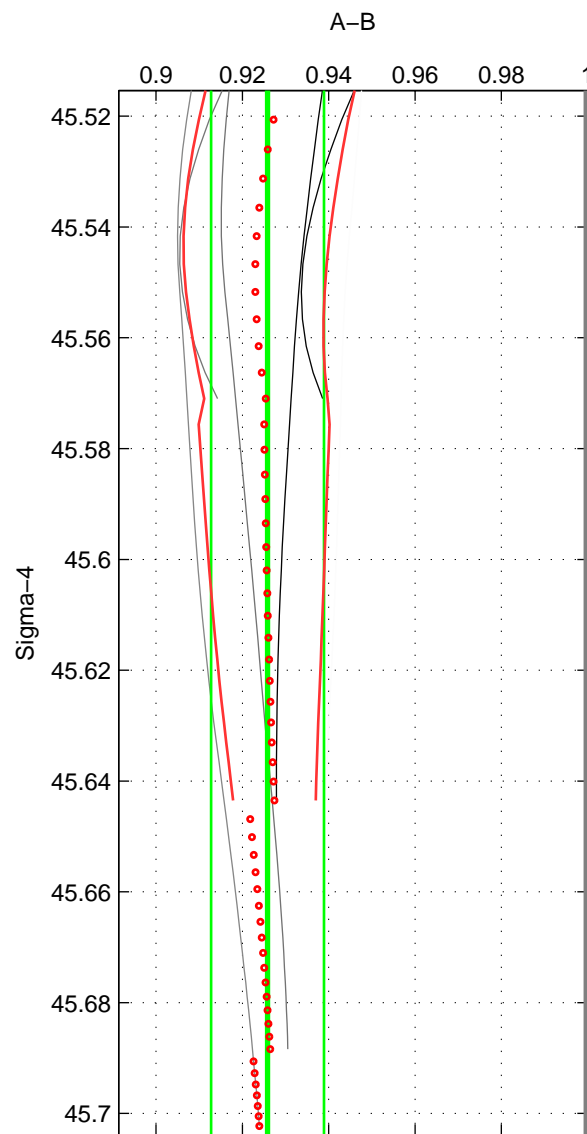

Cruise A (red). Date: May 2001 Cruisename: 693-49UP20010424
 Cruise B (blue). Date: Nov 2001 Cruisename: 695-49UP20011010

*** "Favourite" values are means of spaces 1 2 3.

	Offset	O.StDev	Ratio	R.Stdev	Rating
SIGMA:	-11.435	2.129	0.926	0.013	2
THETA:	-10.348	2.191	0.933	0.013	2
DEPTH:	-10.183	1.839	0.934	0.011	2
FAV. :	-10.655	2.053	0.931	0.013	2

Profiles of A: 3
 Profiles of B: 2
 Diff profs : 6
 WMoffset (A-B): -11.4354
 WMoffset stdev: 2.1293
 WMratio (A/B): 0.92585
 WMratio stdev: 0.013074

Quality (1-5): 2

Profiles of A: 3
 Profiles of B: 3
 Diff profs : 9
 WMoffset (A-B): -10.3479
 WMoffset stdev: 2.1913
 WMratio (A/B): 0.93268
 WMratio stdev: 0.013444

Quality (1-5): 2

Profiles of A: 3
 Profiles of B: 3
 Diff profs : 9
 WMoffset (A-B): -10.1829
 WMoffset stdev: 1.8394
 WMratio (A/B): 0.93408
 WMratio stdev: 0.011157

Quality (1-5): 2