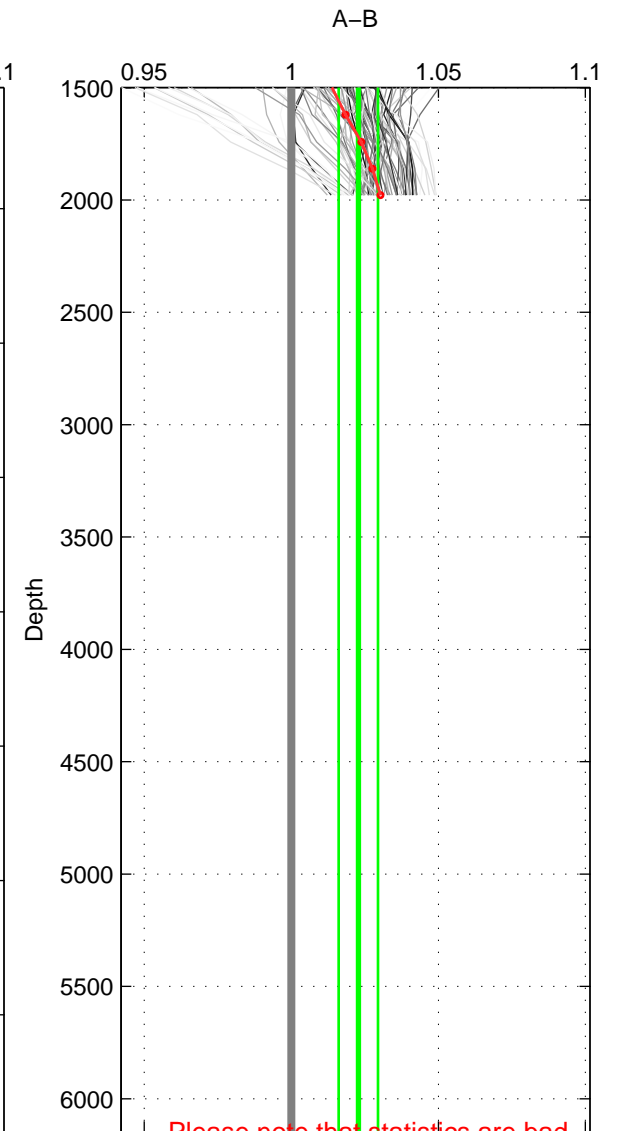

Cruise A (red). Date: Jun 2005 Cruisename: 605-49NZ20050525

Cruise B (blue). Date: Jul 2002 Cruisename: 697-49UP20020620

\*\*\* "Favourite" values are means of spaces 1 2.

	Offset	O.StDev	Ratio	R.Stdev	Rating
SIGMA:	4.636	1.257	1.030	0.008	5
THETA:	4.498	1.189	1.029	0.008	5
DEPTH:	3.578	1.068	1.023	0.007	3
FAV.:	4.567	1.223	1.029	0.008	5

Profiles of A: 34  
 Profiles of B: 9  
 Diff profs : 92  
 WMoffset (A-B): 4.6363  
 WMoffset stdev: 1.2574  
 WMratio (A/B): 1.0296  
 WMratio stdev: 0.0080826

Quality (1-5): 5

Profiles of A: 34  
 Profiles of B: 9  
 Diff profs : 92  
 WMoffset (A-B): 4.4985  
 WMoffset stdev: 1.1894  
 WMratio (A/B): 1.0289  
 WMratio stdev: 0.0077091

Quality (1-5): 5

Profiles of A: 34  
 Profiles of B: 9  
 Diff profs : 92  
 WMoffset (A-B): 3.5775  
 WMoffset stdev: 1.0677  
 WMratio (A/B): 1.0228  
 WMratio stdev: 0.0067127

Quality (1-5): 3

Please note that statistics are bad.