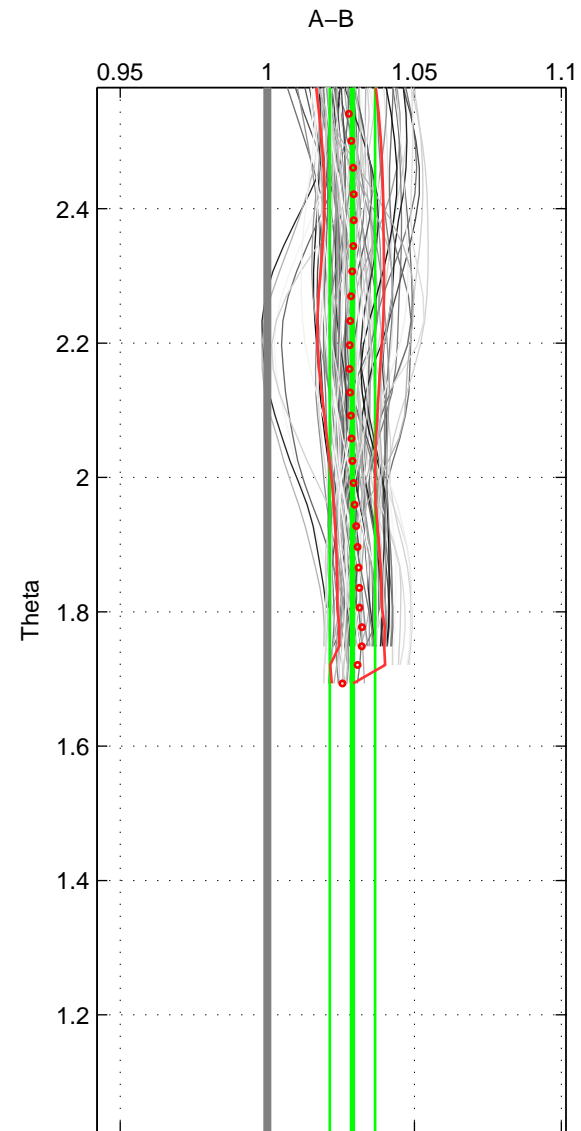

Cruise A (red). Date: Jun 2005 Cruisename: 605-49NZ20050525

Cruise B (blue). Date: Jul 2002 Cruisename: 697-49UP20020620

\*\*\* "Favourite" values are means of spaces 1 2.

	Offset	O.StDev	Ratio	R.Stdev	Rating
SIGMA:	4.636	1.257	1.030	0.008	5
THETA:	4.498	1.189	1.029	0.008	5
DEPTH:	3.578	1.068	1.023	0.007	3
FAV.:	4.567	1.223	1.029	0.008	5

Profiles of A: 34  
 Profiles of B: 9  
 Diff profs : 92  
 WMoffset (A-B): 4.6363  
 WMoffset stdev: 1.2574  
 WMratio (A/B): 1.0296  
 WMratio stdev: 0.0080826

Quality (1-5): 5

Profiles of A: 34  
 Profiles of B: 9  
 Diff profs : 92  
 WMoffset (A-B): 4.4985  
 WMoffset stdev: 1.1894  
 WMratio (A/B): 1.0289  
 WMratio stdev: 0.0077091

Quality (1-5): 5

Profiles of A: 34  
 Profiles of B: 9  
 Diff profs : 92  
 WMoffset (A-B): 3.5775  
 WMoffset stdev: 1.0677  
 WMratio (A/B): 1.0228  
 WMratio stdev: 0.0067127

Quality (1-5): 3

Please note that statistics are bad.