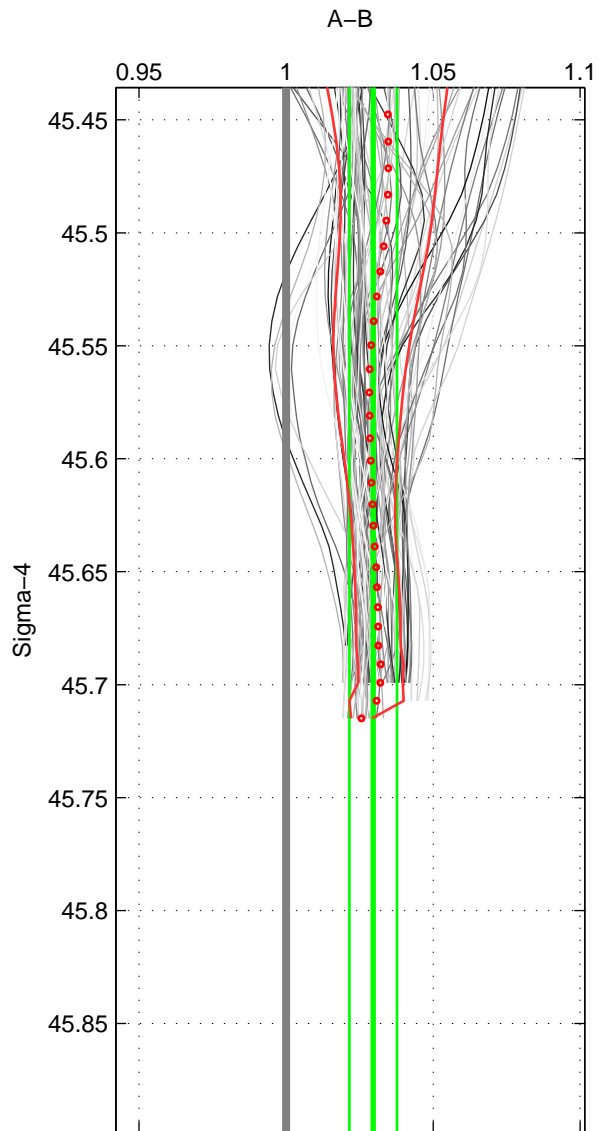

Cruise A (red). Date: Jun 2005 Cruisename: 605-49NZ20050525

Cruise B (blue). Date: Jul 2002 Cruisename: 697-49UP20020620

\*\*\* "Favourite" values are means of spaces 1 2.

	Offset	O.StDev	Ratio	R.Stdev	Rating
SIGMA:	4.636	1.257	1.030	0.008	5
THETA:	4.498	1.189	1.029	0.008	5
DEPTH:	3.578	1.068	1.023	0.007	3
FAV.:	4.567	1.223	1.029	0.008	5

Profiles of A: 34  
 Profiles of B: 9  
 Diff profs : 92  
 WMoffset (A-B): 4.6363  
 WMoffset stdev: 1.2574  
 WMratio (A/B): 1.0296  
 WMratio stdev: 0.0080826

Quality (1-5): 5

Profiles of A: 34  
 Profiles of B: 9  
 Diff profs : 92  
 WMoffset (A-B): 4.4985  
 WMoffset stdev: 1.1894  
 WMratio (A/B): 1.0289  
 WMratio stdev: 0.0077091

Quality (1-5): 5

Profiles of A: 34  
 Profiles of B: 9  
 Diff profs : 92  
 WMoffset (A-B): 3.5775  
 WMoffset stdev: 1.0677  
 WMratio (A/B): 1.0228  
 WMratio stdev: 0.0067127

Quality (1-5): 3

Please note that statistics are bad.