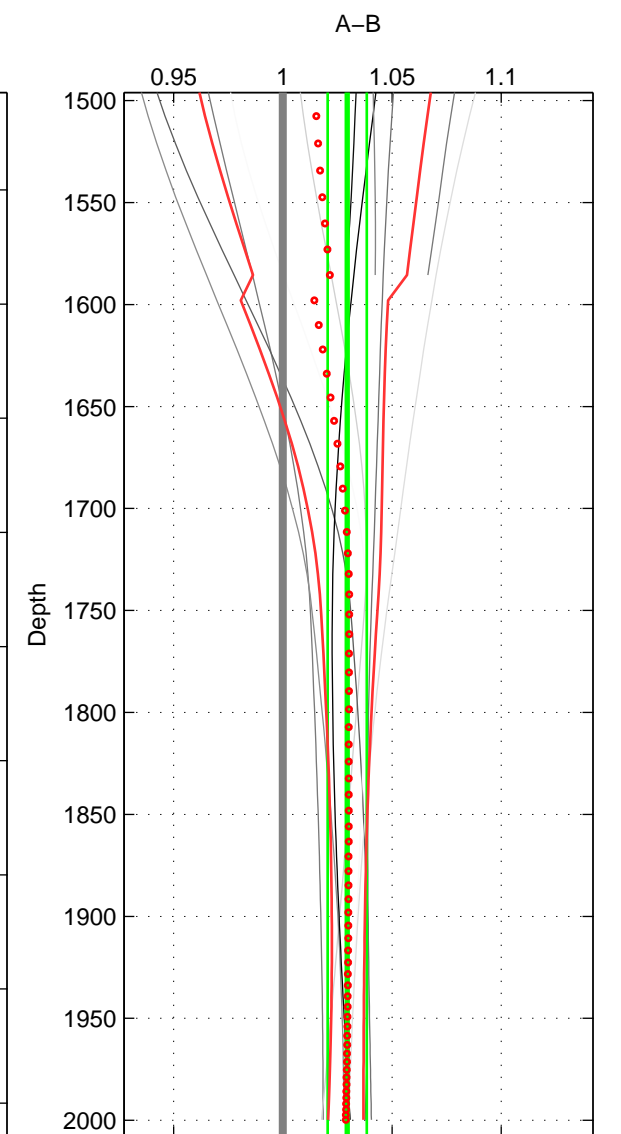

Cruise A (red). Date: Jul 2005 Cruisename: 669-49UF20050615

Cruise B (blue). Date: May 2000 Cruisename: 689-49UP20000420

*** "Favourite" values are means of spaces 1 2 3.

	Offset	O.StDev	Ratio	R.Stdev	Rating
SIGMA:	4.753	1.173	1.032	0.008	2
THETA:	4.632	1.170	1.031	0.008	2
DEPTH:	4.469	1.339	1.029	0.009	2
FAV.:	4.618	1.227	1.031	0.008	2

Profiles of A: 5
 Profiles of B: 3
 Diff profs : 11
 WMoffset (A-B): 4.7528
 WMoffset stdev: 1.1725
 WMratio (A/B): 1.0316
 WMratio stdev: 0.0079232

Quality (1-5): 2

Profiles of A: 5
 Profiles of B: 3
 Diff profs : 11
 WMoffset (A-B): 4.6319
 WMoffset stdev: 1.1696
 WMratio (A/B): 1.0309
 WMratio stdev: 0.0079052

Quality (1-5): 2

Profiles of A: 5
 Profiles of B: 3
 Diff profs : 11
 WMoffset (A-B): 4.4691
 WMoffset stdev: 1.3387
 WMratio (A/B): 1.0295
 WMratio stdev: 0.0089598

Quality (1-5): 2