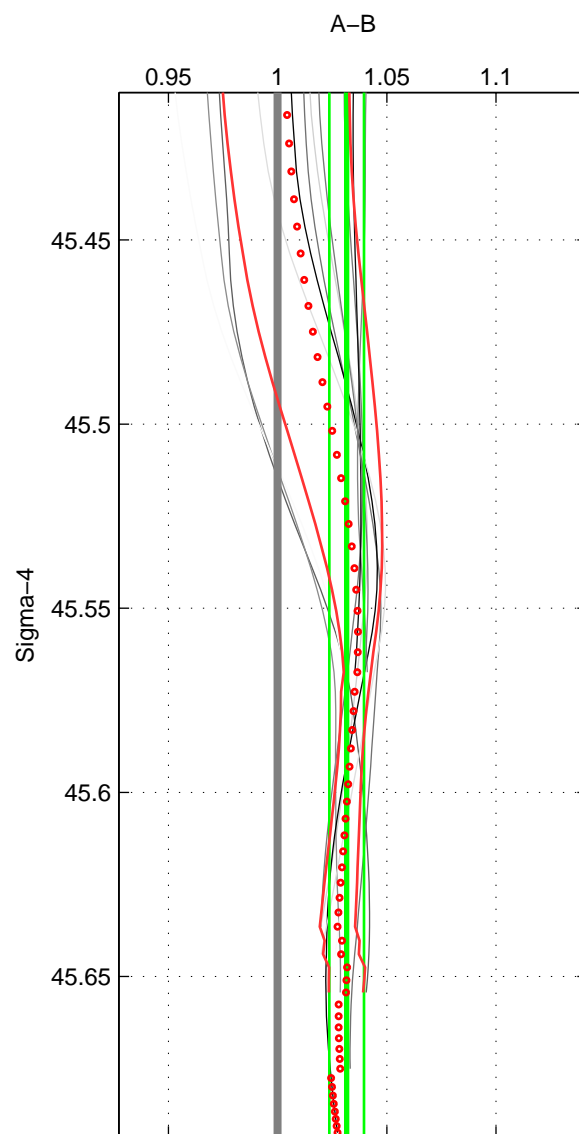

Cruise A (red). Date: Jul 2005 Cruisename: 669-49UF20050615

Cruise B (blue). Date: May 2000 Cruisename: 689-49UP20000420

*** "Favourite" values are means of spaces 1 2 3.

	Offset	O.StDev	Ratio	R.Stdev	Rating
SIGMA:	4.753	1.173	1.032	0.008	2
THETA:	4.632	1.170	1.031	0.008	2
DEPTH:	4.469	1.339	1.029	0.009	2
FAV.:	4.618	1.227	1.031	0.008	2

Profiles of A: 5
 Profiles of B: 3
 Diff profs : 11
 WMoffset (A-B): 4.7528
 WMoffset stdev: 1.1725
 WMratio (A/B): 1.0316
 WMratio stdev: 0.0079232

Quality (1-5): 2

Profiles of A: 5
 Profiles of B: 3
 Diff profs : 11
 WMoffset (A-B): 4.6319
 WMoffset stdev: 1.1696
 WMratio (A/B): 1.0309
 WMratio stdev: 0.0079052

Quality (1-5): 2

Profiles of A: 5
 Profiles of B: 3
 Diff profs : 11
 WMoffset (A-B): 4.4691
 WMoffset stdev: 1.3387
 WMratio (A/B): 1.0295
 WMratio stdev: 0.0089598

Quality (1-5): 2