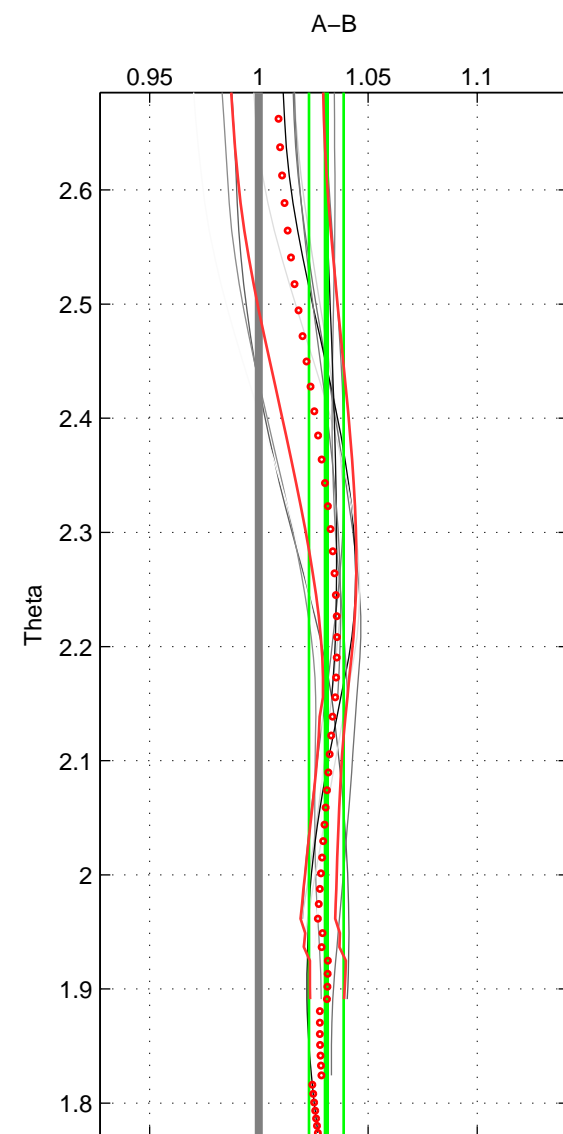

Cruise A (red). Date: Jul 2005 Cruisename: 669-49UF20050615

Cruise B (blue). Date: May 2000 Cruisename: 689-49UP20000420

*** "Favourite" values are means of spaces 1 2 3.

	Offset	O.StDev	Ratio	R.Stdev	Rating
SIGMA:	4.753	1.173	1.032	0.008	2
THETA:	4.632	1.170	1.031	0.008	2
DEPTH:	4.469	1.339	1.029	0.009	2
FAV.:	4.618	1.227	1.031	0.008	2

Profiles of A: 5
 Profiles of B: 3
 Diff profs : 11
 WMoffset (A-B): 4.7528
 WMoffset stdev: 1.1725
 WMratio (A/B): 1.0316
 WMratio stdev: 0.0079232

Quality (1-5): 2

Profiles of A: 5
 Profiles of B: 3
 Diff profs : 11
 WMoffset (A-B): 4.6319
 WMoffset stdev: 1.1696
 WMratio (A/B): 1.0309
 WMratio stdev: 0.0079052

Quality (1-5): 2

Profiles of A: 5
 Profiles of B: 3
 Diff profs : 11
 WMoffset (A-B): 4.4691
 WMoffset stdev: 1.3387
 WMratio (A/B): 1.0295
 WMratio stdev: 0.0089598

Quality (1-5): 2