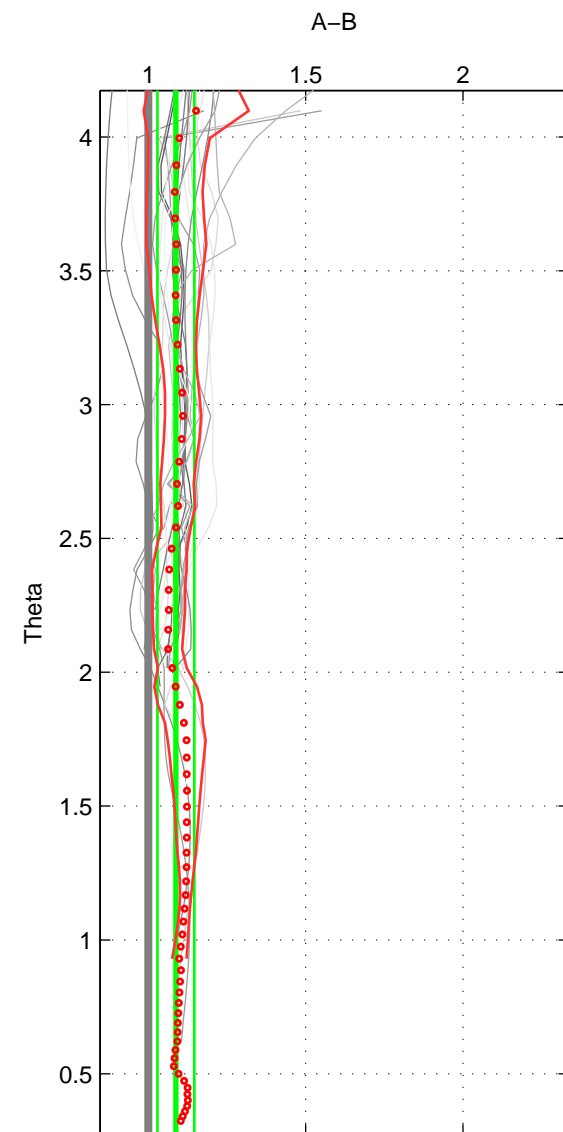

Cruise A (red). Date: Apr 1981 Cruisename: 137-06MT19810328

Cruise B (blue). Date: Aug 1993 Cruisename: 251-33MW19930704.1

*** "Favourite" values are means of spaces 1 2 3.

	Offset	O.StDev	Ratio	R.Stdev	Rating
SIGMA:	2.050	1.543	1.074	0.054	5
THETA:	2.458	1.684	1.088	0.058	5
DEPTH:	2.364	2.215	1.068	0.046	5
FAV.:	2.291	1.814	1.077	0.053	5

Profiles of A: 8
 Profiles of B: 22
 Diff profs : 22
 WMoffset (A-B): 2.0504
 WMoffset stdev: 1.5428
 WMratio (A/B): 1.0738
 WMratio stdev: 0.053707

Quality (1-5): 5

Profiles of A: 8
 Profiles of B: 22
 Diff profs : 22
 WMoffset (A-B): 2.458
 WMoffset stdev: 1.684
 WMratio (A/B): 1.0877
 WMratio stdev: 0.058394

Quality (1-5): 5

Profiles of A: 8
 Profiles of B: 22
 Diff profs : 22
 WMoffset (A-B): 2.3642
 WMoffset stdev: 2.215
 WMratio (A/B): 1.0681
 WMratio stdev: 0.045873

Quality (1-5): 5