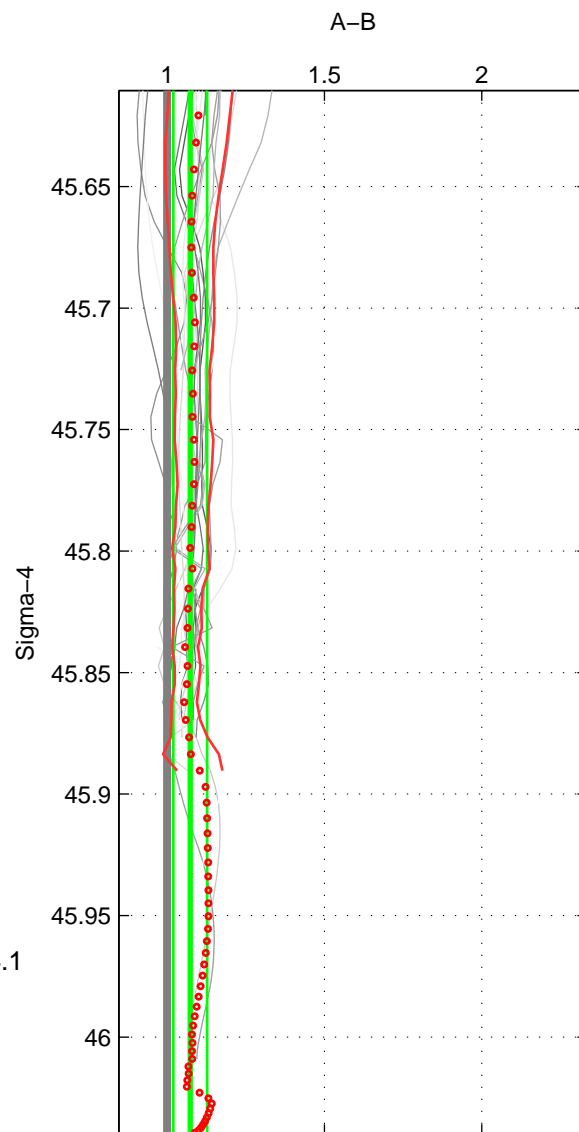

Cruise A (red). Date: Apr 1981 Cruisename: 137-06MT19810328

Cruise B (blue). Date: Aug 1993 Cruisename: 251-33MW19930704.1

*** "Favourite" values are means of spaces 1 2 3.

	Offset	O.StDev	Ratio	R.Stdev	Rating
SIGMA:	2.050	1.543	1.074	0.054	5
THETA:	2.458	1.684	1.088	0.058	5
DEPTH:	2.364	2.215	1.068	0.046	5
FAV.:	2.291	1.814	1.077	0.053	5

Profiles of A: 8
 Profiles of B: 22
 Diff profs : 22
 WMoffset (A-B): 2.0504
 WMoffset stdev: 1.5428
 WMratio (A/B): 1.0738
 WMratio stdev: 0.053707

Quality (1-5): 5

Profiles of A: 8
 Profiles of B: 22
 Diff profs : 22
 WMoffset (A-B): 2.458
 WMoffset stdev: 1.684
 WMratio (A/B): 1.0877
 WMratio stdev: 0.058394

Quality (1-5): 5

Profiles of A: 8
 Profiles of B: 22
 Diff profs : 22
 WMoffset (A-B): 2.3642
 WMoffset stdev: 2.215
 WMratio (A/B): 1.0681
 WMratio stdev: 0.045873

Quality (1-5): 5