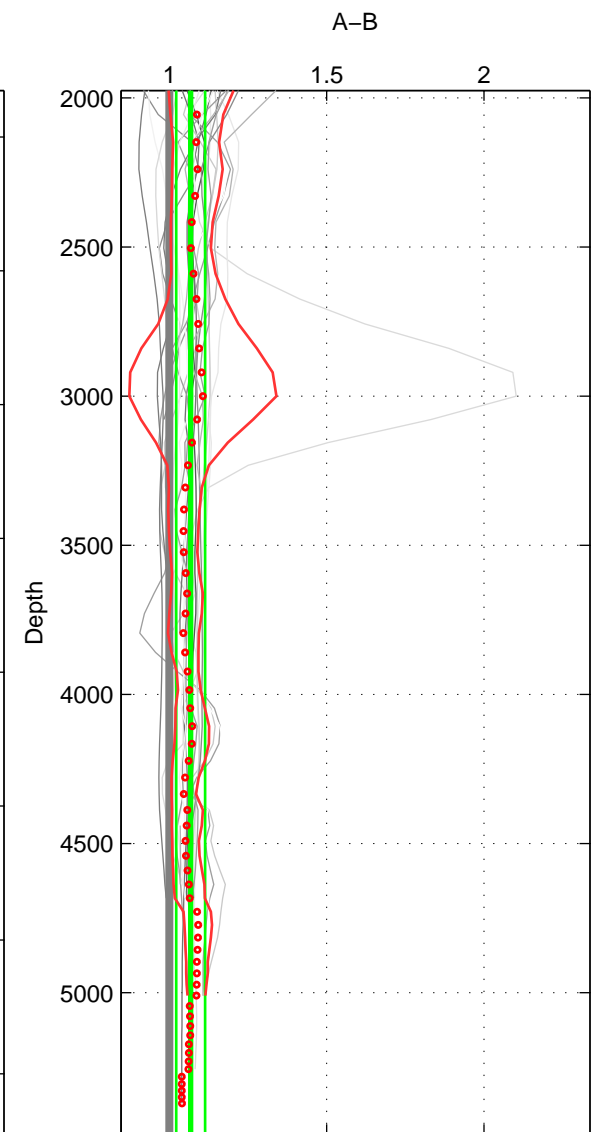

Cruise A (red). Date: Apr 1981 Cruisename: 137-06MT19810328

Cruise B (blue). Date: Aug 1993 Cruisename: 251-33MW19930704.1

*** "Favourite" values are means of spaces 1 2 3.

	Offset	O.StDev	Ratio	R.Stdev	Rating
SIGMA:	2.050	1.543	1.074	0.054	5
THETA:	2.458	1.684	1.088	0.058	5
DEPTH:	2.364	2.215	1.068	0.046	5
FAV.:	2.291	1.814	1.077	0.053	5

Profiles of A: 8
 Profiles of B: 22
 Diff profs : 22
 WMoffset (A-B): 2.0504
 WMoffset stdev: 1.5428
 WMratio (A/B): 1.0738
 WMratio stdev: 0.053707

Quality (1-5): 5

Profiles of A: 8
 Profiles of B: 22
 Diff profs : 22
 WMoffset (A-B): 2.458
 WMoffset stdev: 1.684
 WMratio (A/B): 1.0877
 WMratio stdev: 0.058394

Quality (1-5): 5

Profiles of A: 8
 Profiles of B: 22
 Diff profs : 22
 WMoffset (A-B): 2.3642
 WMoffset stdev: 2.215
 WMratio (A/B): 1.0681
 WMratio stdev: 0.045873

Quality (1-5): 5