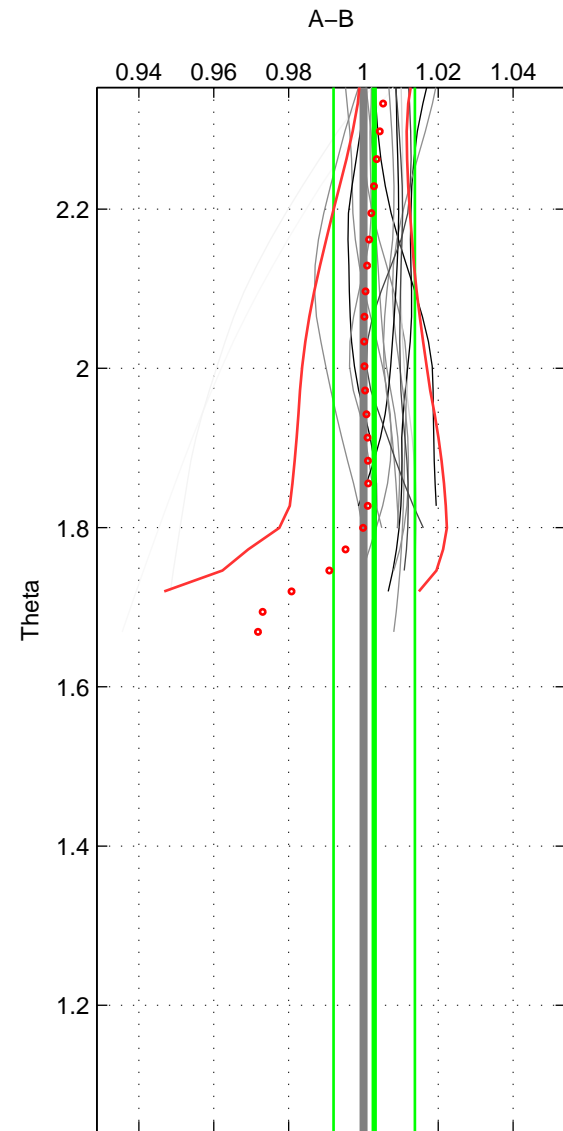

Cruise A (red). Date: Jun 2001 Cruisename: 591-49NZ20010604

Cruise B (blue). Date: Jul 2002 Cruisename: 697-49UP20020620

\*\*\* "Favourite" values are means of spaces 1 2.

	Offset	O.StDev	Ratio	R.Stdev	Rating
SIGMA:	1.055	1.046	1.007	0.006	4
THETA:	0.455	1.703	1.003	0.011	4
DEPTH:	0.709	0.457	1.004	0.003	3
FAV.:	0.755	1.374	1.005	0.009	4

Profiles of A: 8  
 Profiles of B: 12  
 Diff profs: 14  
 WMoffset (A-B): 1.0553  
 WMoffset stdev: 1.0458  
 WMratio (A/B): 1.0066  
 WMratio stdev: 0.0064838

Quality (1-5): 4

Profiles of A: 8  
 Profiles of B: 12  
 Diff profs: 16  
 WMoffset (A-B): 0.45487  
 WMoffset stdev: 1.703  
 WMratio (A/B): 1.0029  
 WMratio stdev: 0.010867

Quality (1-5): 4

Profiles of A: 8  
 Profiles of B: 12  
 Diff profs: 14  
 WMoffset (A-B): 0.70916  
 WMoffset stdev: 0.45654  
 WMratio (A/B): 1.0044  
 WMratio stdev: 0.0027939

Quality (1-5): 3

Please note that statistics are bad.