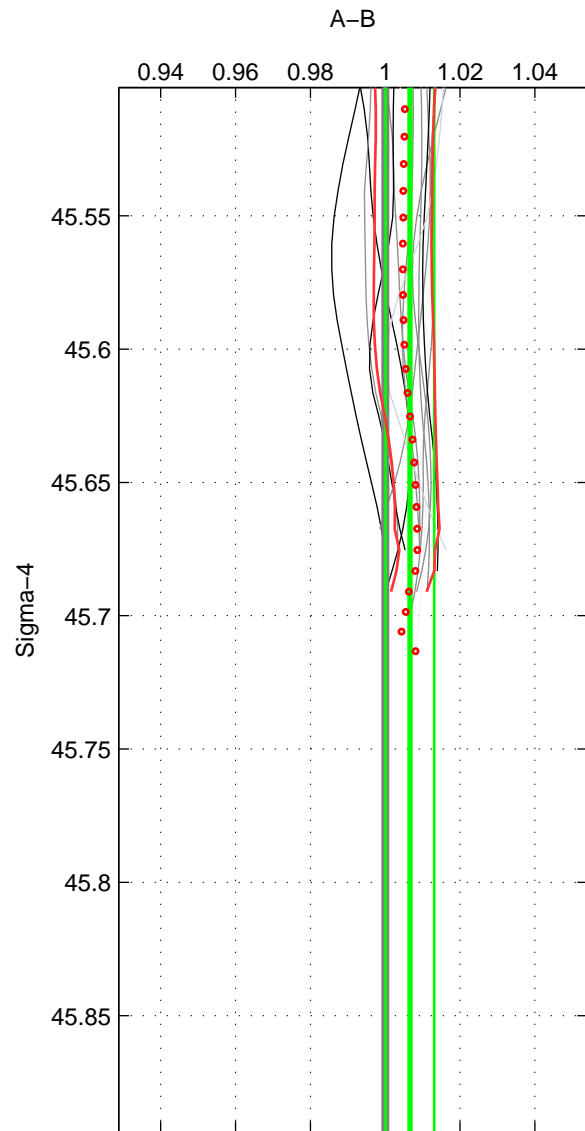

Cruise A (red). Date: Jun 2001 Cruisename: 591-49NZ20010604

Cruise B (blue). Date: Jul 2002 Cruisename: 697-49UP20020620

\*\*\* "Favourite" values are means of spaces 1 2.

	Offset	O.StDev	Ratio	R.Stdev	Rating
SIGMA:	1.055	1.046	1.007	0.006	4
THETA:	0.455	1.703	1.003	0.011	4
DEPTH:	0.709	0.457	1.004	0.003	3
FAV.:	0.755	1.374	1.005	0.009	4

Profiles of A: 8  
 Profiles of B: 12  
 Diff profs: 14  
 WMoffset (A-B): 1.0553  
 WMoffset stdev: 1.0458  
 WMratio (A/B): 1.0066  
 WMratio stdev: 0.0064838

Quality (1-5): 4

Profiles of A: 8  
 Profiles of B: 12  
 Diff profs: 16  
 WMoffset (A-B): 0.45487  
 WMoffset stdev: 1.703  
 WMratio (A/B): 1.0029  
 WMratio stdev: 0.010867

Quality (1-5): 4

Profiles of A: 8  
 Profiles of B: 12  
 Diff profs: 14  
 WMoffset (A-B): 0.70916  
 WMoffset stdev: 0.45654  
 WMratio (A/B): 1.0044  
 WMratio stdev: 0.0027939

Quality (1-5): 3

Please note that statistics are bad.