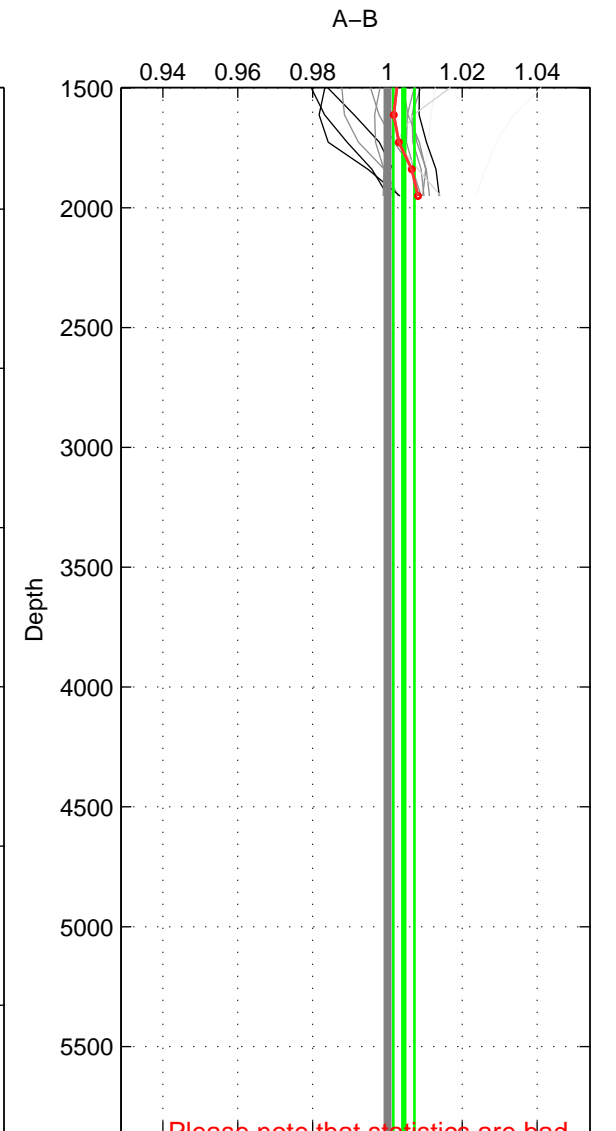

Cruise A (red). Date: Jun 2001 Cruisename: 591-49NZ20010604

Cruise B (blue). Date: Jul 2002 Cruisename: 697-49UP20020620

\*\*\* "Favourite" values are means of spaces 1 2.

	Offset	O.StDev	Ratio	R.Stdev	Rating
SIGMA:	1.055	1.046	1.007	0.006	4
THETA:	0.455	1.703	1.003	0.011	4
DEPTH:	0.709	0.457	1.004	0.003	3
FAV.:	0.755	1.374	1.005	0.009	4

Profiles of A: 8  
 Profiles of B: 12  
 Diff profs: 14  
 WMoffset (A-B): 1.0553  
 WMoffset stdev: 1.0458  
 WMratio (A/B): 1.0066  
 WMratio stdev: 0.0064838

Quality (1-5): 4

Profiles of A: 8  
 Profiles of B: 12  
 Diff profs: 16  
 WMoffset (A-B): 0.45487  
 WMoffset stdev: 1.703  
 WMratio (A/B): 1.0029  
 WMratio stdev: 0.010867

Quality (1-5): 4

Profiles of A: 8  
 Profiles of B: 12  
 Diff profs: 14  
 WMoffset (A-B): 0.70916  
 WMoffset stdev: 0.45654  
 WMratio (A/B): 1.0044  
 WMratio stdev: 0.0027939

Quality (1-5): 3

Please note that statistics are bad.