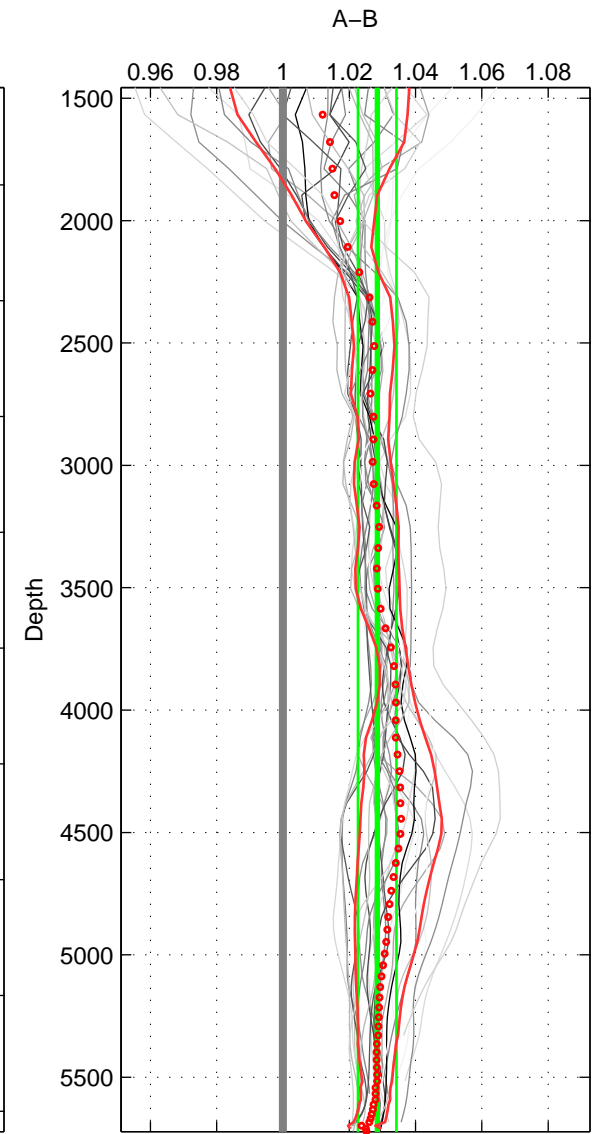

Cruise A (red). Date: Dec 2005 Cruisename: 607-49

Cruise B (blue). Date: Oct 2007 Cruisename: 613-49

*** "Favourite" values are means of spaces 1 2 3.

	Offset	O.StDev	Ratio	R.Stdev	Rating
SIGMA:	3.925	0.471	1.029	0.004	5
THETA:	3.584	0.359	1.027	0.003	5
DEPTH:	3.919	0.785	1.028	0.006	5
FAV. :	3.809	0.539	1.028	0.004	5

Profiles of A: 5
 Profiles of B: 7
 Diff profs : 26
 WMoffset (A-B): 3.925
 WMoffset stdev: 0.47148
 WMratio (A/B): 1.0286
 WMratio stdev: 0.0035789

Quality (1-5): 5

Profiles of A: 5
 Profiles of B: 7
 Diff profs : 26
 WMoffset (A-B): 3.5839
 WMoffset stdev: 0.35943
 WMratio (A/B): 1.0266
 WMratio stdev: 0.0027902

Quality (1-5): 5

Profiles of A: 5
 Profiles of B: 7
 Diff profs : 26
 WMoffset (A-B): 3.9185
 WMoffset stdev: 0.78517
 WMratio (A/B): 1.0284
 WMratio stdev: 0.0058133

Quality (1-5): 5