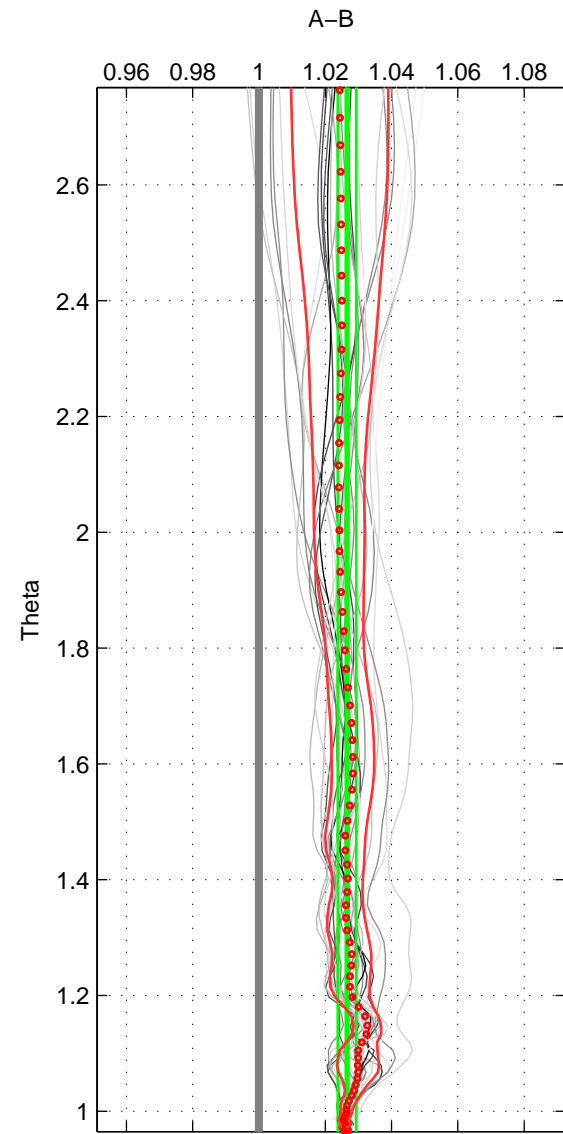

Cruise A (red). Date: Dec 2005 Cruisename: 607-49

Cruise B (blue). Date: Oct 2007 Cruisename: 613-49

*** "Favourite" values are means of spaces 1 2 3.

	Offset	O.StDev	Ratio	R.Stdev	Rating
SIGMA:	3.925	0.471	1.029	0.004	5
THETA:	3.584	0.359	1.027	0.003	5
DEPTH:	3.919	0.785	1.028	0.006	5
FAV. :	3.809	0.539	1.028	0.004	5

Profiles of A: 5
 Profiles of B: 7
 Diff profs : 26
 WMoffset (A-B): 3.925
 WMoffset stdev: 0.47148
 WMratio (A/B): 1.0286
 WMratio stdev: 0.0035789

Quality (1-5): 5

Profiles of A: 5
 Profiles of B: 7
 Diff profs : 26
 WMoffset (A-B): 3.5839
 WMoffset stdev: 0.35943
 WMratio (A/B): 1.0266
 WMratio stdev: 0.0027902

Quality (1-5): 5

Profiles of A: 5
 Profiles of B: 7
 Diff profs : 26
 WMoffset (A-B): 3.9185
 WMoffset stdev: 0.78517
 WMratio (A/B): 1.0284
 WMratio stdev: 0.0058133

Quality (1-5): 5