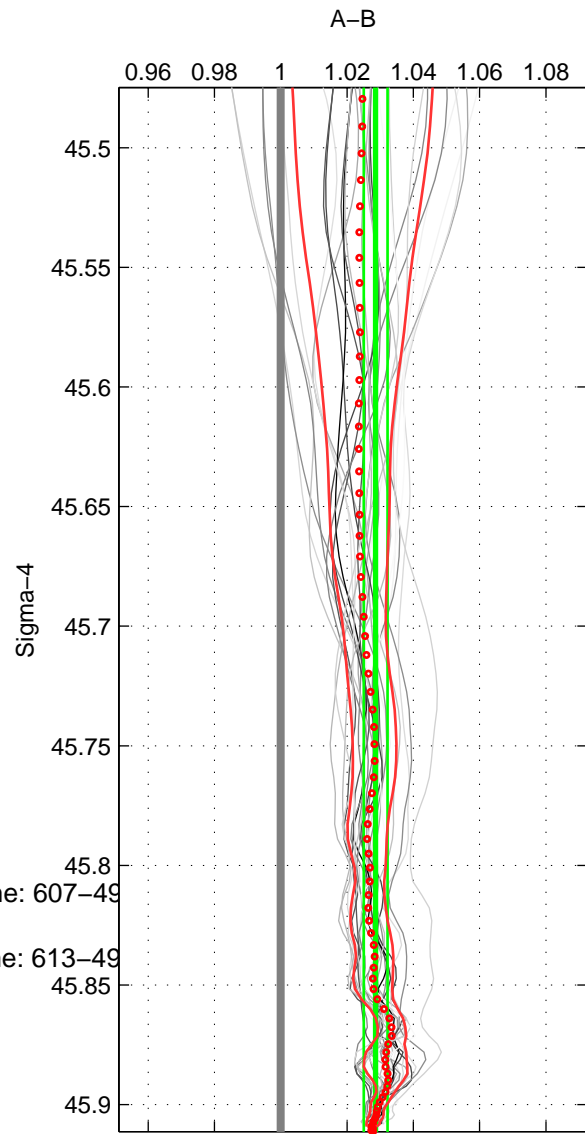

Cruise A (red). Date: Dec 2005 Cruisename: 607-49

Cruise B (blue). Date: Oct 2007 Cruisename: 613-49

*** "Favourite" values are means of spaces 1 2 3.

	Offset	O.StDev	Ratio	R.Stdev	Rating
SIGMA:	3.925	0.471	1.029	0.004	5
THETA:	3.584	0.359	1.027	0.003	5
DEPTH:	3.919	0.785	1.028	0.006	5
FAV. :	3.809	0.539	1.028	0.004	5

Profiles of A: 5
 Profiles of B: 7
 Diff profs : 26
 WMoffset (A-B): 3.925
 WMoffset stdev: 0.47148
 WMratio (A/B): 1.0286
 WMratio stdev: 0.0035789

Quality (1-5): 5

Profiles of A: 5
 Profiles of B: 7
 Diff profs : 26
 WMoffset (A-B): 3.5839
 WMoffset stdev: 0.35943
 WMratio (A/B): 1.0266
 WMratio stdev: 0.0027902

Quality (1-5): 5

Profiles of A: 5
 Profiles of B: 7
 Diff profs : 26
 WMoffset (A-B): 3.9185
 WMoffset stdev: 0.78517
 WMratio (A/B): 1.0284
 WMratio stdev: 0.0058133

Quality (1-5): 5