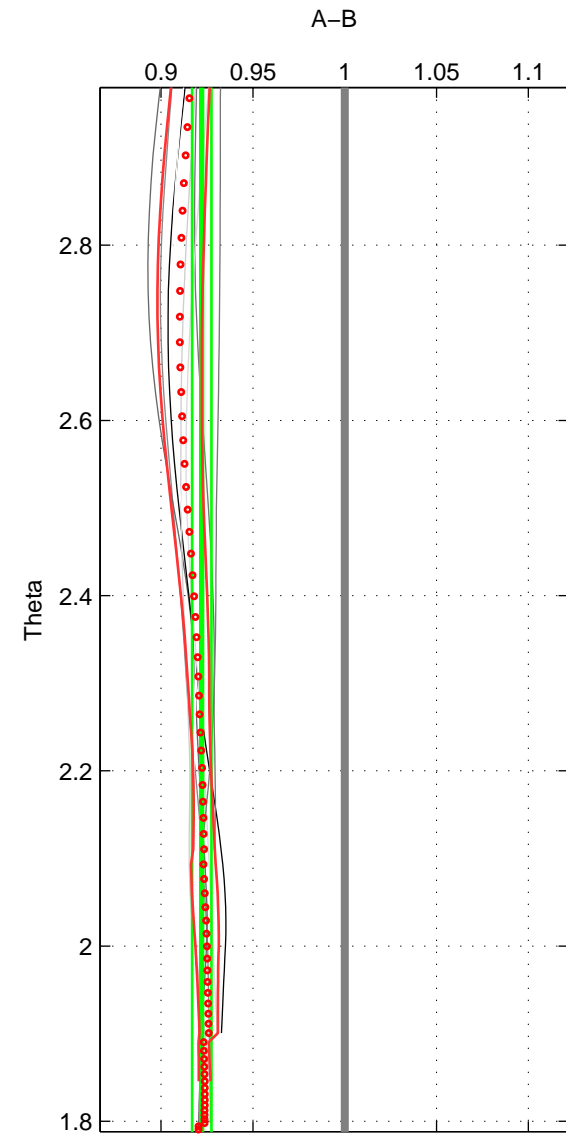

Cruise A (red). Date: Jul 2001 Cruisename: 694-49UP20010619
 Cruise B (blue). Date: Feb 2006 Cruisename: 710-49UP20060113

*** "Favourite" values are means of spaces 2 3.

	Offset	O.StDev	Ratio	R.Stdev	Rating
SIGMA:	-11.237	0.256	0.922	0.003	1
THETA:	-11.948	0.872	0.922	0.005	2
DEPTH:	-10.643	2.116	0.932	0.013	2
FAV. :	-11.295	1.494	0.927	0.009	2

Profiles of A: 2
 Profiles of B: 1
 Diff profs : 2
 WMoffset (A-B): -11.2371
 WMoffset stdev: 0.25613
 WMratio (A/B): 0.92218
 WMratio stdev: 0.0030813

Quality (1-5): 1

Profiles of A: 2
 Profiles of B: 5
 Diff profs : 8
 WMoffset (A-B): -11.948
 WMoffset stdev: 0.87194
 WMratio (A/B): 0.92214
 WMratio stdev: 0.0052343

Quality (1-5): 2

Profiles of A: 2
 Profiles of B: 5
 Diff profs : 8
 WMoffset (A-B): -10.6428
 WMoffset stdev: 2.1159
 WMratio (A/B): 0.93155
 WMratio stdev: 0.012628

Quality (1-5): 2