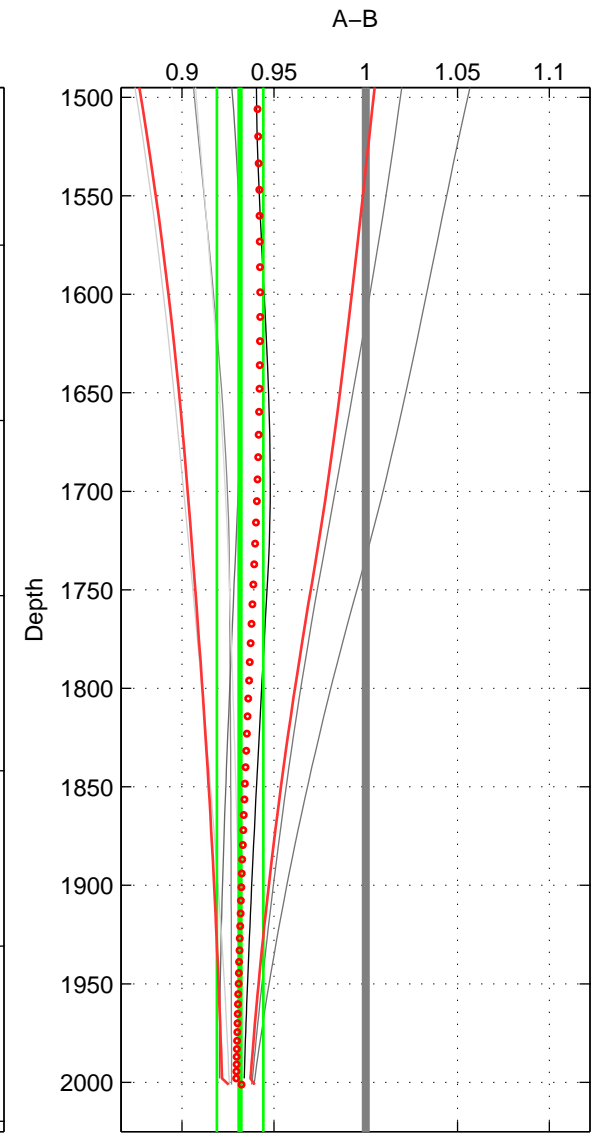

Cruise A (red). Date: Jul 2001 Cruisename: 694-49UP20010619
 Cruise B (blue). Date: Feb 2006 Cruisename: 710-49UP20060113

*** "Favourite" values are means of spaces 2 3.

	Offset	O.StDev	Ratio	R.Stdev	Rating
SIGMA:	-11.237	0.256	0.922	0.003	1
THETA:	-11.948	0.872	0.922	0.005	2
DEPTH:	-10.643	2.116	0.932	0.013	2
FAV. :	-11.295	1.494	0.927	0.009	2

Profiles of A: 2
 Profiles of B: 1
 Diff profs : 2
 WMoffset (A-B): -11.2371
 WMoffset stdev: 0.25613
 WMratio (A/B): 0.92218
 WMratio stdev: 0.0030813

Quality (1-5): 1

Profiles of A: 2
 Profiles of B: 5
 Diff profs : 8
 WMoffset (A-B): -11.948
 WMoffset stdev: 0.87194
 WMratio (A/B): 0.92214
 WMratio stdev: 0.0052343

Quality (1-5): 2

Profiles of A: 2
 Profiles of B: 5
 Diff profs : 8
 WMoffset (A-B): -10.6428
 WMoffset stdev: 2.1159
 WMratio (A/B): 0.93155
 WMratio stdev: 0.012628

Quality (1-5): 2