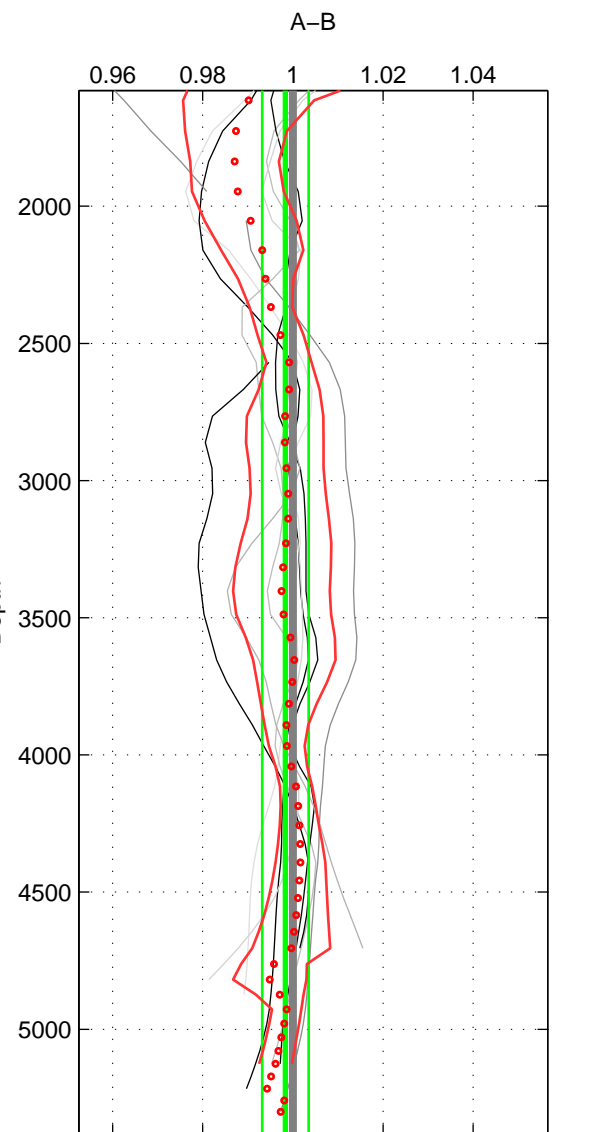

Cruise A (red). Date: Mar 2003 Cruisename: 597-49NZ20030220

Cruise B (blue). Date: Oct 2008 Cruisename: 615-49NZ20081011

\*\*\* "Favourite" values are means of spaces 1 2 3.

	Offset	O.StDev	Ratio	R.Stdev	Rating
SIGMA:	0.207	0.628	1.001	0.004	5
THETA:	0.179	0.594	1.001	0.004	5
DEPTH:	-0.244	0.767	0.998	0.005	5
FAV.:	0.048	0.663	1.000	0.004	5

Profiles of A: 5  
 Profiles of B: 7  
 Diff profs : 9  
 WMoffset (A-B): 0.20696  
 WMoffset stdev: 0.6278  
 WMratio (A/B): 1.0013  
 WMratio stdev: 0.0041816

Quality (1-5): 5

Profiles of A: 5  
 Profiles of B: 7  
 Diff profs : 9  
 WMoffset (A-B): 0.17946  
 WMoffset stdev: 0.59431  
 WMratio (A/B): 1.0011  
 WMratio stdev: 0.0039569

Quality (1-5): 5

Profiles of A: 5  
 Profiles of B: 7  
 Diff profs : 9  
 WMoffset (A-B): -0.24361  
 WMoffset stdev: 0.76688  
 WMratio (A/B): 0.99834  
 WMratio stdev: 0.0051439

Quality (1-5): 5