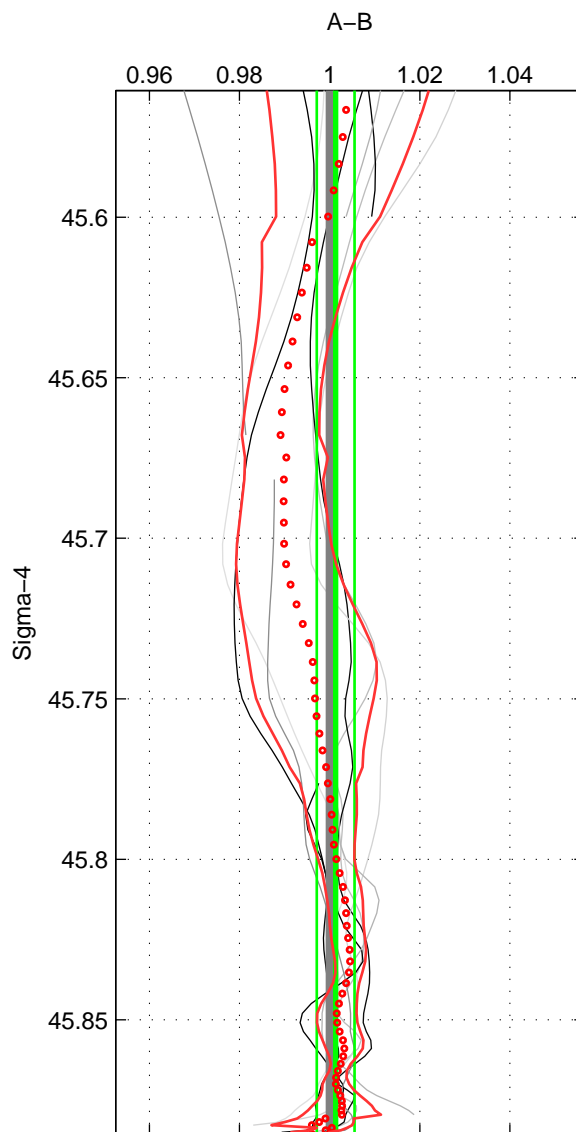

Cruise A (red). Date: Mar 2003 Cruisename: 597-49NZ20030220

Cruise B (blue). Date: Oct 2008 Cruisename: 615-49NZ20081011

\*\*\* "Favourite" values are means of spaces 1 2 3.

	Offset	O.StDev	Ratio	R.Stdev	Rating
SIGMA:	0.207	0.628	1.001	0.004	5
THETA:	0.179	0.594	1.001	0.004	5
DEPTH:	-0.244	0.767	0.998	0.005	5
FAV.:	0.048	0.663	1.000	0.004	5

Profiles of A: 5  
 Profiles of B: 7  
 Diff profs : 9  
 WMoffset (A-B): 0.20696  
 WMoffset stdev: 0.6278  
 WMratio (A/B): 1.0013  
 WMratio stdev: 0.0041816

Quality (1-5): 5

Profiles of A: 5  
 Profiles of B: 7  
 Diff profs : 9  
 WMoffset (A-B): 0.17946  
 WMoffset stdev: 0.59431  
 WMratio (A/B): 1.0011  
 WMratio stdev: 0.0039569

Quality (1-5): 5

Profiles of A: 5  
 Profiles of B: 7  
 Diff profs : 9  
 WMoffset (A-B): -0.24361  
 WMoffset stdev: 0.76688  
 WMratio (A/B): 0.99834  
 WMratio stdev: 0.0051439

Quality (1-5): 5