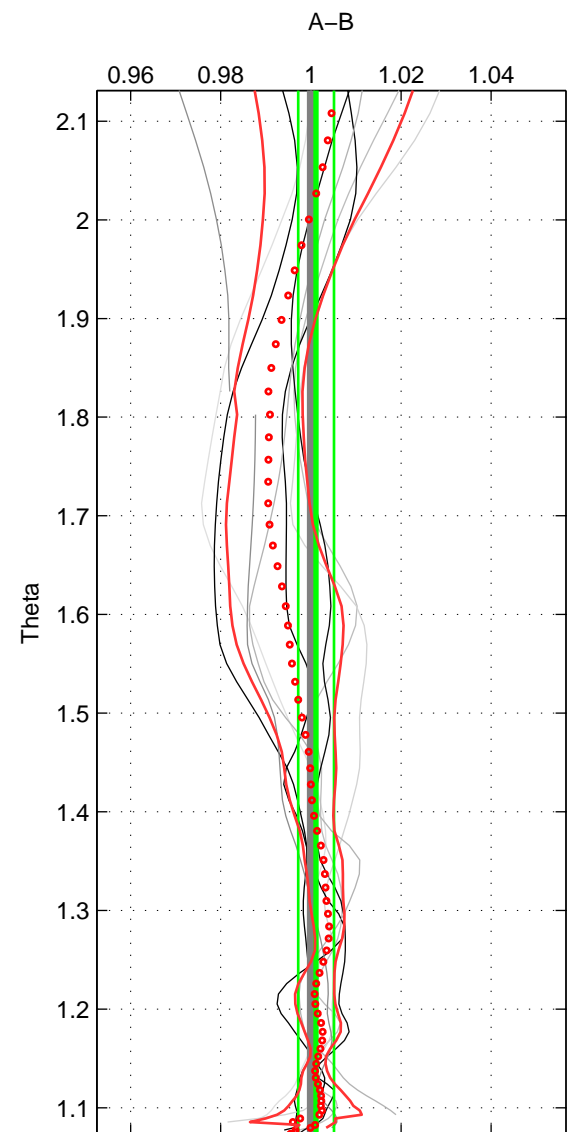

Cruise A (red). Date: Mar 2003 Cruisename: 597-49NZ20030220

Cruise B (blue). Date: Oct 2008 Cruisename: 615-49NZ20081011

\*\*\* "Favourite" values are means of spaces 1 2 3.

	Offset	O.StDev	Ratio	R.Stdev	Rating
SIGMA:	0.207	0.628	1.001	0.004	5
THETA:	0.179	0.594	1.001	0.004	5
DEPTH:	-0.244	0.767	0.998	0.005	5
FAV.:	0.048	0.663	1.000	0.004	5

Profiles of A: 5  
 Profiles of B: 7  
 Diff profs : 9  
 WMoffset (A-B): 0.20696  
 WMoffset stdev: 0.6278  
 WMratio (A/B): 1.0013  
 WMratio stdev: 0.0041816

Quality (1-5): 5

Profiles of A: 5  
 Profiles of B: 7  
 Diff profs : 9  
 WMoffset (A-B): 0.17946  
 WMoffset stdev: 0.59431  
 WMratio (A/B): 1.0011  
 WMratio stdev: 0.0039569

Quality (1-5): 5

Profiles of A: 5  
 Profiles of B: 7  
 Diff profs : 9  
 WMoffset (A-B): -0.24361  
 WMoffset stdev: 0.76688  
 WMratio (A/B): 0.99834  
 WMratio stdev: 0.0051439

Quality (1-5): 5