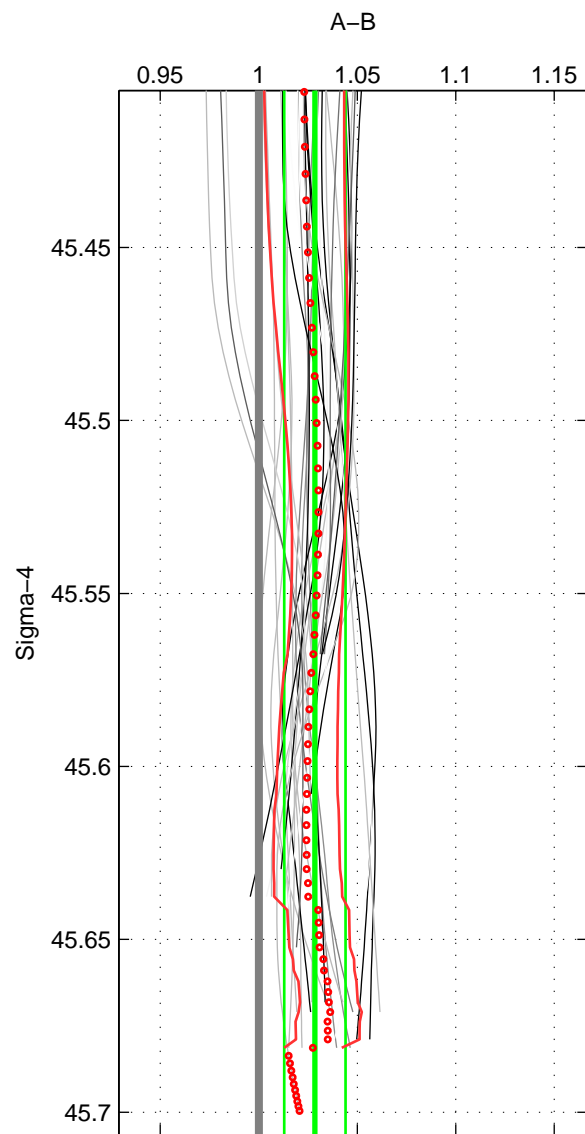

Cruise A (red). Date: Jul 2005 Cruisename: 669-49UF20050615
 Cruise B (blue). Date: Jul 2002 Cruisename: 697-49UP20020620

*** "Favourite" values are means of spaces 1 2 3.

	Offset	O.StDev	Ratio	R.Stdev	Rating
SIGMA:	4.247	2.276	1.028	0.016	4
THETA:	3.944	2.059	1.027	0.014	4
DEPTH:	3.968	2.538	1.026	0.017	4
FAV.:	4.053	2.291	1.027	0.016	4

Profiles of A: 11
 Profiles of B: 9
 Diff profs: 30
 WMoffset (A-B): 4.2468
 WMoffset stdev: 2.2759
 WMratio (A/B): 1.0285
 WMratio stdev: 0.015575

Quality (1-5): 4

Profiles of A: 11
 Profiles of B: 9
 Diff profs: 30
 WMoffset (A-B): 3.9437
 WMoffset stdev: 2.0587
 WMratio (A/B): 1.0266
 WMratio stdev: 0.014139

Quality (1-5): 4

Profiles of A: 11
 Profiles of B: 9
 Diff profs: 30
 WMoffset (A-B): 3.9677
 WMoffset stdev: 2.5376
 WMratio (A/B): 1.0262
 WMratio stdev: 0.017175

Quality (1-5): 4