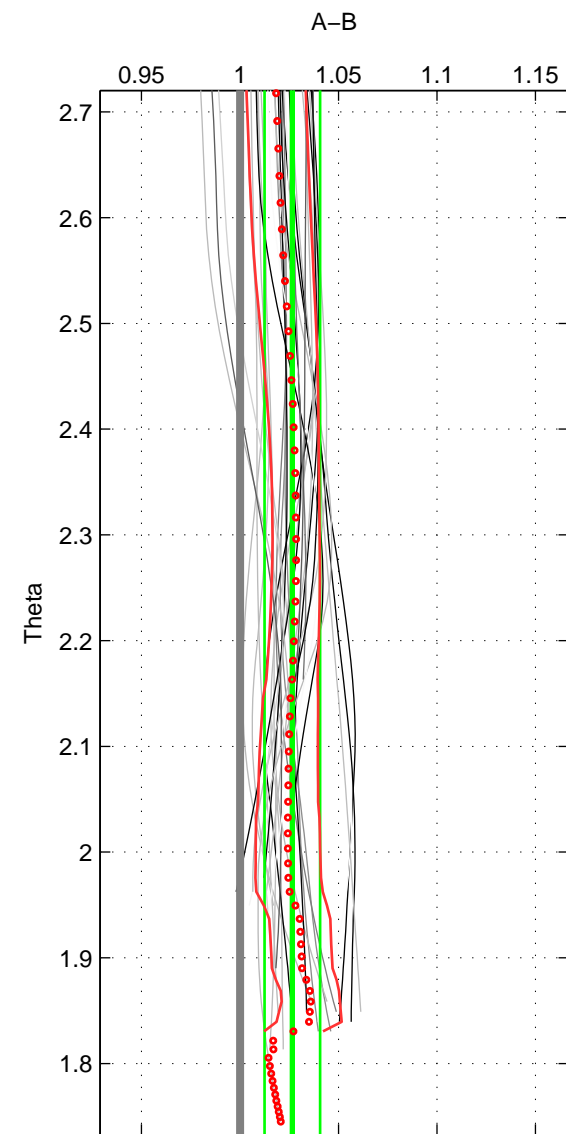

Cruise A (red). Date: Jul 2005 Cruisename: 669-49UF20050615
 Cruise B (blue). Date: Jul 2002 Cruisename: 697-49UP20020620

*** "Favourite" values are means of spaces 1 2 3.

	Offset	O.StDev	Ratio	R.Stdev	Rating
SIGMA:	4.247	2.276	1.028	0.016	4
THETA:	3.944	2.059	1.027	0.014	4
DEPTH:	3.968	2.538	1.026	0.017	4
FAV.:	4.053	2.291	1.027	0.016	4

Profiles of A: 11
 Profiles of B: 9
 Diff profs: 30
 WMoffset (A-B): 4.2468
 WMoffset stdev: 2.2759
 WMratio (A/B): 1.0285
 WMratio stdev: 0.015575

Quality (1-5): 4

Profiles of A: 11
 Profiles of B: 9
 Diff profs: 30
 WMoffset (A-B): 3.9437
 WMoffset stdev: 2.0587
 WMratio (A/B): 1.0266
 WMratio stdev: 0.014139

Quality (1-5): 4

Profiles of A: 11
 Profiles of B: 9
 Diff profs: 30
 WMoffset (A-B): 3.9677
 WMoffset stdev: 2.5376
 WMratio (A/B): 1.0262
 WMratio stdev: 0.017175

Quality (1-5): 4