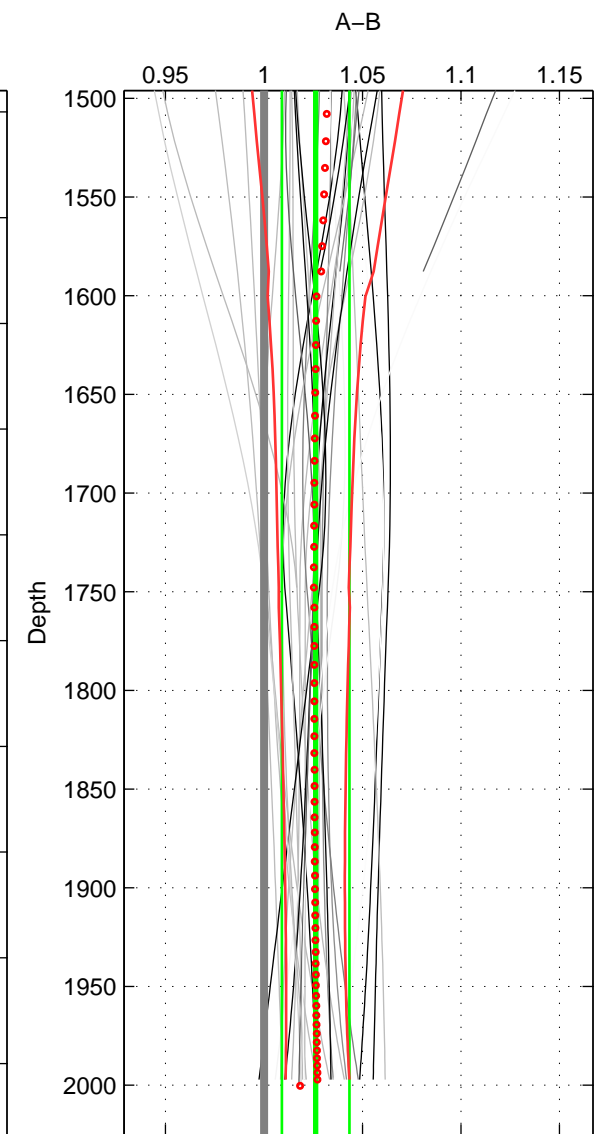

Cruise A (red). Date: Jul 2005 Cruisename: 669-49UF20050615
 Cruise B (blue). Date: Jul 2002 Cruisename: 697-49UP20020620

*** "Favourite" values are means of spaces 1 2 3.

	Offset	O.StDev	Ratio	R.Stdev	Rating
SIGMA:	4.247	2.276	1.028	0.016	4
THETA:	3.944	2.059	1.027	0.014	4
DEPTH:	3.968	2.538	1.026	0.017	4
FAV.:	4.053	2.291	1.027	0.016	4

Profiles of A: 11
 Profiles of B: 9
 Diff profs: 30
 WMoffset (A-B): 4.2468
 WMoffset stdev: 2.2759
 WMratio (A/B): 1.0285
 WMratio stdev: 0.015575

Quality (1-5): 4

Profiles of A: 11
 Profiles of B: 9
 Diff profs: 30
 WMoffset (A-B): 3.9437
 WMoffset stdev: 2.0587
 WMratio (A/B): 1.0266
 WMratio stdev: 0.014139

Quality (1-5): 4

Profiles of A: 11
 Profiles of B: 9
 Diff profs: 30
 WMoffset (A-B): 3.9677
 WMoffset stdev: 2.5376
 WMratio (A/B): 1.0262
 WMratio stdev: 0.017175

Quality (1-5): 4