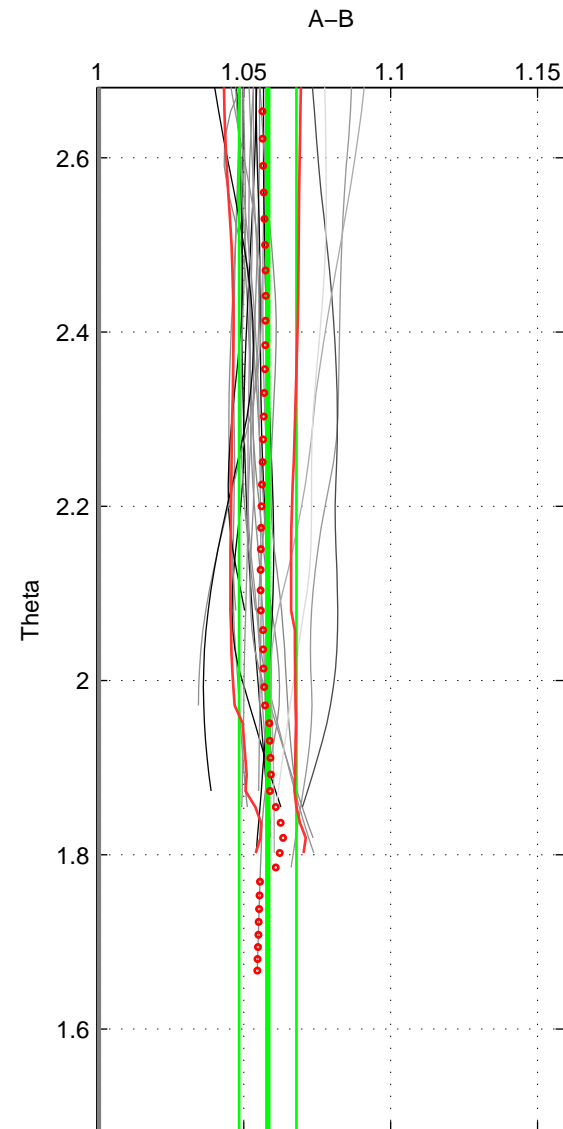

Cruise A (red). Date: Oct 1998 Cruisename: 686-49UP19980916

Cruise B (blue). Date: Jul 2001 Cruisename: 694-49UP20010619

\*\*\* "Favourite" values are means of spaces 1 2.

	Offset	O.StDev	Ratio	R.Stdev	Rating
SIGMA:	8.600	1.463	1.059	0.011	4
THETA:	8.443	1.318	1.058	0.010	4
DEPTH:	9.025	1.606	1.061	0.011	3
FAV.:	8.521	1.390	1.058	0.010	4

Profiles of A: 10  
 Profiles of B: 10  
 Diff profs : 23  
 WMoffset (A-B): 8.5996  
 WMoffset stdev: 1.4625  
 WMratio (A/B): 1.0588  
 WMratio stdev: 0.010779

Quality (1-5): 4

Profiles of A: 10  
 Profiles of B: 10  
 Diff profs : 23  
 WMoffset (A-B): 8.4433  
 WMoffset stdev: 1.3181  
 WMratio (A/B): 1.0581  
 WMratio stdev: 0.0097845

Quality (1-5): 4

Profiles of A: 10  
 Profiles of B: 10  
 Diff profs : 23  
 WMoffset (A-B): 9.0245  
 WMoffset stdev: 1.6063  
 WMratio (A/B): 1.0608  
 WMratio stdev: 0.01143

Quality (1-5): 3