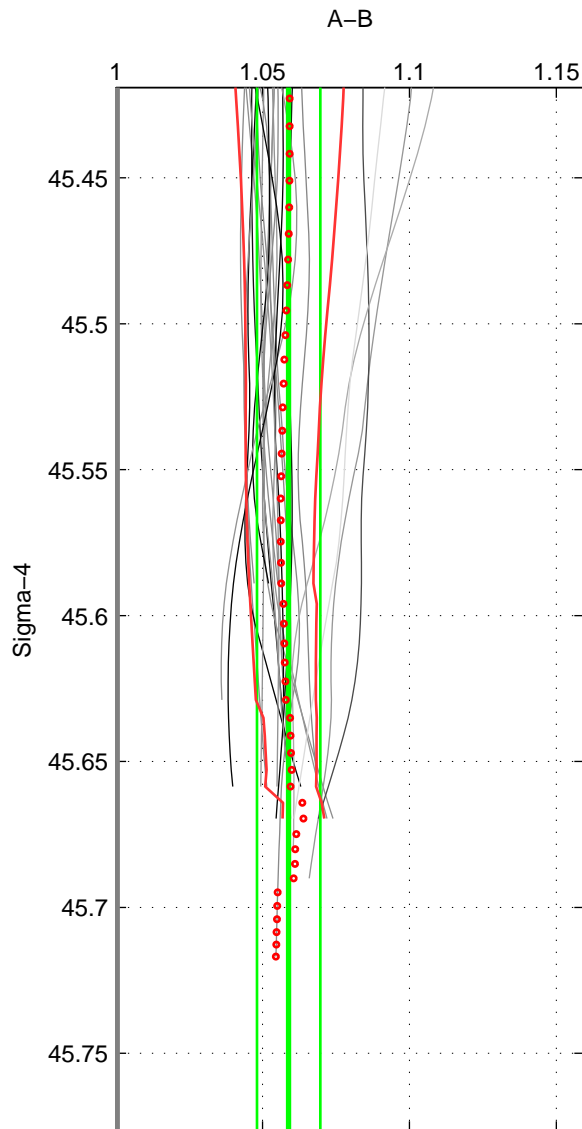

Cruise A (red). Date: Oct 1998 Cruisename: 686-49UP19980916

Cruise B (blue). Date: Jul 2001 Cruisename: 694-49UP20010619

\*\*\* "Favourite" values are means of spaces 1 2.

	Offset	O.StDev	Ratio	R.Stdev	Rating
SIGMA:	8.600	1.463	1.059	0.011	4
THETA:	8.443	1.318	1.058	0.010	4
DEPTH:	9.025	1.606	1.061	0.011	3
FAV.:	8.521	1.390	1.058	0.010	4

Profiles of A: 10  
 Profiles of B: 10  
 Diff profs : 23  
 WMoffset (A-B): 8.5996  
 WMoffset stdev: 1.4625  
 WMratio (A/B): 1.0588  
 WMratio stdev: 0.010779

Quality (1-5): 4

Profiles of A: 10  
 Profiles of B: 10  
 Diff profs : 23  
 WMoffset (A-B): 8.4433  
 WMoffset stdev: 1.3181  
 WMratio (A/B): 1.0581  
 WMratio stdev: 0.0097845

Quality (1-5): 4

Profiles of A: 10  
 Profiles of B: 10  
 Diff profs : 23  
 WMoffset (A-B): 9.0245  
 WMoffset stdev: 1.6063  
 WMratio (A/B): 1.0608  
 WMratio stdev: 0.01143

Quality (1-5): 3