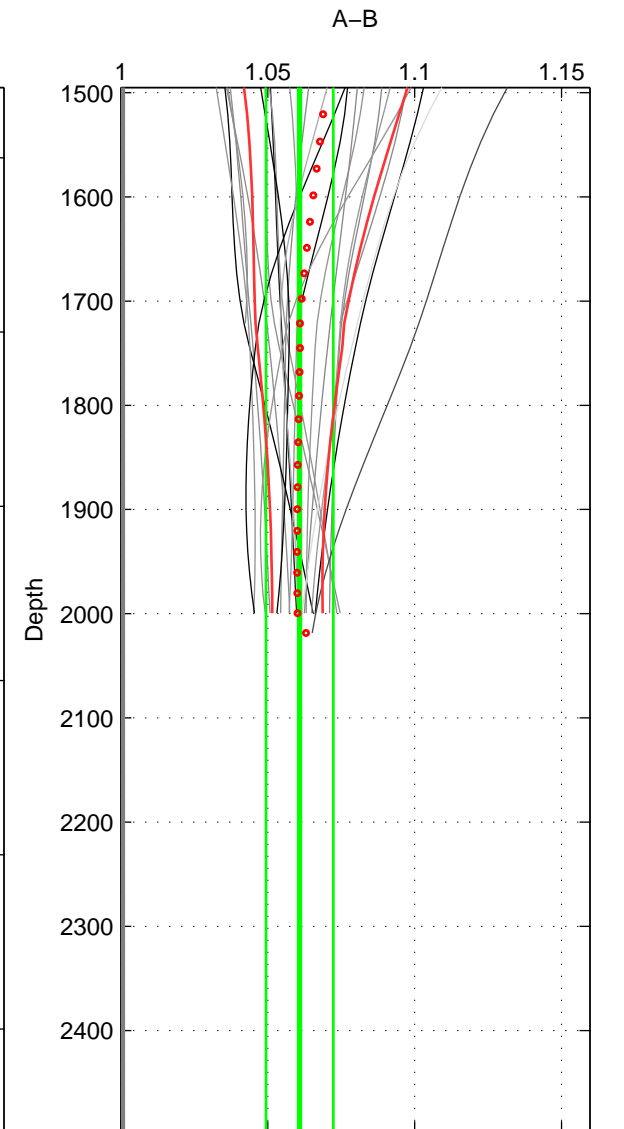

Cruise A (red). Date: Oct 1998 Cruisename: 686-49UP19980916

Cruise B (blue). Date: Jul 2001 Cruisename: 694-49UP20010619

\*\*\* "Favourite" values are means of spaces 1 2.

	Offset	O.StDev	Ratio	R.Stdev	Rating
SIGMA:	8.600	1.463	1.059	0.011	4
THETA:	8.443	1.318	1.058	0.010	4
DEPTH:	9.025	1.606	1.061	0.011	3
FAV.:	8.521	1.390	1.058	0.010	4

Profiles of A: 10  
 Profiles of B: 10  
 Diff profs : 23  
 WMoffset (A-B): 8.5996  
 WMoffset stdev: 1.4625  
 WMratio (A/B): 1.0588  
 WMratio stdev: 0.010779

Quality (1-5): 4

Profiles of A: 10  
 Profiles of B: 10  
 Diff profs : 23  
 WMoffset (A-B): 8.4433  
 WMoffset stdev: 1.3181  
 WMratio (A/B): 1.0581  
 WMratio stdev: 0.0097845

Quality (1-5): 4

Profiles of A: 10  
 Profiles of B: 10  
 Diff profs : 23  
 WMoffset (A-B): 9.0245  
 WMoffset stdev: 1.6063  
 WMratio (A/B): 1.0608  
 WMratio stdev: 0.01143

Quality (1-5): 3