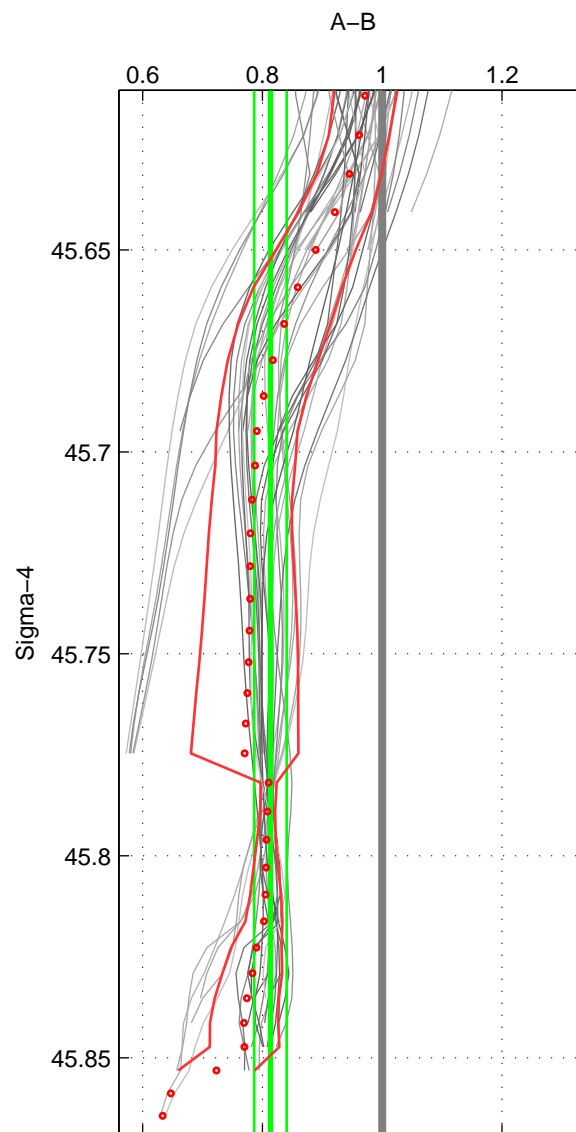

Cruise A (red). Date: May 1993 Cruisename: 204-29CS19930510

Cruise B (blue). Date: Jun 2004 Cruisename: 275-35TH20040604

*** "Favourite" values are means of spaces 1 2.

	Offset	O.StDev	Ratio	R.Stdev	Rating
SIGMA:	-5.044	0.997	0.814	0.027	4
THETA:	-4.160	0.950	0.857	0.027	4
DEPTH:	-1.590	0.805	0.941	0.027	3
FAV.:	-4.602	0.974	0.835	0.027	4

Profiles of A: 7
 Profiles of B: 9
 Diff profs: 48
 WMoffset (A-B): -5.0444
 WMoffset stdev: 0.99679
 WMratio (A/B): 0.8135
 WMratio stdev: 0.027084

Quality (1-5): 4

Profiles of A: 7
 Profiles of B: 9
 Diff profs: 48
 WMoffset (A-B): -4.1602
 WMoffset stdev: 0.9504
 WMratio (A/B): 0.85739
 WMratio stdev: 0.026672

Quality (1-5): 4

Profiles of A: 14
 Profiles of B: 9
 Diff profs: 100
 WMoffset (A-B): -1.5901
 WMoffset stdev: 0.80483
 WMratio (A/B): 0.94052
 WMratio stdev: 0.027012

Quality (1-5): 3