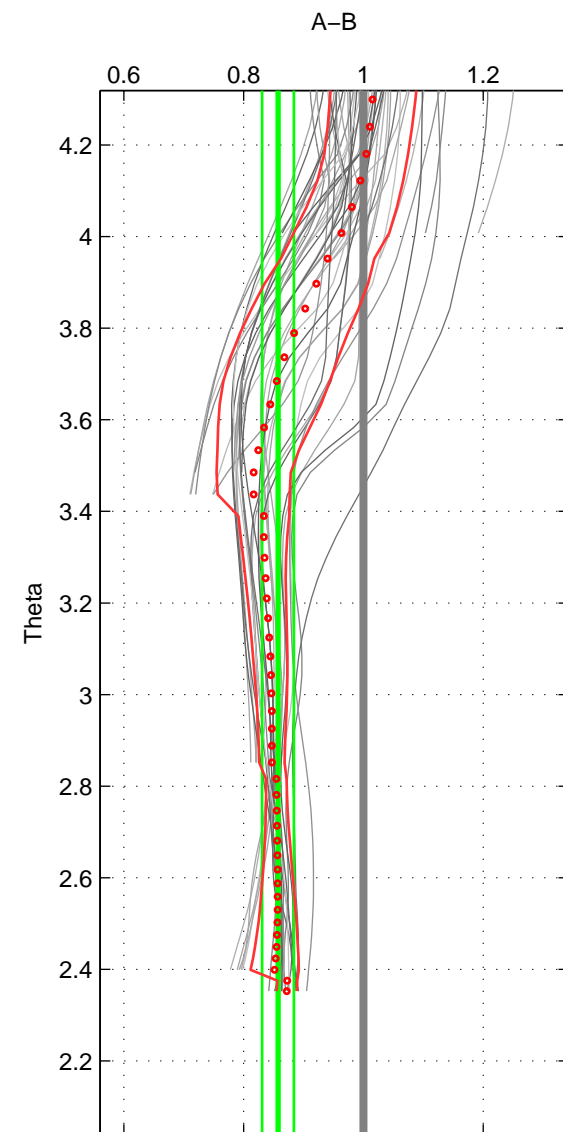

Cruise A (red). Date: May 1993 Cruisename: 204-29CS19930510

Cruise B (blue). Date: Jun 2004 Cruisename: 275-35TH20040604

*** "Favourite" values are means of spaces 1 2.

	Offset	O.StDev	Ratio	R.Stdev	Rating
SIGMA:	-5.044	0.997	0.814	0.027	4
THETA:	-4.160	0.950	0.857	0.027	4
DEPTH:	-1.590	0.805	0.941	0.027	3
FAV.:	-4.602	0.974	0.835	0.027	4

Profiles of A: 7
 Profiles of B: 9
 Diff profs: 48
 WMoffset (A-B): -5.0444
 WMoffset stdev: 0.99679
 WMratio (A/B): 0.8135
 WMratio stdev: 0.027084

Quality (1-5): 4

Profiles of A: 7
 Profiles of B: 9
 Diff profs: 48
 WMoffset (A-B): -4.1602
 WMoffset stdev: 0.9504
 WMratio (A/B): 0.85739
 WMratio stdev: 0.026672

Quality (1-5): 4

Profiles of A: 14
 Profiles of B: 9
 Diff profs: 100
 WMoffset (A-B): -1.5901
 WMoffset stdev: 0.80483
 WMratio (A/B): 0.94052
 WMratio stdev: 0.027012

Quality (1-5): 3