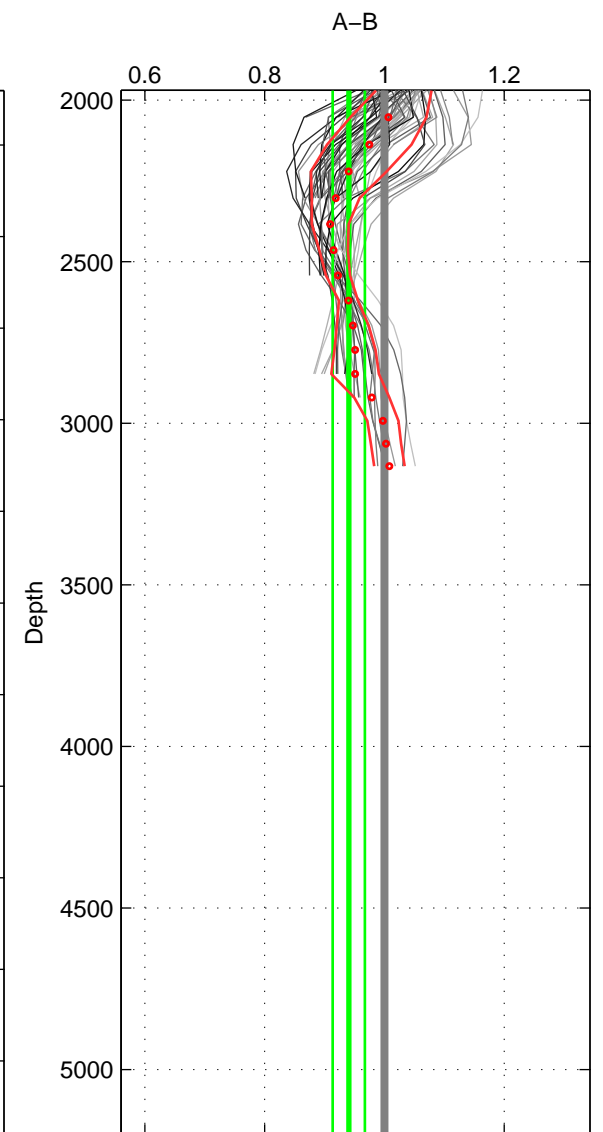

Cruise A (red). Date: May 1993 Cruisename: 204-29CS19930510

Cruise B (blue). Date: Jun 2004 Cruisename: 275-35TH20040604

*** "Favourite" values are means of spaces 1 2.

	Offset	O.StDev	Ratio	R.Stdev	Rating
SIGMA:	-5.044	0.997	0.814	0.027	4
THETA:	-4.160	0.950	0.857	0.027	4
DEPTH:	-1.590	0.805	0.941	0.027	3
FAV.:	-4.602	0.974	0.835	0.027	4

Profiles of A: 7
 Profiles of B: 9
 Diff profs: 48
 WMoffset (A-B): -5.0444
 WMoffset stdev: 0.99679
 WMratio (A/B): 0.8135
 WMratio stdev: 0.027084

Quality (1-5): 4

Profiles of A: 7
 Profiles of B: 9
 Diff profs: 48
 WMoffset (A-B): -4.1602
 WMoffset stdev: 0.9504
 WMratio (A/B): 0.85739
 WMratio stdev: 0.026672

Quality (1-5): 4

Profiles of A: 14
 Profiles of B: 9
 Diff profs: 100
 WMoffset (A-B): -1.5901
 WMoffset stdev: 0.80483
 WMratio (A/B): 0.94052
 WMratio stdev: 0.027012

Quality (1-5): 3