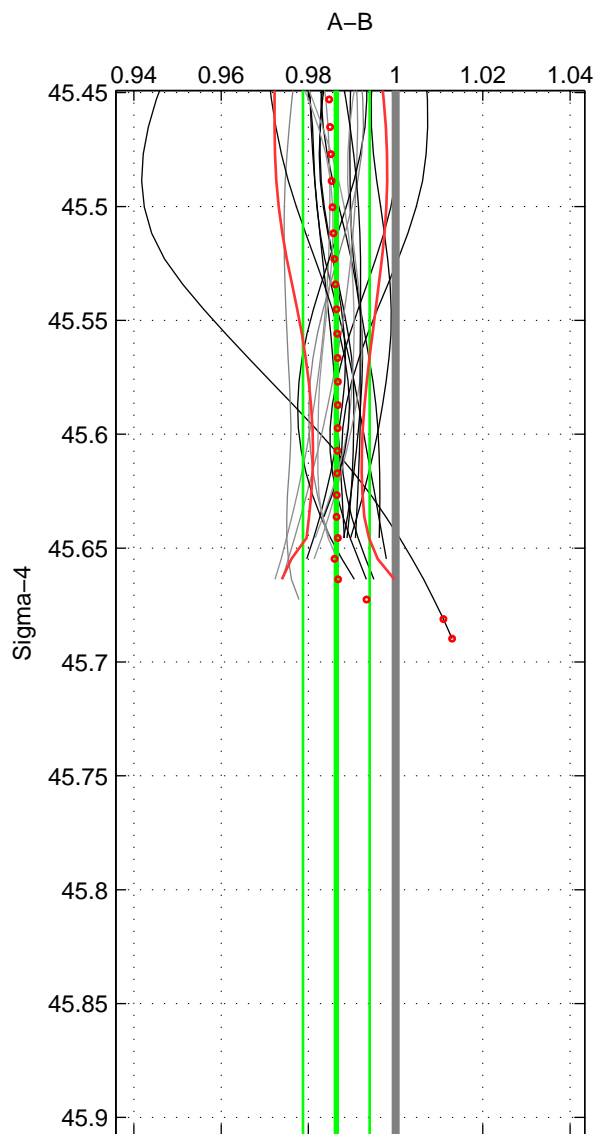

Cruise A (red). Date: Jul 2008 Cruisename: 678-49UF20080617

Cruise B (blue). Date: Feb 2006 Cruisename: 710-49UP20060113

*** "Favourite" values are means of spaces 1 2.

	Offset	O.StDev	Ratio	R.Stdev	Rating
SIGMA:	-1.764	0.996	0.986	0.008	4
THETA:	-1.340	1.168	0.990	0.009	4
DEPTH:	-0.510	0.230	0.996	0.002	3
FAV. :	-1.552	1.082	0.988	0.008	4

Profiles of A: 31
 Profiles of B: 13
 Diff profs : 20
 WMoffset (A-B): -1.7642
 WMoffset stdev: 0.996
 WMratio (A/B): 0.98639
 WMratio stdev: 0.0076368

Quality (1-5): 4

Profiles of A: 31
 Profiles of B: 38
 Diff profs : 65
 WMoffset (A-B): -1.34
 WMoffset stdev: 1.1684
 WMratio (A/B): 0.98988
 WMratio stdev: 0.008813

Quality (1-5): 4

Profiles of A: 31
 Profiles of B: 38
 Diff profs : 65
 WMoffset (A-B): -0.51023
 WMoffset stdev: 0.2304
 WMratio (A/B): 0.99618
 WMratio stdev: 0.0017785

Quality (1-5): 3

Please note that statistics are bad.