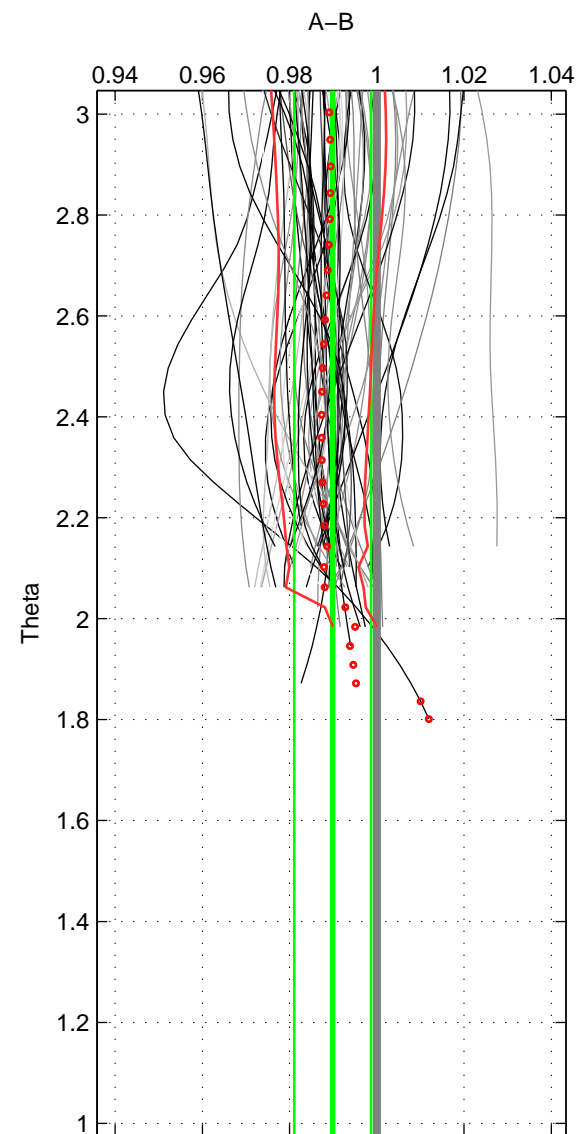

Cruise A (red). Date: Jul 2008 Cruisename: 678-49UF20080617

Cruise B (blue). Date: Feb 2006 Cruisename: 710-49UP20060113

*** "Favourite" values are means of spaces 1 2.

	Offset	O.StDev	Ratio	R.Stdev	Rating
SIGMA:	-1.764	0.996	0.986	0.008	4
THETA:	-1.340	1.168	0.990	0.009	4
DEPTH:	-0.510	0.230	0.996	0.002	3
FAV. :	-1.552	1.082	0.988	0.008	4

Profiles of A: 31
 Profiles of B: 13
 Diff profs : 20
 WMoffset (A-B): -1.7642
 WMoffset stdev: 0.996
 WMratio (A/B): 0.98639
 WMratio stdev: 0.0076368

Quality (1-5): 4

Profiles of A: 31
 Profiles of B: 38
 Diff profs : 65
 WMoffset (A-B): -1.34
 WMoffset stdev: 1.1684
 WMratio (A/B): 0.98988
 WMratio stdev: 0.008813

Quality (1-5): 4

Profiles of A: 31
 Profiles of B: 38
 Diff profs : 65
 WMoffset (A-B): -0.51023
 WMoffset stdev: 0.2304
 WMratio (A/B): 0.99618
 WMratio stdev: 0.0017785

Quality (1-5): 3

Please note that statistics are bad.