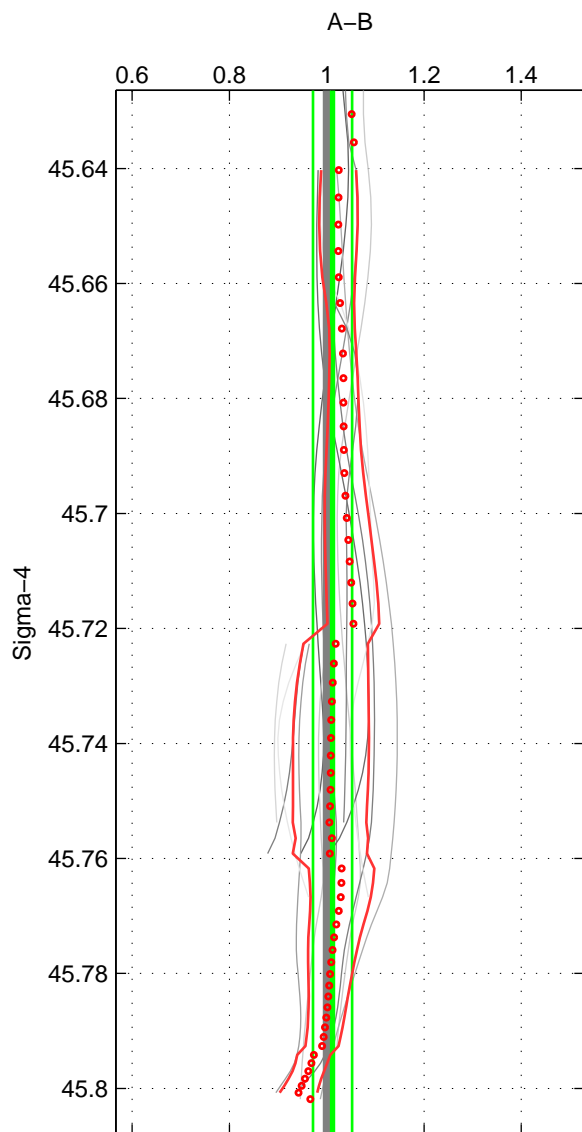

Cruise A (red). Date: Jan 2011 Cruisename: 280-45CE20110103  
 Cruise B (blue). Date: Sep 2007 Cruisename: 292-64PE20070830

\*\*\* "Favourite" values are means of spaces 1 2.

	Offset	O.StDev	Ratio	R.Stdev	Rating
SIGMA:	0.334	0.678	1.012	0.040	4
THETA:	0.268	0.792	1.002	0.048	4
DEPTH:	-4.615	2.096	0.812	0.066	3
FAV.:	0.301	0.735	1.007	0.044	4

Profiles of A: 3  
 Profiles of B: 6  
 Diff profs: 13  
 WMoffset (A-B): 0.33391  
 WMoffset stdev: 0.67775  
 WMratio (A/B): 1.0119  
 WMratio stdev: 0.040338

Quality (1-5): 4

Profiles of A: 3  
 Profiles of B: 6  
 Diff profs: 14  
 WMoffset (A-B): 0.26752  
 WMoffset stdev: 0.79168  
 WMratio (A/B): 1.0021  
 WMratio stdev: 0.048279

Quality (1-5): 4

Profiles of A: 3  
 Profiles of B: 6  
 Diff profs: 11  
 WMoffset (A-B): -4.6155  
 WMoffset stdev: 2.0958  
 WMratio (A/B): 0.81221  
 WMratio stdev: 0.065583

Quality (1-5): 3