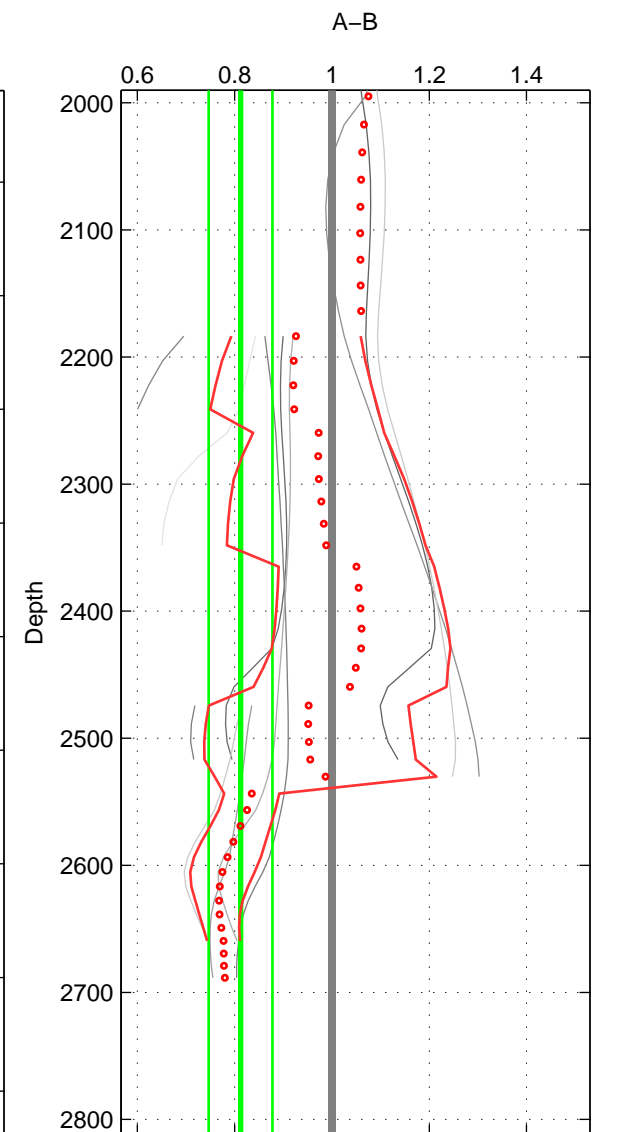

Cruise A (red). Date: Jan 2011 Cruisename: 280-45CE20110103  
 Cruise B (blue). Date: Sep 2007 Cruisename: 292-64PE20070830

\*\*\* "Favourite" values are means of spaces 1 2.

	Offset	O.StDev	Ratio	R.Stdev	Rating
SIGMA:	0.334	0.678	1.012	0.040	4
THETA:	0.268	0.792	1.002	0.048	4
DEPTH:	-4.615	2.096	0.812	0.066	3
FAV.:	0.301	0.735	1.007	0.044	4

Profiles of A: 3  
 Profiles of B: 6  
 Diff profs: 13  
 WMoffset (A-B): 0.33391  
 WMoffset stdev: 0.67775  
 WMratio (A/B): 1.0119  
 WMratio stdev: 0.040338

Quality (1-5): 4

Profiles of A: 3  
 Profiles of B: 6  
 Diff profs: 14  
 WMoffset (A-B): 0.26752  
 WMoffset stdev: 0.79168  
 WMratio (A/B): 1.0021  
 WMratio stdev: 0.048279

Quality (1-5): 4

Profiles of A: 3  
 Profiles of B: 6  
 Diff profs: 11  
 WMoffset (A-B): -4.6155  
 WMoffset stdev: 2.0958  
 WMratio (A/B): 0.81221  
 WMratio stdev: 0.065583

Quality (1-5): 3