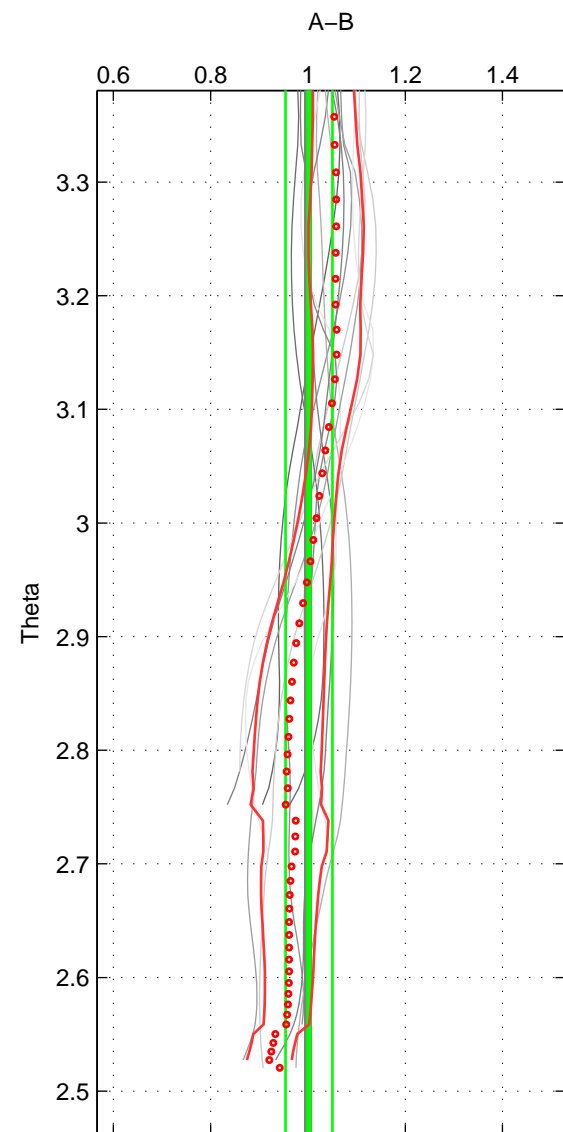

Cruise A (red). Date: Jan 2011 Cruisename: 280-45CE20110103  
 Cruise B (blue). Date: Sep 2007 Cruisename: 292-64PE20070830

\*\*\* "Favourite" values are means of spaces 1 2.

	Offset	O.StDev	Ratio	R.Stdev	Rating
SIGMA:	0.334	0.678	1.012	0.040	4
THETA:	0.268	0.792	1.002	0.048	4
DEPTH:	-4.615	2.096	0.812	0.066	3
FAV.:	0.301	0.735	1.007	0.044	4

Profiles of A: 3  
 Profiles of B: 6  
 Diff profs: 13  
 WMoffset (A-B): 0.33391  
 WMoffset stdev: 0.67775  
 WMratio (A/B): 1.0119  
 WMratio stdev: 0.040338

Quality (1-5): 4

Profiles of A: 3  
 Profiles of B: 6  
 Diff profs: 14  
 WMoffset (A-B): 0.26752  
 WMoffset stdev: 0.79168  
 WMratio (A/B): 1.0021  
 WMratio stdev: 0.048279

Quality (1-5): 4

Profiles of A: 3  
 Profiles of B: 6  
 Diff profs: 11  
 WMoffset (A-B): -4.6155  
 WMoffset stdev: 2.0958  
 WMratio (A/B): 0.81221  
 WMratio stdev: 0.065583

Quality (1-5): 3