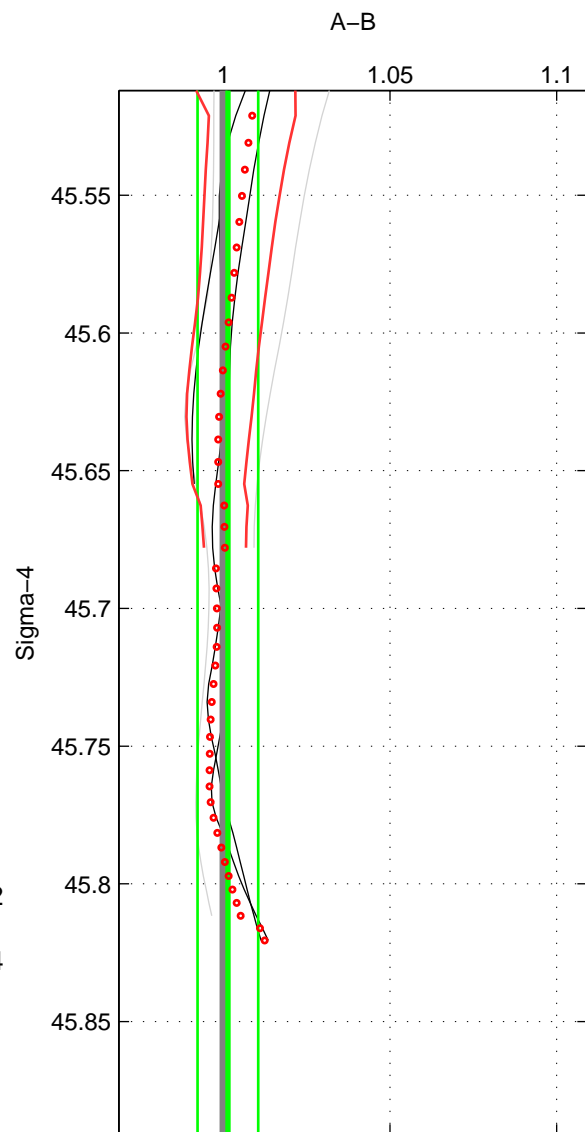

Cruise A (red). Date: Jun 1998 Cruisename: 566-49HO19980622

Cruise B (blue). Date: Jun 2001 Cruisename: 591-49NZ20010604

*** "Favourite" values are means of spaces 1 2.

	Offset	O.StDev	Ratio	R.Stdev	Rating
SIGMA:	0.209	1.449	1.001	0.009	4
THETA:	1.833	0.596	1.012	0.004	4
DEPTH:	0.419	0.596	1.003	0.004	3
FAV. :	1.021	1.023	1.007	0.006	4

Profiles of A: 4
 Profiles of B: 6
 Diff profs : 6
 WMoffset (A-B): 0.20888
 WMoffset stdev: 1.4495
 WMratio (A/B): 1.0013
 WMratio stdev: 0.0091087

Quality (1-5): 4

Profiles of A: 4
 Profiles of B: 6
 Diff profs : 7
 WMoffset (A-B): 1.8327
 WMoffset stdev: 0.59606
 WMratio (A/B): 1.0119
 WMratio stdev: 0.0038147

Quality (1-5): 4

Profiles of A: 4
 Profiles of B: 6
 Diff profs : 6
 WMoffset (A-B): 0.41876
 WMoffset stdev: 0.59572
 WMratio (A/B): 1.0027
 WMratio stdev: 0.0038485

Quality (1-5): 3

Please note that statistics are bad.