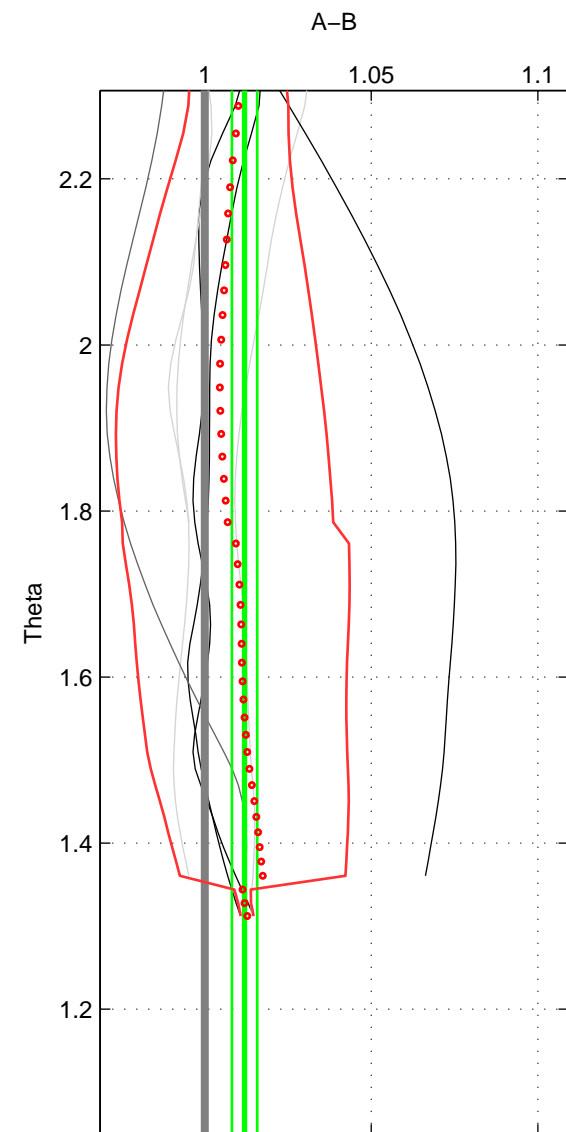

Cruise A (red). Date: Jun 1998 Cruisename: 566-49HO19980622

Cruise B (blue). Date: Jun 2001 Cruisename: 591-49NZ20010604

*** "Favourite" values are means of spaces 1 2.

	Offset	O.StDev	Ratio	R.Stdev	Rating
SIGMA:	0.209	1.449	1.001	0.009	4
THETA:	1.833	0.596	1.012	0.004	4
DEPTH:	0.419	0.596	1.003	0.004	3
FAV. :	1.021	1.023	1.007	0.006	4

Profiles of A: 4
 Profiles of B: 6
 Diff profs : 6
 WMoffset (A-B): 0.20888
 WMoffset stdev: 1.4495
 WMratio (A/B): 1.0013
 WMratio stdev: 0.0091087

Quality (1-5): 4

Profiles of A: 4
 Profiles of B: 6
 Diff profs : 7
 WMoffset (A-B): 1.8327
 WMoffset stdev: 0.59606
 WMratio (A/B): 1.0119
 WMratio stdev: 0.0038147

Quality (1-5): 4

Profiles of A: 4
 Profiles of B: 6
 Diff profs : 6
 WMoffset (A-B): 0.41876
 WMoffset stdev: 0.59572
 WMratio (A/B): 1.0027
 WMratio stdev: 0.0038485

Quality (1-5): 3

Please note that statistics are bad.