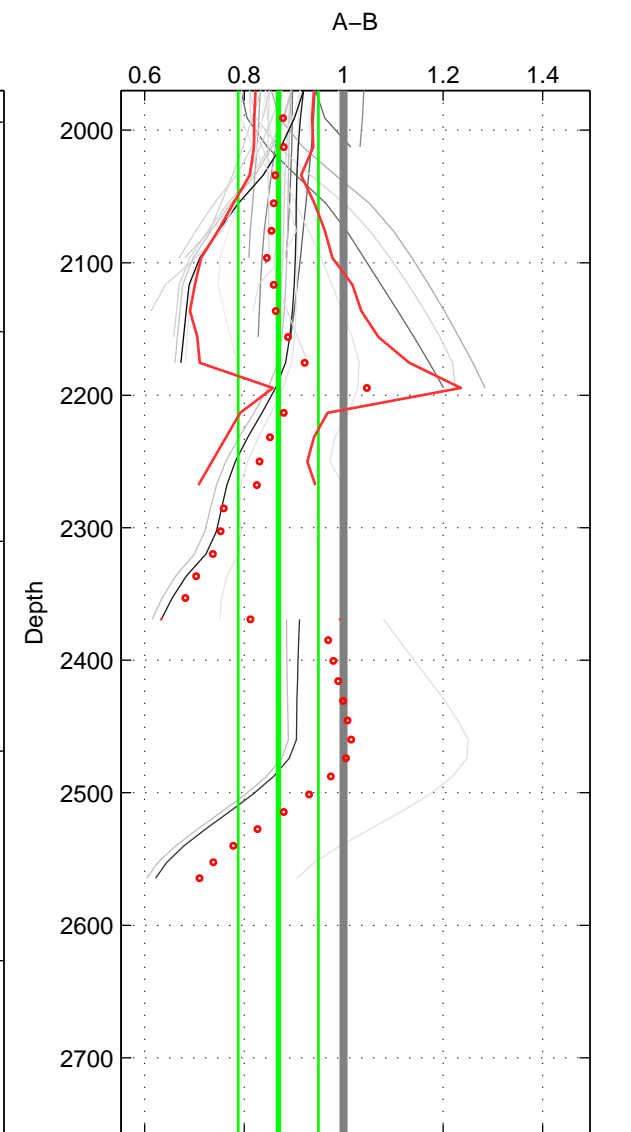

Cruise A (red). Date: Aug 1997 Cruisename: 63-34AR19970805

Cruise B (blue). Date: Aug 1997 Cruisename: 155-06MT19970815

\*\*\* "Favourite" values are means of spaces 1 2.

	Offset	O.StDev	Ratio	R.Stdev	Rating
SIGMA:	-0.578	0.155	0.927	0.019	4
THETA:	-0.633	0.271	0.924	0.033	4
DEPTH:	-1.406	0.891	0.869	0.081	3
FAV. :	-0.606	0.213	0.926	0.026	4

Profiles of A: 7  
 Profiles of B: 7  
 Diff profs : 30  
 WMoffset (A-B): -0.57793  
 WMoffset stdev: 0.1547  
 WMratio (A/B): 0.92748  
 WMratio stdev: 0.019329

Quality (1-5): 4

Profiles of A: 7  
 Profiles of B: 7  
 Diff profs : 28  
 WMoffset (A-B): -0.63342  
 WMoffset stdev: 0.27058  
 WMratio (A/B): 0.92387  
 WMratio stdev: 0.032926

Quality (1-5): 4

Profiles of A: 7  
 Profiles of B: 7  
 Diff profs : 29  
 WMoffset (A-B): -1.4057  
 WMoffset stdev: 0.89145  
 WMratio (A/B): 0.86884  
 WMratio stdev: 0.080553

Quality (1-5): 3