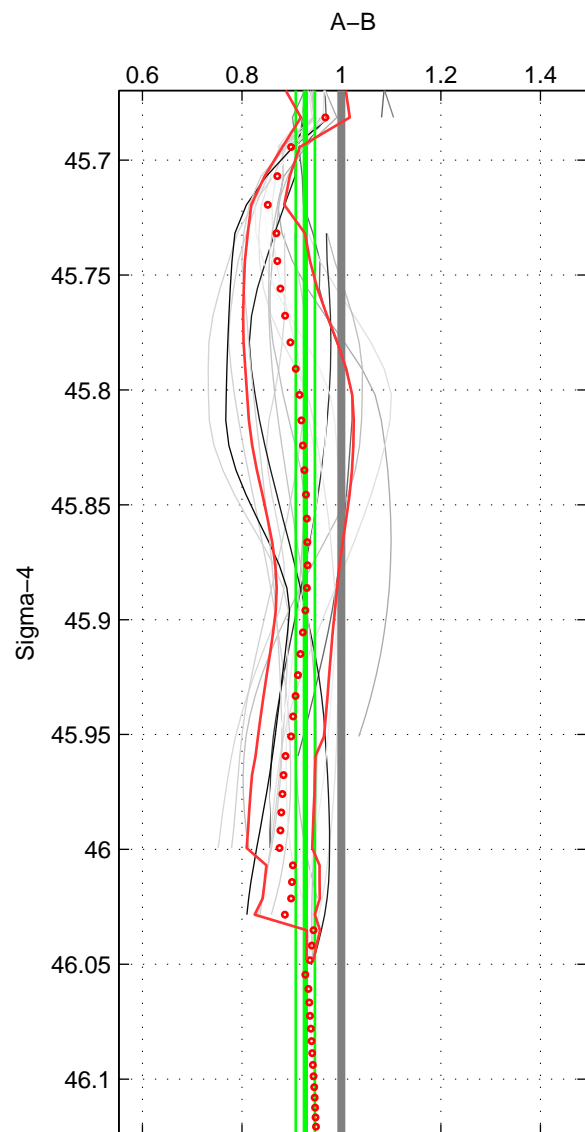

Cruise A (red). Date: Aug 1997 Cruisename: 63-34AR19970805

Cruise B (blue). Date: Aug 1997 Cruisename: 155-06MT19970815

\*\*\* "Favourite" values are means of spaces 1 2.

	Offset	O.StDev	Ratio	R.Stdev	Rating
SIGMA:	-0.578	0.155	0.927	0.019	4
THETA:	-0.633	0.271	0.924	0.033	4
DEPTH:	-1.406	0.891	0.869	0.081	3
FAV. :	-0.606	0.213	0.926	0.026	4

Profiles of A: 7  
 Profiles of B: 7  
 Diff profs : 30  
 WMoffset (A-B): -0.57793  
 WMoffset stdev: 0.1547  
 WMratio (A/B): 0.92748  
 WMratio stdev: 0.019329

Quality (1-5): 4

Profiles of A: 7  
 Profiles of B: 7  
 Diff profs : 28  
 WMoffset (A-B): -0.63342  
 WMoffset stdev: 0.27058  
 WMratio (A/B): 0.92387  
 WMratio stdev: 0.032926

Quality (1-5): 4

Profiles of A: 7  
 Profiles of B: 7  
 Diff profs : 29  
 WMoffset (A-B): -1.4057  
 WMoffset stdev: 0.89145  
 WMratio (A/B): 0.86884  
 WMratio stdev: 0.080553

Quality (1-5): 3