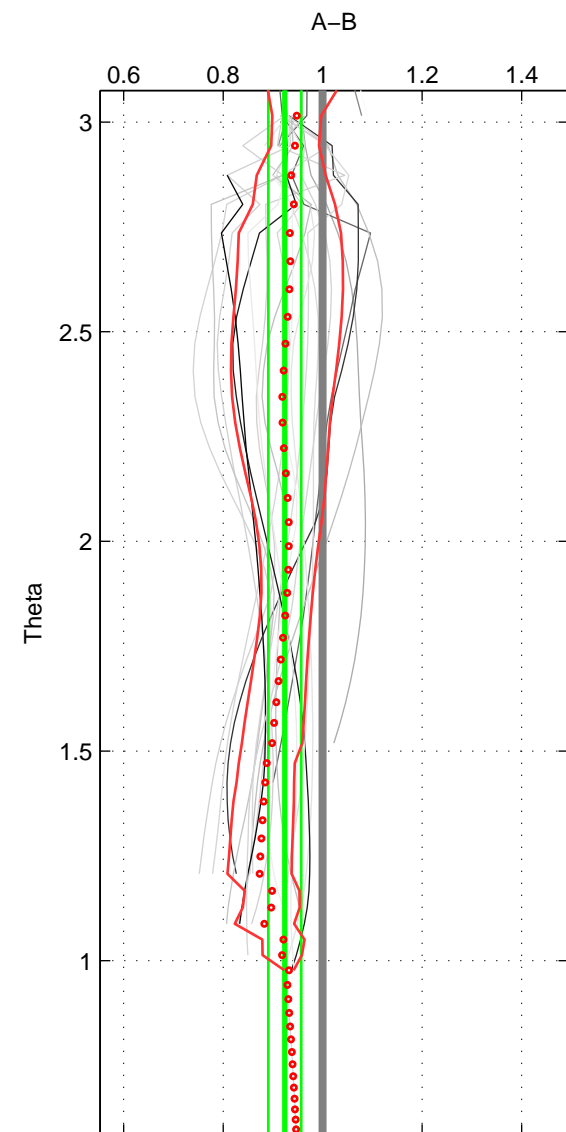

Cruise A (red). Date: Aug 1997 Cruisename: 63-34AR19970805

Cruise B (blue). Date: Aug 1997 Cruisename: 155-06MT19970815

\*\*\* "Favourite" values are means of spaces 1 2.

	Offset	O.StDev	Ratio	R.Stdev	Rating
SIGMA:	-0.578	0.155	0.927	0.019	4
THETA:	-0.633	0.271	0.924	0.033	4
DEPTH:	-1.406	0.891	0.869	0.081	3
FAV. :	-0.606	0.213	0.926	0.026	4

Profiles of A: 7  
 Profiles of B: 7  
 Diff profs : 30  
 WMoffset (A-B): -0.57793  
 WMoffset stdev: 0.1547  
 WMratio (A/B): 0.92748  
 WMratio stdev: 0.019329

Quality (1-5): 4

Profiles of A: 7  
 Profiles of B: 7  
 Diff profs : 28  
 WMoffset (A-B): -0.63342  
 WMoffset stdev: 0.27058  
 WMratio (A/B): 0.92387  
 WMratio stdev: 0.032926

Quality (1-5): 4

Profiles of A: 7  
 Profiles of B: 7  
 Diff profs : 29  
 WMoffset (A-B): -1.4057  
 WMoffset stdev: 0.89145  
 WMratio (A/B): 0.86884  
 WMratio stdev: 0.080553

Quality (1-5): 3