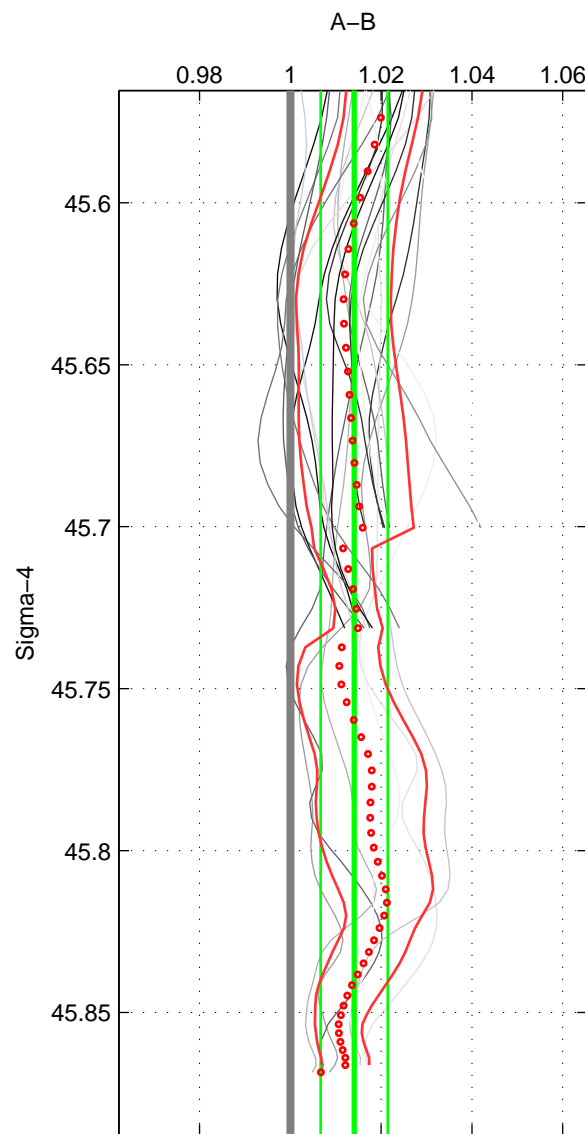

Cruise A (red). Date: Jun 2006 Cruisename: 608-49NZ20060526  
 Cruise B (blue). Date: May 1999 Cruisename: 687-49UP19990419

\*\*\* "Favourite" values are means of spaces 1 2 3.

	Offset	O.StDev	Ratio	R.Stdev	Rating
SIGMA:	2.186	1.138	1.014	0.007	4
THETA:	1.666	1.098	1.011	0.007	4
DEPTH:	3.083	0.984	1.020	0.007	4
FAV.:	2.312	1.073	1.015	0.007	4

Profiles of A: 19  
 Profiles of B: 4  
 Diff profs : 21  
 WMoffset (A-B): 2.186  
 WMoffset stdev: 1.1385  
 WMratio (A/B): 1.0141  
 WMratio stdev: 0.0073996

Quality (1-5): 4

Profiles of A: 19  
 Profiles of B: 4  
 Diff profs : 21  
 WMoffset (A-B): 1.6664  
 WMoffset stdev: 1.0975  
 WMratio (A/B): 1.011  
 WMratio stdev: 0.0072183

Quality (1-5): 4

Profiles of A: 19  
 Profiles of B: 4  
 Diff profs : 21  
 WMoffset (A-B): 3.0828  
 WMoffset stdev: 0.98433  
 WMratio (A/B): 1.0203  
 WMratio stdev: 0.00659

Quality (1-5): 4