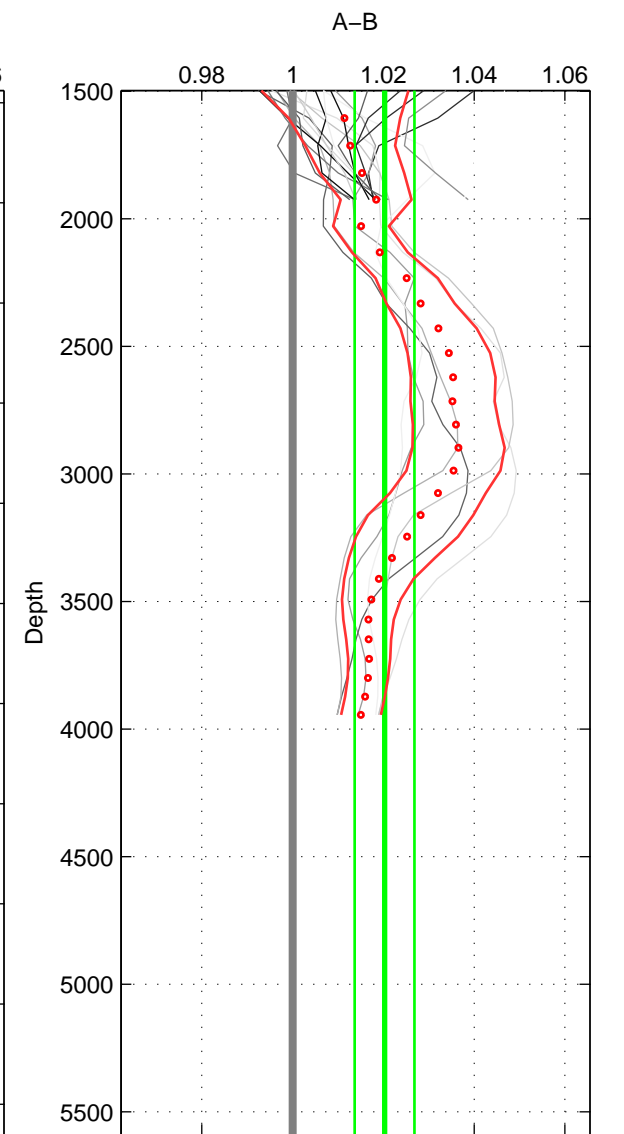

Cruise A (red). Date: Jun 2006 Cruisename: 608-49NZ20060526  
 Cruise B (blue). Date: May 1999 Cruisename: 687-49UP19990419

\*\*\* "Favourite" values are means of spaces 1 2 3.

	Offset	O.StDev	Ratio	R.Stdev	Rating
SIGMA:	2.186	1.138	1.014	0.007	4
THETA:	1.666	1.098	1.011	0.007	4
DEPTH:	3.083	0.984	1.020	0.007	4
FAV.:	2.312	1.073	1.015	0.007	4

Profiles of A: 19  
 Profiles of B: 4  
 Diff profs : 21  
 WMoffset (A-B): 2.186  
 WMoffset stdev: 1.1385  
 WMratio (A/B): 1.0141  
 WMratio stdev: 0.0073996

Quality (1-5): 4

Profiles of A: 19  
 Profiles of B: 4  
 Diff profs : 21  
 WMoffset (A-B): 1.6664  
 WMoffset stdev: 1.0975  
 WMratio (A/B): 1.011  
 WMratio stdev: 0.0072183

Quality (1-5): 4

Profiles of A: 19  
 Profiles of B: 4  
 Diff profs : 21  
 WMoffset (A-B): 3.0828  
 WMoffset stdev: 0.98433  
 WMratio (A/B): 1.0203  
 WMratio stdev: 0.00659

Quality (1-5): 4