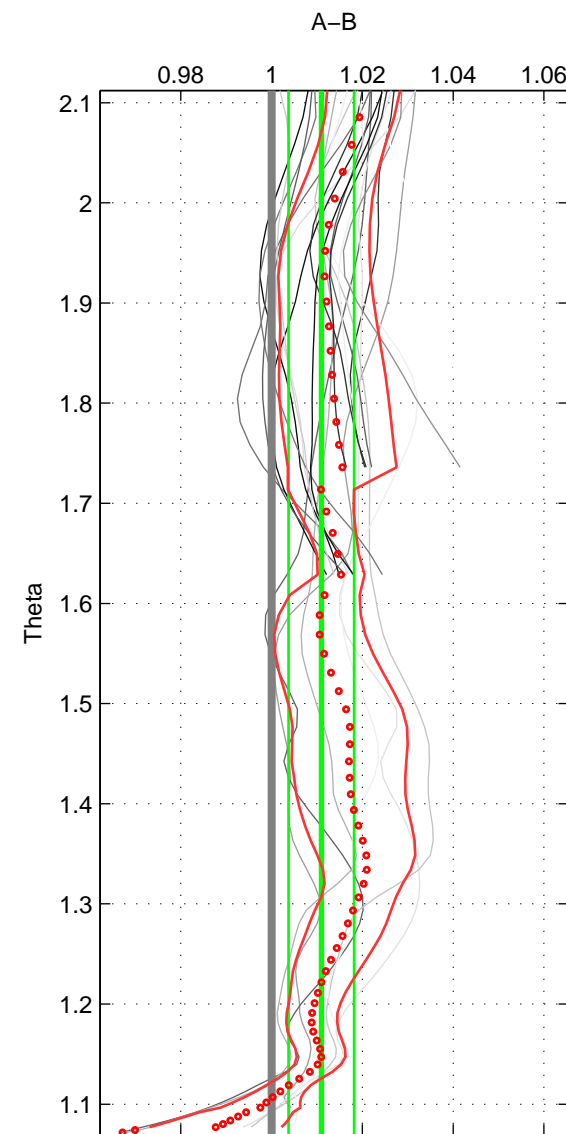

Cruise A (red). Date: Jun 2006 Cruisename: 608-49NZ20060526  
 Cruise B (blue). Date: May 1999 Cruisename: 687-49UP19990419

\*\*\* "Favourite" values are means of spaces 1 2 3.

	Offset	O.StDev	Ratio	R.Stdev	Rating
SIGMA:	2.186	1.138	1.014	0.007	4
THETA:	1.666	1.098	1.011	0.007	4
DEPTH:	3.083	0.984	1.020	0.007	4
FAV.:	2.312	1.073	1.015	0.007	4

Profiles of A: 19  
 Profiles of B: 4  
 Diff profs : 21  
 WMoffset (A-B): 2.186  
 WMoffset stdev: 1.1385  
 WMratio (A/B): 1.0141  
 WMratio stdev: 0.0073996

Quality (1-5): 4

Profiles of A: 19  
 Profiles of B: 4  
 Diff profs : 21  
 WMoffset (A-B): 1.6664  
 WMoffset stdev: 1.0975  
 WMratio (A/B): 1.011  
 WMratio stdev: 0.0072183

Quality (1-5): 4

Profiles of A: 19  
 Profiles of B: 4  
 Diff profs : 21  
 WMoffset (A-B): 3.0828  
 WMoffset stdev: 0.98433  
 WMratio (A/B): 1.0203  
 WMratio stdev: 0.00659

Quality (1-5): 4