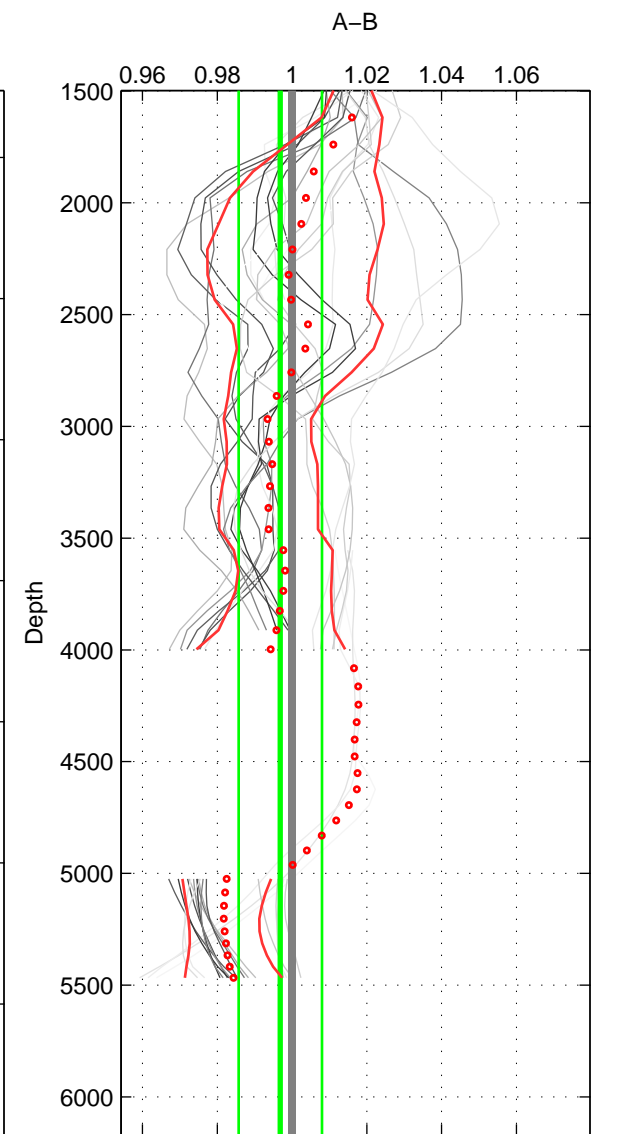

Cruise A (red). Date: Jan 1994 Cruisename: 576-49K619940107

Cruise B (blue). Date: Jun 2005 Cruisename: 605-49NZ20050525

*** "Favourite" values are means of spaces 1 2 3.

	Offset	O.StDev	Ratio	R.Stdev	Rating
SIGMA:	-0.071	2.035	1.000	0.014	5
THETA:	-0.147	2.119	0.999	0.014	5
DEPTH:	-0.505	1.639	0.997	0.011	5
FAV. :	-0.241	1.931	0.999	0.013	5

Profiles of A: 4
 Profiles of B: 6
 Diff profs : 20
 WMoffset (A-B): -0.071483
 WMoffset stdev: 2.0346
 WMratio (A/B): 0.99972
 WMratio stdev: 0.013555

Quality (1-5): 5

Profiles of A: 4
 Profiles of B: 6
 Diff profs : 20
 WMoffset (A-B): -0.14658
 WMoffset stdev: 2.1191
 WMratio (A/B): 0.99922
 WMratio stdev: 0.014035

Quality (1-5): 5

Profiles of A: 4
 Profiles of B: 6
 Diff profs : 20
 WMoffset (A-B): -0.50471
 WMoffset stdev: 1.6393
 WMratio (A/B): 0.99686
 WMratio stdev: 0.011134

Quality (1-5): 5