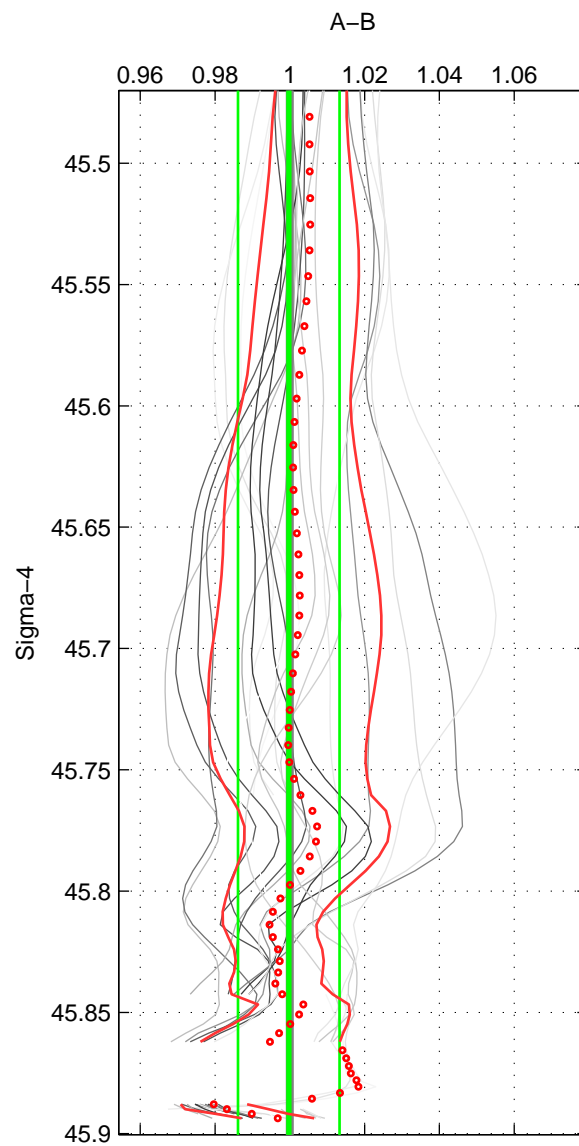

Cruise A (red). Date: Jan 1994 Cruisename: 576-49K619940107

Cruise B (blue). Date: Jun 2005 Cruisename: 605-49NZ20050525

*** "Favourite" values are means of spaces 1 2 3.

	Offset	O.StDev	Ratio	R.Stdev	Rating
SIGMA:	-0.071	2.035	1.000	0.014	5
THETA:	-0.147	2.119	0.999	0.014	5
DEPTH:	-0.505	1.639	0.997	0.011	5
FAV. :	-0.241	1.931	0.999	0.013	5

Profiles of A: 4
 Profiles of B: 6
 Diff profs : 20
 WMoffset (A-B): -0.071483
 WMoffset stdev: 2.0346
 WMratio (A/B): 0.99972
 WMratio stdev: 0.013555

Quality (1-5): 5

Profiles of A: 4
 Profiles of B: 6
 Diff profs : 20
 WMoffset (A-B): -0.14658
 WMoffset stdev: 2.1191
 WMratio (A/B): 0.99922
 WMratio stdev: 0.014035

Quality (1-5): 5

Profiles of A: 4
 Profiles of B: 6
 Diff profs : 20
 WMoffset (A-B): -0.50471
 WMoffset stdev: 1.6393
 WMratio (A/B): 0.99686
 WMratio stdev: 0.011134

Quality (1-5): 5