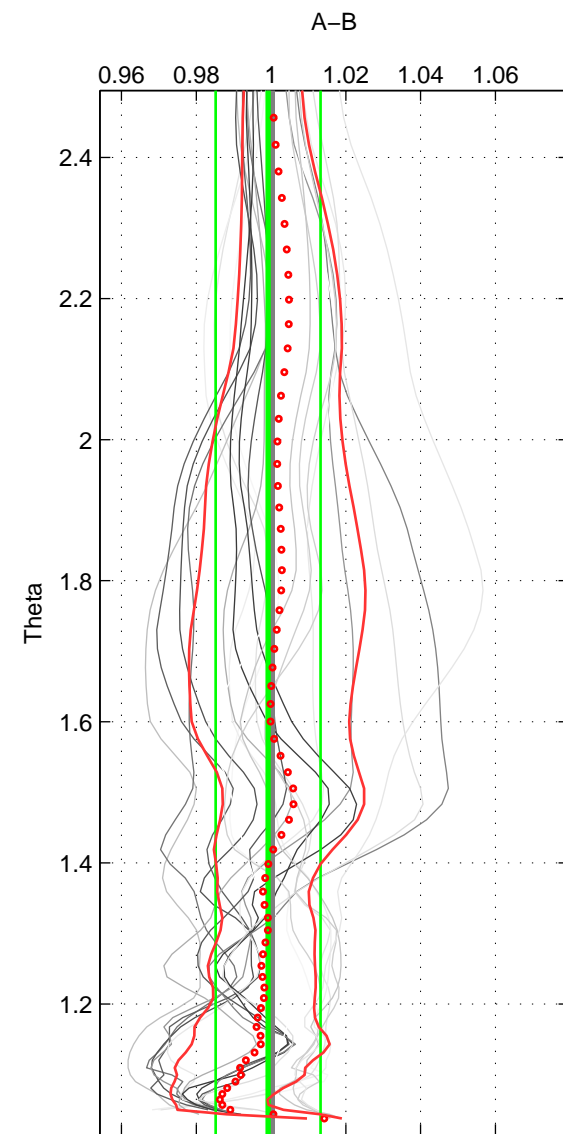

Cruise A (red). Date: Jan 1994 Cruisename: 576-49K619940107

Cruise B (blue). Date: Jun 2005 Cruisename: 605-49NZ20050525

*** "Favourite" values are means of spaces 1 2 3.

	Offset	O.StDev	Ratio	R.Stdev	Rating
SIGMA:	-0.071	2.035	1.000	0.014	5
THETA:	-0.147	2.119	0.999	0.014	5
DEPTH:	-0.505	1.639	0.997	0.011	5
FAV. :	-0.241	1.931	0.999	0.013	5

Profiles of A: 4
 Profiles of B: 6
 Diff profs : 20
 WMoffset (A-B): -0.071483
 WMoffset stdev: 2.0346
 WMratio (A/B): 0.99972
 WMratio stdev: 0.013555

Quality (1-5): 5

Profiles of A: 4
 Profiles of B: 6
 Diff profs : 20
 WMoffset (A-B): -0.14658
 WMoffset stdev: 2.1191
 WMratio (A/B): 0.99922
 WMratio stdev: 0.014035

Quality (1-5): 5

Profiles of A: 4
 Profiles of B: 6
 Diff profs : 20
 WMoffset (A-B): -0.50471
 WMoffset stdev: 1.6393
 WMratio (A/B): 0.99686
 WMratio stdev: 0.011134

Quality (1-5): 5