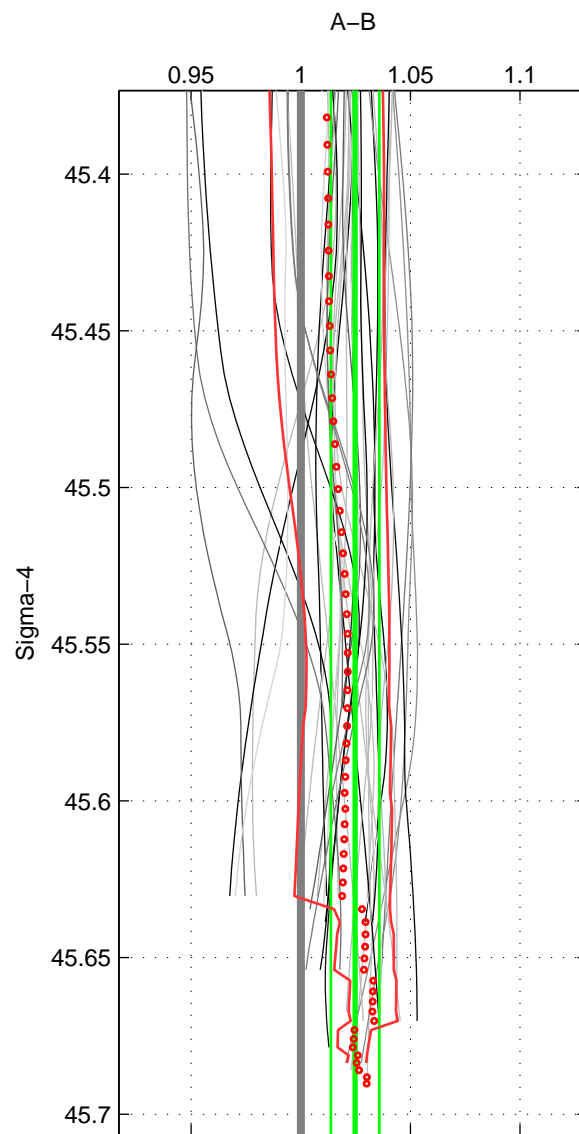

Cruise A (red). Date: Jul 2005 Cruisename: 669-49UF20050615

Cruise B (blue). Date: May 2002 Cruisename: 696-49UP20020424

\*\*\* "Favourite" values are means of spaces 1 2 3.

	Offset	O.StDev	Ratio	R.Stdev	Rating
SIGMA:	3.742	1.681	1.025	0.011	4
THETA:	3.502	2.038	1.023	0.014	4
DEPTH:	2.795	3.124	1.018	0.020	4
FAV. :	3.347	2.281	1.022	0.015	4

Profiles of A: 11  
 Profiles of B: 11  
 Diff profs : 37  
 WMoffset (A-B): 3.7425  
 WMoffset stdev: 1.6808  
 WMratio (A/B): 1.0247  
 WMratio stdev: 0.011072

Quality (1-5): 4

Profiles of A: 11  
 Profiles of B: 11  
 Diff profs : 37  
 WMoffset (A-B): 3.502  
 WMoffset stdev: 2.0377  
 WMratio (A/B): 1.0233  
 WMratio stdev: 0.013549

Quality (1-5): 4

Profiles of A: 11  
 Profiles of B: 11  
 Diff profs : 37  
 WMoffset (A-B): 2.795  
 WMoffset stdev: 3.1242  
 WMratio (A/B): 1.0185  
 WMratio stdev: 0.020459

Quality (1-5): 4