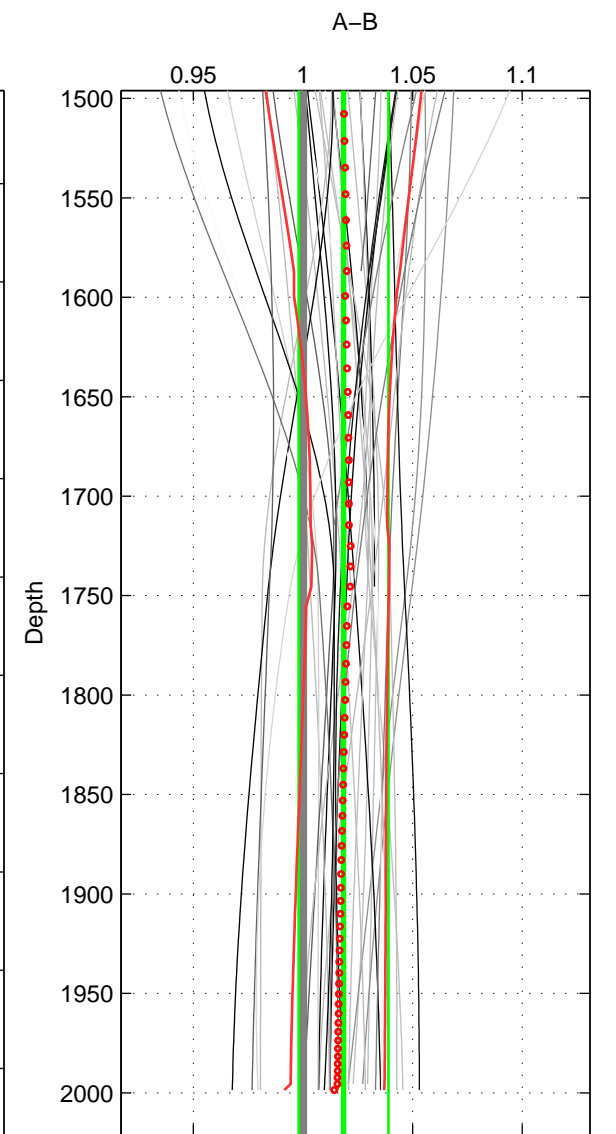

Cruise A (red). Date: Jul 2005 Cruisename: 669-49UF20050615

Cruise B (blue). Date: May 2002 Cruisename: 696-49UP20020424

\*\*\* "Favourite" values are means of spaces 1 2 3.

	Offset	O.StDev	Ratio	R.Stdev	Rating
SIGMA:	3.742	1.681	1.025	0.011	4
THETA:	3.502	2.038	1.023	0.014	4
DEPTH:	2.795	3.124	1.018	0.020	4
FAV. :	3.347	2.281	1.022	0.015	4

Profiles of A: 11  
 Profiles of B: 11  
 Diff profs : 37  
 WMoffset (A-B): 3.7425  
 WMoffset stdev: 1.6808  
 WMratio (A/B): 1.0247  
 WMratio stdev: 0.011072

Quality (1-5): 4

Profiles of A: 11  
 Profiles of B: 11  
 Diff profs : 37  
 WMoffset (A-B): 3.502  
 WMoffset stdev: 2.0377  
 WMratio (A/B): 1.0233  
 WMratio stdev: 0.013549

Quality (1-5): 4

Profiles of A: 11  
 Profiles of B: 11  
 Diff profs : 37  
 WMoffset (A-B): 2.795  
 WMoffset stdev: 3.1242  
 WMratio (A/B): 1.0185  
 WMratio stdev: 0.020459

Quality (1-5): 4