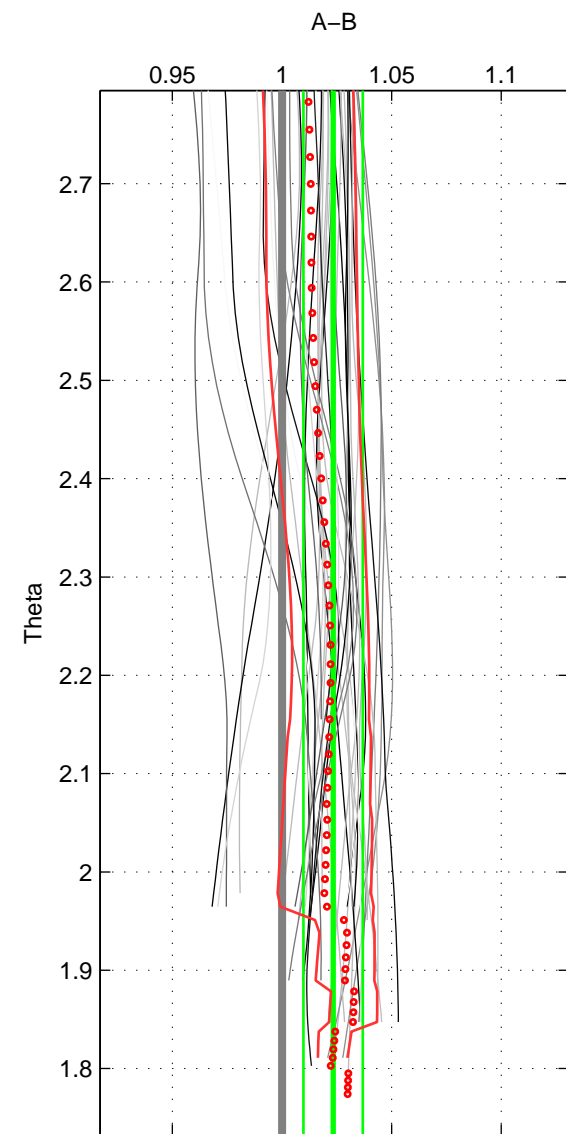

Cruise A (red). Date: Jul 2005 Cruisename: 669-49UF20050615

Cruise B (blue). Date: May 2002 Cruisename: 696-49UP20020424

\*\*\* "Favourite" values are means of spaces 1 2 3.

	Offset	O.StDev	Ratio	R.Stdev	Rating
SIGMA:	3.742	1.681	1.025	0.011	4
THETA:	3.502	2.038	1.023	0.014	4
DEPTH:	2.795	3.124	1.018	0.020	4
FAV. :	3.347	2.281	1.022	0.015	4

Profiles of A: 11  
 Profiles of B: 11  
 Diff profs : 37  
 WMoffset (A-B): 3.7425  
 WMoffset stdev: 1.6808  
 WMratio (A/B): 1.0247  
 WMratio stdev: 0.011072

Quality (1-5): 4

Profiles of A: 11  
 Profiles of B: 11  
 Diff profs : 37  
 WMoffset (A-B): 3.502  
 WMoffset stdev: 2.0377  
 WMratio (A/B): 1.0233  
 WMratio stdev: 0.013549

Quality (1-5): 4

Profiles of A: 11  
 Profiles of B: 11  
 Diff profs : 37  
 WMoffset (A-B): 2.795  
 WMoffset stdev: 3.1242  
 WMratio (A/B): 1.0185  
 WMratio stdev: 0.020459

Quality (1-5): 4