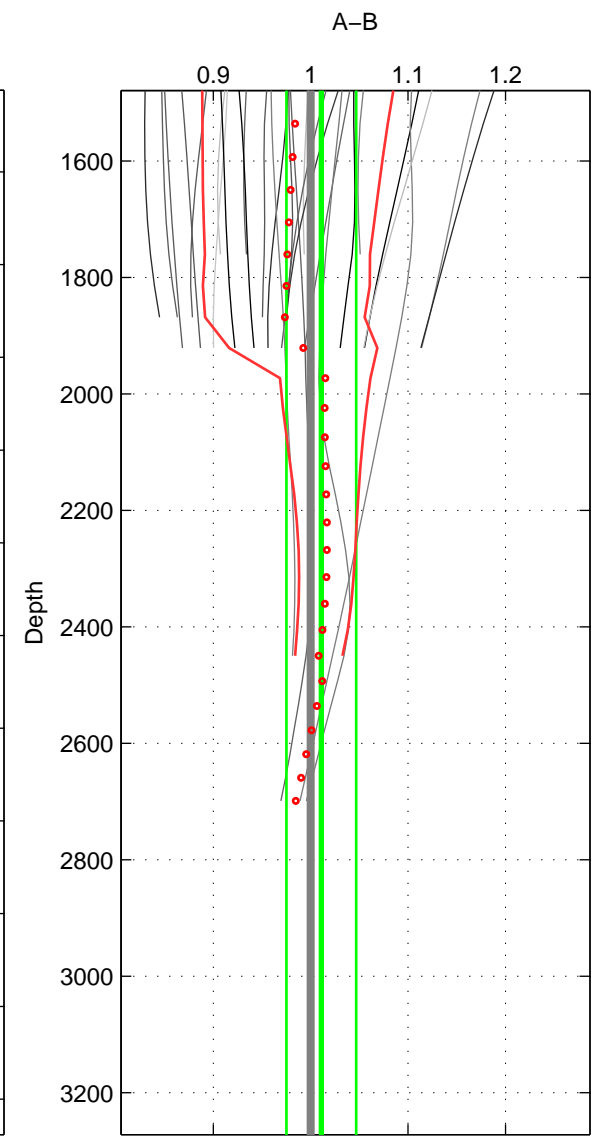

Cruise A (red). Date: Dec 1995 Cruisename: 464-29HE19951203

Cruise B (blue). Date: Jan 1996 Cruisename: 465-29HE19960117

*** "Favourite" values are means of spaces 1 2.

	Offset	O.StDev	Ratio	R.Stdev	Rating
SIGMA:	-3.386	2.027	0.974	0.015	4
THETA:	-5.150	5.064	0.961	0.037	4
DEPTH:	1.322	4.456	1.011	0.036	3
FAV. :	-4.268	3.546	0.967	0.026	4

Profiles of A: 7
 Profiles of B: 5
 Diff profs : 27
 WMoffset (A-B): -3.3862
 WMoffset stdev: 2.0272
 WMratio (A/B): 0.97385
 WMratio stdev: 0.01537

Quality (1-5): 4

Profiles of A: 7
 Profiles of B: 5
 Diff profs : 34
 WMoffset (A-B): -5.1498
 WMoffset stdev: 5.0643
 WMratio (A/B): 0.96092
 WMratio stdev: 0.037104

Quality (1-5): 4

Profiles of A: 7
 Profiles of B: 5
 Diff profs : 27
 WMoffset (A-B): 1.3224
 WMoffset stdev: 4.4557
 WMratio (A/B): 1.011
 WMratio stdev: 0.035757

Quality (1-5): 3