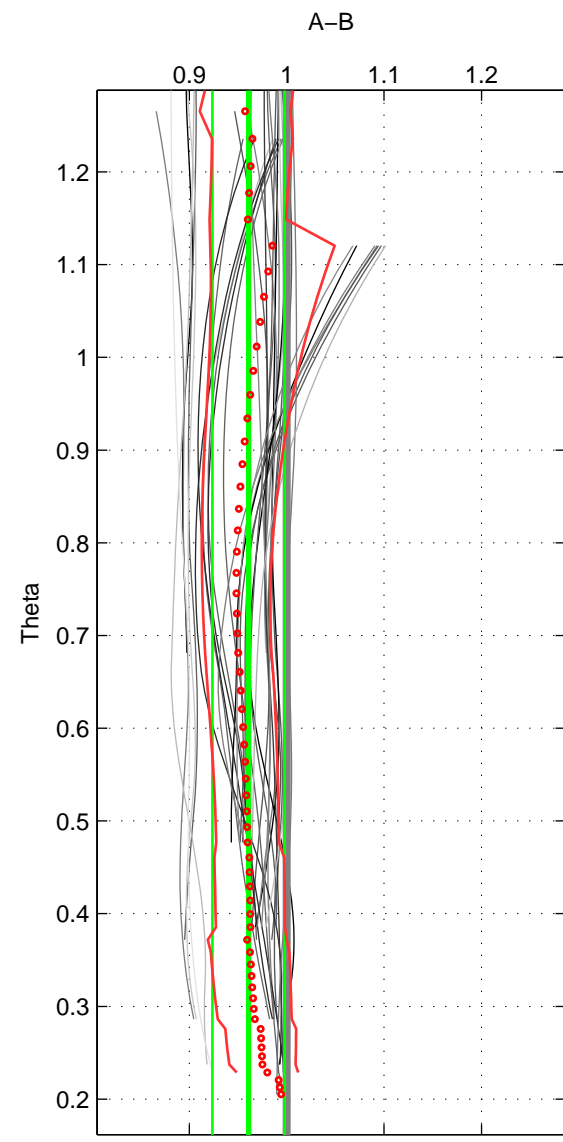

Cruise A (red). Date: Dec 1995 Cruisename: 464-29HE19951203

Cruise B (blue). Date: Jan 1996 Cruisename: 465-29HE19960117

*** "Favourite" values are means of spaces 1 2.

	Offset	O.StDev	Ratio	R.Stdev	Rating
SIGMA:	-3.386	2.027	0.974	0.015	4
THETA:	-5.150	5.064	0.961	0.037	4
DEPTH:	1.322	4.456	1.011	0.036	3
FAV. :	-4.268	3.546	0.967	0.026	4

Profiles of A: 7
 Profiles of B: 5
 Diff profs : 27
 WMoffset (A-B): -3.3862
 WMoffset stdev: 2.0272
 WMratio (A/B): 0.97385
 WMratio stdev: 0.01537

Quality (1-5): 4

Profiles of A: 7
 Profiles of B: 5
 Diff profs : 34
 WMoffset (A-B): -5.1498
 WMoffset stdev: 5.0643
 WMratio (A/B): 0.96092
 WMratio stdev: 0.037104

Quality (1-5): 4

Profiles of A: 7
 Profiles of B: 5
 Diff profs : 27
 WMoffset (A-B): 1.3224
 WMoffset stdev: 4.4557
 WMratio (A/B): 1.011
 WMratio stdev: 0.035757

Quality (1-5): 3