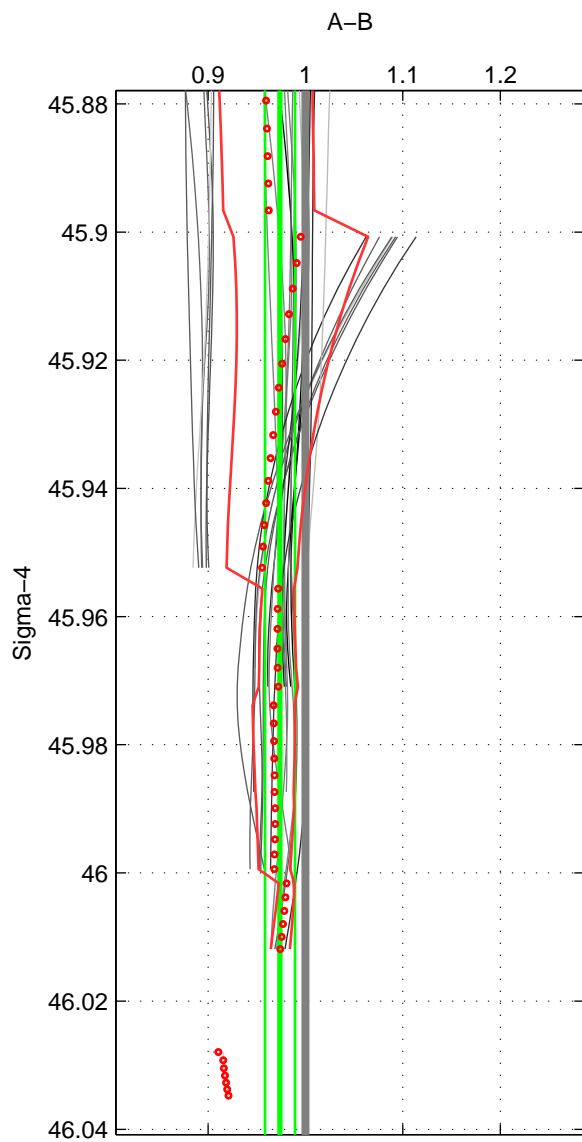

Cruise A (red). Date: Dec 1995 Cruisename: 464-29HE19951203

Cruise B (blue). Date: Jan 1996 Cruisename: 465-29HE19960117

*** "Favourite" values are means of spaces 1 2.

	Offset	O.StDev	Ratio	R.Stdev	Rating
SIGMA:	-3.386	2.027	0.974	0.015	4
THETA:	-5.150	5.064	0.961	0.037	4
DEPTH:	1.322	4.456	1.011	0.036	3
FAV. :	-4.268	3.546	0.967	0.026	4

Profiles of A: 7
 Profiles of B: 5
 Diff profs : 27
 WMoffset (A-B): -3.3862
 WMoffset stdev: 2.0272
 WMratio (A/B): 0.97385
 WMratio stdev: 0.01537

Quality (1-5): 4

Profiles of A: 7
 Profiles of B: 5
 Diff profs : 34
 WMoffset (A-B): -5.1498
 WMoffset stdev: 5.0643
 WMratio (A/B): 0.96092
 WMratio stdev: 0.037104

Quality (1-5): 4

Profiles of A: 7
 Profiles of B: 5
 Diff profs : 27
 WMoffset (A-B): 1.3224
 WMoffset stdev: 4.4557
 WMratio (A/B): 1.011
 WMratio stdev: 0.035757

Quality (1-5): 3