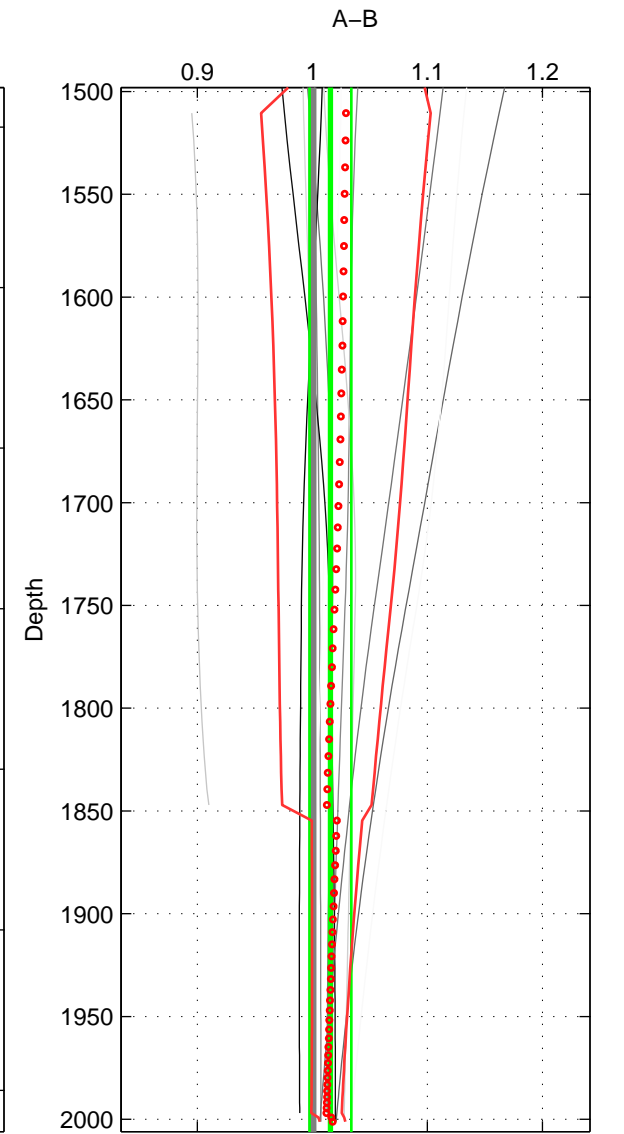

Cruise A (red). Date: May 1999 Cruisename: 687-49UP19990419

Cruise B (blue). Date: Feb 2006 Cruisename: 710-49UP20060113

\*\*\* "Favourite" values are means of spaces 2 3.

	Offset	O.StDev	Ratio	R.Stdev	Rating
SIGMA:	1.242	1.648	1.008	0.012	1
THETA:	0.575	1.900	1.004	0.013	4
DEPTH:	2.417	2.797	1.016	0.018	4
FAV.:	1.496	2.349	1.010	0.015	4

Profiles of A: 5  
 Profiles of B: 1  
 Diff profs : 3  
 WMoffset (A-B): 1.2419  
 WMoffset stdev: 1.6477  
 WMratio (A/B): 1.0083  
 WMratio stdev: 0.012114

Quality (1-5): 1

Profiles of A: 5  
 Profiles of B: 5  
 Diff profs : 15  
 WMoffset (A-B): 0.57498  
 WMoffset stdev: 1.9  
 WMratio (A/B): 1.0042  
 WMratio stdev: 0.012883

Quality (1-5): 4

Profiles of A: 5  
 Profiles of B: 5  
 Diff profs : 15  
 WMoffset (A-B): 2.4171  
 WMoffset stdev: 2.797  
 WMratio (A/B): 1.0157  
 WMratio stdev: 0.018083

Quality (1-5): 4