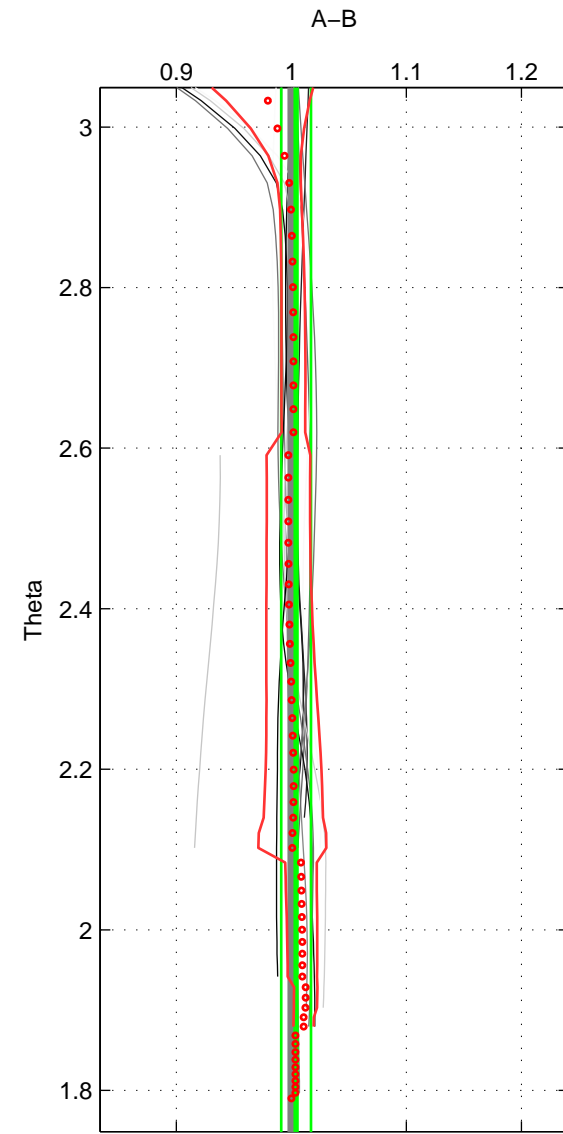

Cruise A (red). Date: May 1999 Cruisename: 687-49UP19990419

Cruise B (blue). Date: Feb 2006 Cruisename: 710-49UP20060113

\*\*\* "Favourite" values are means of spaces 2 3.

	Offset	O.StDev	Ratio	R.Stdev	Rating
SIGMA:	1.242	1.648	1.008	0.012	1
THETA:	0.575	1.900	1.004	0.013	4
DEPTH:	2.417	2.797	1.016	0.018	4
FAV.:	1.496	2.349	1.010	0.015	4

Profiles of A: 5  
 Profiles of B: 1  
 Diff profs : 3  
 WMoffset (A-B): 1.2419  
 WMoffset stdev: 1.6477  
 WMratio (A/B): 1.0083  
 WMratio stdev: 0.012114

Quality (1-5): 1

Profiles of A: 5  
 Profiles of B: 5  
 Diff profs : 15  
 WMoffset (A-B): 0.57498  
 WMoffset stdev: 1.9  
 WMratio (A/B): 1.0042  
 WMratio stdev: 0.012883

Quality (1-5): 4

Profiles of A: 5  
 Profiles of B: 5  
 Diff profs : 15  
 WMoffset (A-B): 2.4171  
 WMoffset stdev: 2.797  
 WMratio (A/B): 1.0157  
 WMratio stdev: 0.018083

Quality (1-5): 4