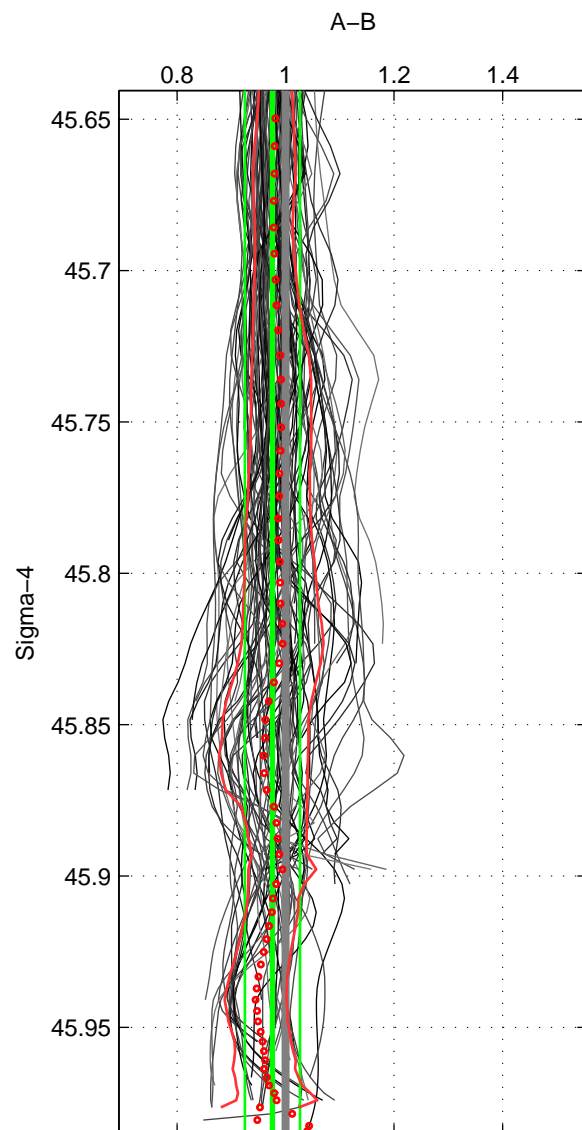

Cruise A (red). Date: May 2007 Cruisename: 198-18HU20070510

Cruise B (blue). Date: May 2008 Cruisename: 199-18HU20080520

*** "Favourite" values are means of spaces 1 2 3.

	Offset	O.StDev	Ratio	R.Stdev	Rating
SIGMA:	-0.308	0.595	0.976	0.051	5
THETA:	-0.280	0.666	0.978	0.055	5
DEPTH:	-0.002	0.781	1.006	0.043	5
FAV. :	-0.197	0.681	0.987	0.050	5

Profiles of A: 21
 Profiles of B: 23
 Diff profs : 97
 WMoffset (A-B): -0.30779
 WMoffset stdev: 0.59496
 WMratio (A/B): 0.97571
 WMratio stdev: 0.050747

Quality (1-5): 5

Profiles of A: 21
 Profiles of B: 23
 Diff profs : 97
 WMoffset (A-B): -0.28012
 WMoffset stdev: 0.66581
 WMratio (A/B): 0.97802
 WMratio stdev: 0.055269

Quality (1-5): 5

Profiles of A: 21
 Profiles of B: 23
 Diff profs : 97
 WMoffset (A-B): -0.0019839
 WMoffset stdev: 0.78085
 WMratio (A/B): 1.0065
 WMratio stdev: 0.043457

Quality (1-5): 5