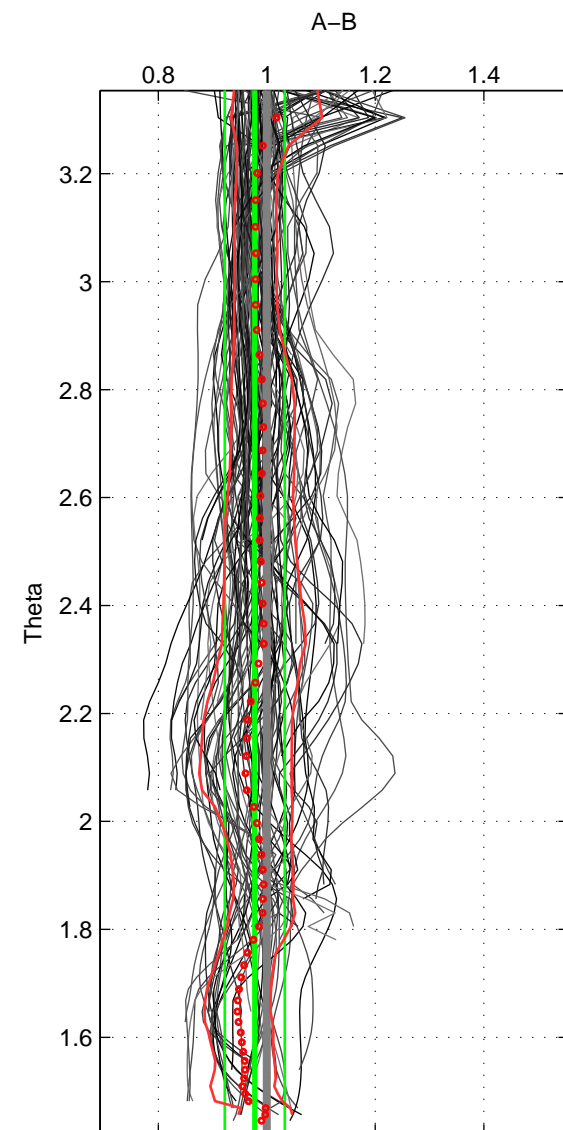

Cruise A (red). Date: May 2007 Cruisename: 198-18HU20070510

Cruise B (blue). Date: May 2008 Cruisename: 199-18HU20080520

*** "Favourite" values are means of spaces 1 2 3.

	Offset	O.StDev	Ratio	R.Stdev	Rating
SIGMA:	-0.308	0.595	0.976	0.051	5
THETA:	-0.280	0.666	0.978	0.055	5
DEPTH:	-0.002	0.781	1.006	0.043	5
FAV. :	-0.197	0.681	0.987	0.050	5

Profiles of A: 21
 Profiles of B: 23
 Diff profs : 97
 WMoffset (A-B): -0.30779
 WMoffset stdev: 0.59496
 WMratio (A/B): 0.97571
 WMratio stdev: 0.050747

Quality (1-5): 5

Profiles of A: 21
 Profiles of B: 23
 Diff profs : 97
 WMoffset (A-B): -0.28012
 WMoffset stdev: 0.66581
 WMratio (A/B): 0.97802
 WMratio stdev: 0.055269

Quality (1-5): 5

Profiles of A: 21
 Profiles of B: 23
 Diff profs : 97
 WMoffset (A-B): -0.0019839
 WMoffset stdev: 0.78085
 WMratio (A/B): 1.0065
 WMratio stdev: 0.043457

Quality (1-5): 5