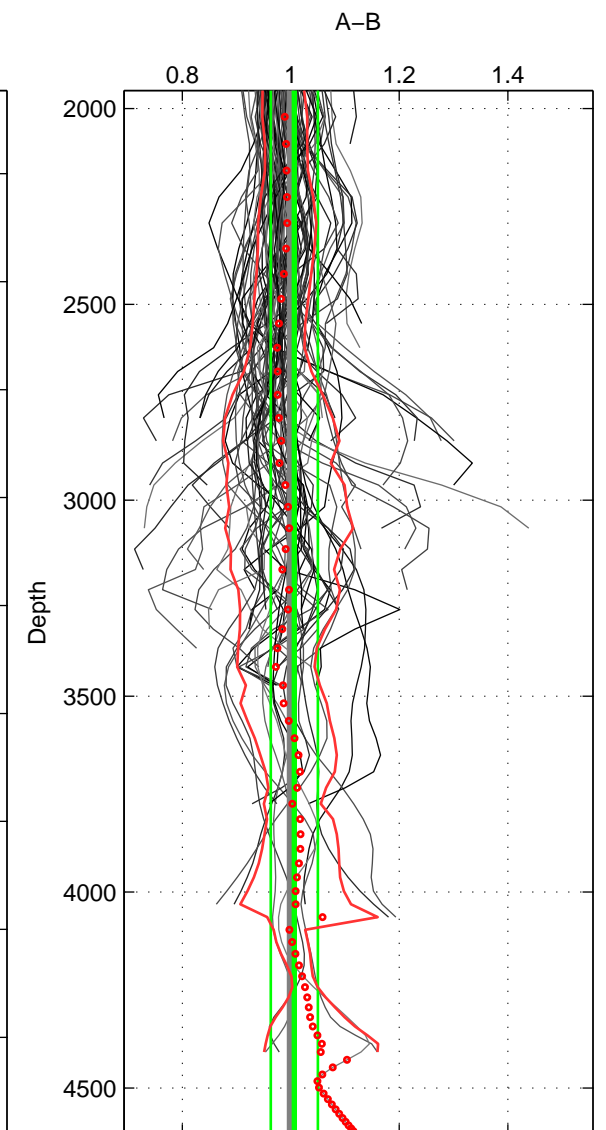

Cruise A (red). Date: May 2007 Cruisename: 198-18HU20070510

Cruise B (blue). Date: May 2008 Cruisename: 199-18HU20080520

*** "Favourite" values are means of spaces 1 2 3.

	Offset	O.StDev	Ratio	R.Stdev	Rating
SIGMA:	-0.308	0.595	0.976	0.051	5
THETA:	-0.280	0.666	0.978	0.055	5
DEPTH:	-0.002	0.781	1.006	0.043	5
FAV. :	-0.197	0.681	0.987	0.050	5

Profiles of A: 21
 Profiles of B: 23
 Diff profs : 97
 WMoffset (A-B): -0.30779
 WMoffset stdev: 0.59496
 WMratio (A/B): 0.97571
 WMratio stdev: 0.050747

Quality (1-5): 5

Profiles of A: 21
 Profiles of B: 23
 Diff profs : 97
 WMoffset (A-B): -0.28012
 WMoffset stdev: 0.66581
 WMratio (A/B): 0.97802
 WMratio stdev: 0.055269

Quality (1-5): 5

Profiles of A: 21
 Profiles of B: 23
 Diff profs : 97
 WMoffset (A-B): -0.0019839
 WMoffset stdev: 0.78085
 WMratio (A/B): 1.0065
 WMratio stdev: 0.043457

Quality (1-5): 5