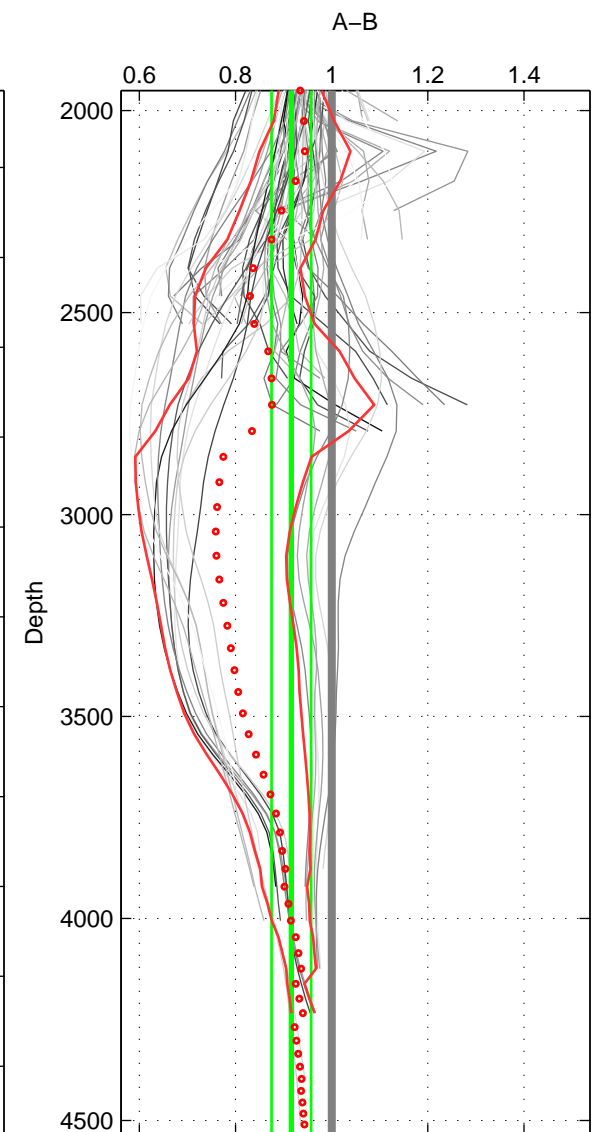

Cruise A (red). Date: Jul 2001 Cruisename: 161-06MT20010717

Cruise B (blue). Date: Jul 2003 Cruisename: 253-33RO20030604

*** "Favourite" values are means of spaces 1 2 3.

	Offset	O.StDev	Ratio	R.Stdev	Rating
SIGMA:	-0.885	0.642	0.928	0.054	5
THETA:	-1.179	0.685	0.915	0.045	5
DEPTH:	-2.272	1.301	0.916	0.041	5
FAV.:	-1.445	0.876	0.920	0.047	5

Profiles of A: 14
 Profiles of B: 15
 Diff profs : 78
 WMoffset (A-B): -0.88542
 WMoffset stdev: 0.64188
 WMratio (A/B): 0.92801
 WMratio stdev: 0.054339

Quality (1-5): 5

Profiles of A: 14
 Profiles of B: 15
 Diff profs : 78
 WMoffset (A-B): -1.1794
 WMoffset stdev: 0.6853
 WMratio (A/B): 0.91491
 WMratio stdev: 0.045494

Quality (1-5): 5

Profiles of A: 14
 Profiles of B: 15
 Diff profs : 78
 WMoffset (A-B): -2.2715
 WMoffset stdev: 1.3015
 WMratio (A/B): 0.91599
 WMratio stdev: 0.041049

Quality (1-5): 5