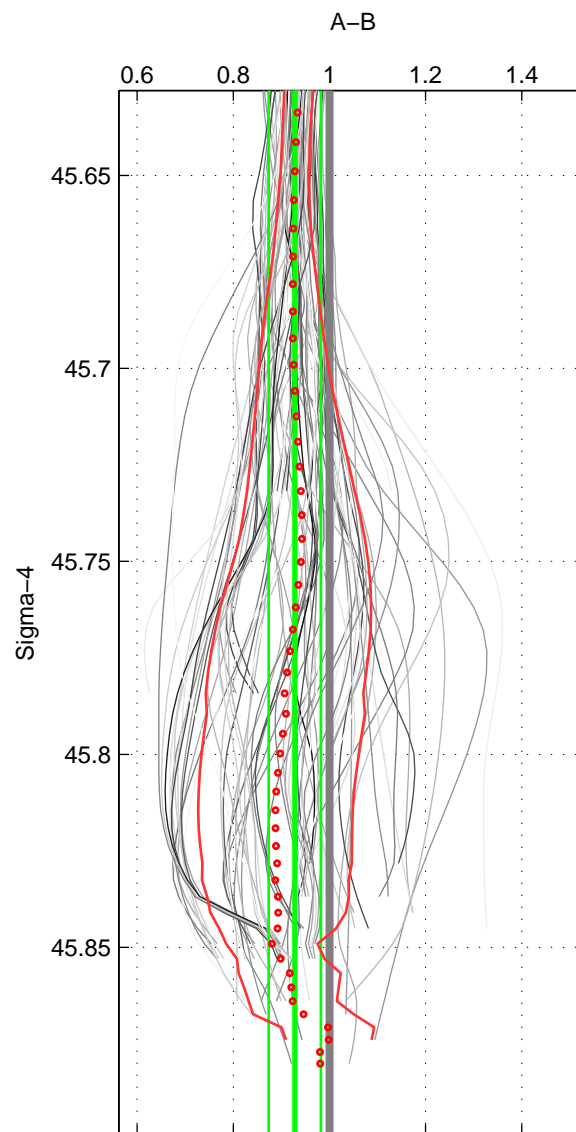

Cruise A (red). Date: Jul 2001 Cruisename: 161-06MT20010717

Cruise B (blue). Date: Jul 2003 Cruisename: 253-33RO20030604

*** "Favourite" values are means of spaces 1 2 3.

	Offset	O.StDev	Ratio	R.Stdev	Rating
SIGMA:	-0.885	0.642	0.928	0.054	5
THETA:	-1.179	0.685	0.915	0.045	5
DEPTH:	-2.272	1.301	0.916	0.041	5
FAV.:	-1.445	0.876	0.920	0.047	5

Profiles of A: 14
 Profiles of B: 15
 Diff profs : 78
 WMoffset (A-B): -0.88542
 WMoffset stdev: 0.64188
 WMratio (A/B): 0.92801
 WMratio stdev: 0.054339

Quality (1-5): 5

Profiles of A: 14
 Profiles of B: 15
 Diff profs : 78
 WMoffset (A-B): -1.1794
 WMoffset stdev: 0.6853
 WMratio (A/B): 0.91491
 WMratio stdev: 0.045494

Quality (1-5): 5

Profiles of A: 14
 Profiles of B: 15
 Diff profs : 78
 WMoffset (A-B): -2.2715
 WMoffset stdev: 1.3015
 WMratio (A/B): 0.91599
 WMratio stdev: 0.041049

Quality (1-5): 5