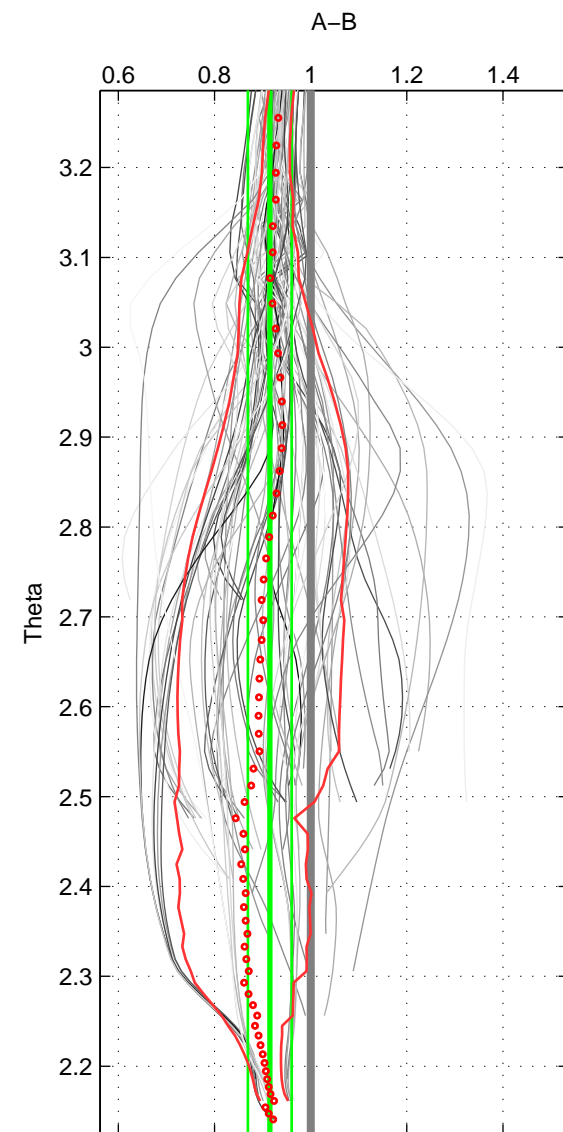

Cruise A (red). Date: Jul 2001 Cruisename: 161-06MT20010717

Cruise B (blue). Date: Jul 2003 Cruisename: 253-33RO20030604

*** "Favourite" values are means of spaces 1 2 3.

	Offset	O.StDev	Ratio	R.Stdev	Rating
SIGMA:	-0.885	0.642	0.928	0.054	5
THETA:	-1.179	0.685	0.915	0.045	5
DEPTH:	-2.272	1.301	0.916	0.041	5
FAV.:	-1.445	0.876	0.920	0.047	5

Profiles of A: 14
 Profiles of B: 15
 Diff profs : 78
 WMoffset (A-B): -0.88542
 WMoffset stdev: 0.64188
 WMratio (A/B): 0.92801
 WMratio stdev: 0.054339

Quality (1-5): 5

Profiles of A: 14
 Profiles of B: 15
 Diff profs : 78
 WMoffset (A-B): -1.1794
 WMoffset stdev: 0.6853
 WMratio (A/B): 0.91491
 WMratio stdev: 0.045494

Quality (1-5): 5

Profiles of A: 14
 Profiles of B: 15
 Diff profs : 78
 WMoffset (A-B): -2.2715
 WMoffset stdev: 1.3015
 WMratio (A/B): 0.91599
 WMratio stdev: 0.041049

Quality (1-5): 5