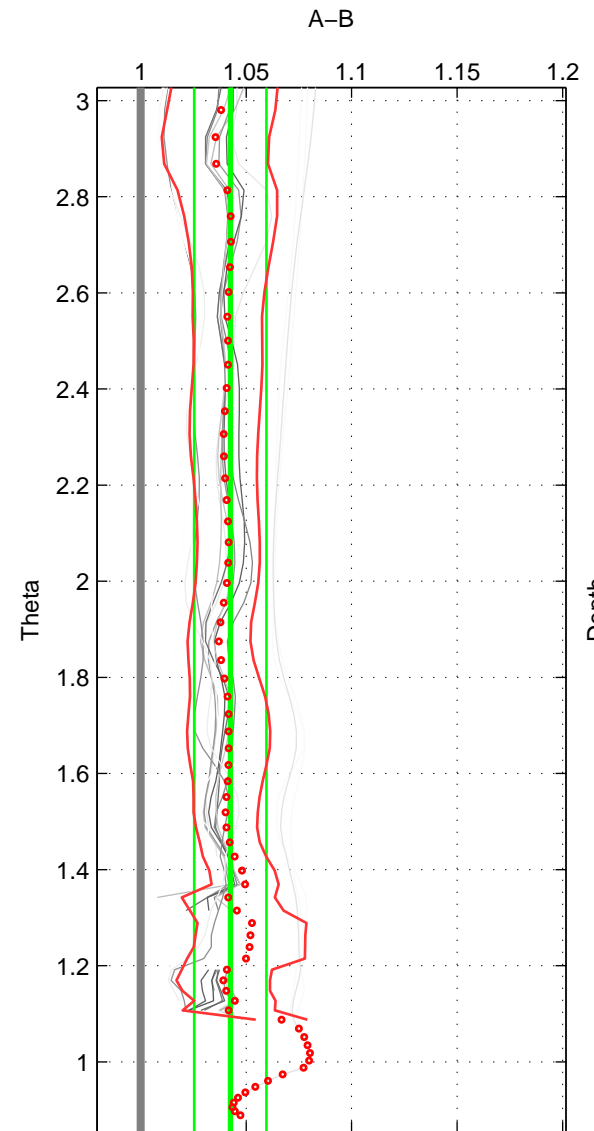

Cruise A (red). Date: Jan 1974 Cruisename: 473-3  
 Cruise B (blue). Date: Oct 2007 Cruisename: 6135

\*\*\* "Favourite" values are means of spaces 1 2 3.

	Offset	O.StDev	Ratio	R.Stdev	Rating
SIGMA:	6.988	2.346	1.042	0.017	5
THETA:	6.787	2.262	1.043	0.017	5
DEPTH:	5.657	1.558	1.034	0.011	5
FAV. :	6.477	2.056	1.040	0.015	5

Profiles of A: 4  
 Profiles of B: 20  
 Diff profs : 23  
 WMoffset (A-B): 6.9875  
 WMoffset stdev: 2.3462  
 WMratio (A/B): 1.0424  
 WMratio stdev: 0.017381

Quality (1-5): 5

Profiles of A: 4  
 Profiles of B: 20  
 Diff profs : 23  
 WMoffset (A-B): 6.7866  
 WMoffset stdev: 2.2625  
 WMratio (A/B): 1.0425  
 WMratio stdev: 0.017106

Quality (1-5): 5

Profiles of A: 4  
 Profiles of B: 20  
 Diff profs : 23  
 WMoffset (A-B): 5.6569  
 WMoffset stdev: 1.5582  
 WMratio (A/B): 1.034  
 WMratio stdev: 0.010709

Quality (1-5): 5