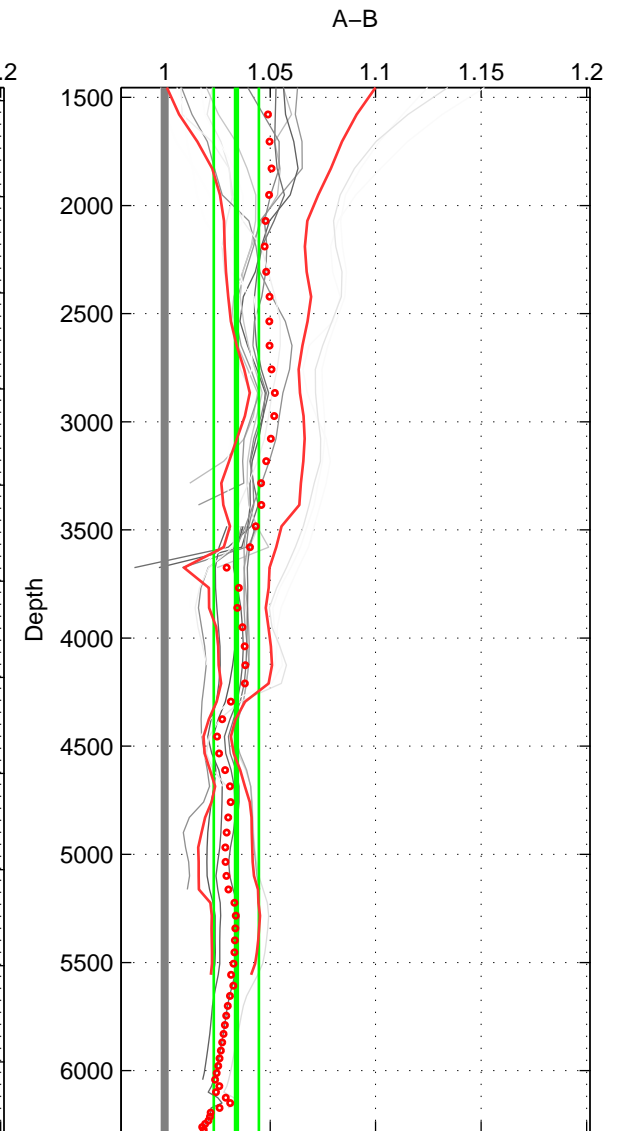

Cruise A (red). Date: Jan 1974 Cruisename: 473-3  
 Cruise B (blue). Date: Oct 2007 Cruisename: 6135

\*\*\* "Favourite" values are means of spaces 1 2 3.

	Offset	O.StDev	Ratio	R.Stdev	Rating
SIGMA:	6.988	2.346	1.042	0.017	5
THETA:	6.787	2.262	1.043	0.017	5
DEPTH:	5.657	1.558	1.034	0.011	5
FAV. :	6.477	2.056	1.040	0.015	5

Profiles of A: 4  
 Profiles of B: 20  
 Diff profs : 23  
 WMoffset (A-B): 6.9875  
 WMoffset stdev: 2.3462  
 WMratio (A/B): 1.0424  
 WMratio stdev: 0.017381

Quality (1-5): 5

Profiles of A: 4  
 Profiles of B: 20  
 Diff profs : 23  
 WMoffset (A-B): 6.7866  
 WMoffset stdev: 2.2625  
 WMratio (A/B): 1.0425  
 WMratio stdev: 0.017106

Quality (1-5): 5

Profiles of A: 4  
 Profiles of B: 20  
 Diff profs : 23  
 WMoffset (A-B): 5.6569  
 WMoffset stdev: 1.5582  
 WMratio (A/B): 1.034  
 WMratio stdev: 0.010709

Quality (1-5): 5