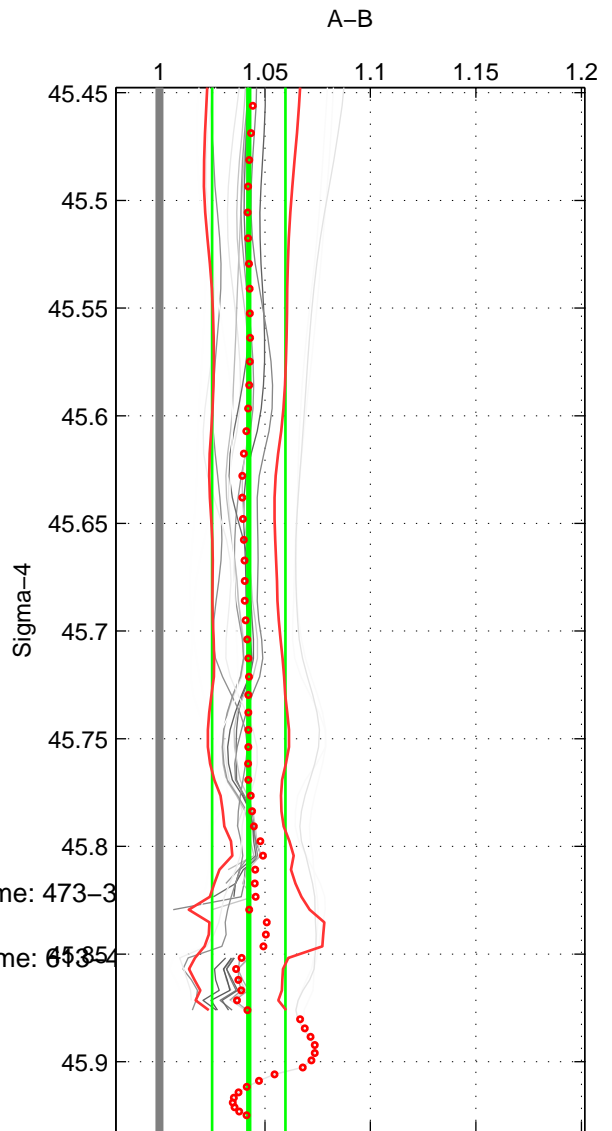

Cruise A (red). Date: Jan 1974 Cruisename: 473-3  
 Cruise B (blue). Date: Oct 2007 Cruisename: 6135

\*\*\* "Favourite" values are means of spaces 1 2 3.

	Offset	O.StDev	Ratio	R.Stdev	Rating
SIGMA:	6.988	2.346	1.042	0.017	5
THETA:	6.787	2.262	1.043	0.017	5
DEPTH:	5.657	1.558	1.034	0.011	5
FAV. :	6.477	2.056	1.040	0.015	5

Profiles of A: 4  
 Profiles of B: 20  
 Diff profs : 23  
 WMoffset (A-B): 6.9875  
 WMoffset stdev: 2.3462  
 WMratio (A/B): 1.0424  
 WMratio stdev: 0.017381

Quality (1-5): 5

Profiles of A: 4  
 Profiles of B: 20  
 Diff profs : 23  
 WMoffset (A-B): 6.7866  
 WMoffset stdev: 2.2625  
 WMratio (A/B): 1.0425  
 WMratio stdev: 0.017106

Quality (1-5): 5

Profiles of A: 4  
 Profiles of B: 20  
 Diff profs : 23  
 WMoffset (A-B): 5.6569  
 WMoffset stdev: 1.5582  
 WMratio (A/B): 1.034  
 WMratio stdev: 0.010709

Quality (1-5): 5