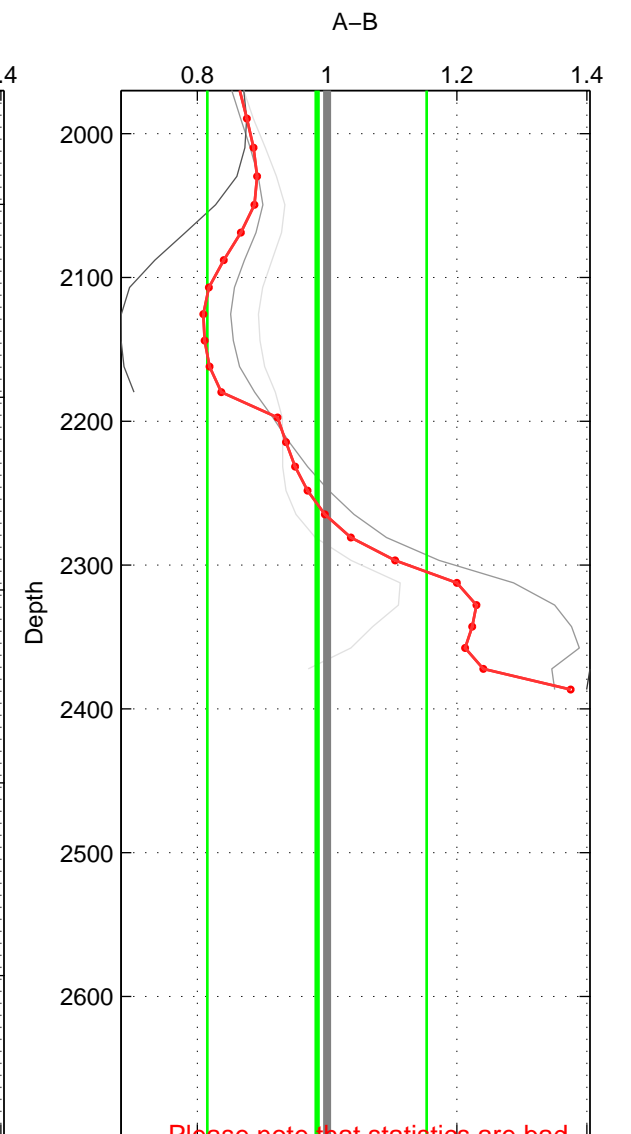

Cruise A (red). Date: Aug 1997 Cruisename: 63-34AR19970805

Cruise B (blue). Date: Nov 1972 Cruisename: 219-316N19720718.1

*** "Favourite" values are means of spaces 1 2.

	Offset	O.StDev	Ratio	R.Stdev	Rating
SIGMA:	-2.051	0.071	0.803	0.007	2
THETA:	-1.836	0.106	0.820	0.010	2
DEPTH:	-0.350	1.453	0.984	0.169	1
FAV. :	-1.943	0.088	0.812	0.008	2

Profiles of A: 7
 Profiles of B: 1
 Diff profs : 4
 WMoffset (A-B): -2.0508
 WMoffset stdev: 0.070802
 WMratio (A/B): 0.80332
 WMratio stdev: 0.0067131

Quality (1-5): 2

Profiles of A: 7
 Profiles of B: 1
 Diff profs : 4
 WMoffset (A-B): -1.8359
 WMoffset stdev: 0.10615
 WMratio (A/B): 0.82022
 WMratio stdev: 0.010266

Quality (1-5): 2

Profiles of A: 7
 Profiles of B: 1
 Diff profs : 4
 WMoffset (A-B): -0.34952
 WMoffset stdev: 1.4534
 WMratio (A/B): 0.98448
 WMratio stdev: 0.16878

Quality (1-5): 1

Please note that statistics are bad.