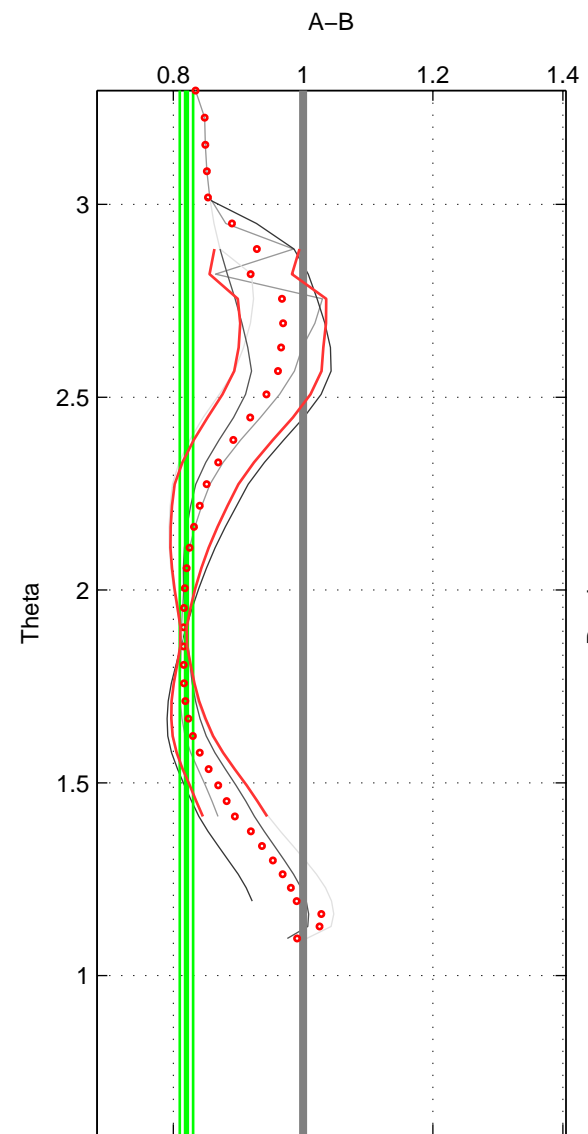

Cruise A (red). Date: Aug 1997 Cruisename: 63-34AR19970805

Cruise B (blue). Date: Nov 1972 Cruisename: 219-316N19720718.1

*** "Favourite" values are means of spaces 1 2.

	Offset	O.StDev	Ratio	R.Stdev	Rating
SIGMA:	-2.051	0.071	0.803	0.007	2
THETA:	-1.836	0.106	0.820	0.010	2
DEPTH:	-0.350	1.453	0.984	0.169	1
FAV. :	-1.943	0.088	0.812	0.008	2

Profiles of A: 7
 Profiles of B: 1
 Diff profs : 4
 WMoffset (A-B): -2.0508
 WMoffset stdev: 0.070802
 WMratio (A/B): 0.80332
 WMratio stdev: 0.0067131

Quality (1-5): 2

Profiles of A: 7
 Profiles of B: 1
 Diff profs : 4
 WMoffset (A-B): -1.8359
 WMoffset stdev: 0.10615
 WMratio (A/B): 0.82022
 WMratio stdev: 0.010266

Quality (1-5): 2

Profiles of A: 7
 Profiles of B: 1
 Diff profs : 4
 WMoffset (A-B): -0.34952
 WMoffset stdev: 1.4534
 WMratio (A/B): 0.98448
 WMratio stdev: 0.16878

Quality (1-5): 1

Please note that statistics are bad.