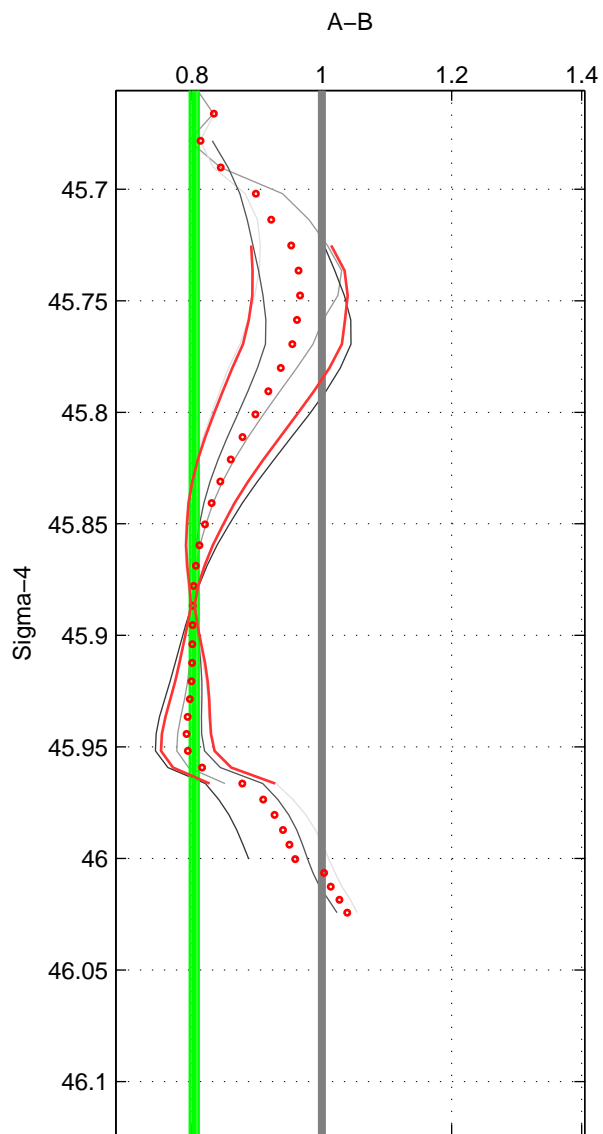

Cruise A (red). Date: Aug 1997 Cruisename: 63-34AR19970805

Cruise B (blue). Date: Nov 1972 Cruisename: 219-316N19720718.1

*** "Favourite" values are means of spaces 1 2.

	Offset	O.StDev	Ratio	R.Stdev	Rating
SIGMA:	-2.051	0.071	0.803	0.007	2
THETA:	-1.836	0.106	0.820	0.010	2
DEPTH:	-0.350	1.453	0.984	0.169	1
FAV. :	-1.943	0.088	0.812	0.008	2

Profiles of A: 7
 Profiles of B: 1
 Diff profs : 4
 WMoffset (A-B): -2.0508
 WMoffset stdev: 0.070802
 WMratio (A/B): 0.80332
 WMratio stdev: 0.0067131

Quality (1-5): 2

Profiles of A: 7
 Profiles of B: 1
 Diff profs : 4
 WMoffset (A-B): -1.8359
 WMoffset stdev: 0.10615
 WMratio (A/B): 0.82022
 WMratio stdev: 0.010266

Quality (1-5): 2

Profiles of A: 7
 Profiles of B: 1
 Diff profs : 4
 WMoffset (A-B): -0.34952
 WMoffset stdev: 1.4534
 WMratio (A/B): 0.98448
 WMratio stdev: 0.16878

Quality (1-5): 1

Please note that statistics are bad.