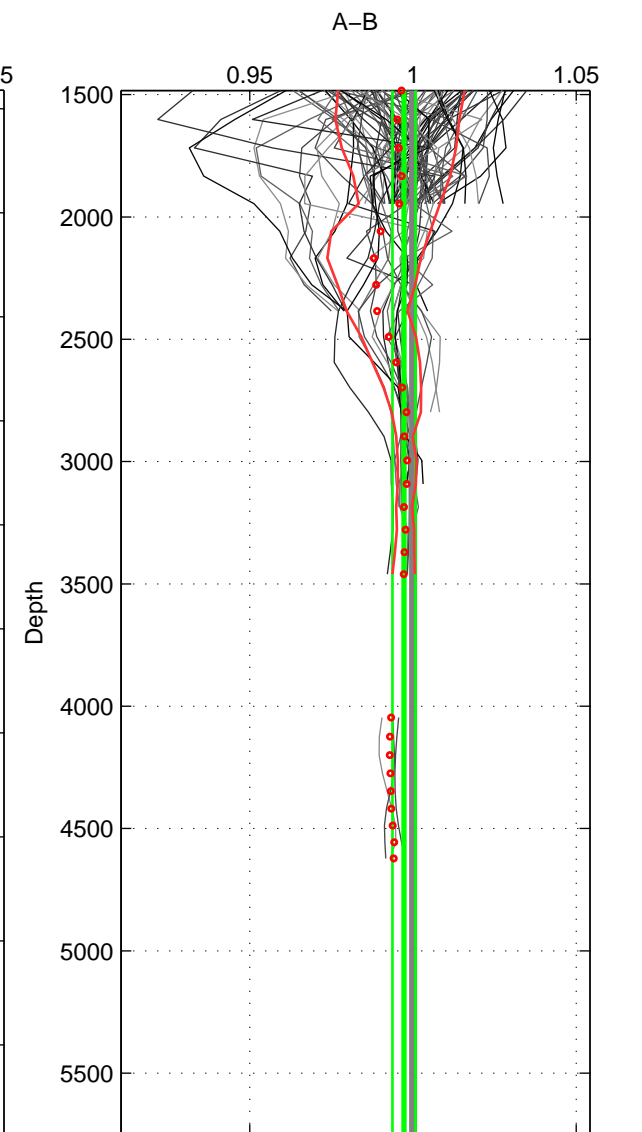

Cruise A (red). Date: Jul 1994 Cruisename: 624-49RY19940707

Cruise B (blue). Date: Feb 2008 Cruisename: 717-49UP20080122

\*\*\* "Favourite" values are means of spaces 1 2.

	Offset	O.StDev	Ratio	R.Stdev	Rating
SIGMA:	-0.552	0.699	0.996	0.005	4
THETA:	-1.019	0.711	0.993	0.005	4
DEPTH:	-0.396	0.504	0.997	0.004	3
FAV. :	-0.786	0.705	0.994	0.005	4

Profiles of A: 75  
 Profiles of B: 17  
 Diff profs : 89  
 WMoffset (A-B): -0.55229  
 WMoffset stdev: 0.69916  
 WMratio (A/B): 0.99613  
 WMratio stdev: 0.0048749

Quality (1-5): 4

Profiles of A: 75  
 Profiles of B: 17  
 Diff profs : 89  
 WMoffset (A-B): -1.0189  
 WMoffset stdev: 0.71092  
 WMratio (A/B): 0.99284  
 WMratio stdev: 0.0050028

Quality (1-5): 4

Profiles of A: 75  
 Profiles of B: 17  
 Diff profs : 89  
 WMoffset (A-B): -0.396  
 WMoffset stdev: 0.50353  
 WMratio (A/B): 0.99722  
 WMratio stdev: 0.0035209

Quality (1-5): 3