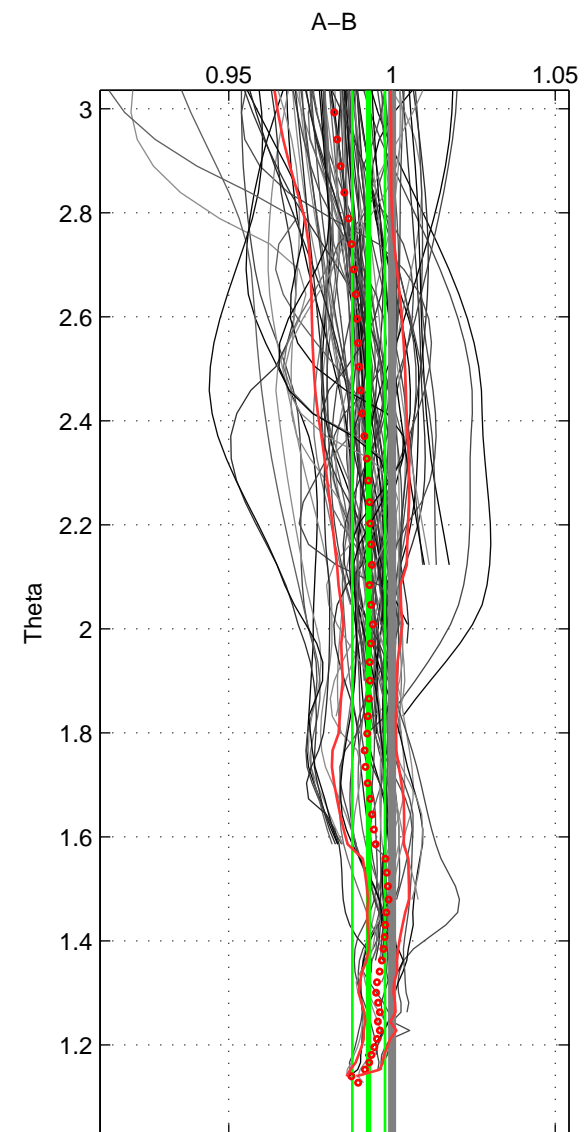

Cruise A (red). Date: Jul 1994 Cruisename: 624-49RY19940707

Cruise B (blue). Date: Feb 2008 Cruisename: 717-49UP20080122

\*\*\* "Favourite" values are means of spaces 1 2.

	Offset	O.StDev	Ratio	R.Stdev	Rating
SIGMA:	-0.552	0.699	0.996	0.005	4
THETA:	-1.019	0.711	0.993	0.005	4
DEPTH:	-0.396	0.504	0.997	0.004	3
FAV. :	-0.786	0.705	0.994	0.005	4

Profiles of A: 75  
 Profiles of B: 17  
 Diff profs : 89  
 WMoffset (A-B): -0.55229  
 WMoffset stdev: 0.69916  
 WMratio (A/B): 0.99613  
 WMratio stdev: 0.0048749

Quality (1-5): 4

Profiles of A: 75  
 Profiles of B: 17  
 Diff profs : 89  
 WMoffset (A-B): -1.0189  
 WMoffset stdev: 0.71092  
 WMratio (A/B): 0.99284  
 WMratio stdev: 0.0050028

Quality (1-5): 4

Profiles of A: 75  
 Profiles of B: 17  
 Diff profs : 89  
 WMoffset (A-B): -0.396  
 WMoffset stdev: 0.50353  
 WMratio (A/B): 0.99722  
 WMratio stdev: 0.0035209

Quality (1-5): 3