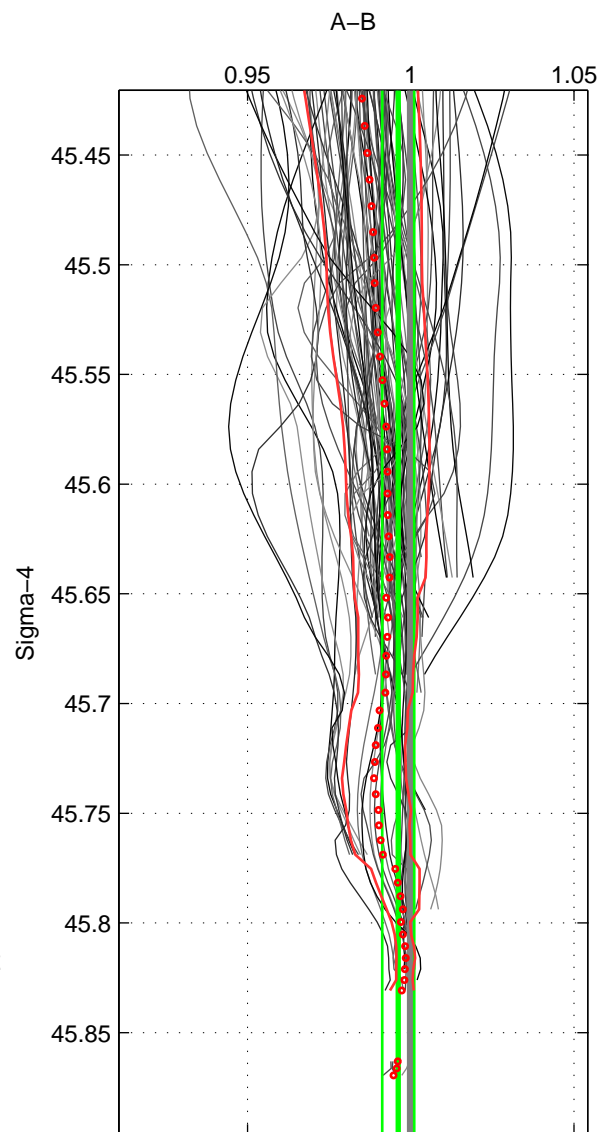

Cruise A (red). Date: Jul 1994 Cruisename: 624-49RY19940707

Cruise B (blue). Date: Feb 2008 Cruisename: 717-49UP20080122

\*\*\* "Favourite" values are means of spaces 1 2.

	Offset	O.StDev	Ratio	R.Stdev	Rating
SIGMA:	-0.552	0.699	0.996	0.005	4
THETA:	-1.019	0.711	0.993	0.005	4
DEPTH:	-0.396	0.504	0.997	0.004	3
FAV. :	-0.786	0.705	0.994	0.005	4

Profiles of A: 75  
 Profiles of B: 17  
 Diff profs : 89  
 WMoffset (A-B): -0.55229  
 WMoffset stdev: 0.69916  
 WMratio (A/B): 0.99613  
 WMratio stdev: 0.0048749

Quality (1-5): 4

Profiles of A: 75  
 Profiles of B: 17  
 Diff profs : 89  
 WMoffset (A-B): -1.0189  
 WMoffset stdev: 0.71092  
 WMratio (A/B): 0.99284  
 WMratio stdev: 0.0050028

Quality (1-5): 4

Profiles of A: 75  
 Profiles of B: 17  
 Diff profs : 89  
 WMoffset (A-B): -0.396  
 WMoffset stdev: 0.50353  
 WMratio (A/B): 0.99722  
 WMratio stdev: 0.0035209

Quality (1-5): 3