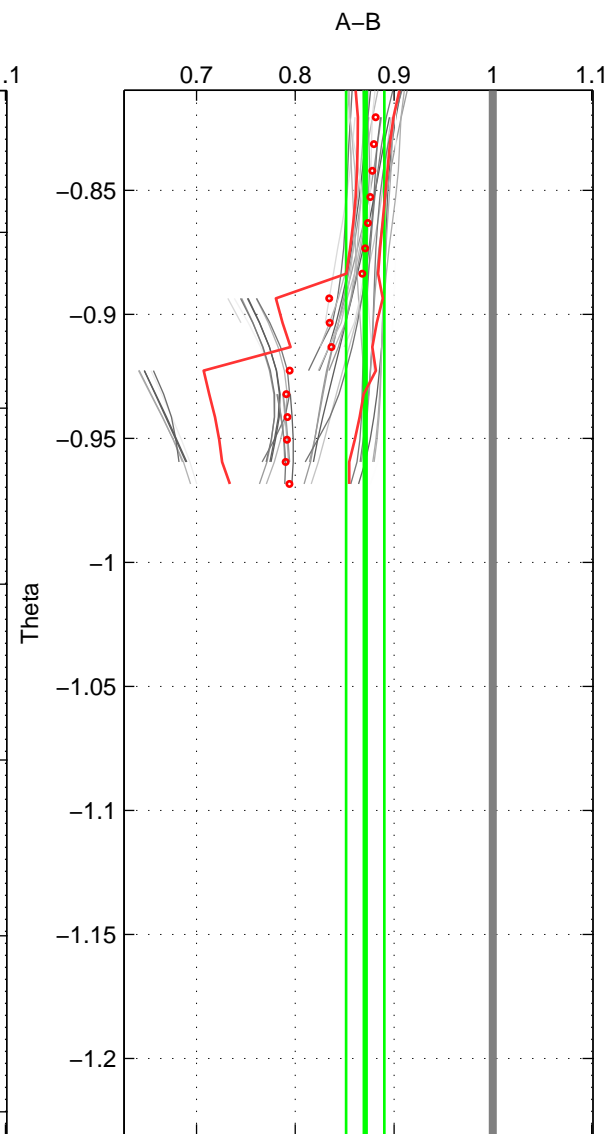

Cruise A (red). Date: Jul 1984 Cruisename: 1-06AQ19840719

Cruise B (blue). Date: Jun 2009 Cruisename: 83-58GS20090528

\*\*\* "Favourite" values are those of space 3.

	Offset	O.StDev	Ratio	R.Stdev	Rating
SIGMA:	-1.737	0.375	0.853	0.029	3
THETA:	-1.521	0.255	0.871	0.019	3
DEPTH:	-1.543	0.367	0.877	0.029	4
FAV.:	-1.543	0.367	0.877	0.029	4

Profiles of A: 7  
 Profiles of B: 12  
 Diff profs: 54  
 WMoffset (A-B): -1.7373  
 WMoffset stdev: 0.37542  
 WMratio (A/B): 0.85307  
 WMratio stdev: 0.028933

Quality (1-5): 3

Profiles of A: 7  
 Profiles of B: 12  
 Diff profs: 43  
 WMoffset (A-B): -1.5211  
 WMoffset stdev: 0.25462  
 WMratio (A/B): 0.8709  
 WMratio stdev: 0.019337

Quality (1-5): 3

Profiles of A: 7  
 Profiles of B: 12  
 Diff profs: 62  
 WMoffset (A-B): -1.543  
 WMoffset stdev: 0.36739  
 WMratio (A/B): 0.87678  
 WMratio stdev: 0.028757

Quality (1-5): 4