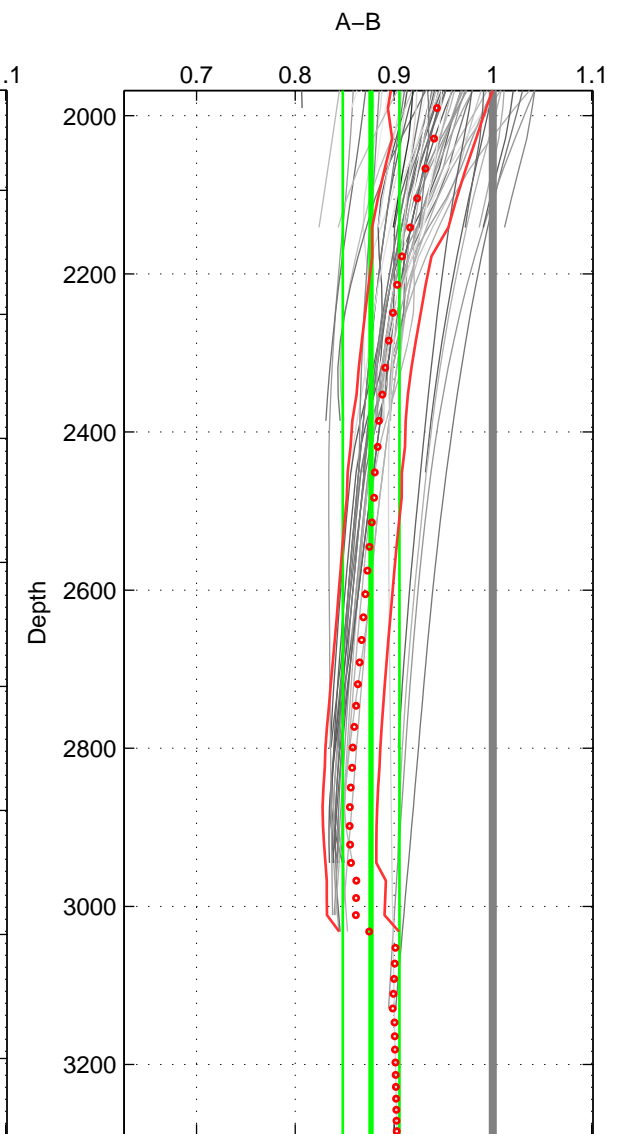

Cruise A (red). Date: Jul 1984 Cruisename: 1-06AQ19840719

Cruise B (blue). Date: Jun 2009 Cruisename: 83-58GS20090528

\*\*\* "Favourite" values are those of space 3.

	Offset	O.StDev	Ratio	R.Stdev	Rating
SIGMA:	-1.737	0.375	0.853	0.029	3
THETA:	-1.521	0.255	0.871	0.019	3
DEPTH:	-1.543	0.367	0.877	0.029	4
FAV.:	-1.543	0.367	0.877	0.029	4

Profiles of A: 7  
 Profiles of B: 12  
 Diff profs: 54  
 WMoffset (A-B): -1.7373  
 WMoffset stdev: 0.37542  
 WMratio (A/B): 0.85307  
 WMratio stdev: 0.028933

Quality (1-5): 3

Profiles of A: 7  
 Profiles of B: 12  
 Diff profs: 43  
 WMoffset (A-B): -1.5211  
 WMoffset stdev: 0.25462  
 WMratio (A/B): 0.8709  
 WMratio stdev: 0.019337

Quality (1-5): 3

Profiles of A: 7  
 Profiles of B: 12  
 Diff profs: 62  
 WMoffset (A-B): -1.543  
 WMoffset stdev: 0.36739  
 WMratio (A/B): 0.87678  
 WMratio stdev: 0.028757

Quality (1-5): 4