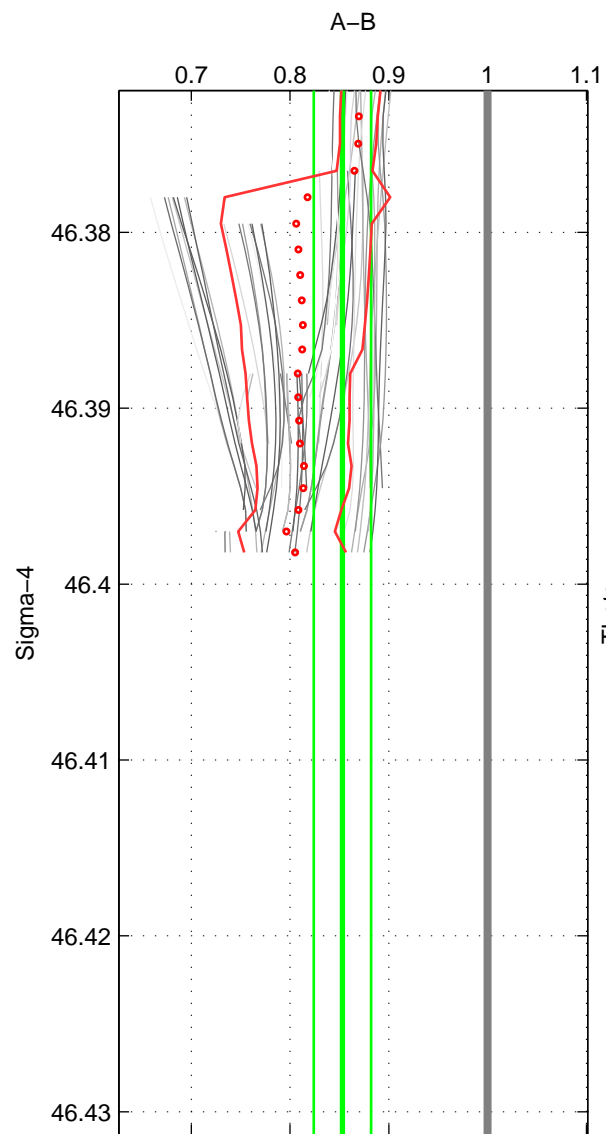

Cruise A (red). Date: Jul 1984 Cruisename: 1-06AQ19840719

Cruise B (blue). Date: Jun 2009 Cruisename: 83-58GS20090528

\*\*\* "Favourite" values are those of space 3.

	Offset	O.StDev	Ratio	R.Stdev	Rating
SIGMA:	-1.737	0.375	0.853	0.029	3
THETA:	-1.521	0.255	0.871	0.019	3
DEPTH:	-1.543	0.367	0.877	0.029	4
FAV.:	-1.543	0.367	0.877	0.029	4

Profiles of A: 7  
 Profiles of B: 12  
 Diff profs: 54  
 WMoffset (A-B): -1.7373  
 WMoffset stdev: 0.37542  
 WMratio (A/B): 0.85307  
 WMratio stdev: 0.028933

Quality (1-5): 3

Profiles of A: 7  
 Profiles of B: 12  
 Diff profs: 43  
 WMoffset (A-B): -1.5211  
 WMoffset stdev: 0.25462  
 WMratio (A/B): 0.8709  
 WMratio stdev: 0.019337

Quality (1-5): 3

Profiles of A: 7  
 Profiles of B: 12  
 Diff profs: 62  
 WMoffset (A-B): -1.543  
 WMoffset stdev: 0.36739  
 WMratio (A/B): 0.87678  
 WMratio stdev: 0.028757

Quality (1-5): 4