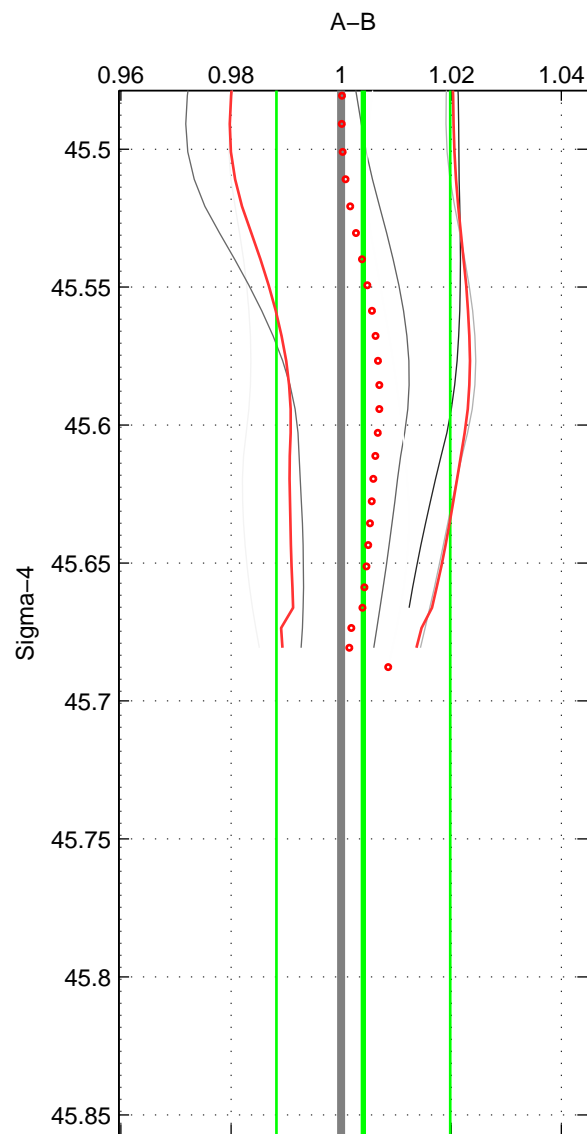

Cruise A (red). Date: Jul 2005 Cruisename: 669-49UF20050615

Cruise B (blue). Date: Feb 2006 Cruisename: 670-49UF20060118

*** "Favourite" values are means of spaces 1 2.

	Offset	O.StDev	Ratio	R.Stdev	Rating
SIGMA:	0.538	2.232	1.004	0.016	3
THETA:	0.488	1.927	1.004	0.014	3
DEPTH:	0.386	0.563	1.003	0.004	2
FAV.:	0.513	2.080	1.004	0.015	3

Profiles of A: 3
 Profiles of B: 5
 Diff profs : 6
 WMoffset (A-B): 0.53779
 WMoffset stdev: 2.2318
 WMratio (A/B): 1.004
 WMratio stdev: 0.015782

Quality (1-5): 3

Profiles of A: 3
 Profiles of B: 5
 Diff profs : 6
 WMoffset (A-B): 0.48838
 WMoffset stdev: 1.9273
 WMratio (A/B): 1.0037
 WMratio stdev: 0.014001

Quality (1-5): 3

Profiles of A: 3
 Profiles of B: 5
 Diff profs : 6
 WMoffset (A-B): 0.3858
 WMoffset stdev: 0.56334
 WMratio (A/B): 1.0029
 WMratio stdev: 0.0039224

Quality (1-5): 2

Please note that statistics are bad.