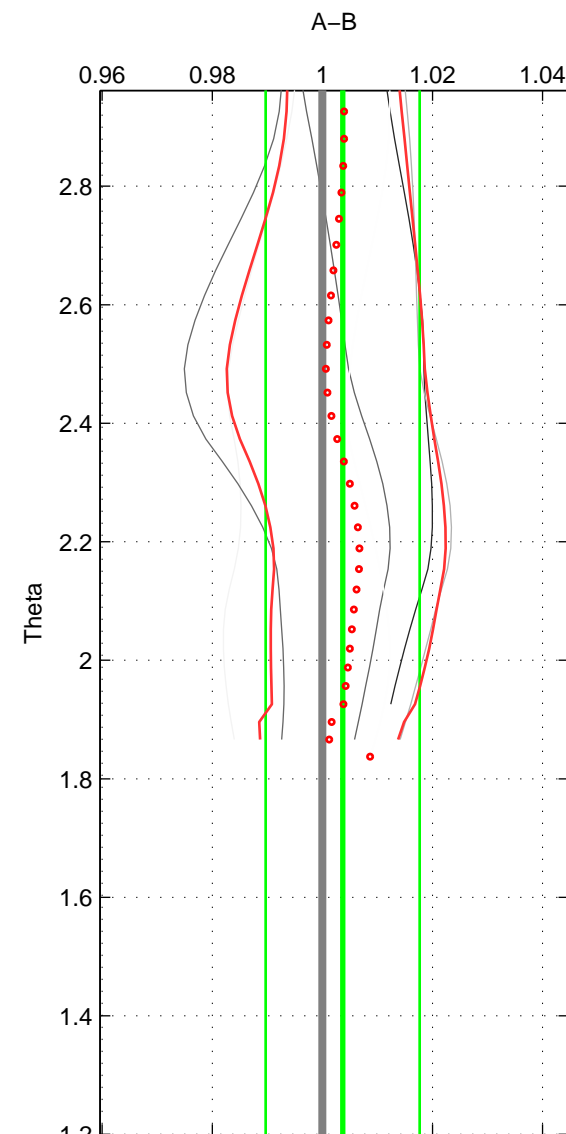

Cruise A (red). Date: Jul 2005 Cruisename: 669-49UF20050615

Cruise B (blue). Date: Feb 2006 Cruisename: 670-49UF20060118

*** "Favourite" values are means of spaces 1 2.

	Offset	O.StDev	Ratio	R.Stdev	Rating
SIGMA:	0.538	2.232	1.004	0.016	3
THETA:	0.488	1.927	1.004	0.014	3
DEPTH:	0.386	0.563	1.003	0.004	2
FAV.:	0.513	2.080	1.004	0.015	3

Profiles of A: 3
 Profiles of B: 5
 Diff profs : 6
 WMoffset (A-B): 0.53779
 WMoffset stdev: 2.2318
 WMratio (A/B): 1.004
 WMratio stdev: 0.015782

Quality (1-5): 3

Profiles of A: 3
 Profiles of B: 5
 Diff profs : 6
 WMoffset (A-B): 0.48838
 WMoffset stdev: 1.9273
 WMratio (A/B): 1.0037
 WMratio stdev: 0.014001

Quality (1-5): 3

Profiles of A: 3
 Profiles of B: 5
 Diff profs : 6
 WMoffset (A-B): 0.3858
 WMoffset stdev: 0.56334
 WMratio (A/B): 1.0029
 WMratio stdev: 0.0039224

Quality (1-5): 2

Please note that statistics are bad.