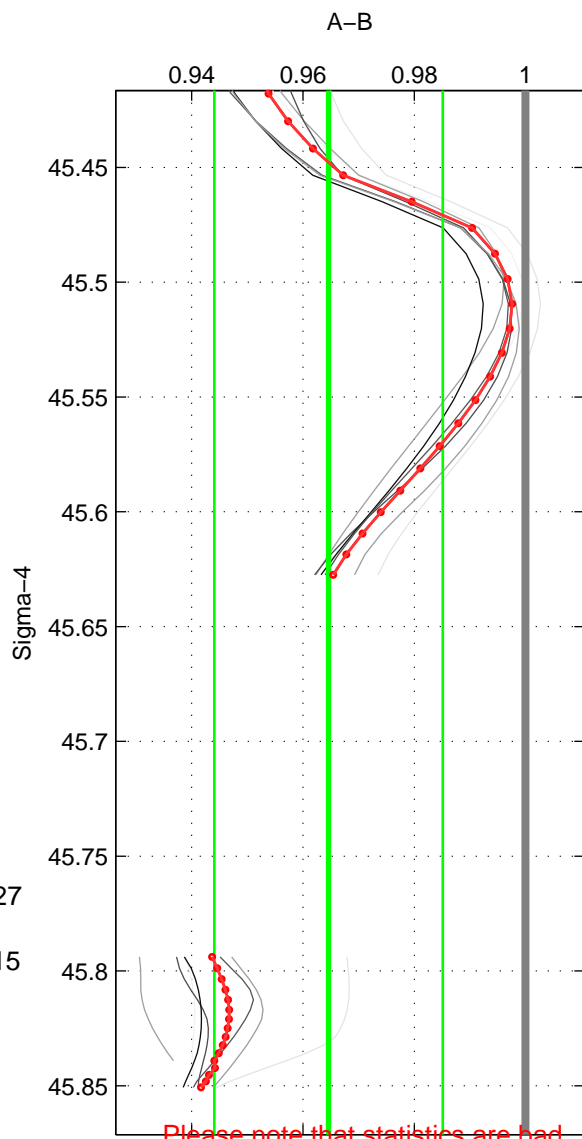

Cruise A (red). Date: Apr 1992 Cruisename: 512-33MW19920227

Cruise B (blue). Date: Jan 2008 Cruisename: 513-33RO20071215

*** "Favourite" values are means of spaces 1 2 3.

	Offset	O.StDev	Ratio	R.Stdev	Rating
SIGMA:	-5.267	3.288	0.965	0.021	2
THETA:	-6.073	2.790	0.960	0.017	2
DEPTH:	-6.584	2.678	0.957	0.016	2
FAV. :	-5.975	2.919	0.960	0.018	2

Please note that statistics are bad.

Profiles of A: 1
 Profiles of B: 15
 Diff profs : 7
 WMoffset (A-B): -5.2671
 WMoffset stdev: 3.2884
 WMratio (A/B): 0.96461
 WMratio stdev: 0.020535

Quality (1-5): 2

Please note that statistics are bad.

Profiles of A: 1
 Profiles of B: 15
 Diff profs : 7
 WMoffset (A-B): -6.0735
 WMoffset stdev: 2.79
 WMratio (A/B): 0.95972
 WMratio stdev: 0.017019

Quality (1-5): 2

Please note that statistics are bad.

Profiles of A: 1
 Profiles of B: 15
 Diff profs : 7
 WMoffset (A-B): -6.5844
 WMoffset stdev: 2.6782
 WMratio (A/B): 0.95688
 WMratio stdev: 0.016418

Quality (1-5): 2