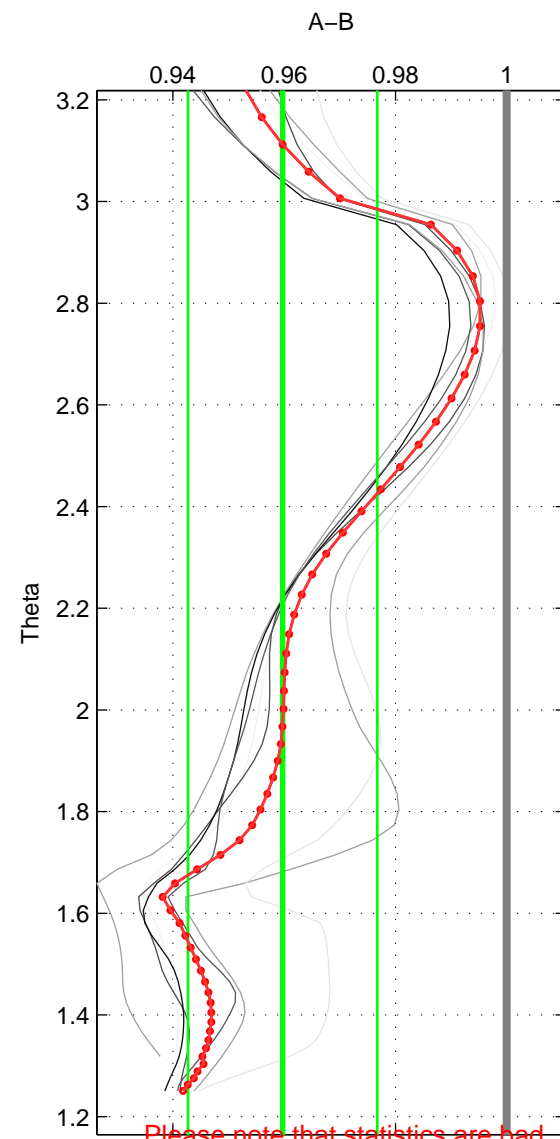

Cruise A (red). Date: Apr 1992 Cruisename: 512-33MW19920227

Cruise B (blue). Date: Jan 2008 Cruisename: 513-33RO20071215

*** "Favourite" values are means of spaces 1 2 3.

	Offset	O.StDev	Ratio	R.Stdev	Rating
SIGMA:	-5.267	3.288	0.965	0.021	2
THETA:	-6.073	2.790	0.960	0.017	2
DEPTH:	-6.584	2.678	0.957	0.016	2
FAV. :	-5.975	2.919	0.960	0.018	2

Please note that statistics are bad.

Profiles of A: 1
 Profiles of B: 15
 Diff profs : 7
 WMoffset (A-B): -5.2671
 WMoffset stdev: 3.2884
 WMratio (A/B): 0.96461
 WMratio stdev: 0.020535

Quality (1-5): 2

Please note that statistics are bad.

Profiles of A: 1
 Profiles of B: 15
 Diff profs : 7
 WMoffset (A-B): -6.0735
 WMoffset stdev: 2.79
 WMratio (A/B): 0.95972
 WMratio stdev: 0.017019

Quality (1-5): 2

Please note that statistics are bad.

Profiles of A: 1
 Profiles of B: 15
 Diff profs : 7
 WMoffset (A-B): -6.5844
 WMoffset stdev: 2.6782
 WMratio (A/B): 0.95688
 WMratio stdev: 0.016418

Quality (1-5): 2