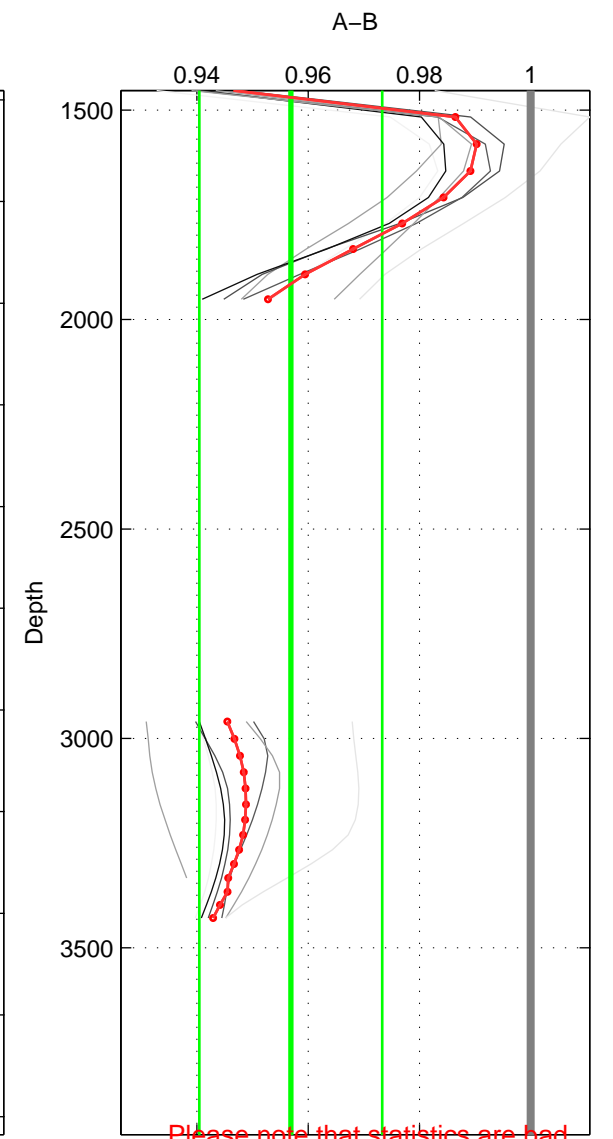

Cruise A (red). Date: Apr 1992 Cruisename: 512-33MW19920227

Cruise B (blue). Date: Jan 2008 Cruisename: 513-33RO20071215

*** "Favourite" values are means of spaces 1 2 3.

	Offset	O.StDev	Ratio	R.Stdev	Rating
SIGMA:	-5.267	3.288	0.965	0.021	2
THETA:	-6.073	2.790	0.960	0.017	2
DEPTH:	-6.584	2.678	0.957	0.016	2
FAV. :	-5.975	2.919	0.960	0.018	2

Please note that statistics are bad.

Profiles of A: 1
 Profiles of B: 15
 Diff profs : 7
 WMoffset (A-B): -5.2671
 WMoffset stdev: 3.2884
 WMratio (A/B): 0.96461
 WMratio stdev: 0.020535

Quality (1-5): 2

Please note that statistics are bad.

Profiles of A: 1
 Profiles of B: 15
 Diff profs : 7
 WMoffset (A-B): -6.0735
 WMoffset stdev: 2.79
 WMratio (A/B): 0.95972
 WMratio stdev: 0.017019

Quality (1-5): 2

Please note that statistics are bad.

Profiles of A: 1
 Profiles of B: 15
 Diff profs : 7
 WMoffset (A-B): -6.5844
 WMoffset stdev: 2.6782
 WMratio (A/B): 0.95688
 WMratio stdev: 0.016418

Quality (1-5): 2