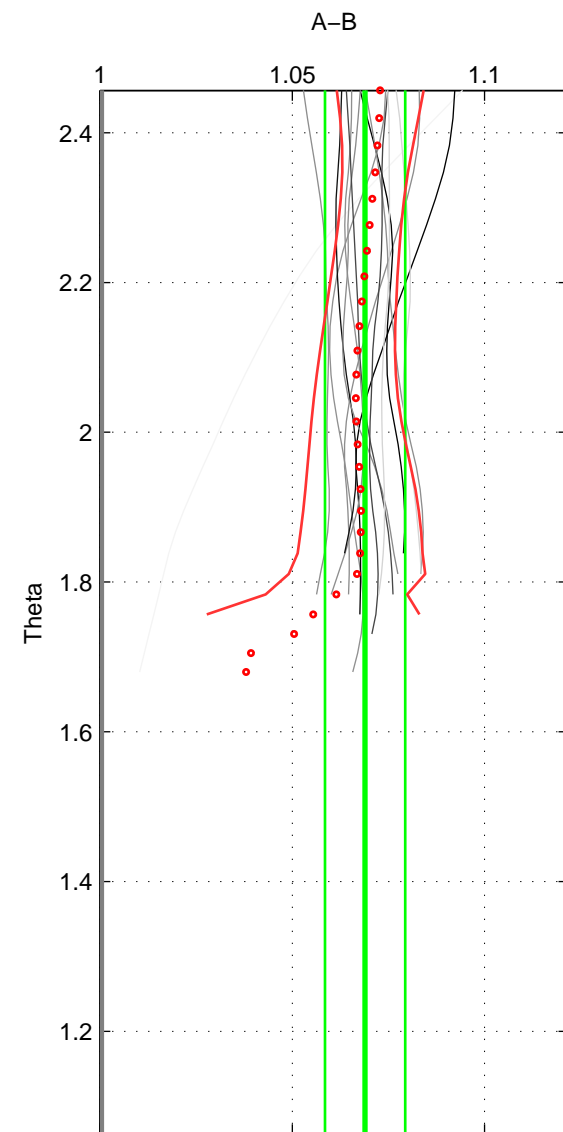

Cruise A (red). Date: Jun 2001 Cruisename: 591-49NZ20010604

Cruise B (blue). Date: Jul 2001 Cruisename: 694-49UP20010619

\*\*\* "Favourite" values are means of spaces 1 2.

	Offset	O.StDev	Ratio	R.Stdev	Rating
SIGMA:	10.498	1.091	1.070	0.008	4
THETA:	10.179	1.500	1.069	0.010	4
DEPTH:	10.013	0.618	1.067	0.003	3
FAV. :	10.339	1.296	1.069	0.009	4

Profiles of A: 6  
 Profiles of B: 10  
 Diff profs : 13  
 WMoffset (A-B): 10.4983  
 WMoffset stdev: 1.091  
 WMratio (A/B): 1.07  
 WMratio stdev: 0.0076964

Quality (1-5): 4

Profiles of A: 6  
 Profiles of B: 10  
 Diff profs : 14  
 WMoffset (A-B): 10.1789  
 WMoffset stdev: 1.5001  
 WMratio (A/B): 1.0689  
 WMratio stdev: 0.010432

Quality (1-5): 4

Profiles of A: 6  
 Profiles of B: 10  
 Diff profs : 13  
 WMoffset (A-B): 10.0132  
 WMoffset stdev: 0.61839  
 WMratio (A/B): 1.0665  
 WMratio stdev: 0.003472

Quality (1-5): 3

Please note that statistics are bad.