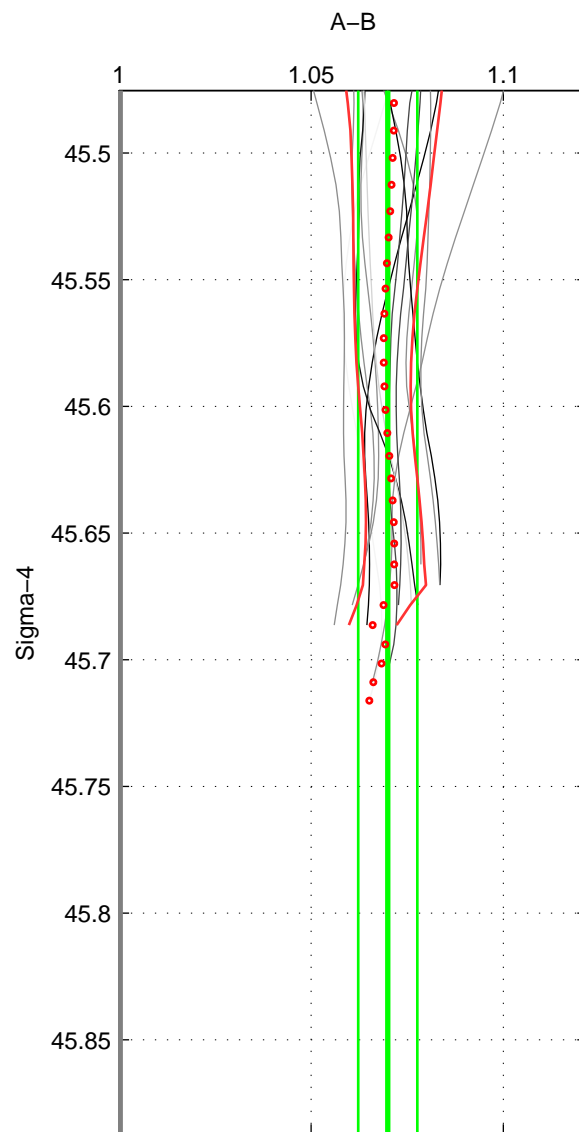

Cruise A (red). Date: Jun 2001 Cruisename: 591-49NZ20010604

Cruise B (blue). Date: Jul 2001 Cruisename: 694-49UP20010619

\*\*\* "Favourite" values are means of spaces 1 2.

	Offset	O.StDev	Ratio	R.Stdev	Rating
SIGMA:	10.498	1.091	1.070	0.008	4
THETA:	10.179	1.500	1.069	0.010	4
DEPTH:	10.013	0.618	1.067	0.003	3
FAV. :	10.339	1.296	1.069	0.009	4

Profiles of A: 6  
 Profiles of B: 10  
 Diff profs : 13  
 WMoffset (A-B): 10.4983  
 WMoffset stdev: 1.091  
 WMratio (A/B): 1.07  
 WMratio stdev: 0.0076964

Quality (1-5): 4

Profiles of A: 6  
 Profiles of B: 10  
 Diff profs : 14  
 WMoffset (A-B): 10.1789  
 WMoffset stdev: 1.5001  
 WMratio (A/B): 1.0689  
 WMratio stdev: 0.010432

Quality (1-5): 4

Profiles of A: 6  
 Profiles of B: 10  
 Diff profs : 13  
 WMoffset (A-B): 10.0132  
 WMoffset stdev: 0.61839  
 WMratio (A/B): 1.0665  
 WMratio stdev: 0.003472

Quality (1-5): 3

Please note that statistics are bad.